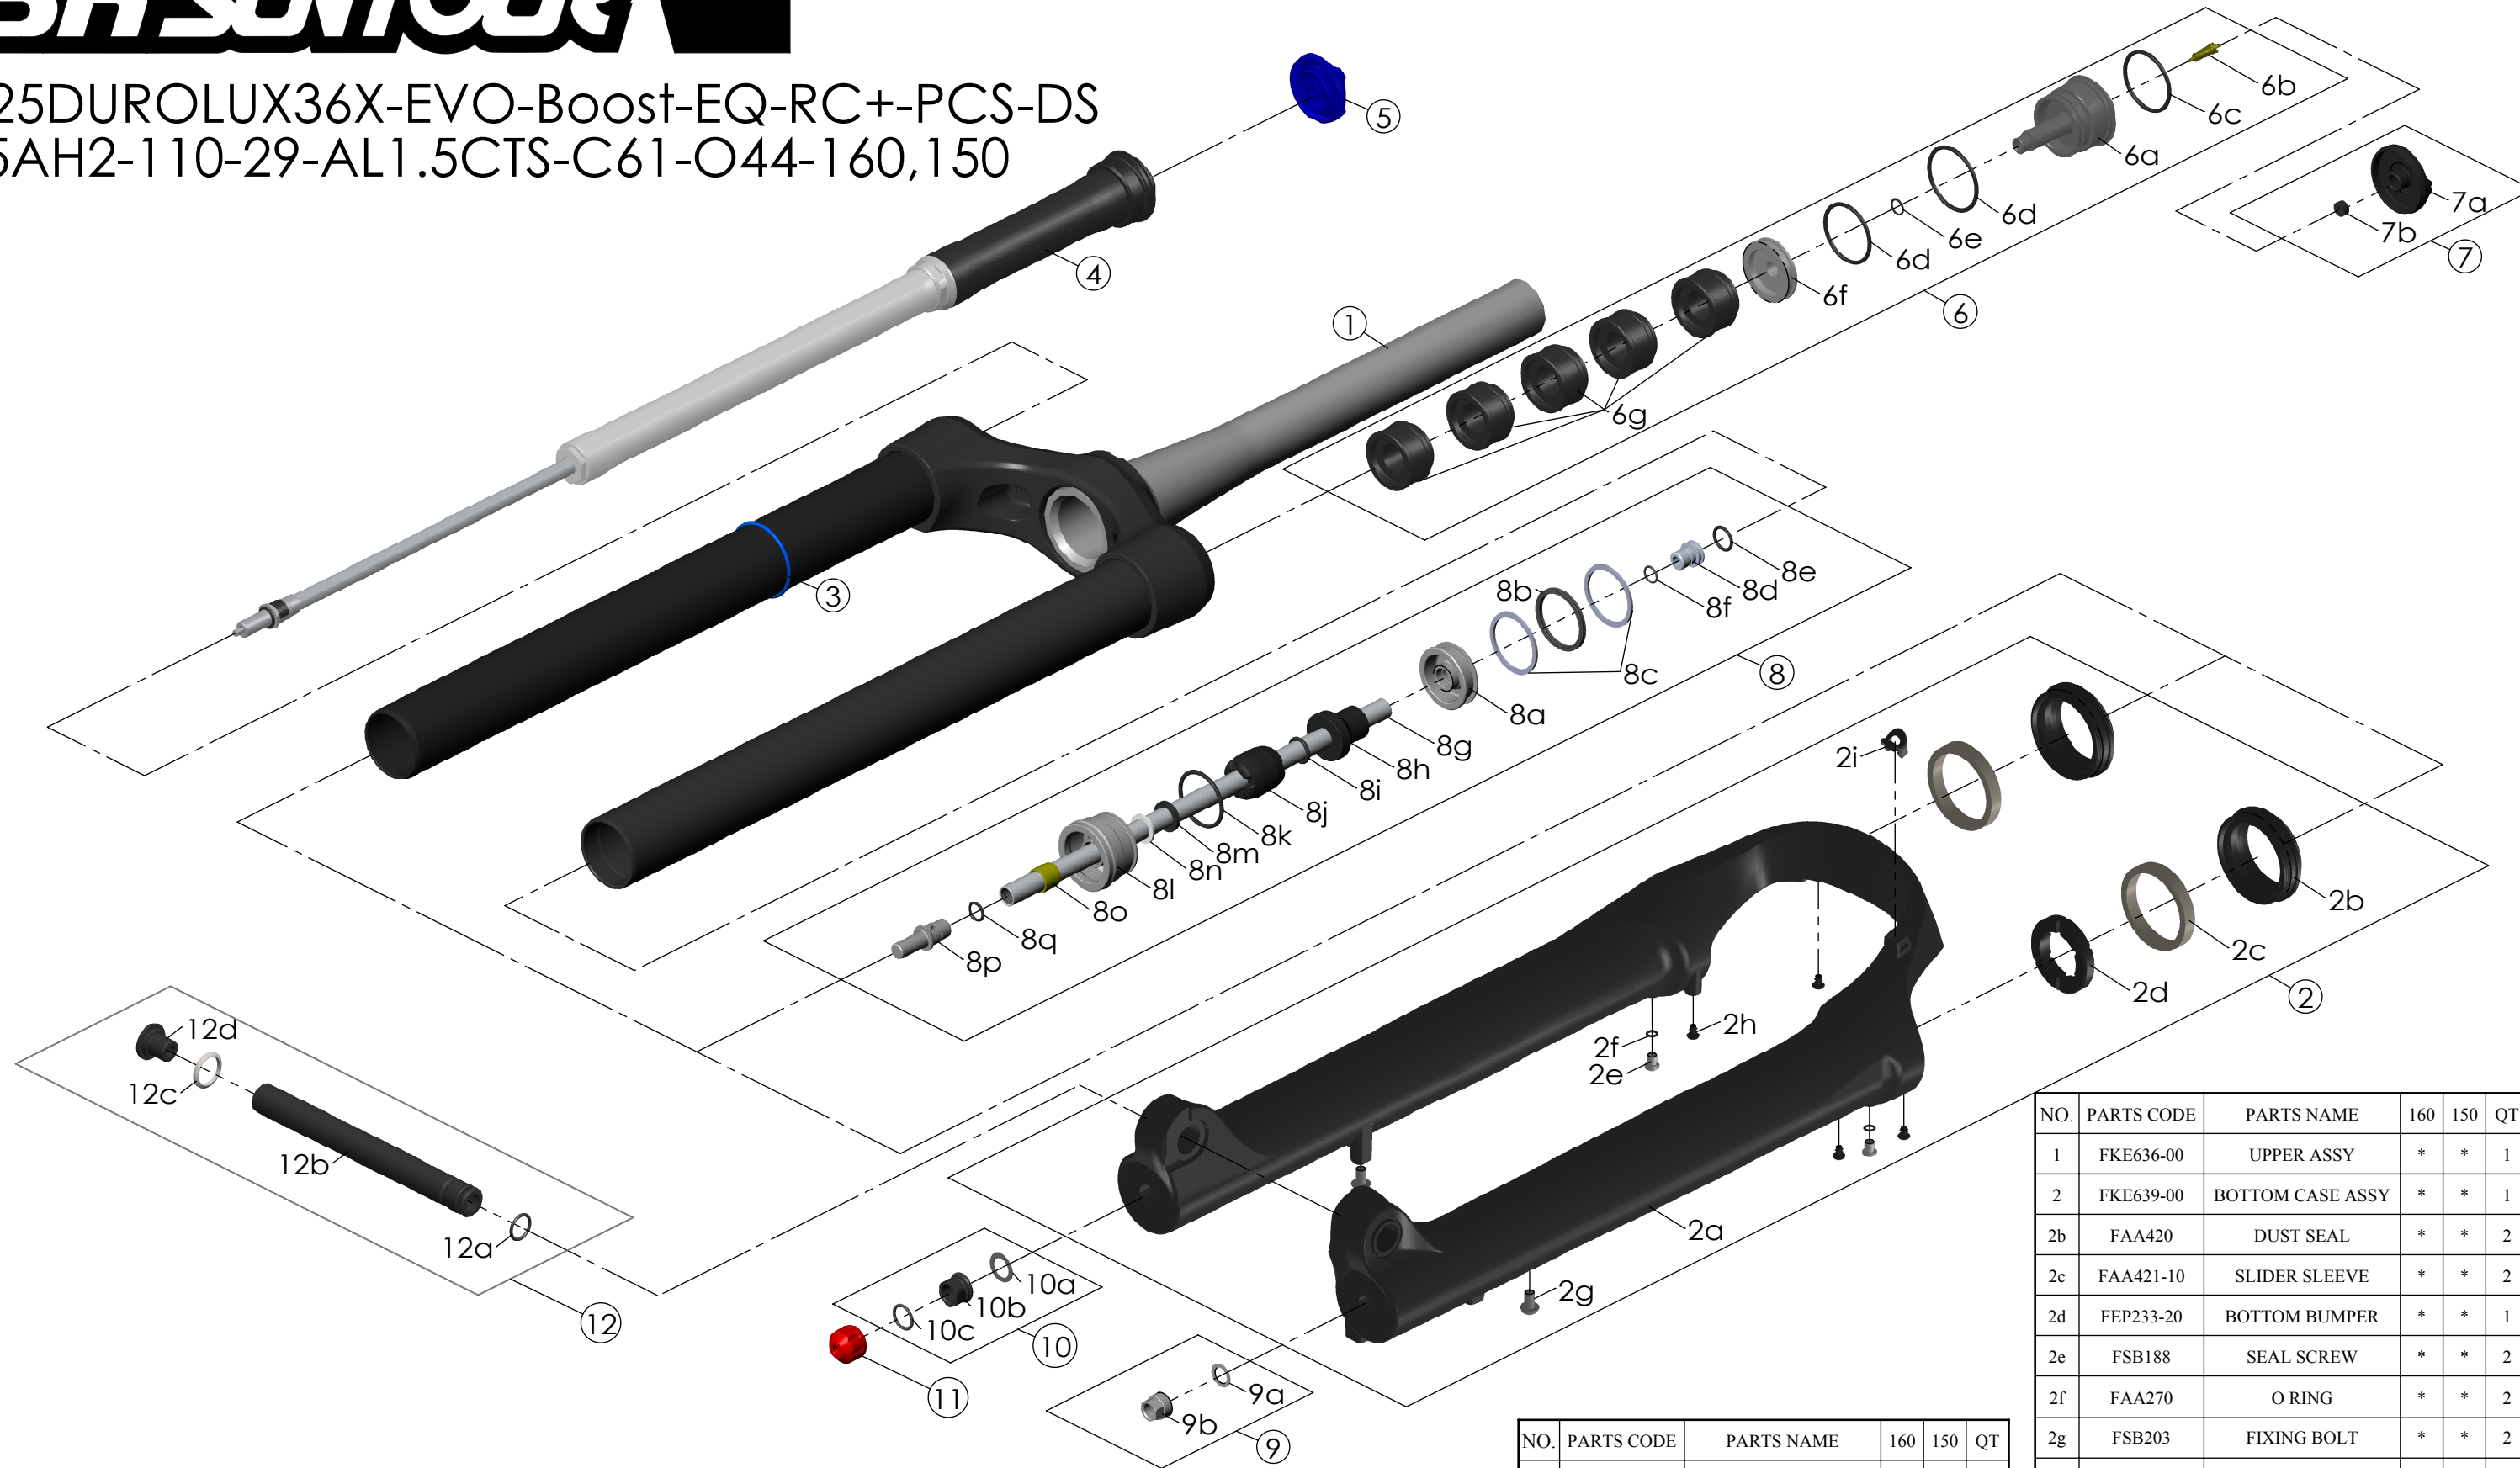

Date	2024.12.25	Version	0
Amended			

SF25DUROLUX36X-EVO-Boost-EQ-RC+-PCS-DS
-15AH2-110-29-AL1.5CTS-C61-O44-160,150

NO.	PARTS CODE	PARTS NAME	160	150	QT
9	FKA063-03	FIXING NUT SET	*	*	1
10	FKE436-03	FIXING NUT SET	*	*	1
11	FEG201-20	REBOUND KNOB	*	*	1
12	FKA117-00	15AH2-110 THRU AXLE SET	*	*	1

NO.	PARTS CODE	PARTS NAME	160	150	QT
6g	FEG270	VOLUME REDUCER	*		4
				*	5
7	FKE595-10	VALVE CAP ASSY	*	*	1
8	FKE577-02	SUPPORT TUBE ASSY	*		1
				*	1
8g	FPE002-67	SUPPORT TUBE	*		1
				*	1

NO.	PARTS CODE	PARTS NAME	160	150	QT
1	FKE636-00	UPPER ASSY	*	*	1
2	FKE639-00	BOTTOM CASE ASSY	*	*	1
2b	FAA420	DUST SEAL	*	*	2
2c	FAA421-10	SLIDER SLEEVE	*	*	2
2d	FEP233-20	BOTTOM BUMPER	*	*	1
2e	FSB188	SEAL SCREW	*	*	2
2f	FAA270	O RING	*	*	2
2g	FSB203	FIXING BOLT	*	*	2
2h	FAA200-10	MOUNT CAP	*	*	4
2i	FEG034	CABLE CLIP	*	*	1
3	FAA397-40	O RING	*	*	1
4	FUN240-85	RC+-PCS UNIT	*	*	1
5	FEG604	RC KNOB	*	*	1
6	FKE525-52	VOLUME ADJUSTER ASSY	*		1
	FKE525-62			*	1