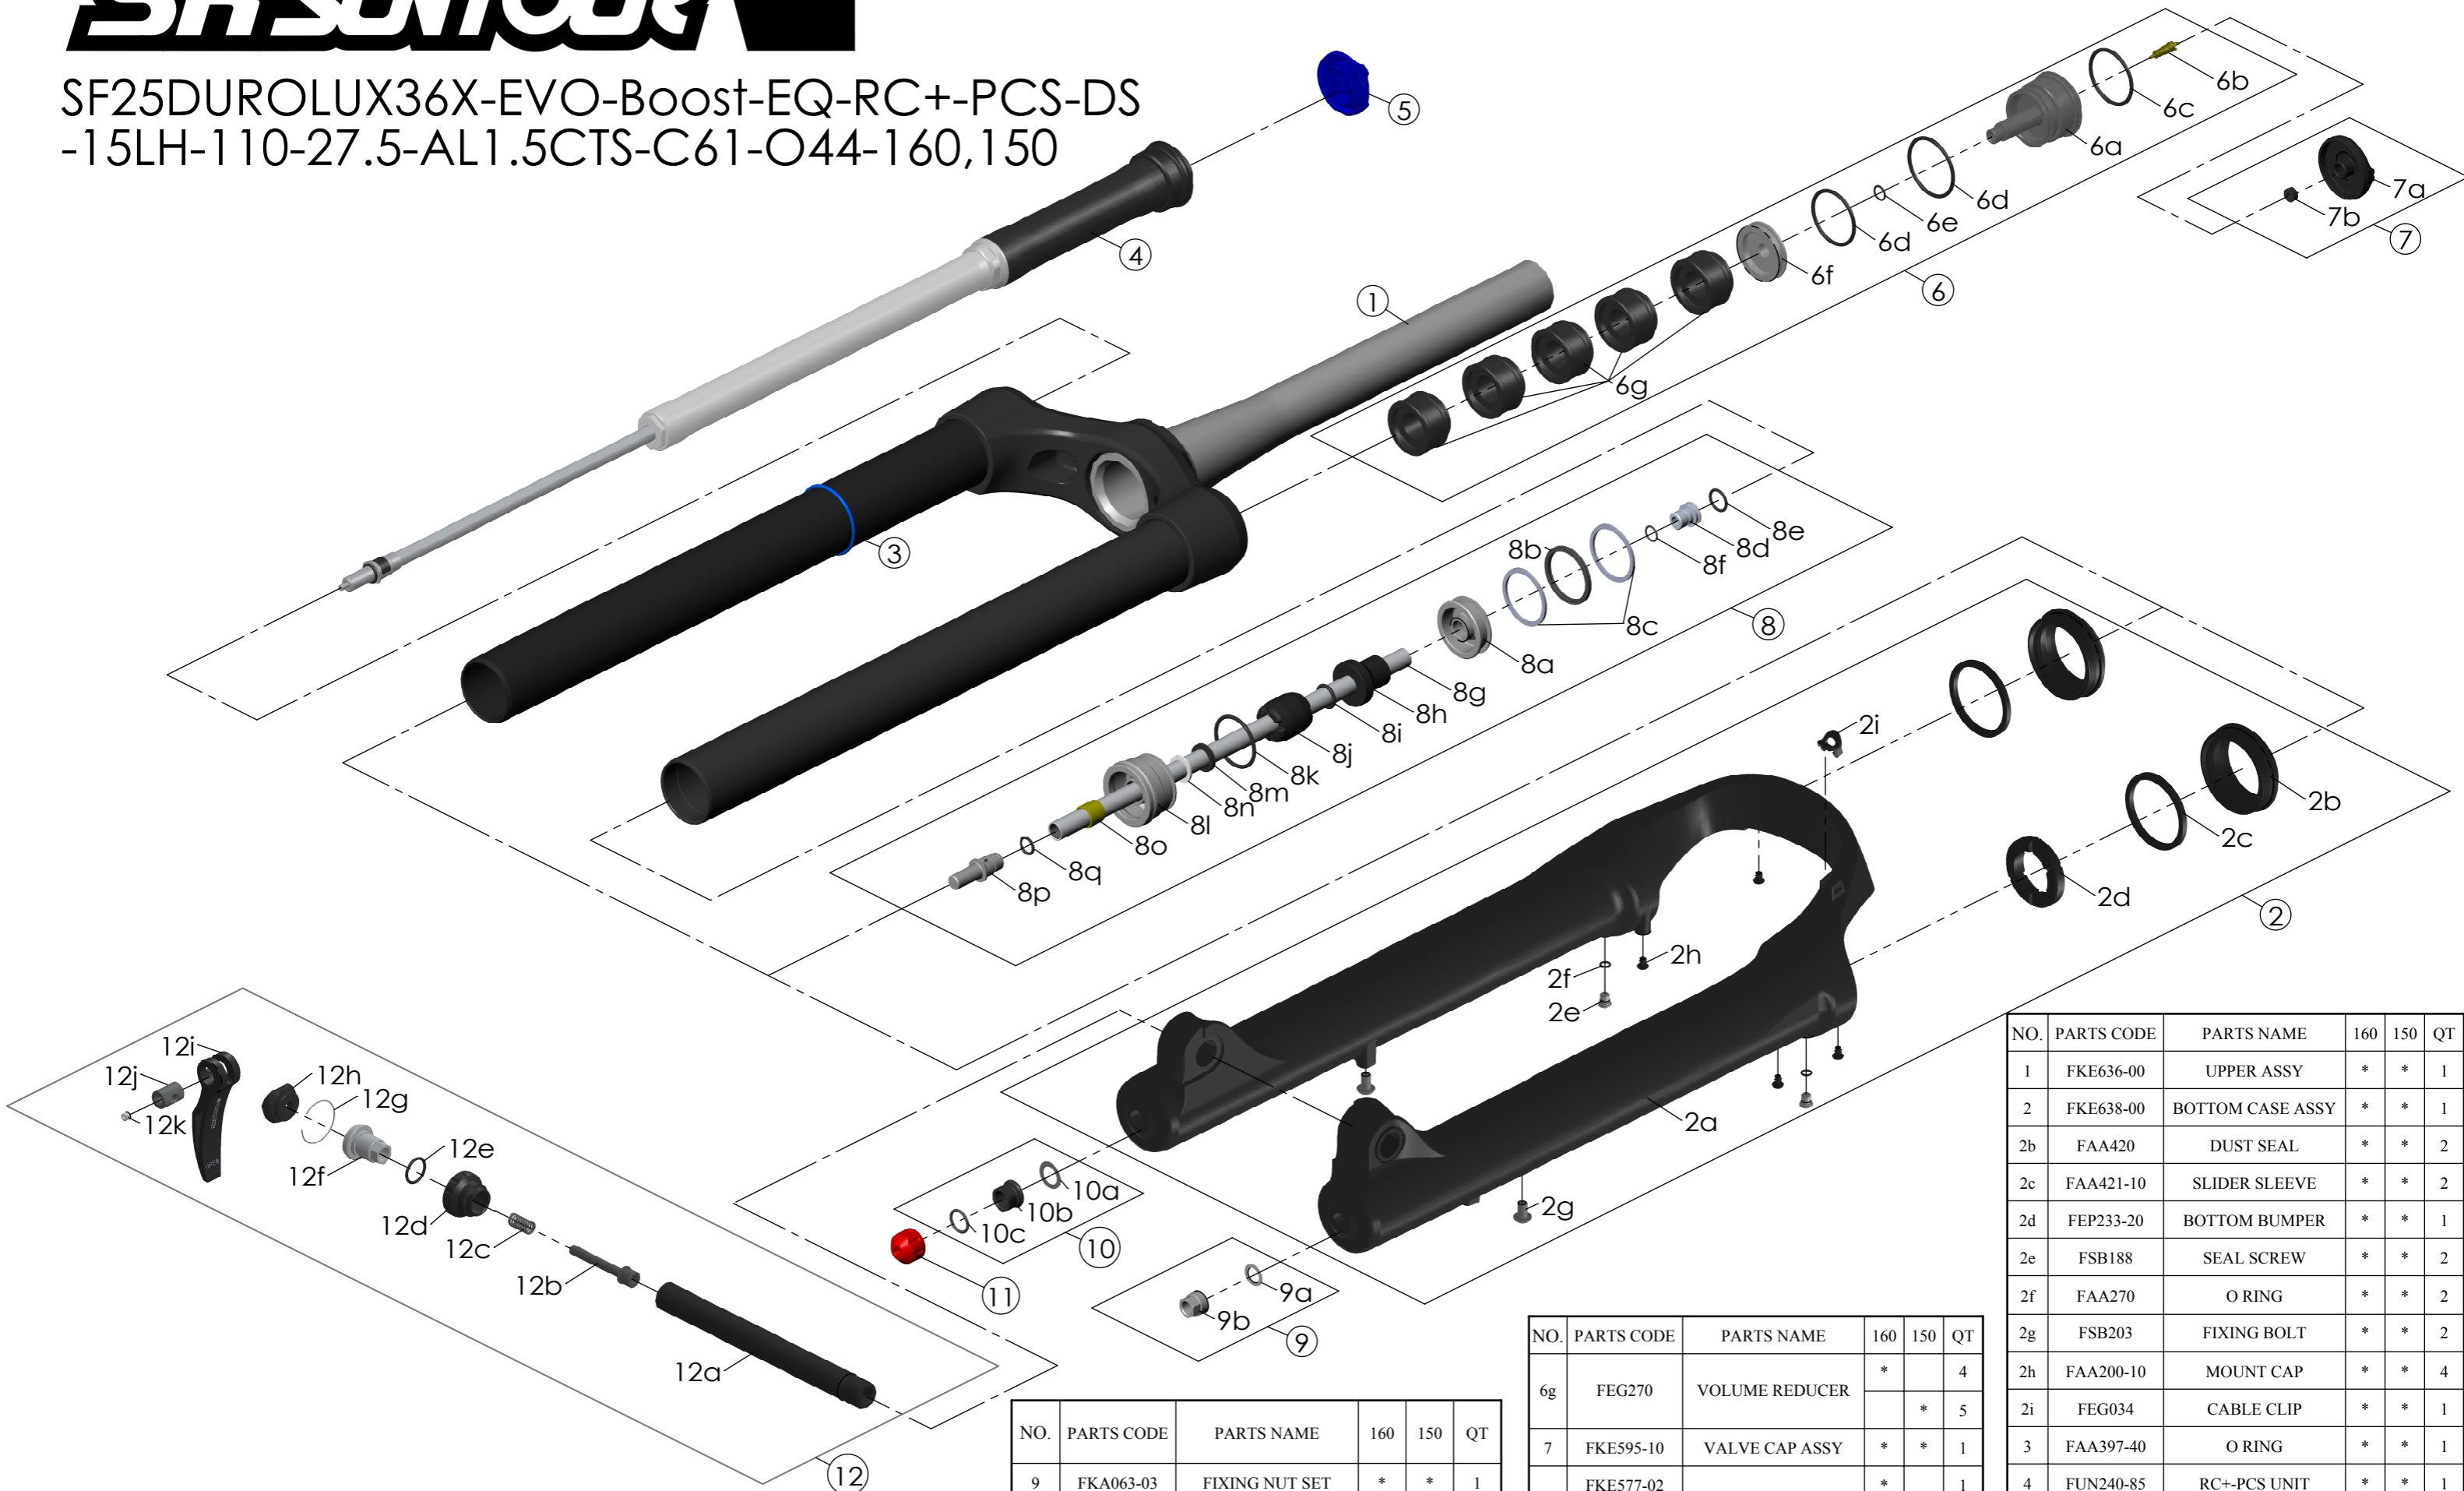

Date	2024.12.25	Version	0
Amended			

SF25DUROLUX36X-EVO-Boost-EQ-RC+-PCS-DS
-15LH-110-27.5-AL1.5CTS-C61-O44-160,150

NO.	PARTS CODE	PARTS NAME	160	150	QT
9	FKA063-03	FIXING NUT SET	*	*	1
10	FKE436-03	FIXING NUT SET	*	*	1
11	FEG201-20	REBOUND KNOB	*	*	1
12	FKA116-02	15LH-110 THRU AXLE SET	*	*	1

NO.	PARTS CODE	PARTS NAME	160	150	QT
6g	FEG270	VOLUME REDUCER	*		4
				*	5
7	FKE595-10	VALVE CAP ASSY	*	*	1
8	FKE577-02	SUPPORT TUBE ASSY	*		1
				*	1
8g	FPE002-67	SUPPORT TUBE	*		1
				*	1

NO.	PARTS CODE	PARTS NAME	160	150	QT
1	FKE636-00	UPPER ASSY	*	*	1
2	FKE638-00	BOTTOM CASE ASSY	*	*	1
2b	FAA420	DUST SEAL	*	*	2
2c	FAA421-10	SLIDER SLEEVE	*	*	2
2d	FEP233-20	BOTTOM BUMPER	*	*	1
2e	FSB188	SEAL SCREW	*	*	2
2f	FAA270	O RING	*	*	2
2g	FSB203	FIXING BOLT	*	*	2
2h	FAA200-10	MOUNT CAP	*	*	4
2i	FEG034	CABLE CLIP	*	*	1
3	FAA397-40	O RING	*	*	1
4	FUN240-85	RC+-PCS UNIT	*	*	1
5	FEG604	RC KNOB	*	*	1
6	FKE525-52	VOLUME ADJUSTER ASSY	*		1
	FKE525-62			*	1