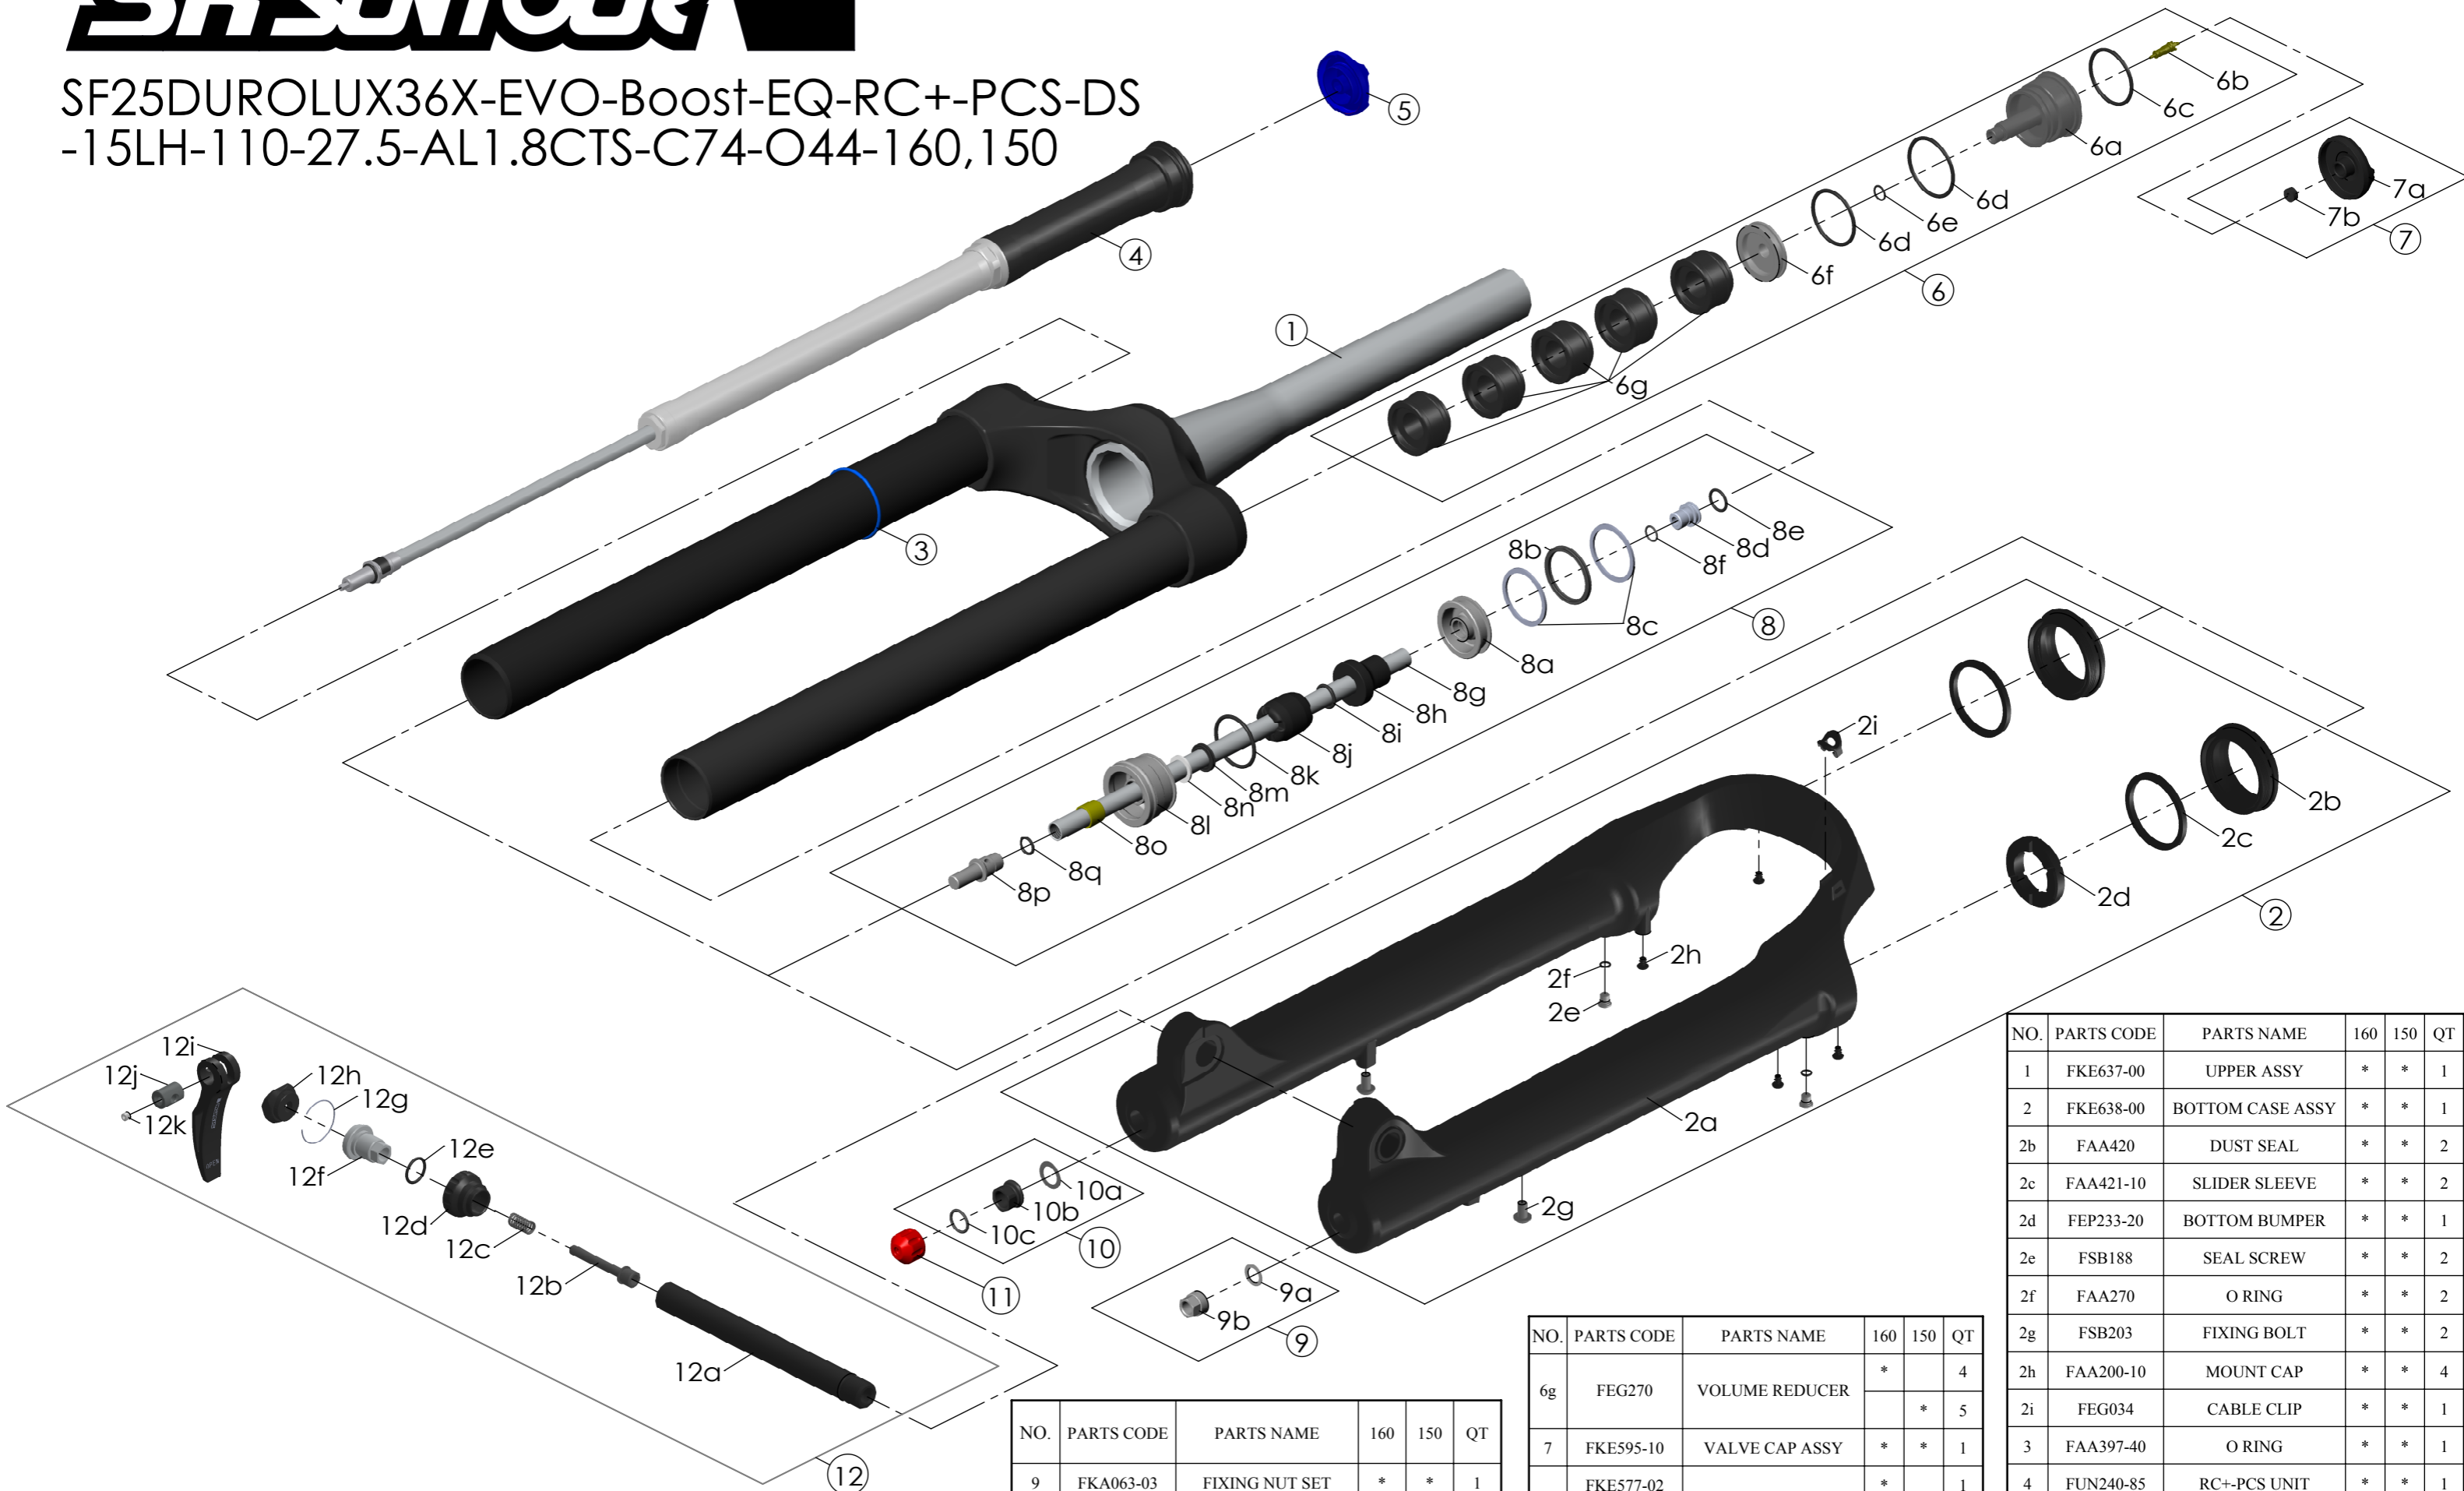

Date	2024.12.25	Version	0
Amended			

SF25DUROLUX36X-EVO-Boost-EQ-RC+-PCS-DS  
-15LH-110-27.5-AL1.8CTS-C74-O44-160,150

NO.	PARTS CODE	PARTS NAME	160	150	QT
9	FKA063-03	FIXING NUT SET	*	*	1
10	FKE436-03	FIXING NUT SET	*	*	1
11	FEG201-20	REBOUND KNOB	*	*	1
12	FKA116-02	15LH-110 THRU AXLE SET	*	*	1

NO.	PARTS CODE	PARTS NAME	160	150	QT
6g	FEG270	VOLUME REDUCER	*		4
				*	5
7	FKE595-10	VALVE CAP ASSY	*	*	1
8	FKE577-02	SUPPORT TUBE ASSY	*		1
				*	1
8g	FPE002-67	SUPPORT TUBE	*		1
				*	1

NO.	PARTS CODE	PARTS NAME	160	150	QT
1	FKE637-00	UPPER ASSY	*	*	1
2	FKE638-00	BOTTOM CASE ASSY	*	*	1
2b	FAA420	DUST SEAL	*	*	2
2c	FAA421-10	SLIDER SLEEVE	*	*	2
2d	FEP233-20	BOTTOM BUMPER	*	*	1
2e	FSB188	SEAL SCREW	*	*	2
2f	FAA270	O RING	*	*	2
2g	FSB203	FIXING BOLT	*	*	2
2h	FAA200-10	MOUNT CAP	*	*	4
2i	FEG034	CABLE CLIP	*	*	1
3	FAA397-40	O RING	*	*	1
4	FUN240-85	RC+-PCS UNIT	*	*	1
5	FEG604	RC KNOB	*	*	1
6	FKE525-52	VOLUME ADJUSTER ASSY	*		1
	FKE525-62			*	1