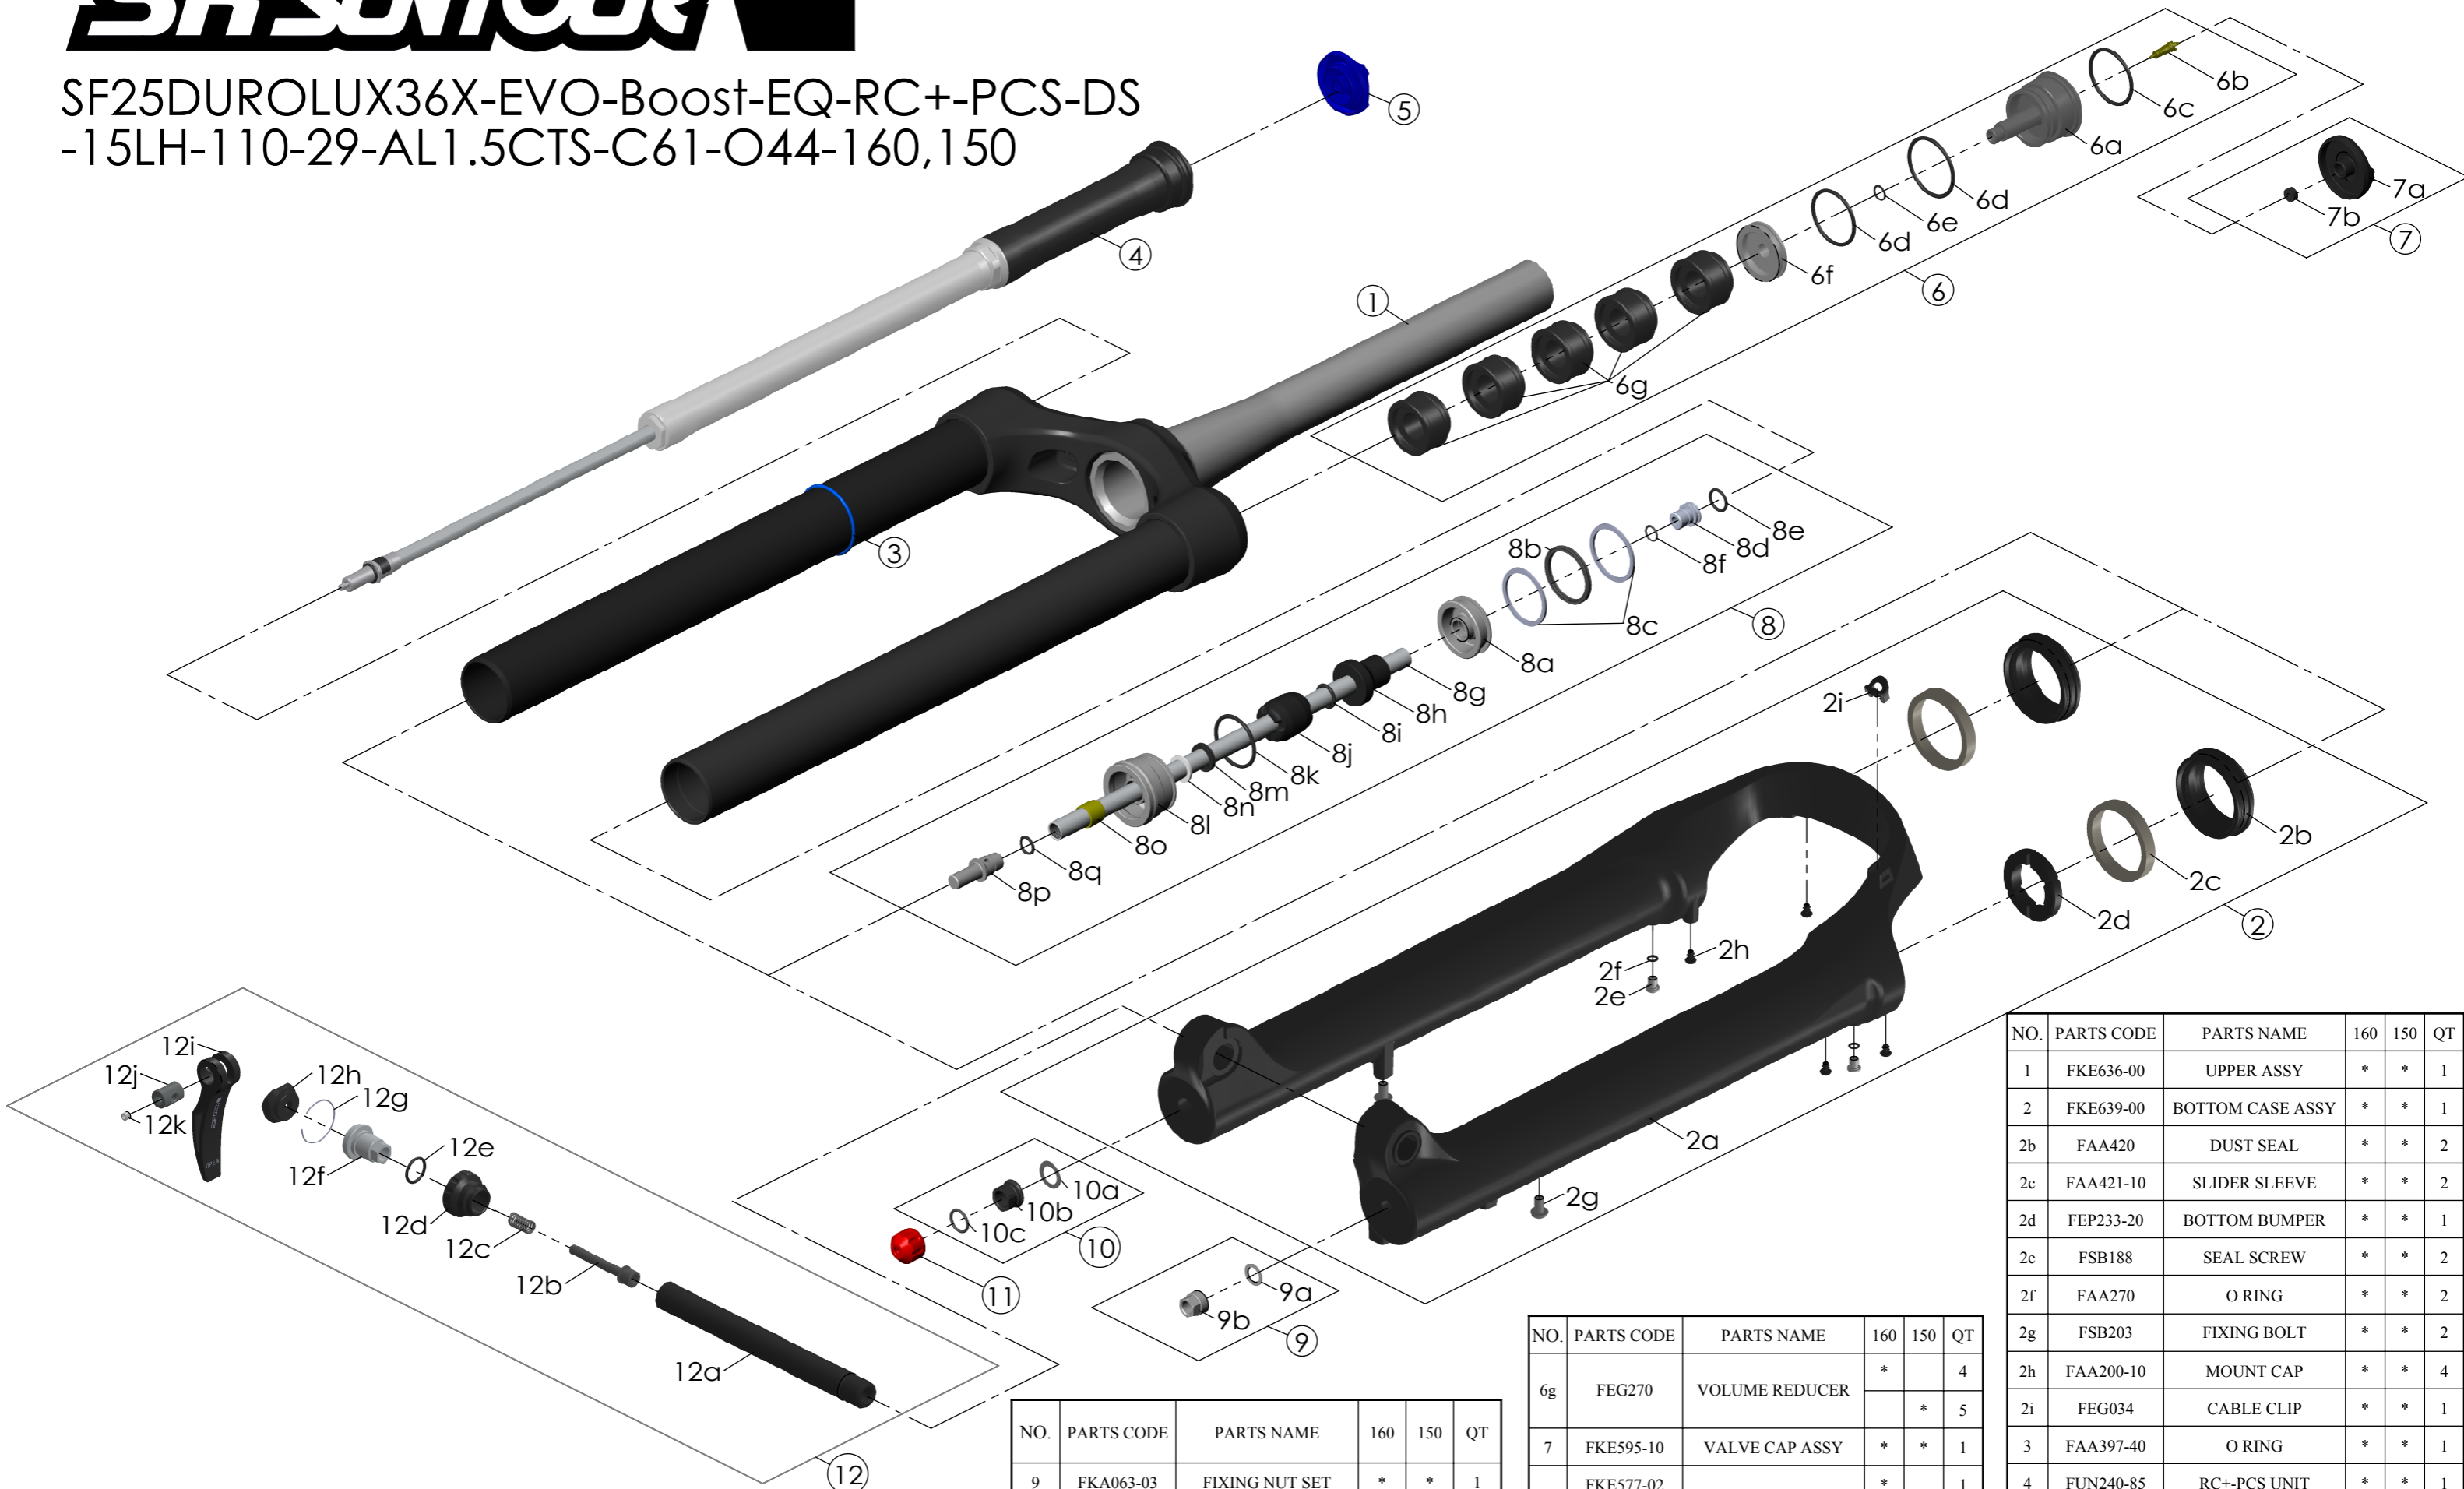

Date	2024.12.25	Version	0
Amended			

SF25DUROLUX36X-EVO-Boost-EQ-RC+-PCS-DS  
-15LH-110-29-AL1.5CTS-C61-O44-160,150

NO.	PARTS CODE	PARTS NAME	160	150	QT
9	FKA063-03	FIXING NUT SET	*	*	1
10	FKE436-03	FIXING NUT SET	*	*	1
11	FEG201-20	REBOUND KNOB	*	*	1
12	FKA116-02	15LH-110 THRU AXLE SET	*	*	1

NO.	PARTS CODE	PARTS NAME	160	150	QT
6g	FEG270	VOLUME REDUCER	*		4
				*	5
7	FKE595-10	VALVE CAP ASSY	*	*	1
8	FKE577-02	SUPPORT TUBE ASSY	*		1
				*	1
8g	FPE002-67	SUPPORT TUBE	*		1
				*	1

NO.	PARTS CODE	PARTS NAME	160	150	QT
1	FKE636-00	UPPER ASSY	*	*	1
2	FKE639-00	BOTTOM CASE ASSY	*	*	1
2b	FAA420	DUST SEAL	*	*	2
2c	FAA421-10	SLIDER SLEEVE	*	*	2
2d	FEP233-20	BOTTOM BUMPER	*	*	1
2e	FSB188	SEAL SCREW	*	*	2
2f	FAA270	O RING	*	*	2
2g	FSB203	FIXING BOLT	*	*	2
2h	FAA200-10	MOUNT CAP	*	*	4
2i	FEG034	CABLE CLIP	*	*	1
3	FAA397-40	O RING	*	*	1
4	FUN240-85	RC+-PCS UNIT	*	*	1
5	FEG604	RC KNOB	*	*	1
6	FKE525-52	VOLUME ADJUSTER ASSY	*		1
	FKE525-62			*	1