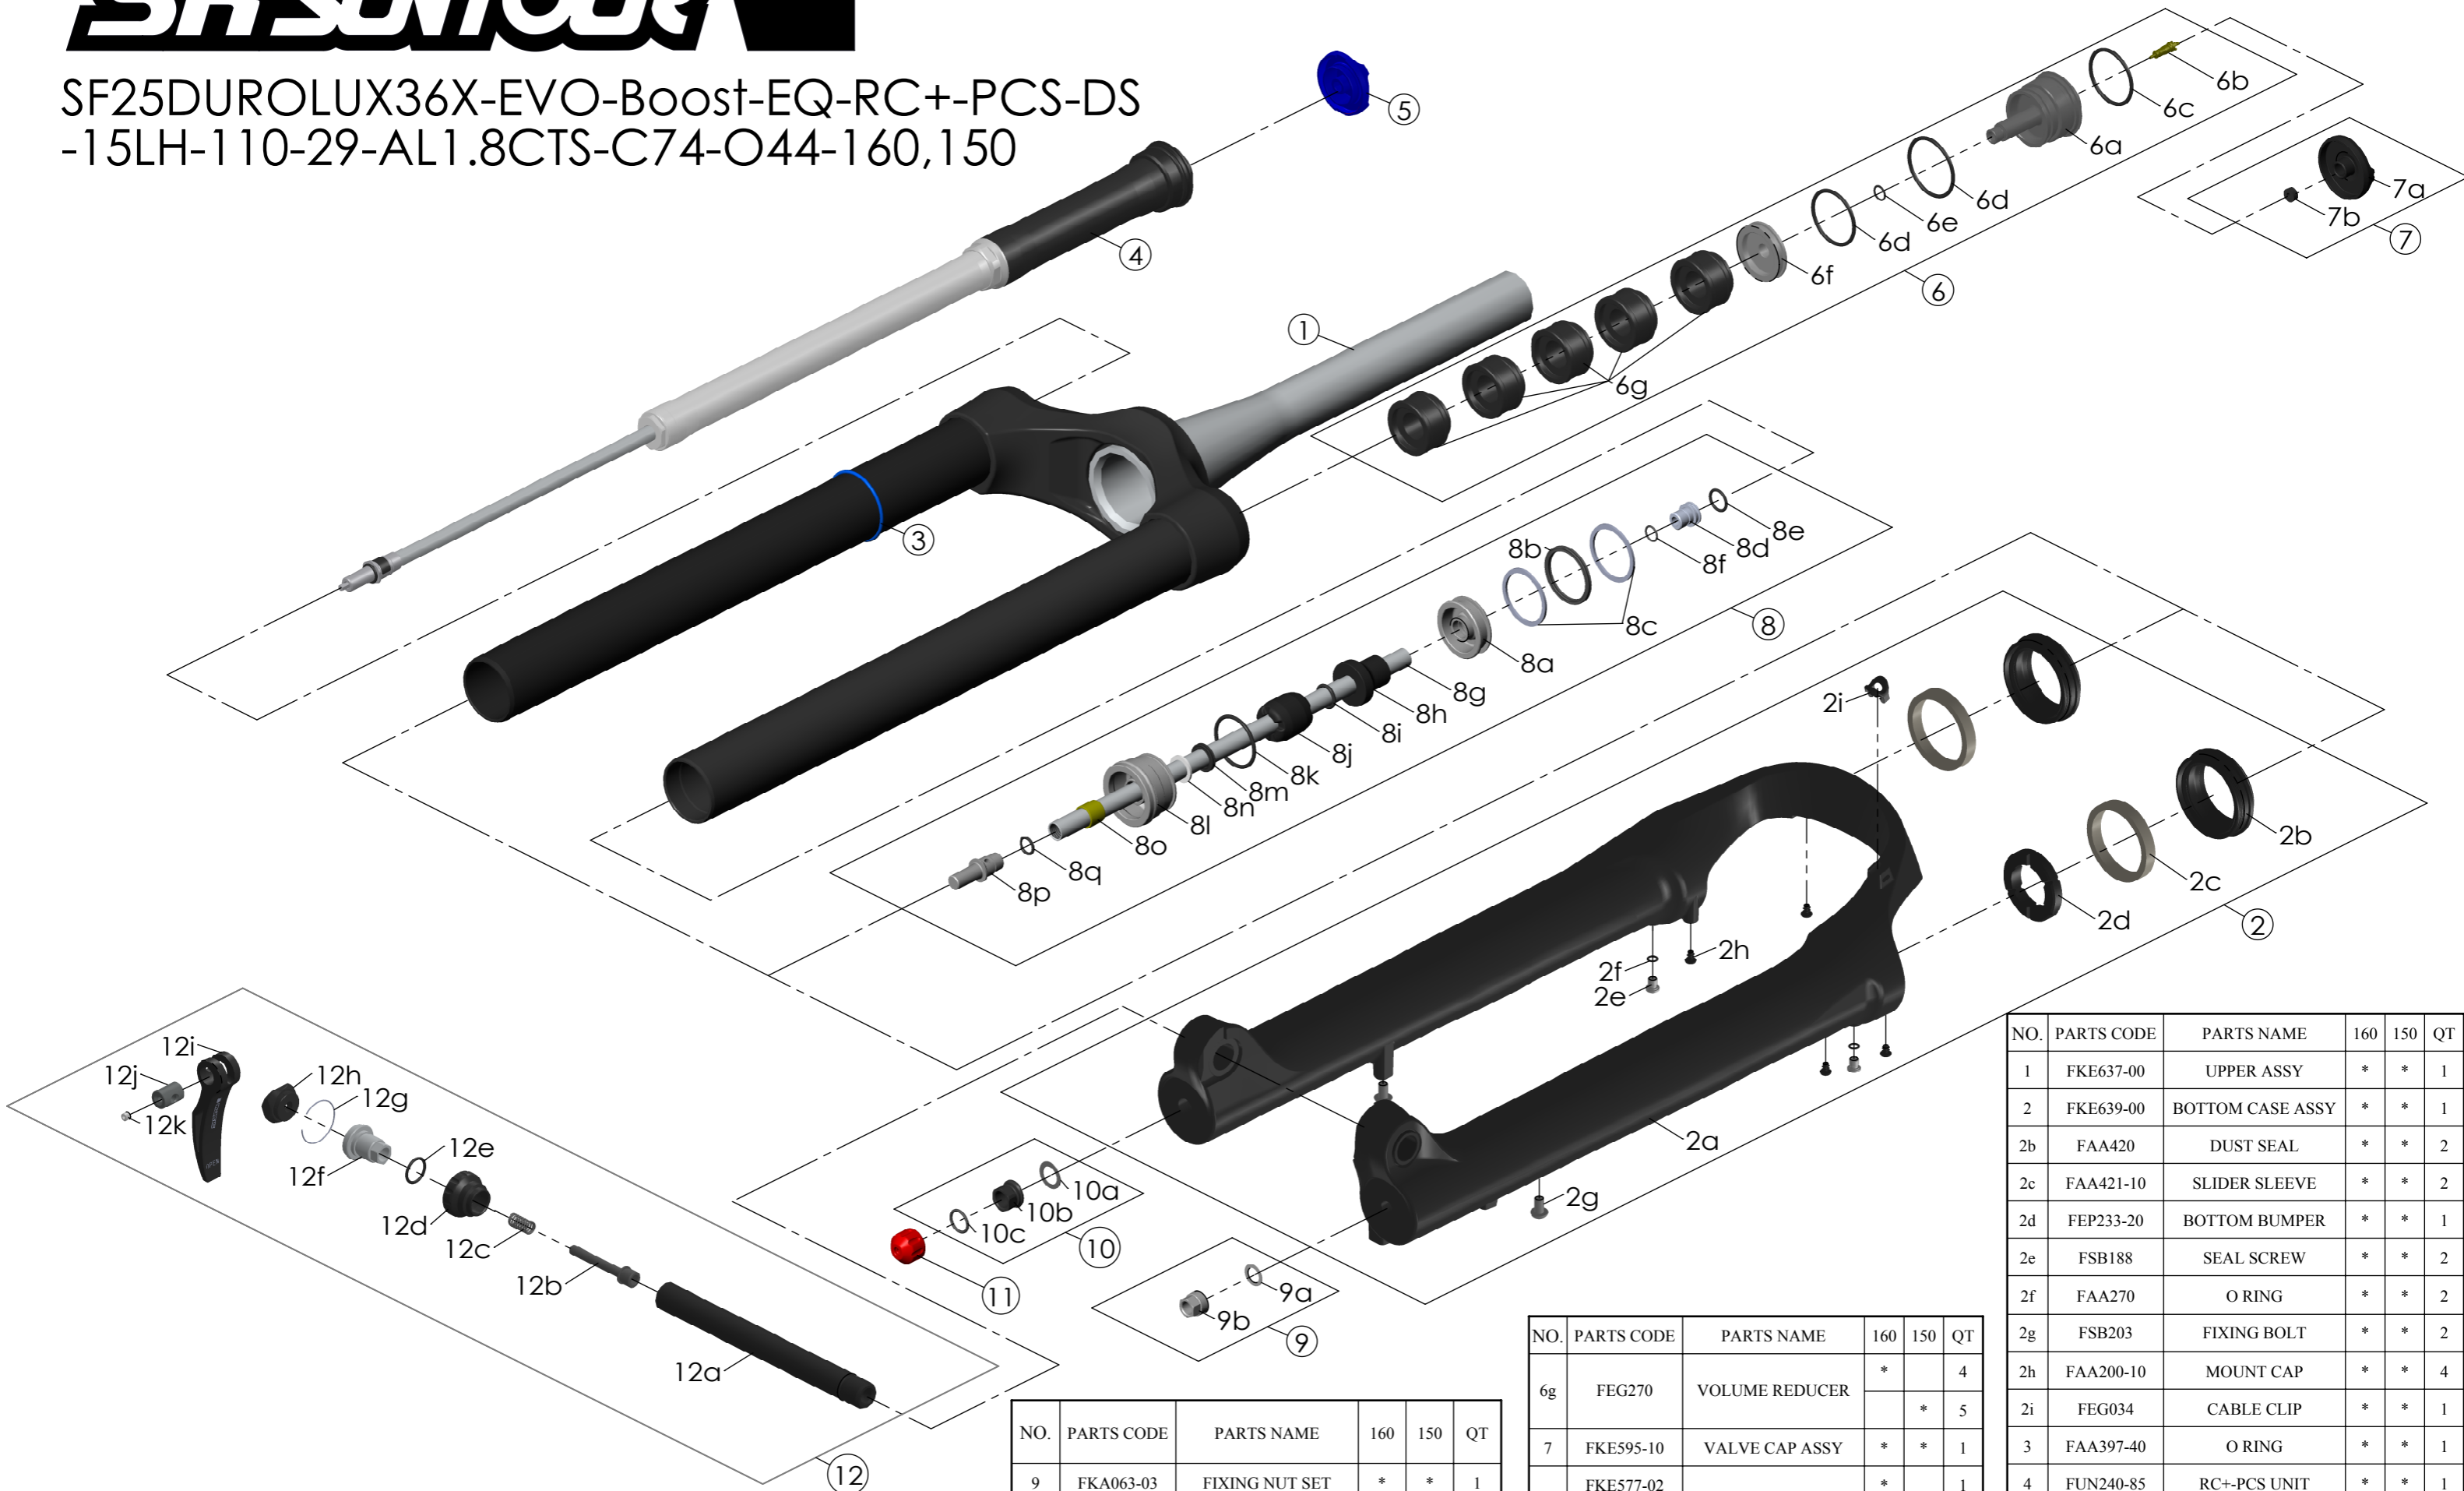

Date	2024.12.25	Version	0
Amended			

SF25DUROLUX36X-EVO-Boost-EQ-RC+-PCS-DS
-15LH-110-29-AL1.8CTS-C74-O44-160,150

NO.	PARTS CODE	PARTS NAME	160	150	QT
9	FKA063-03	FIXING NUT SET	*	*	1
10	FKE436-03	FIXING NUT SET	*	*	1
11	FEG201-20	REBOUND KNOB	*	*	1
12	FKA116-02	15LH-110 THRU AXLE SET	*	*	1

NO.	PARTS CODE	PARTS NAME	160	150	QT
6g	FEG270	VOLUME REDUCER	*		4
				*	5
7	FKE595-10	VALVE CAP ASSY	*	*	1
8	FKE577-02	SUPPORT TUBE ASSY	*		1
				*	1
8g	FPE002-67	SUPPORT TUBE	*		1
				*	1

NO.	PARTS CODE	PARTS NAME	160	150	QT
1	FKE637-00	UPPER ASSY	*	*	1
2	FKE639-00	BOTTOM CASE ASSY	*	*	1
2b	FAA420	DUST SEAL	*	*	2
2c	FAA421-10	SLIDER SLEEVE	*	*	2
2d	FEP233-20	BOTTOM BUMPER	*	*	1
2e	FSB188	SEAL SCREW	*	*	2
2f	FAA270	O RING	*	*	2
2g	FSB203	FIXING BOLT	*	*	2
2h	FAA200-10	MOUNT CAP	*	*	4
2i	FEG034	CABLE CLIP	*	*	1
3	FAA397-40	O RING	*	*	1
4	FUN240-85	RC+-PCS UNIT	*	*	1
5	FEG604	RC KNOB	*	*	1
6	FKE525-52	VOLUME ADJUSTER ASSY	*		1
	FKE525-62			*	1