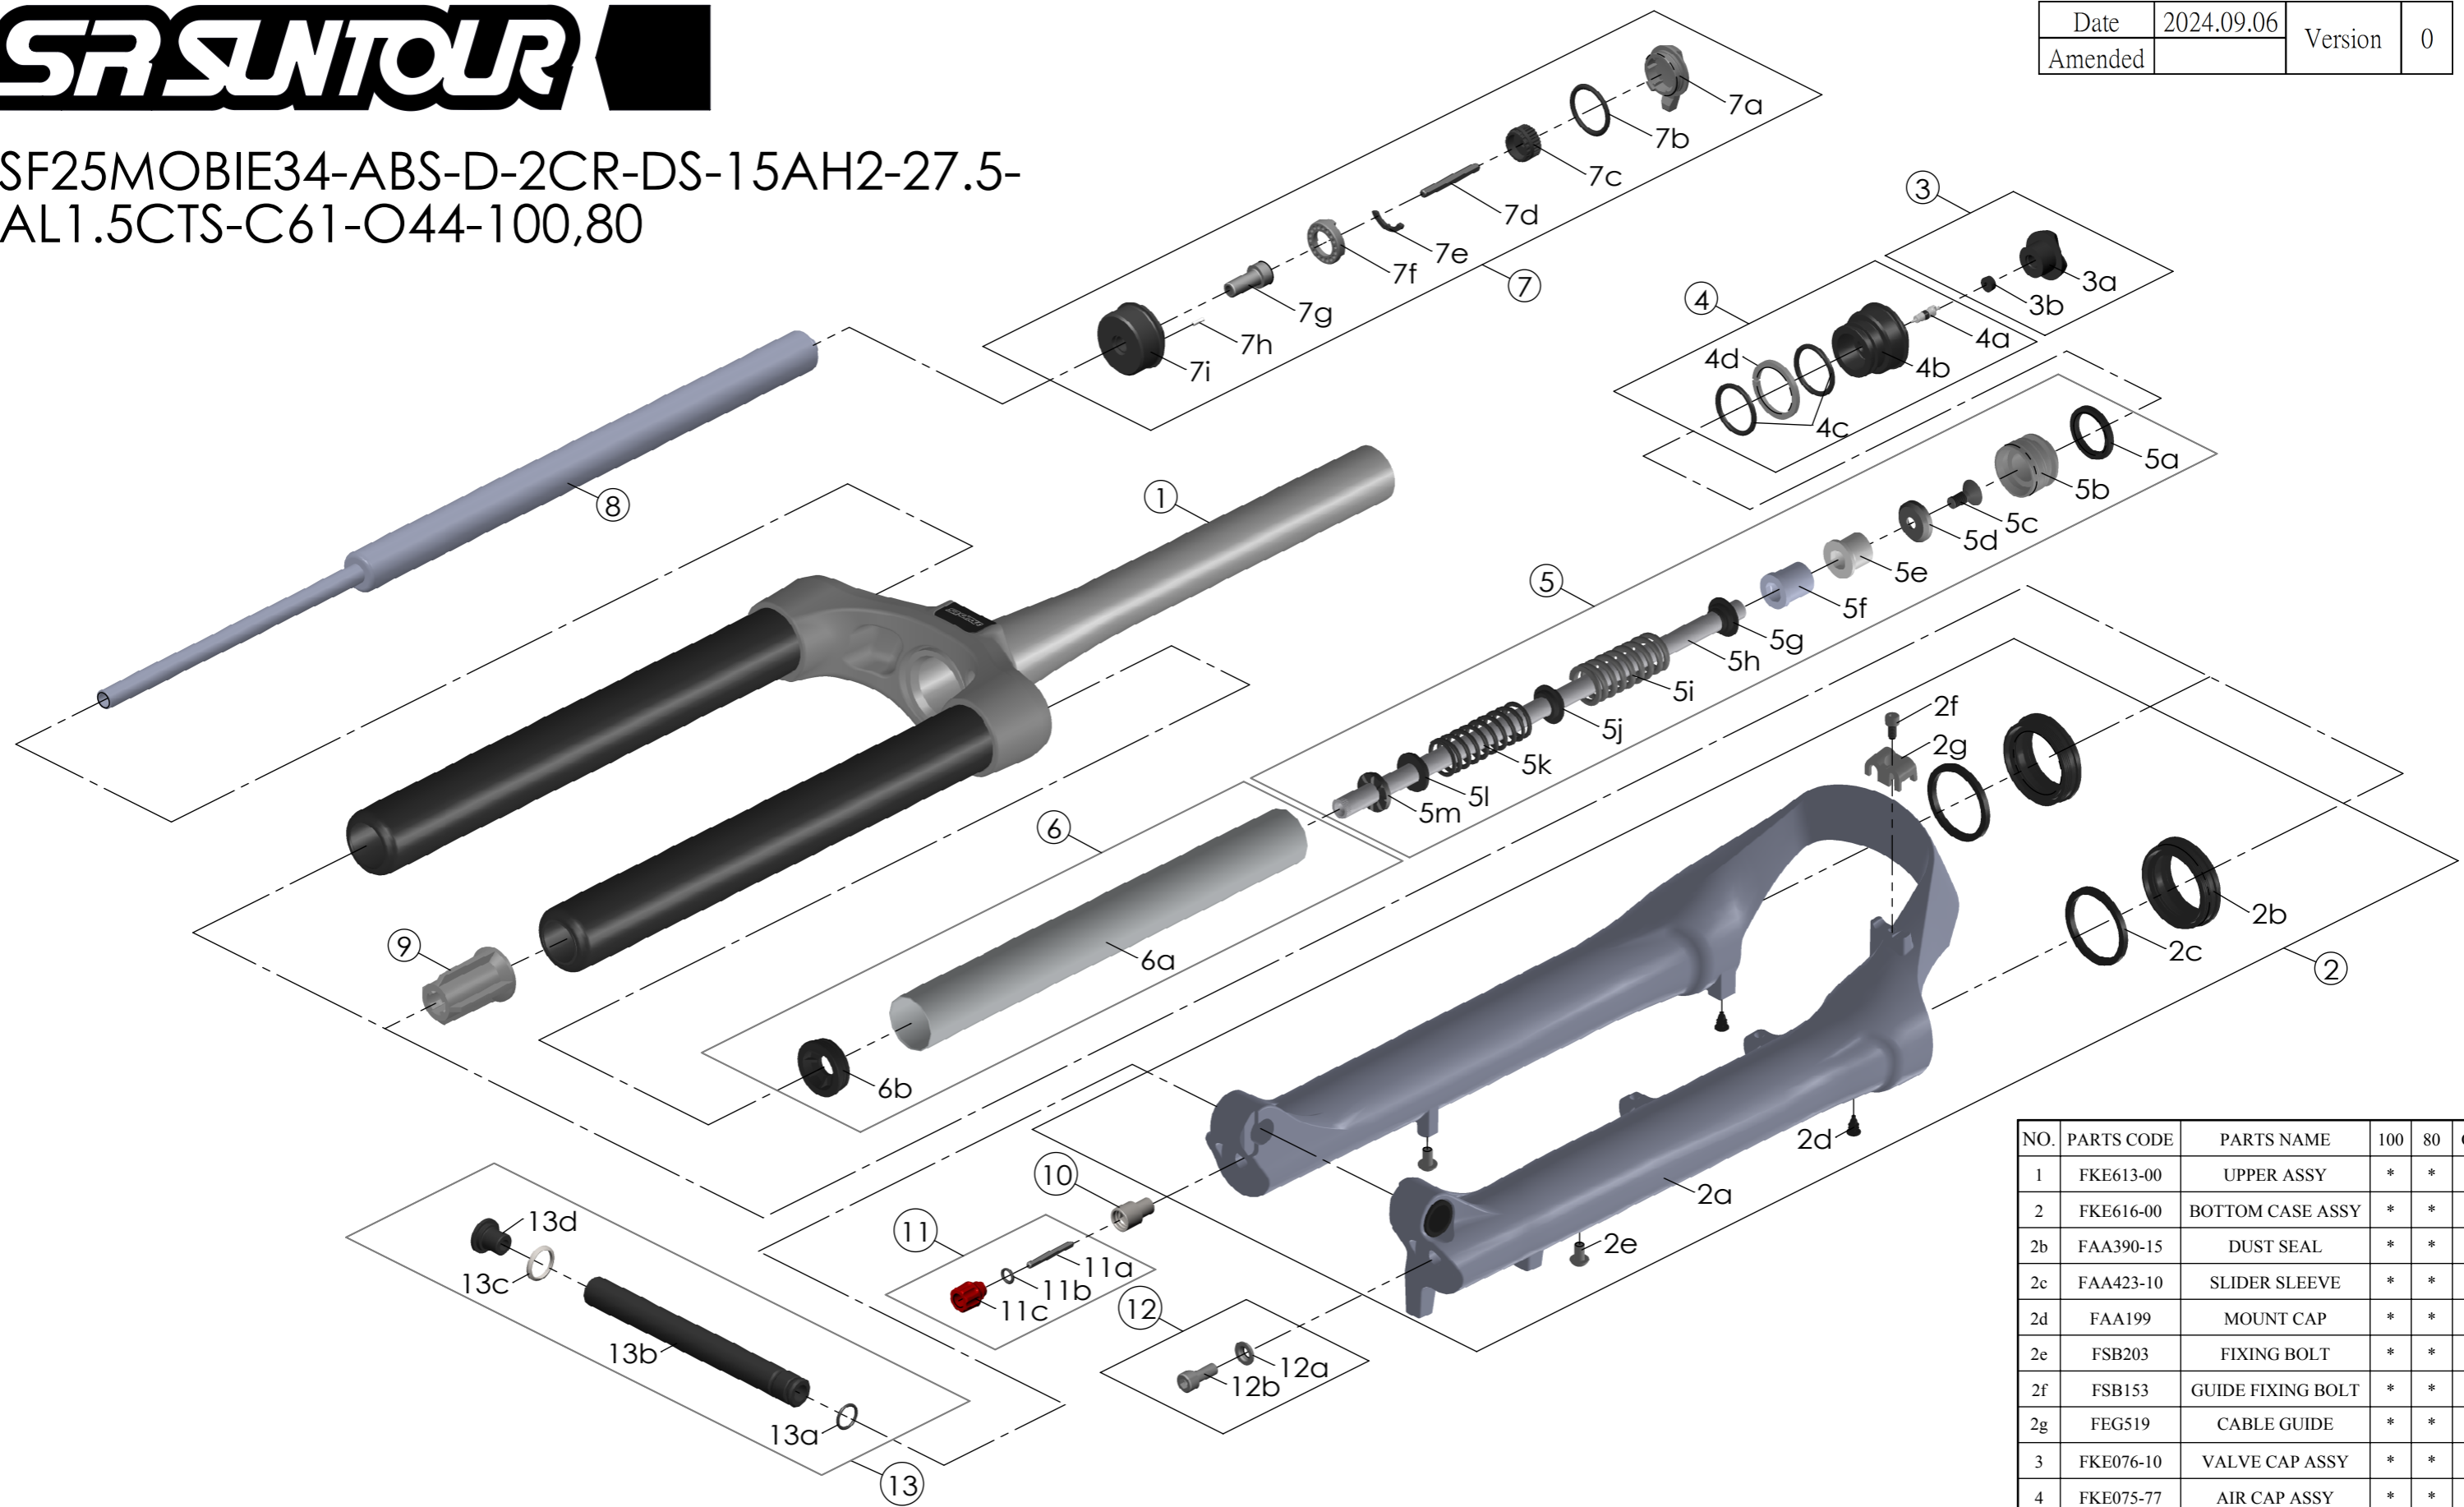

SF25MOBIE34-ABS-D-2CR-DS-15AH2-27.5-
AL1.5CTS-C61-O44-100,80

NO.	PARTS CODE	PARTS NAME	100	80	QT
1	FKE613-00	UPPER ASSY	*	*	1
2	FKE616-00	BOTTOM CASE ASSY	*	*	1
2b	FAA390-15	DUST SEAL	*	*	2
2c	FAA423-10	SLIDER SLEEVE	*	*	2
2d	FAA199	MOUNT CAP	*	*	2
2e	FSB203	FIXING BOLT	*	*	2
2f	FSB153	GUIDE FIXING BOLT	*	*	1
2g	FEG519	CABLE GUIDE	*	*	1
3	FKE076-10	VALVE CAP ASSY	*	*	1
4	FKE075-77	AIR CAP ASSY	*	*	1
5	FKE651-00	SUPPORT TUBE ASSY	*		1
	FKE651-01			*	1
5e	FEE247-30	REBOUND SPACER	*	*	1
5f	FEE247			*	1
6	FKH150-02	AIR CYLINDER KIT	*	*	1
7	FKE526-52	2CR TOP CAP ASSY	*	*	1
8	FUN070-00	LO-R UNIT	*	*	1
9	FEE799-60	BOTTOM STOPPER	*	*	1

NO.	PARTS CODE	PARTS NAME	100	80	QT
10	FSB058	DAMPER FIXING BOLT	*	*	1
11	FKA004-30	REBOUND KNOB ASSY	*	*	1
12	FKA044	FIXING BOLT SET	*	*	1
13	FKA117-00	15AH2-110 AXLE SET	*	*	1