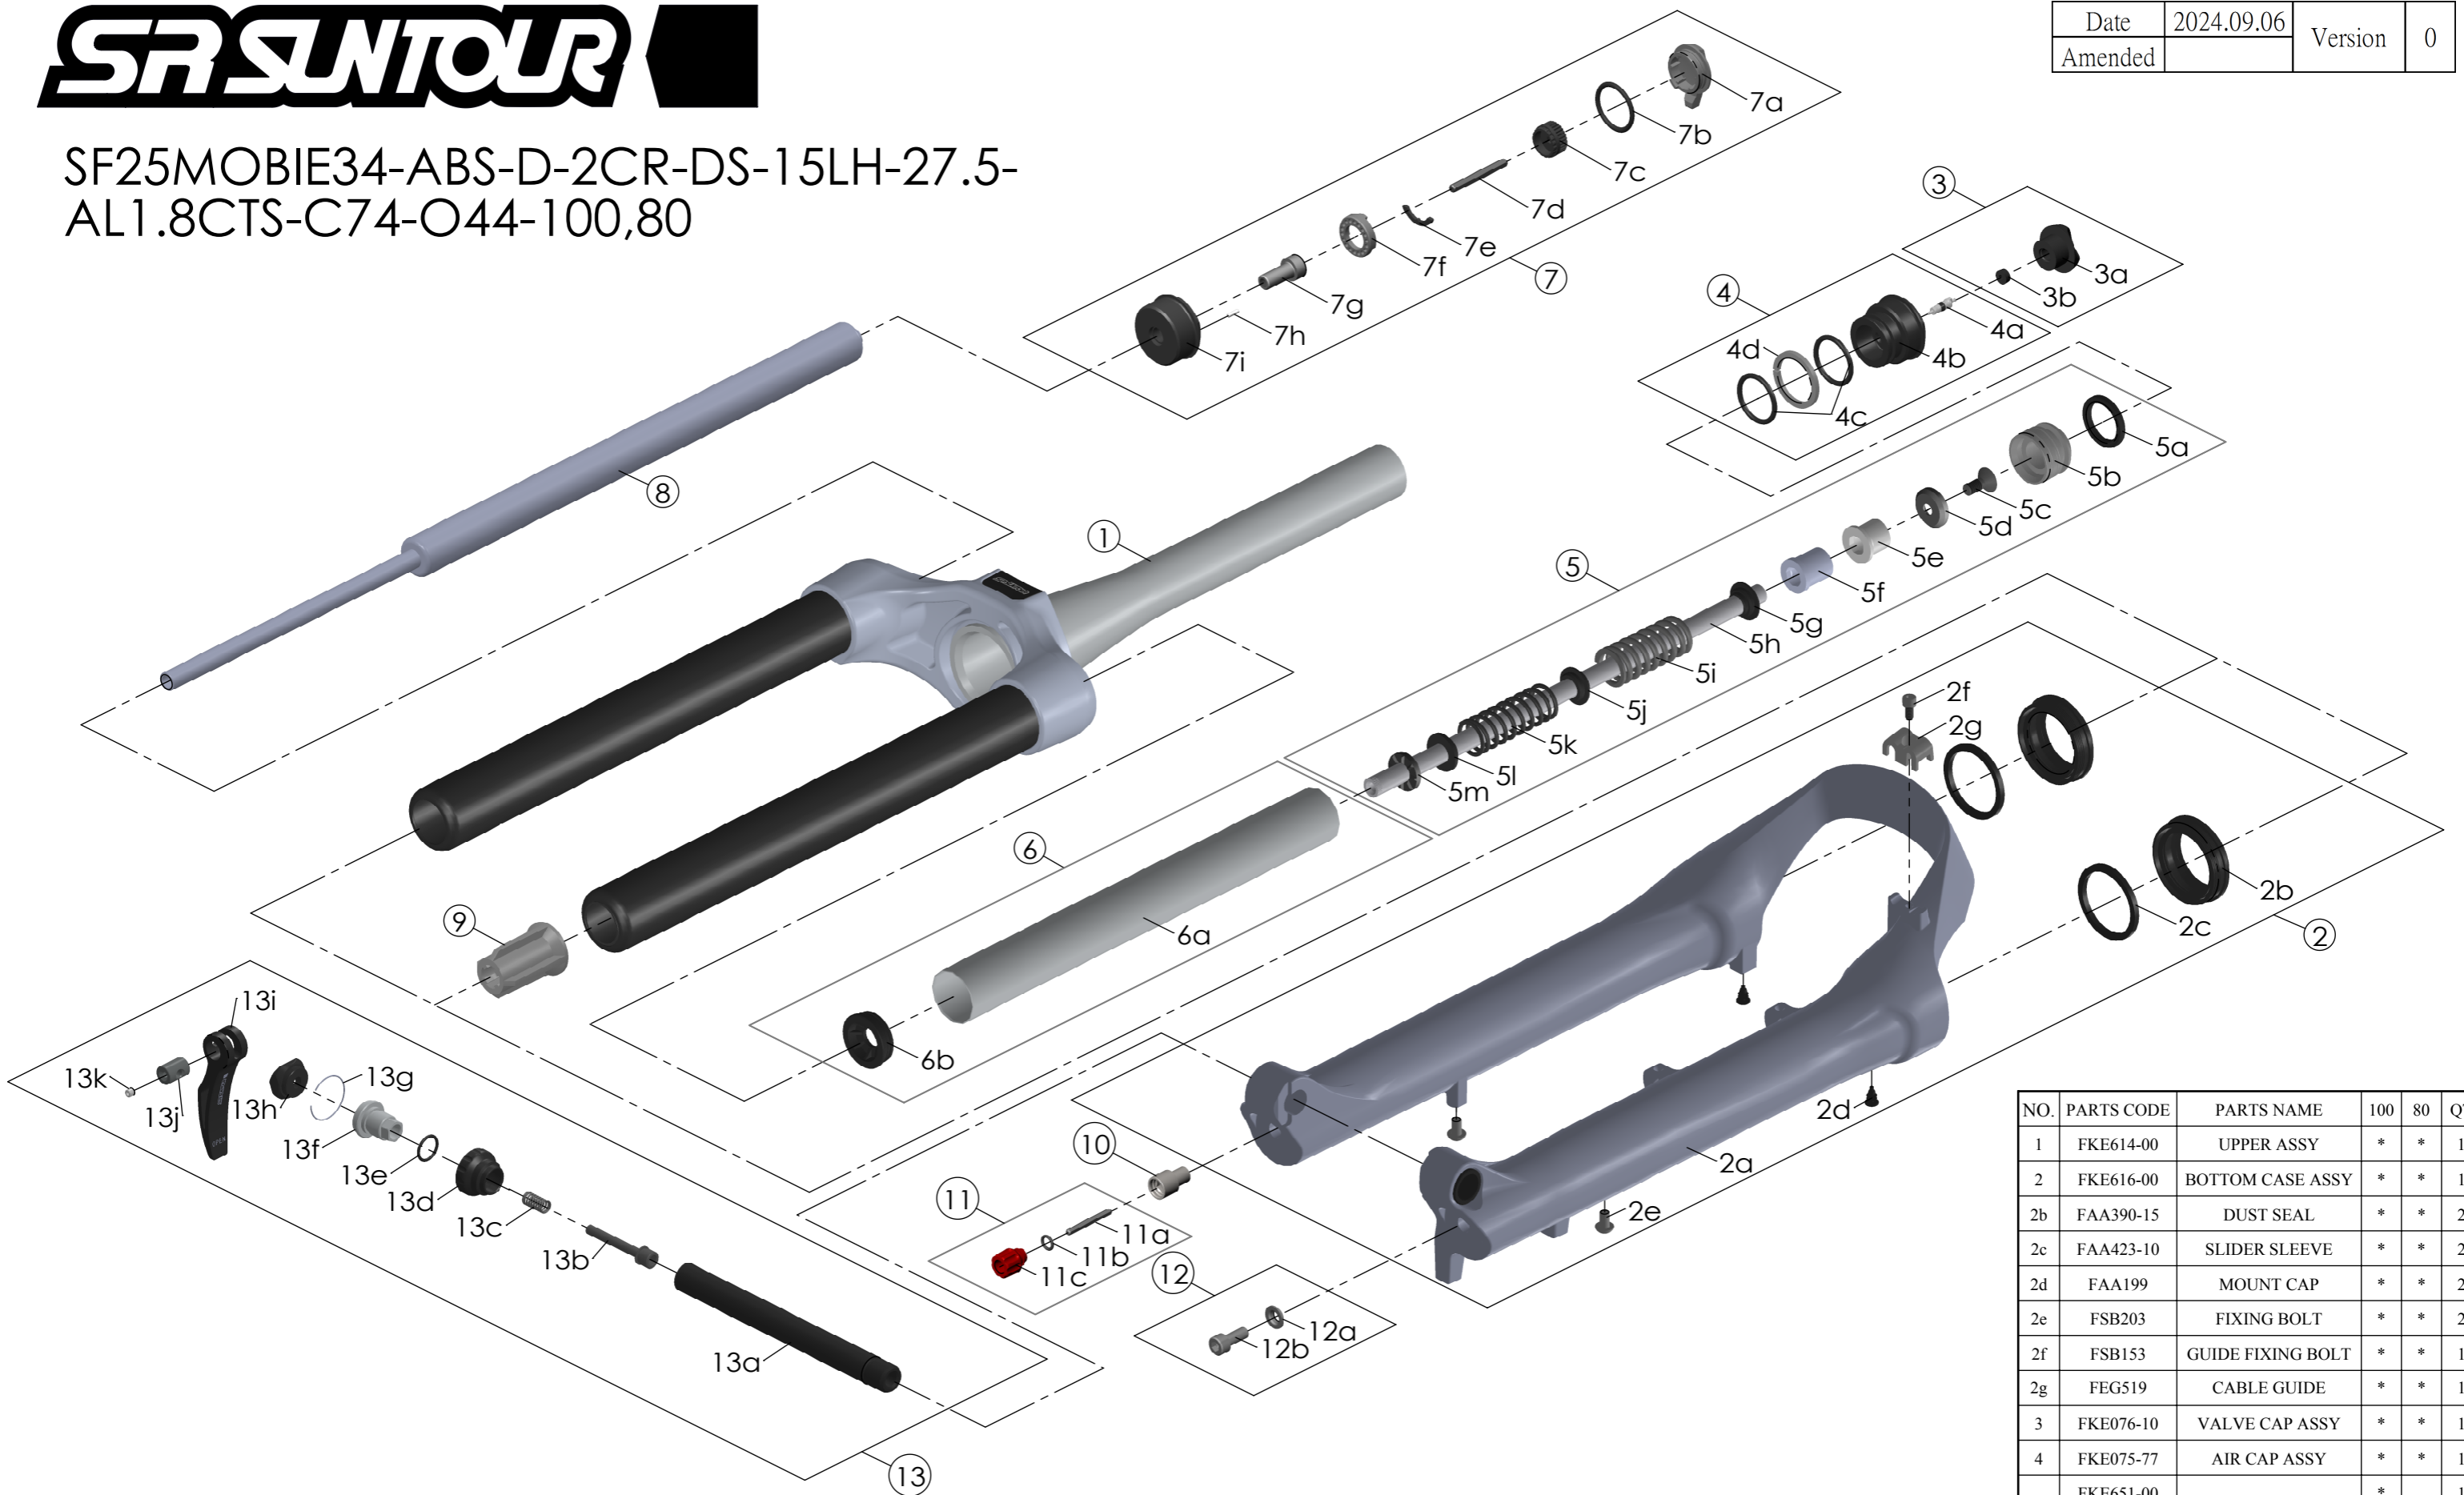

SF25MOBIE34-ABS-D-2CR-DS-15LH-27.5-
AL1.8CTS-C74-O44-100,80

Date	2024.09.06	Version	0
Amended			

NO.	PARTS CODE	PARTS NAME	100	80	QT
10	FSB058	DAMPER FIXING BOLT	*	*	1
11	FKA004-30	REBOUND KNOB ASSY	*	*	1
12	FKA044	FIXING BOLT SET	*	*	1
13	FKA116-02	15LH-110 AXLE SET	*	*	1

NO.	PARTS CODE	PARTS NAME	100	80	QT
1	FKE614-00	UPPER ASSY	*	*	1
2	FKE616-00	BOTTOM CASE ASSY	*	*	1
2b	FAA390-15	DUST SEAL	*	*	2
2c	FAA423-10	SLIDER SLEEVE	*	*	2
2d	FAA199	MOUNT CAP	*	*	2
2e	FSB203	FIXING BOLT	*	*	2
2f	FSB153	GUIDE FIXING BOLT	*	*	1
2g	FEG519	CABLE GUIDE	*	*	1
3	FKE076-10	VALVE CAP ASSY	*	*	1
4	FKE075-77	AIR CAP ASSY	*	*	1
5	FKE651-00	SUPPORT TUBE ASSY	*		1
	FKE651-01			*	1
5e	FEE247-30	REBOUND SPACER	*	*	1
5f	FEE247			*	1
6	FKH150-02	AIR CYLINDER KIT	*	*	1
7	FKE526-52	2CR TOP CAP ASSY	*	*	1
8	FUN070-00	LO-R UNIT	*	*	1
9	FEE799-60	BOTTOM STOPPER	*	*	1