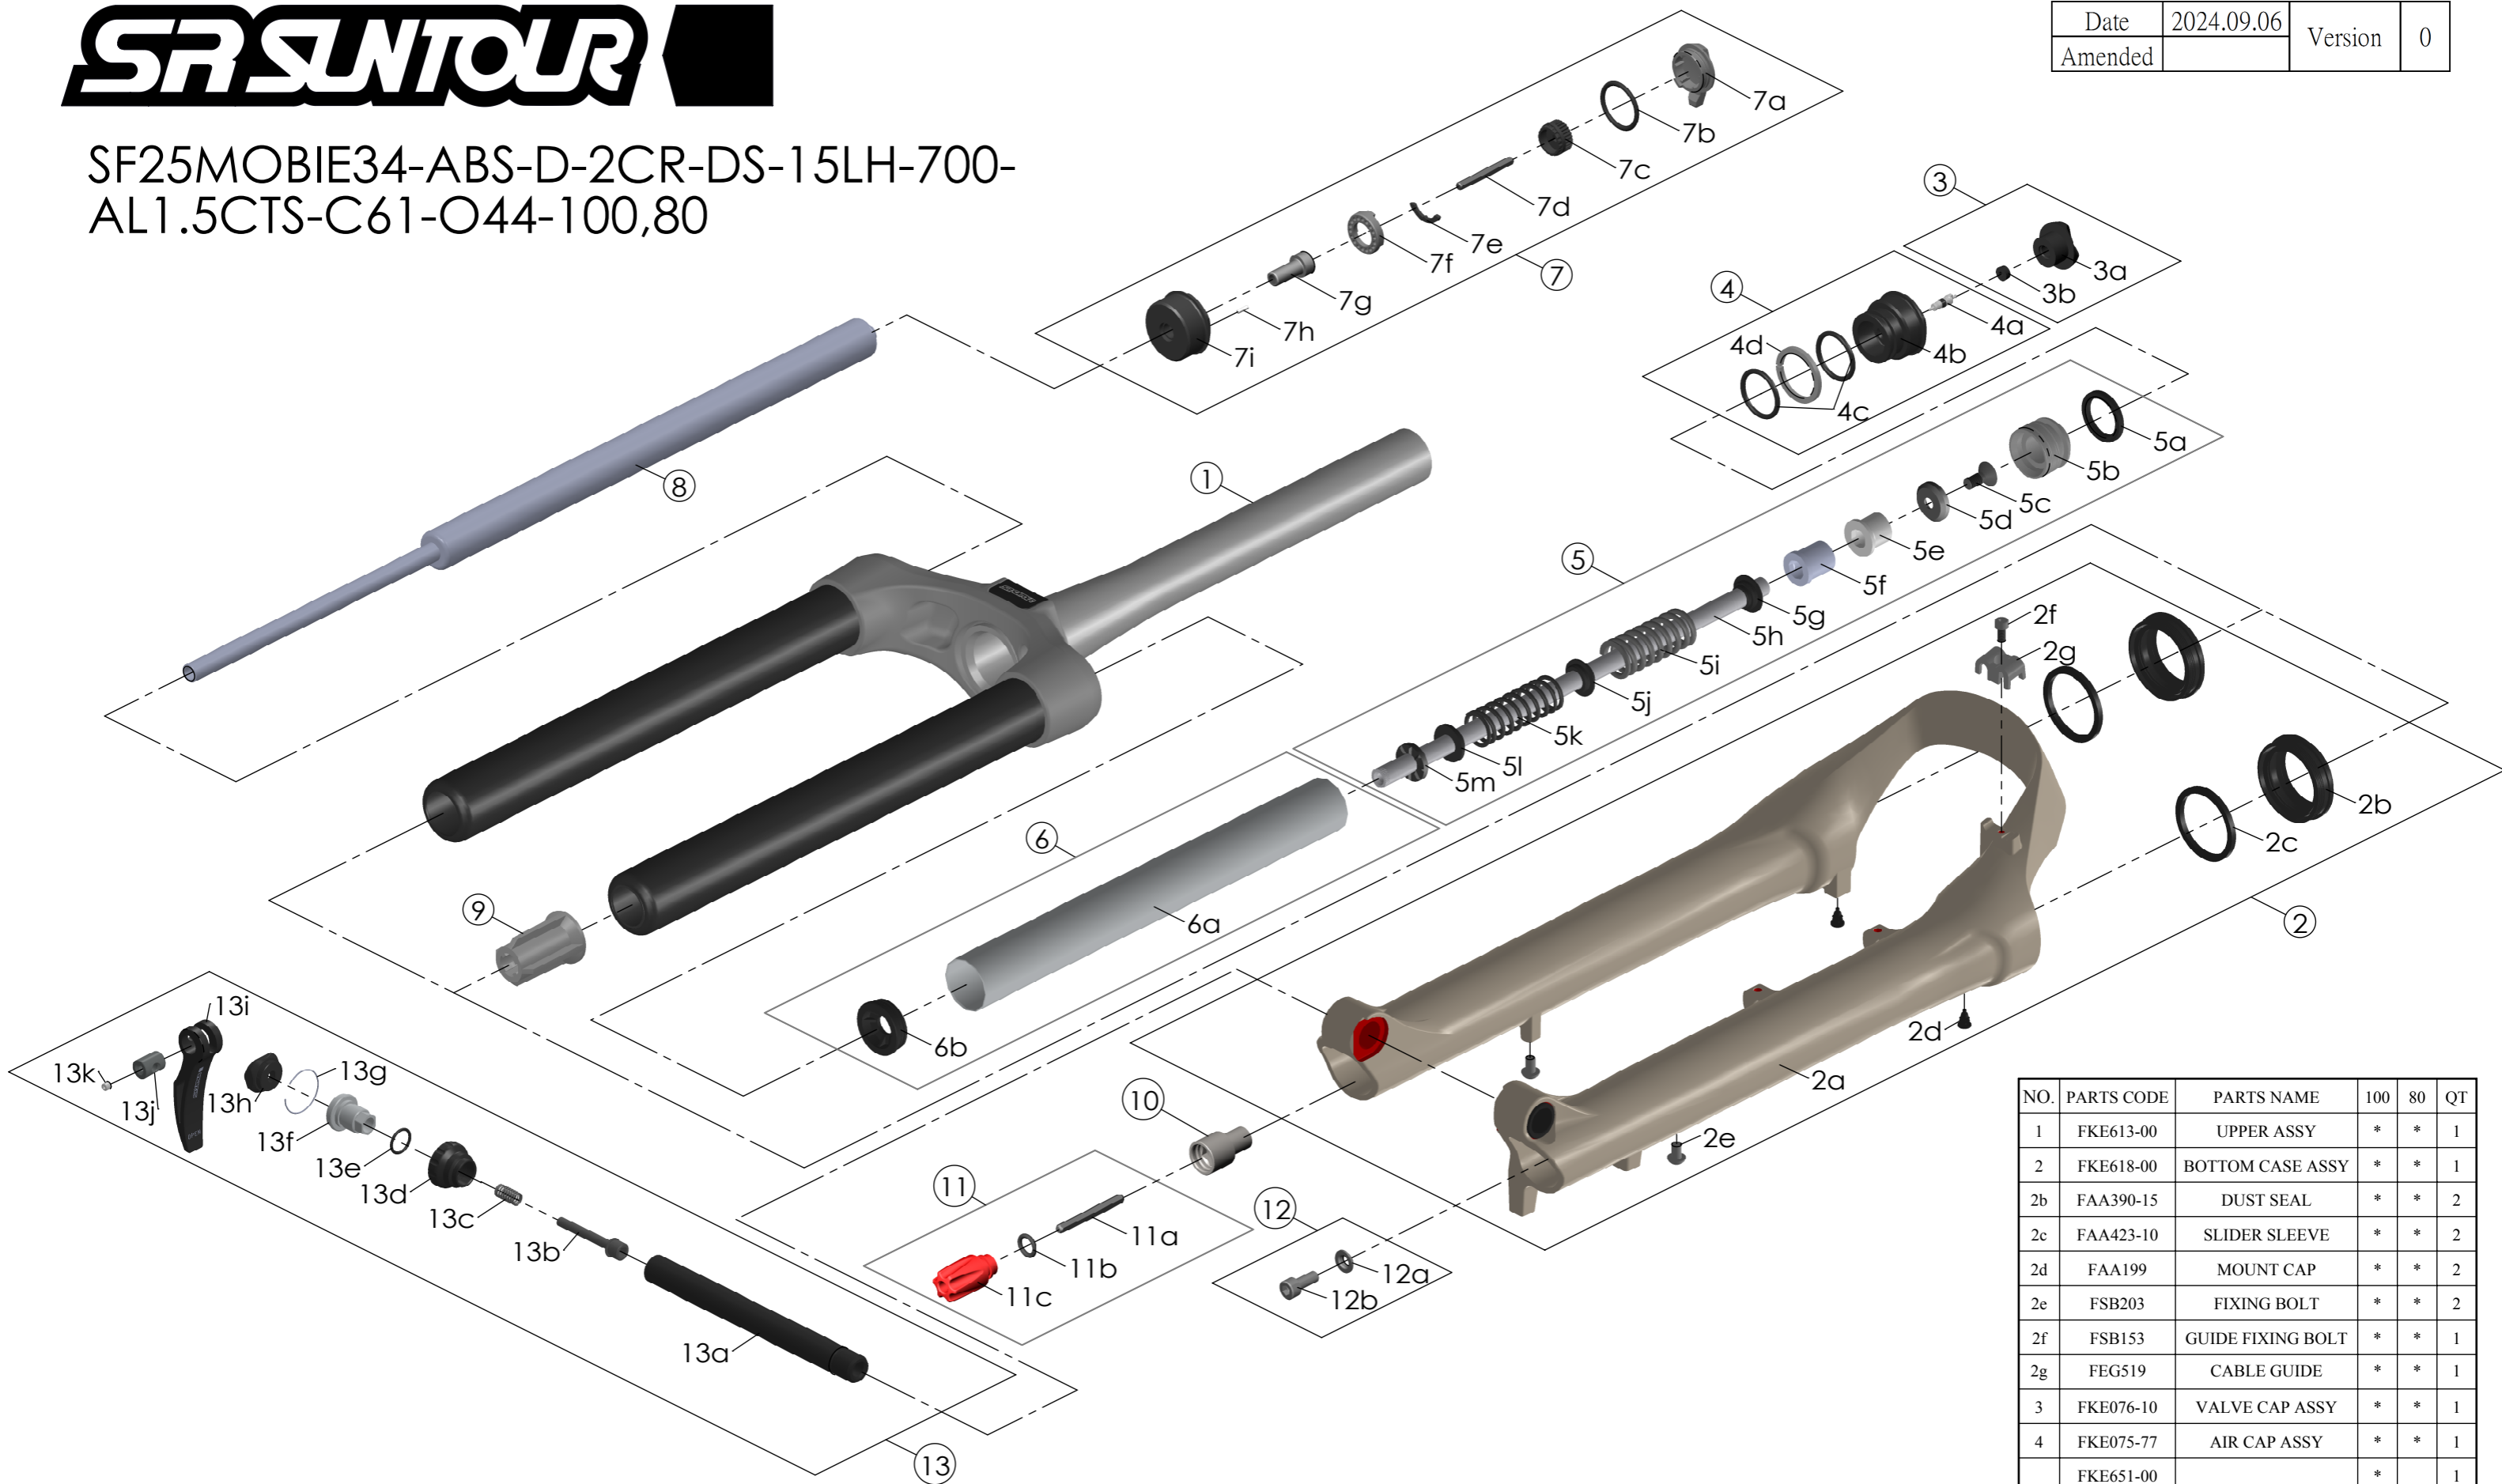

SF25MOBIE34-ABS-D-2CR-DS-15LH-700-
AL1.5CTS-C61-O44-100,80

NO.	PARTS CODE	PARTS NAME	100	80	QT
10	FSB058	DAMPER FIXING BOLT	*	*	1
11	FKA004-22	DAMPER KNOB ASSY	*	*	1
12	FKA044	FIXING BOLT SET	*	*	1
13	FKA116-02	15LH-110 AXLE SET	*	*	1

NO.	PARTS CODE	PARTS NAME	100	80	QT
1	FKE613-00	UPPER ASSY	*	*	1
2	FKE618-00	BOTTOM CASE ASSY	*	*	1
2b	FAA390-15	DUST SEAL	*	*	2
2c	FAA423-10	SLIDER SLEEVE	*	*	2
2d	FAA199	MOUNT CAP	*	*	2
2e	FSB203	FIXING BOLT	*	*	2
2f	FSB153	GUIDE FIXING BOLT	*	*	1
2g	FEG519	CABLE GUIDE	*	*	1
3	FKE076-10	VALVE CAP ASSY	*	*	1
4	FKE075-77	AIR CAP ASSY	*	*	1
5	FKE651-00	SUPPORT TUBE ASSY	*		1
	FKE651-01			*	1
5e	FEE247-30	REBOUND SPACER	*	*	1
5f	FEE247			*	1
6	FKH150-02	AIR CYLINDER KIT	*	*	1
7	FKE526-52	2CR TOP CAP ASSY	*	*	1
8	FUN070-00	LO-R UNIT	*	*	1
9	FEE799-60	BOTTOM STOPPER	*	*	1