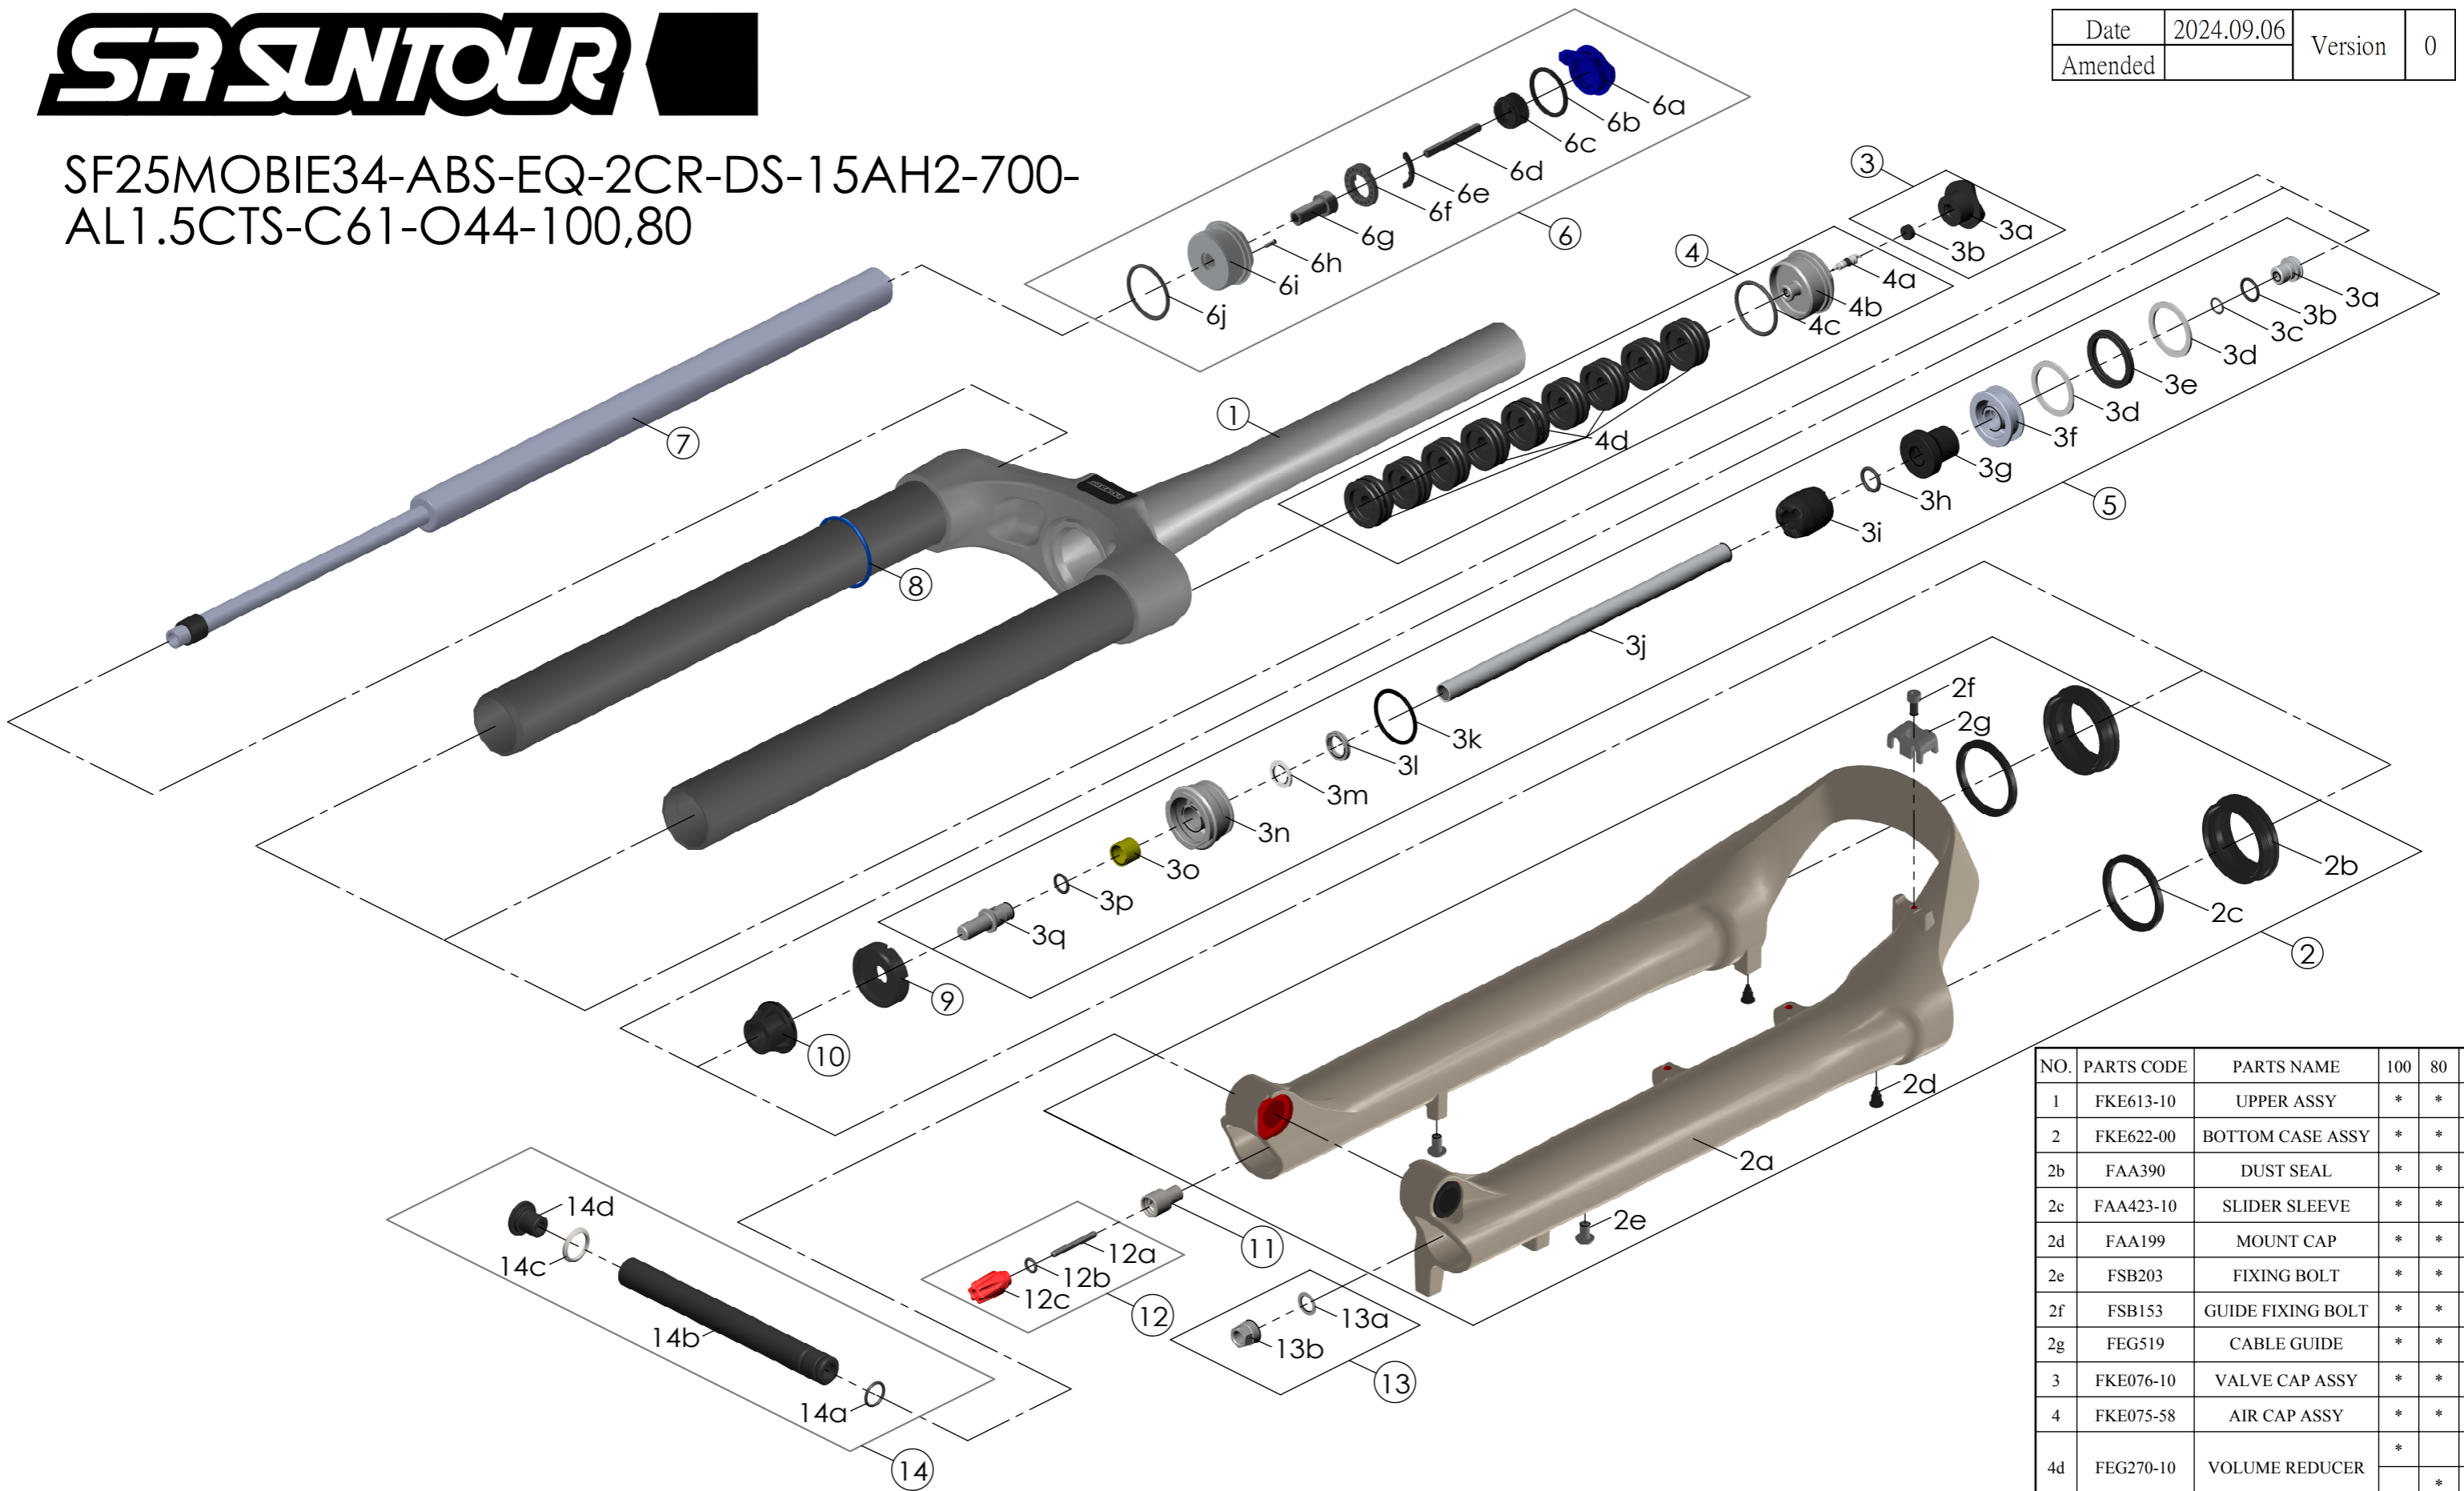

SF25MOBIE34-ABS-EQ-2CR-DS-15AH2-700-
AL1.5CTS-C61-O44-100,80

Date	2024.09.06	Version	0
Amended			

NO.	PARTS CODE	PARTS NAME	100	80	QT
1	FKE613-10	UPPER ASSY	*	*	1
2	FKE622-00	BOTTOM CASE ASSY	*	*	1
2b	FAA390	DUST SEAL	*	*	2
2c	FAA423-10	SLIDER SLEEVE	*	*	2
2d	FAA199	MOUNT CAP	*	*	2
2e	FSB203	FIXING BOLT	*	*	2
2f	FSB153	GUIDE FIXING BOLT	*	*	1
2g	FEG519	CABLE GUIDE	*	*	1
3	FKE076-10	VALVE CAP ASSY	*	*	1
4	FKE075-58	AIR CAP ASSY	*	*	1
4d	FEG270-10	VOLUME REDUCER	*		7
				*	9
5	FKE577-17	SUPPORT TUBE ASSY	*		1
	FKE577-27			*	1
6	FKE526-27	2CR TOP CAP ASSY	*	*	1
7	FUN200-00	LO-R UNIT	*	*	1
8	FAA397-30	O RING	*	*	1
9	FEP687-10	BOTTOM BUMPER	*	*	1
10	FEG242-10	BOTTOM STOPPER	*	*	1

NO.	PARTS CODE	PARTS NAME	100	80	QT
11	FSB058	DAMPER FIXING BOLT	*	*	1
12	FKA004-22	DAMPER KNOB ASSY	*	*	1
13	FKA063-03	FIXING NUT SET	*	*	1
14	FKA117-00	15AH2-110 AXLE SET	*	*	1