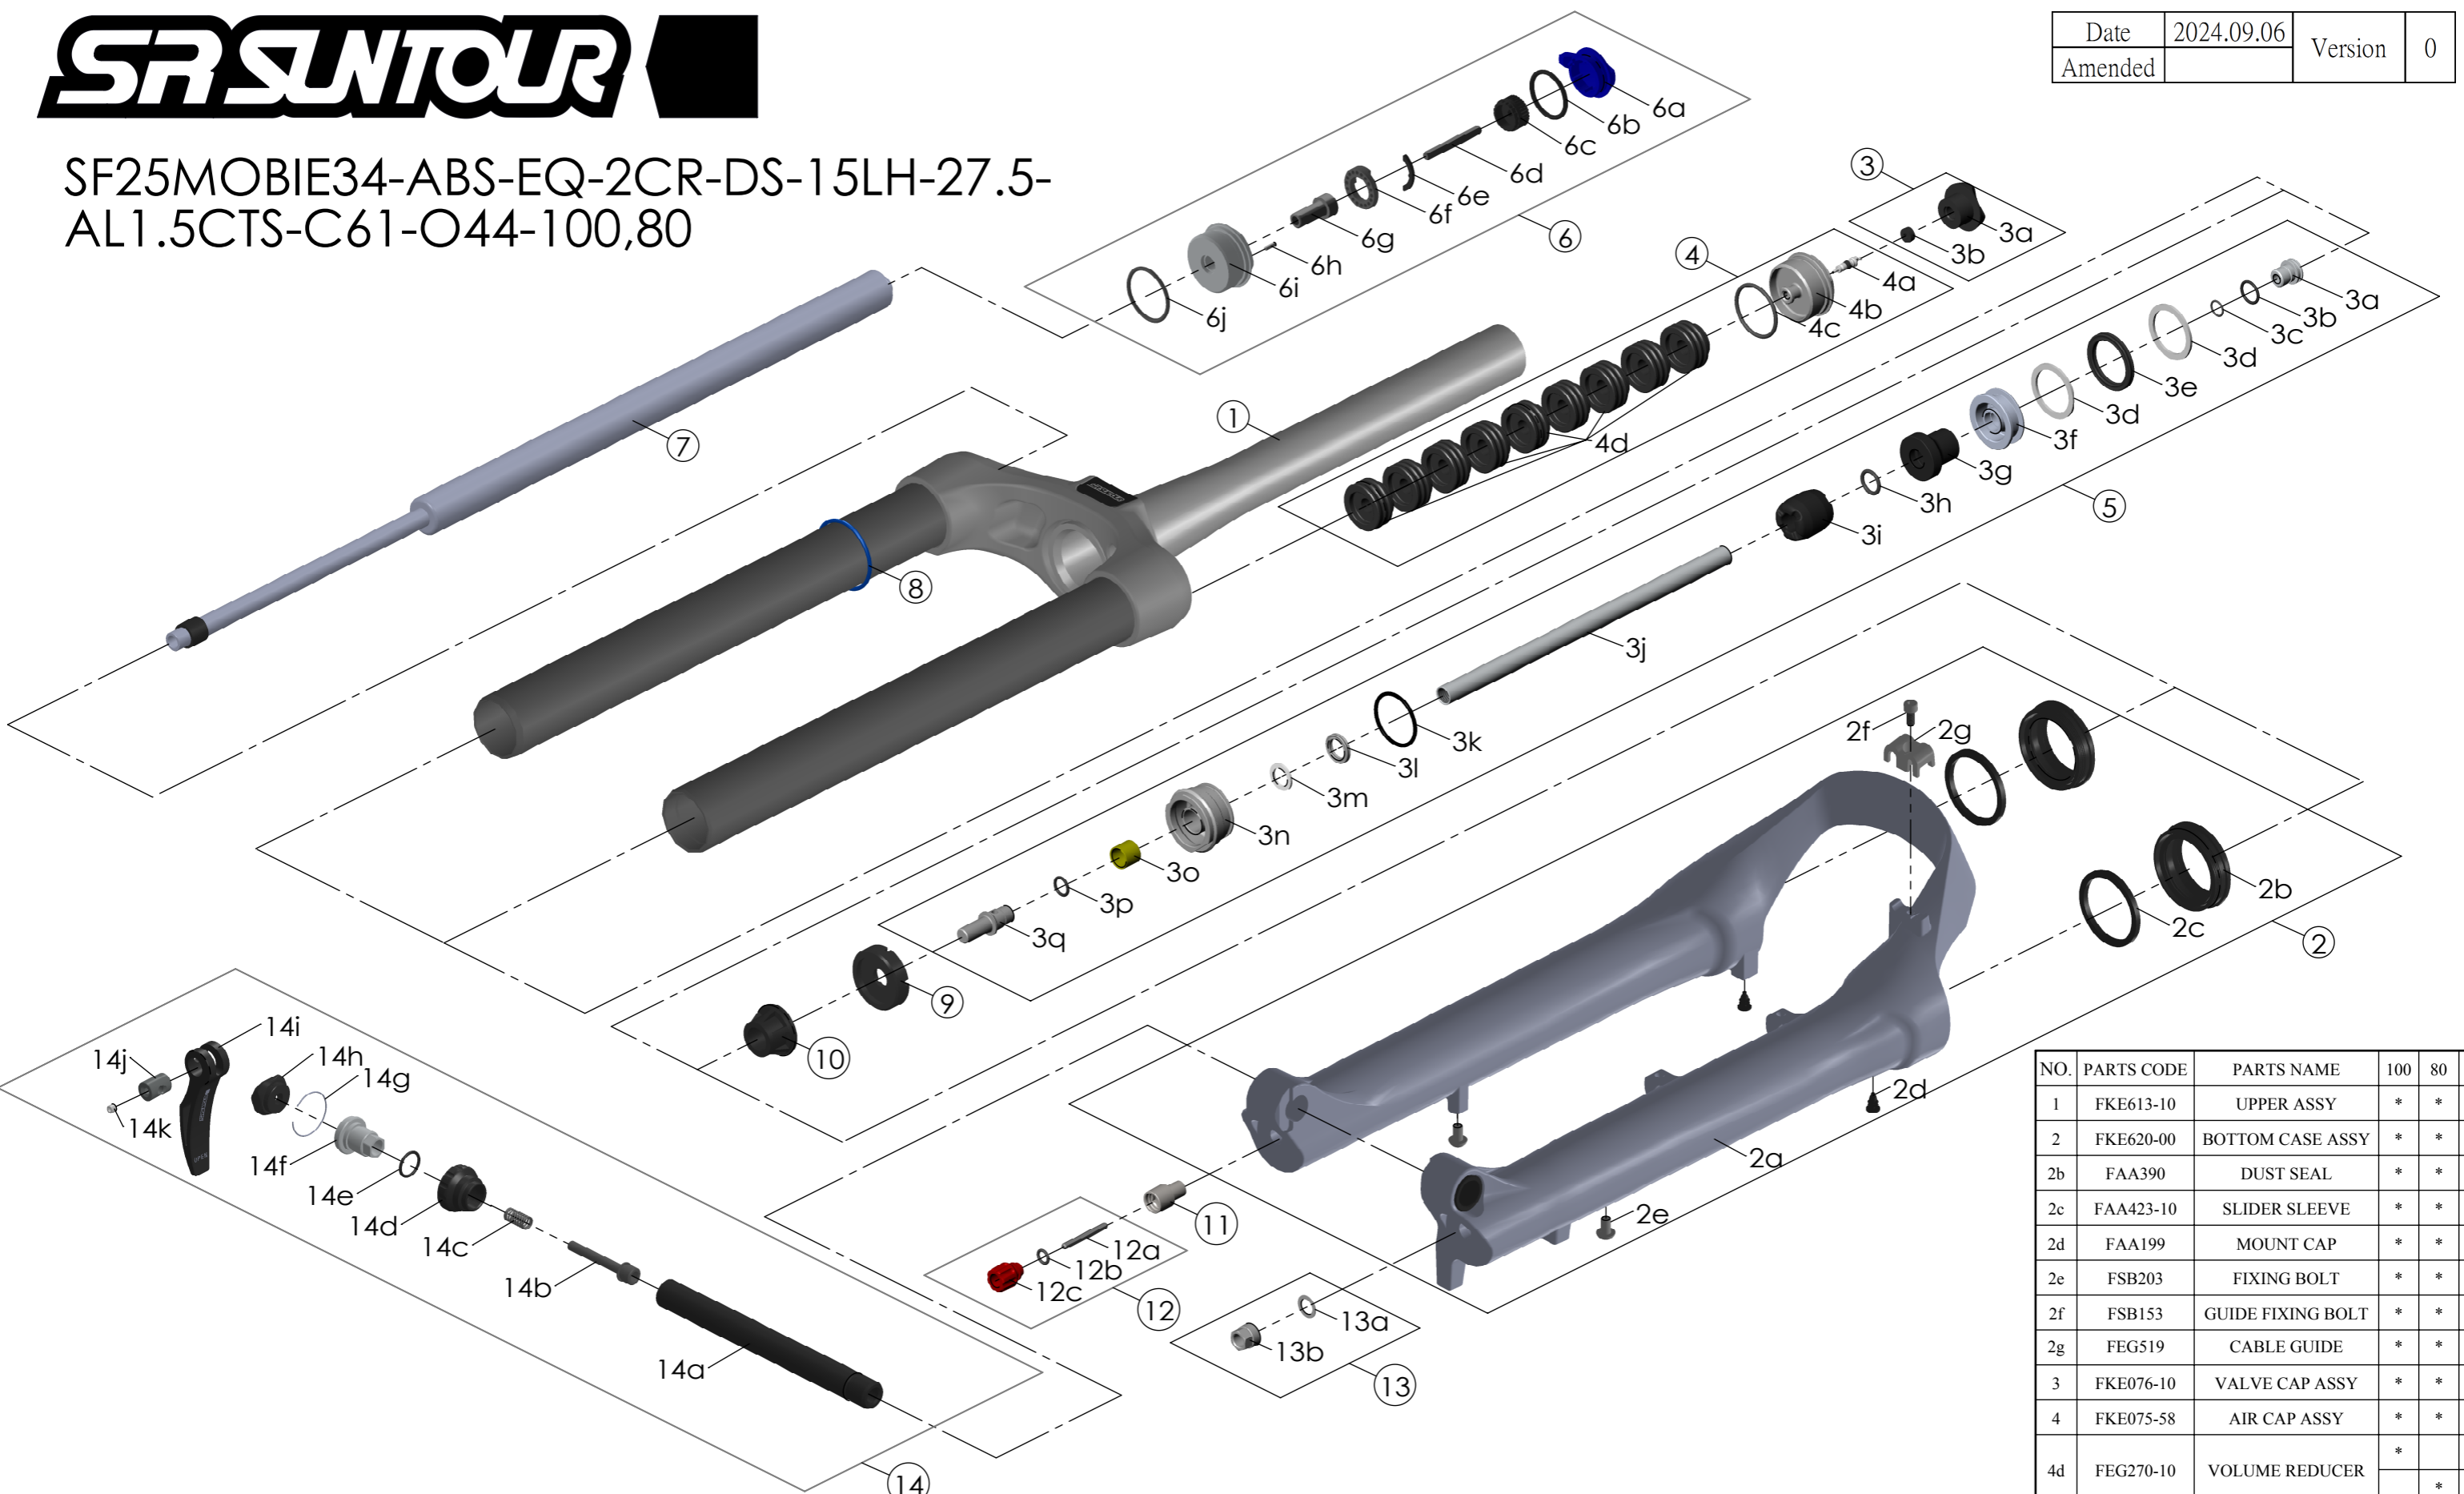

SF25MOBIE34-ABS-EQ-2CR-DS-15LH-27.5-
AL1.5CTS-C61-O44-100,80

NO.	PARTS CODE	PARTS NAME	100	80	QT
1	FKE613-10	UPPER ASSY	*	*	1
2	FKE620-00	BOTTOM CASE ASSY	*	*	1
2b	FAA390	DUST SEAL	*	*	2
2c	FAA423-10	SLIDER SLEEVE	*	*	2
2d	FAA199	MOUNT CAP	*	*	2
2e	FSB203	FIXING BOLT	*	*	2
2f	FSB153	GUIDE FIXING BOLT	*	*	1
2g	FEG519	CABLE GUIDE	*	*	1
3	FKE076-10	VALVE CAP ASSY	*	*	1
4	FKE075-58	AIR CAP ASSY	*	*	1
4d	FEG270-10	VOLUME REDUCER	*		7
				*	9
5	FKE577-17	SUPPORT TUBE ASSY	*		1
	FKE577-27			*	1
6	FKE526-27	2CR TOP CAP ASSY	*	*	1
7	FUN200-00	LO-R UNIT	*	*	1
8	FAA397-30	O RING	*	*	1
9	FEP687-10	BOTTOM BUMPER	*	*	1
10	FEG242-10	BOTTOM STOPPER	*	*	1

NO.	PARTS CODE	PARTS NAME	100	80	QT
11	FSB058	DAMPER FIXING BOLT	*	*	1
12	FKA004-30	REBOUND KNOB ASSY	*	*	1
13	FKA063-03	FIXING NUT SET	*	*	1
14	FKA116-02	15LH-110 AXLE SET	*	*	1