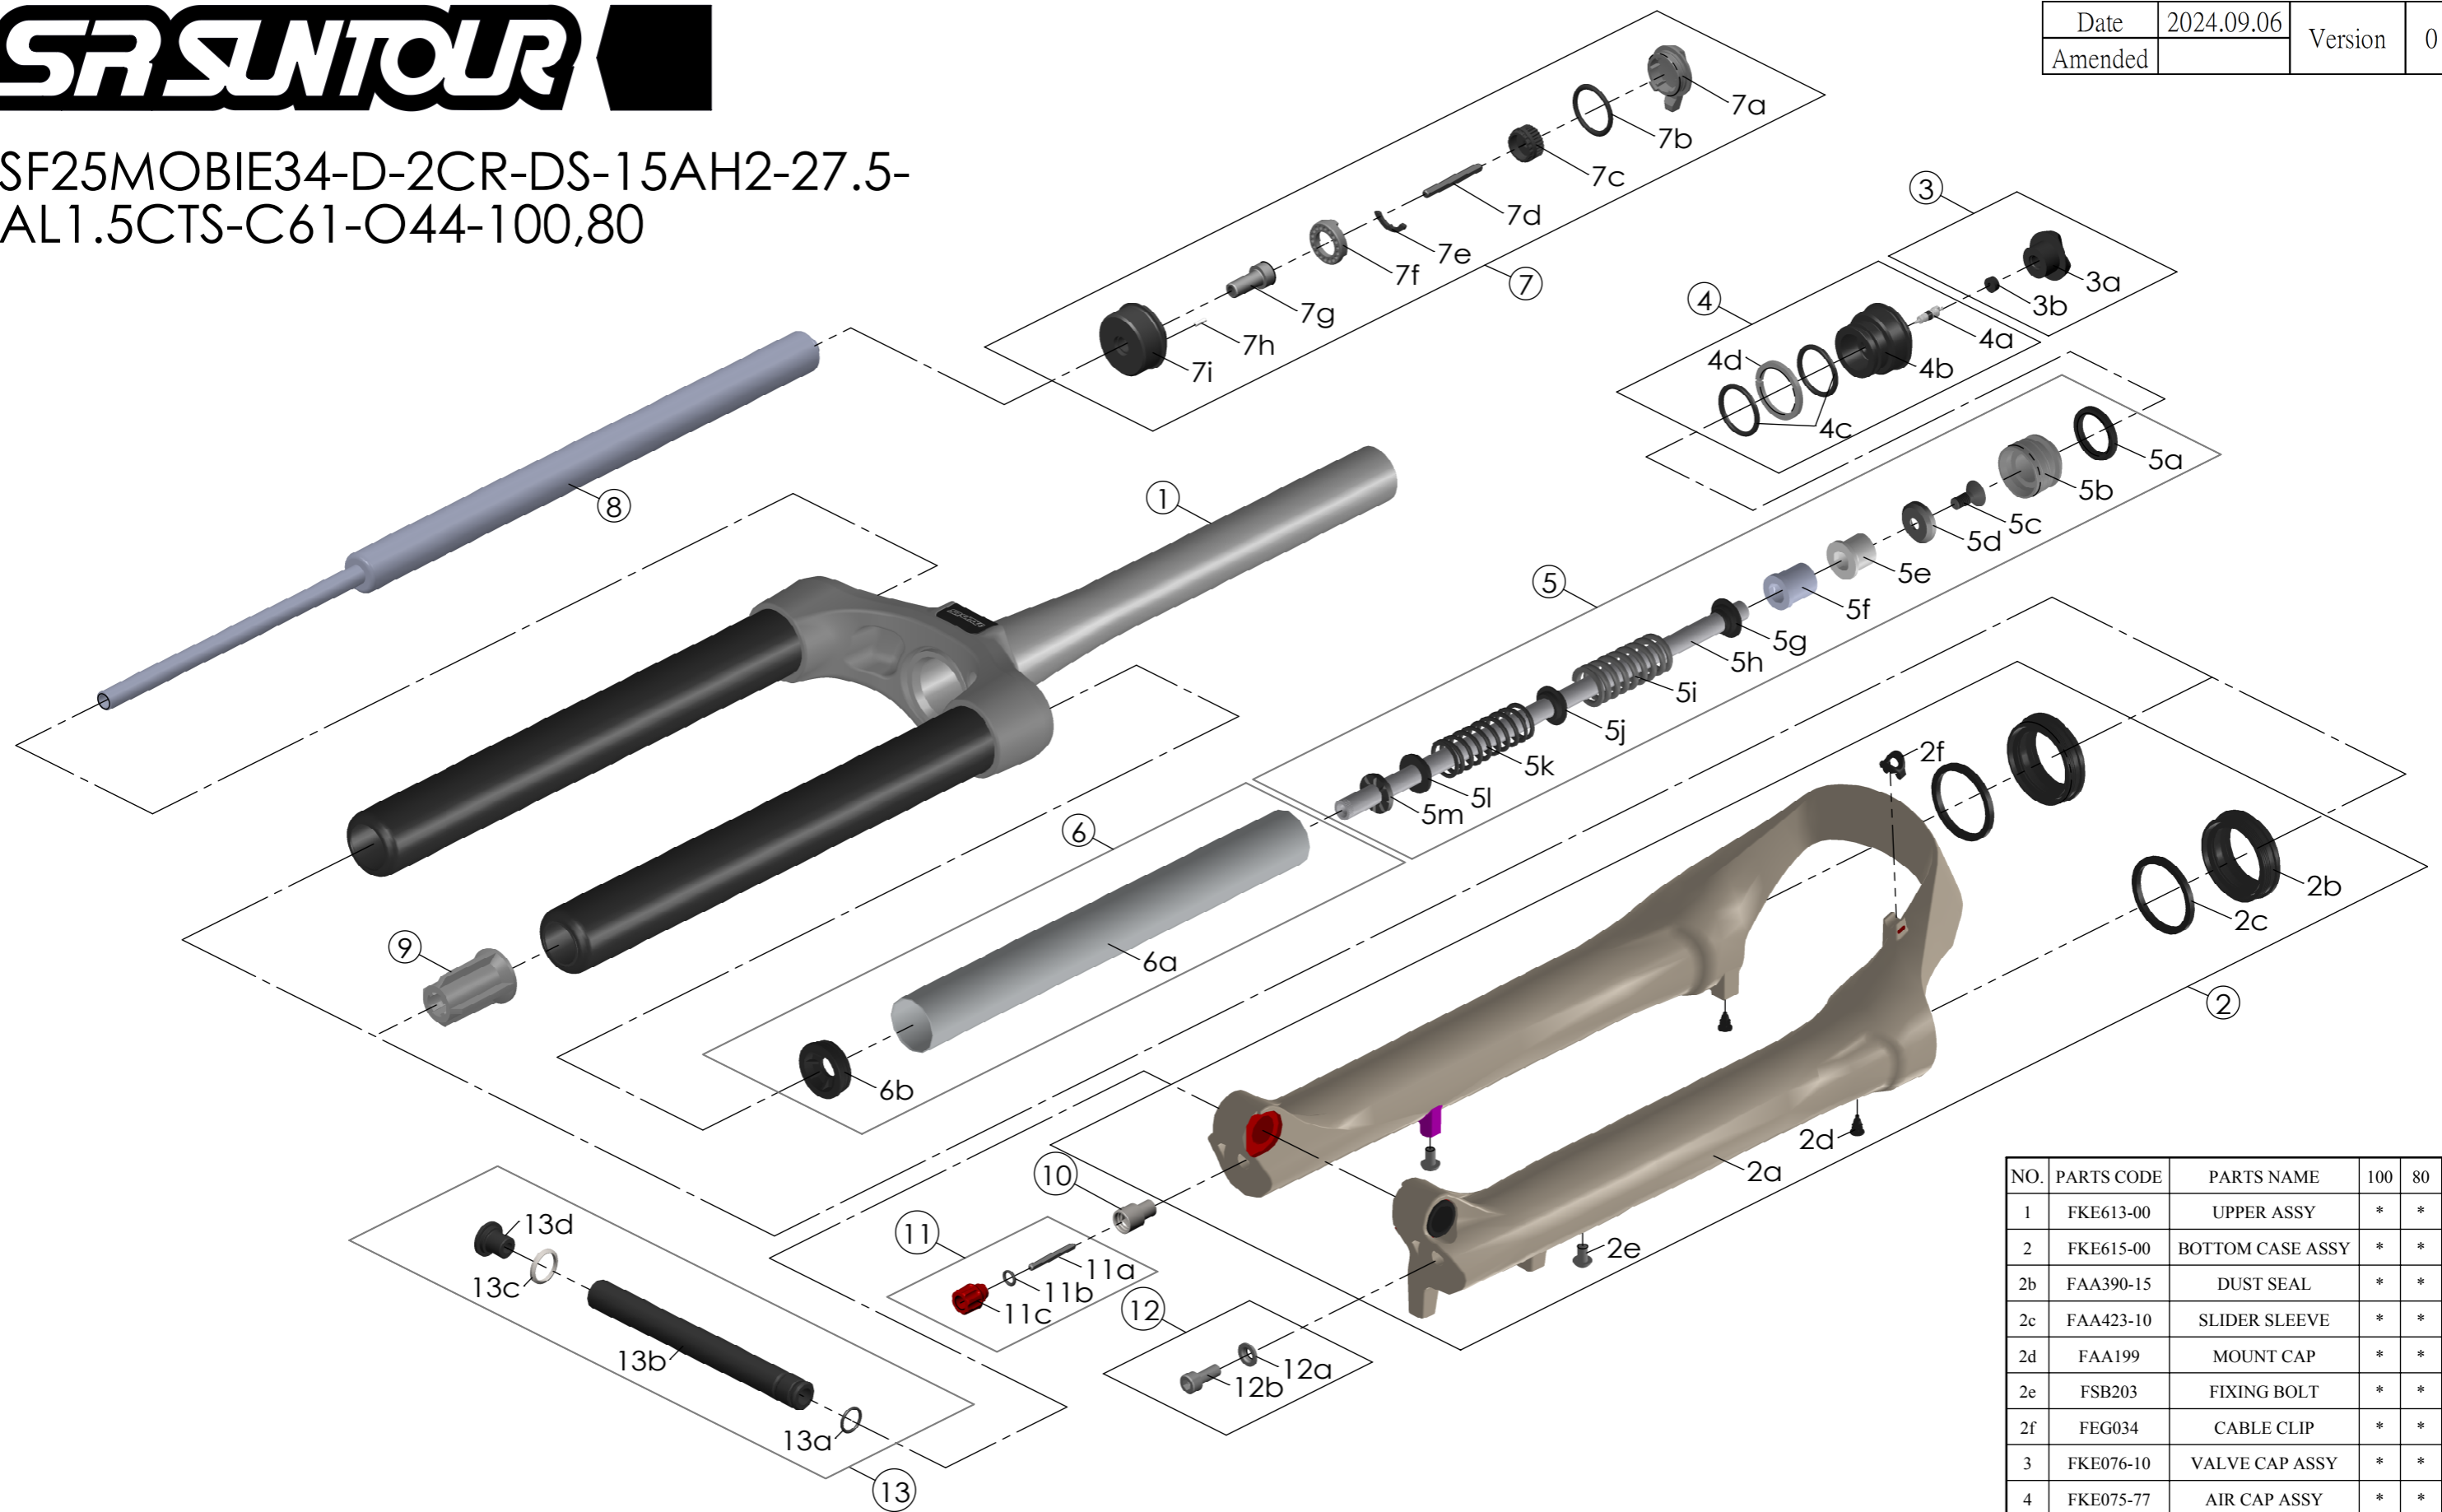

SF25MOBIE34-D-2CR-DS-15AH2-27.5-
AL1.5CTS-C61-O44-100,80

Date	2024.09.06	Version	0
Amended			

NO.	PARTS CODE	PARTS NAME	100	80	QT
1	FKE613-00	UPPER ASSY	*	*	1
2	FKE615-00	BOTTOM CASE ASSY	*	*	1
2b	FAA390-15	DUST SEAL	*	*	2
2c	FAA423-10	SLIDER SLEEVE	*	*	2
2d	FAA199	MOUNT CAP	*	*	2
2e	FSB203	FIXING BOLT	*	*	2
2f	FEG034	CABLE CLIP	*	*	1
3	FKE076-10	VALVE CAP ASSY	*	*	1
4	FKE075-77	AIR CAP ASSY	*	*	1
5	FKE651-00	SUPPORT TUBE ASSY	*		1
	FKE651-01			*	1
5e	FEE247-30	REBOUND SPACER	*	*	1
5f	FEE247			*	1
6	FKH150-02	AIR CYLINDER KIT	*	*	1
7	FKE526-52	2CR TOP CAP ASSY	*	*	1
8	FUN070-00	LO-R UNIT	*	*	1
9	FEE799-60	BOTTOM STOPPER	*	*	1

NO.	PARTS CODE	PARTS NAME	100	80	QT
10	FSB058	DAMPER FIXING BOLT	*	*	1
11	FKA004-30	REBOUND KNOB ASSY	*	*	1
12	FKA044	FIXING BOLT SET	*	*	1
13	FKA117-00	15AH2-110 AXLE SET	*	*	1