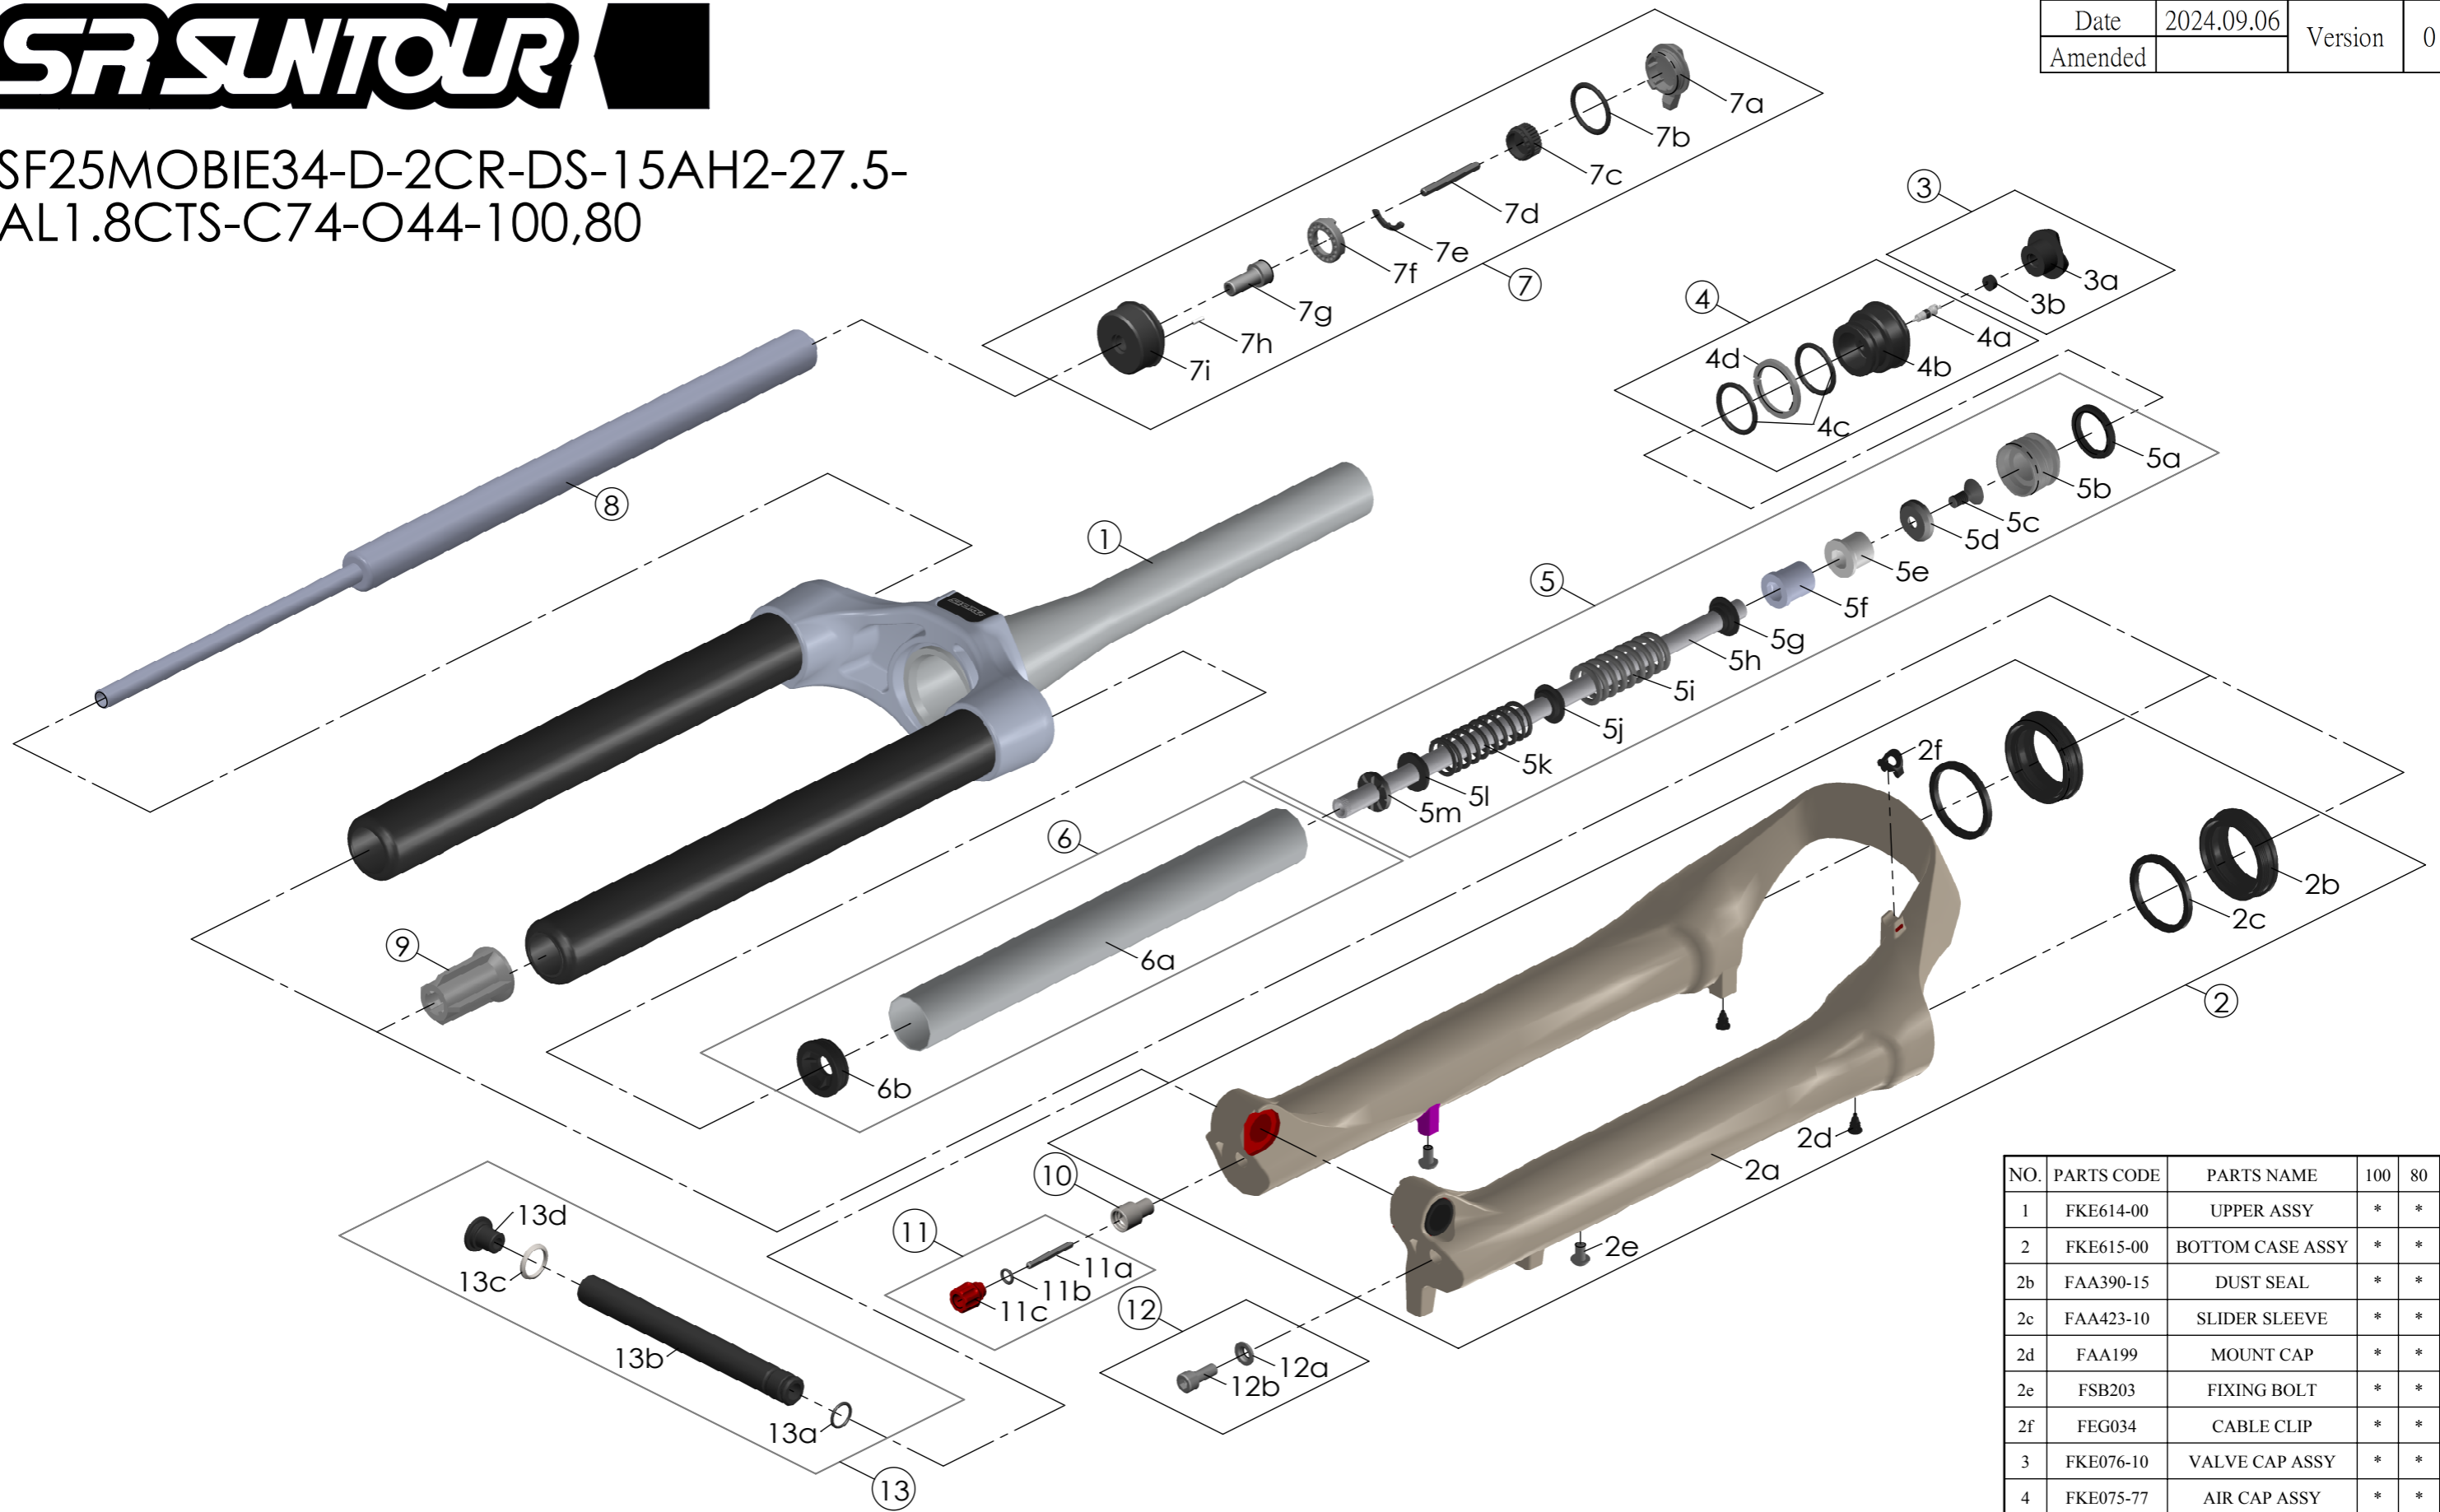

SF25MOBIE34-D-2CR-DS-15AH2-27.5-
AL1.8CTS-C74-O44-100,80

NO.	PARTS CODE	PARTS NAME	100	80	QT
1	FKE614-00	UPPER ASSY	*	*	1
2	FKE615-00	BOTTOM CASE ASSY	*	*	1
2b	FAA390-15	DUST SEAL	*	*	2
2c	FAA423-10	SLIDER SLEEVE	*	*	2
2d	FAA199	MOUNT CAP	*	*	2
2e	FSB203	FIXING BOLT	*	*	2
2f	FEG034	CABLE CLIP	*	*	1
3	FKE076-10	VALVE CAP ASSY	*	*	1
4	FKE075-77	AIR CAP ASSY	*	*	1
5	FKE651-00	SUPPORT TUBE ASSY	*		1
	FKE651-01			*	1
5e	FEE247-30	REBOUND SPACER	*	*	1
5f	FEE247			*	1
6	FKH150-02	AIR CYLINDER KIT	*	*	1
7	FKE526-52	2CR TOP CAP ASSY	*	*	1
8	FUN070-00	LO-R UNIT	*	*	1
9	FEE799-60	BOTTOM STOPPER	*	*	1

NO.	PARTS CODE	PARTS NAME	100	80	QT
10	FSB058	DAMPER FIXING BOLT	*	*	1
11	FKA004-30	REBOUND KNOB ASSY	*	*	1
12	FKA044	FIXING BOLT SET	*	*	1
13	FKA117-00	15AH2-110 AXLE SET	*	*	1