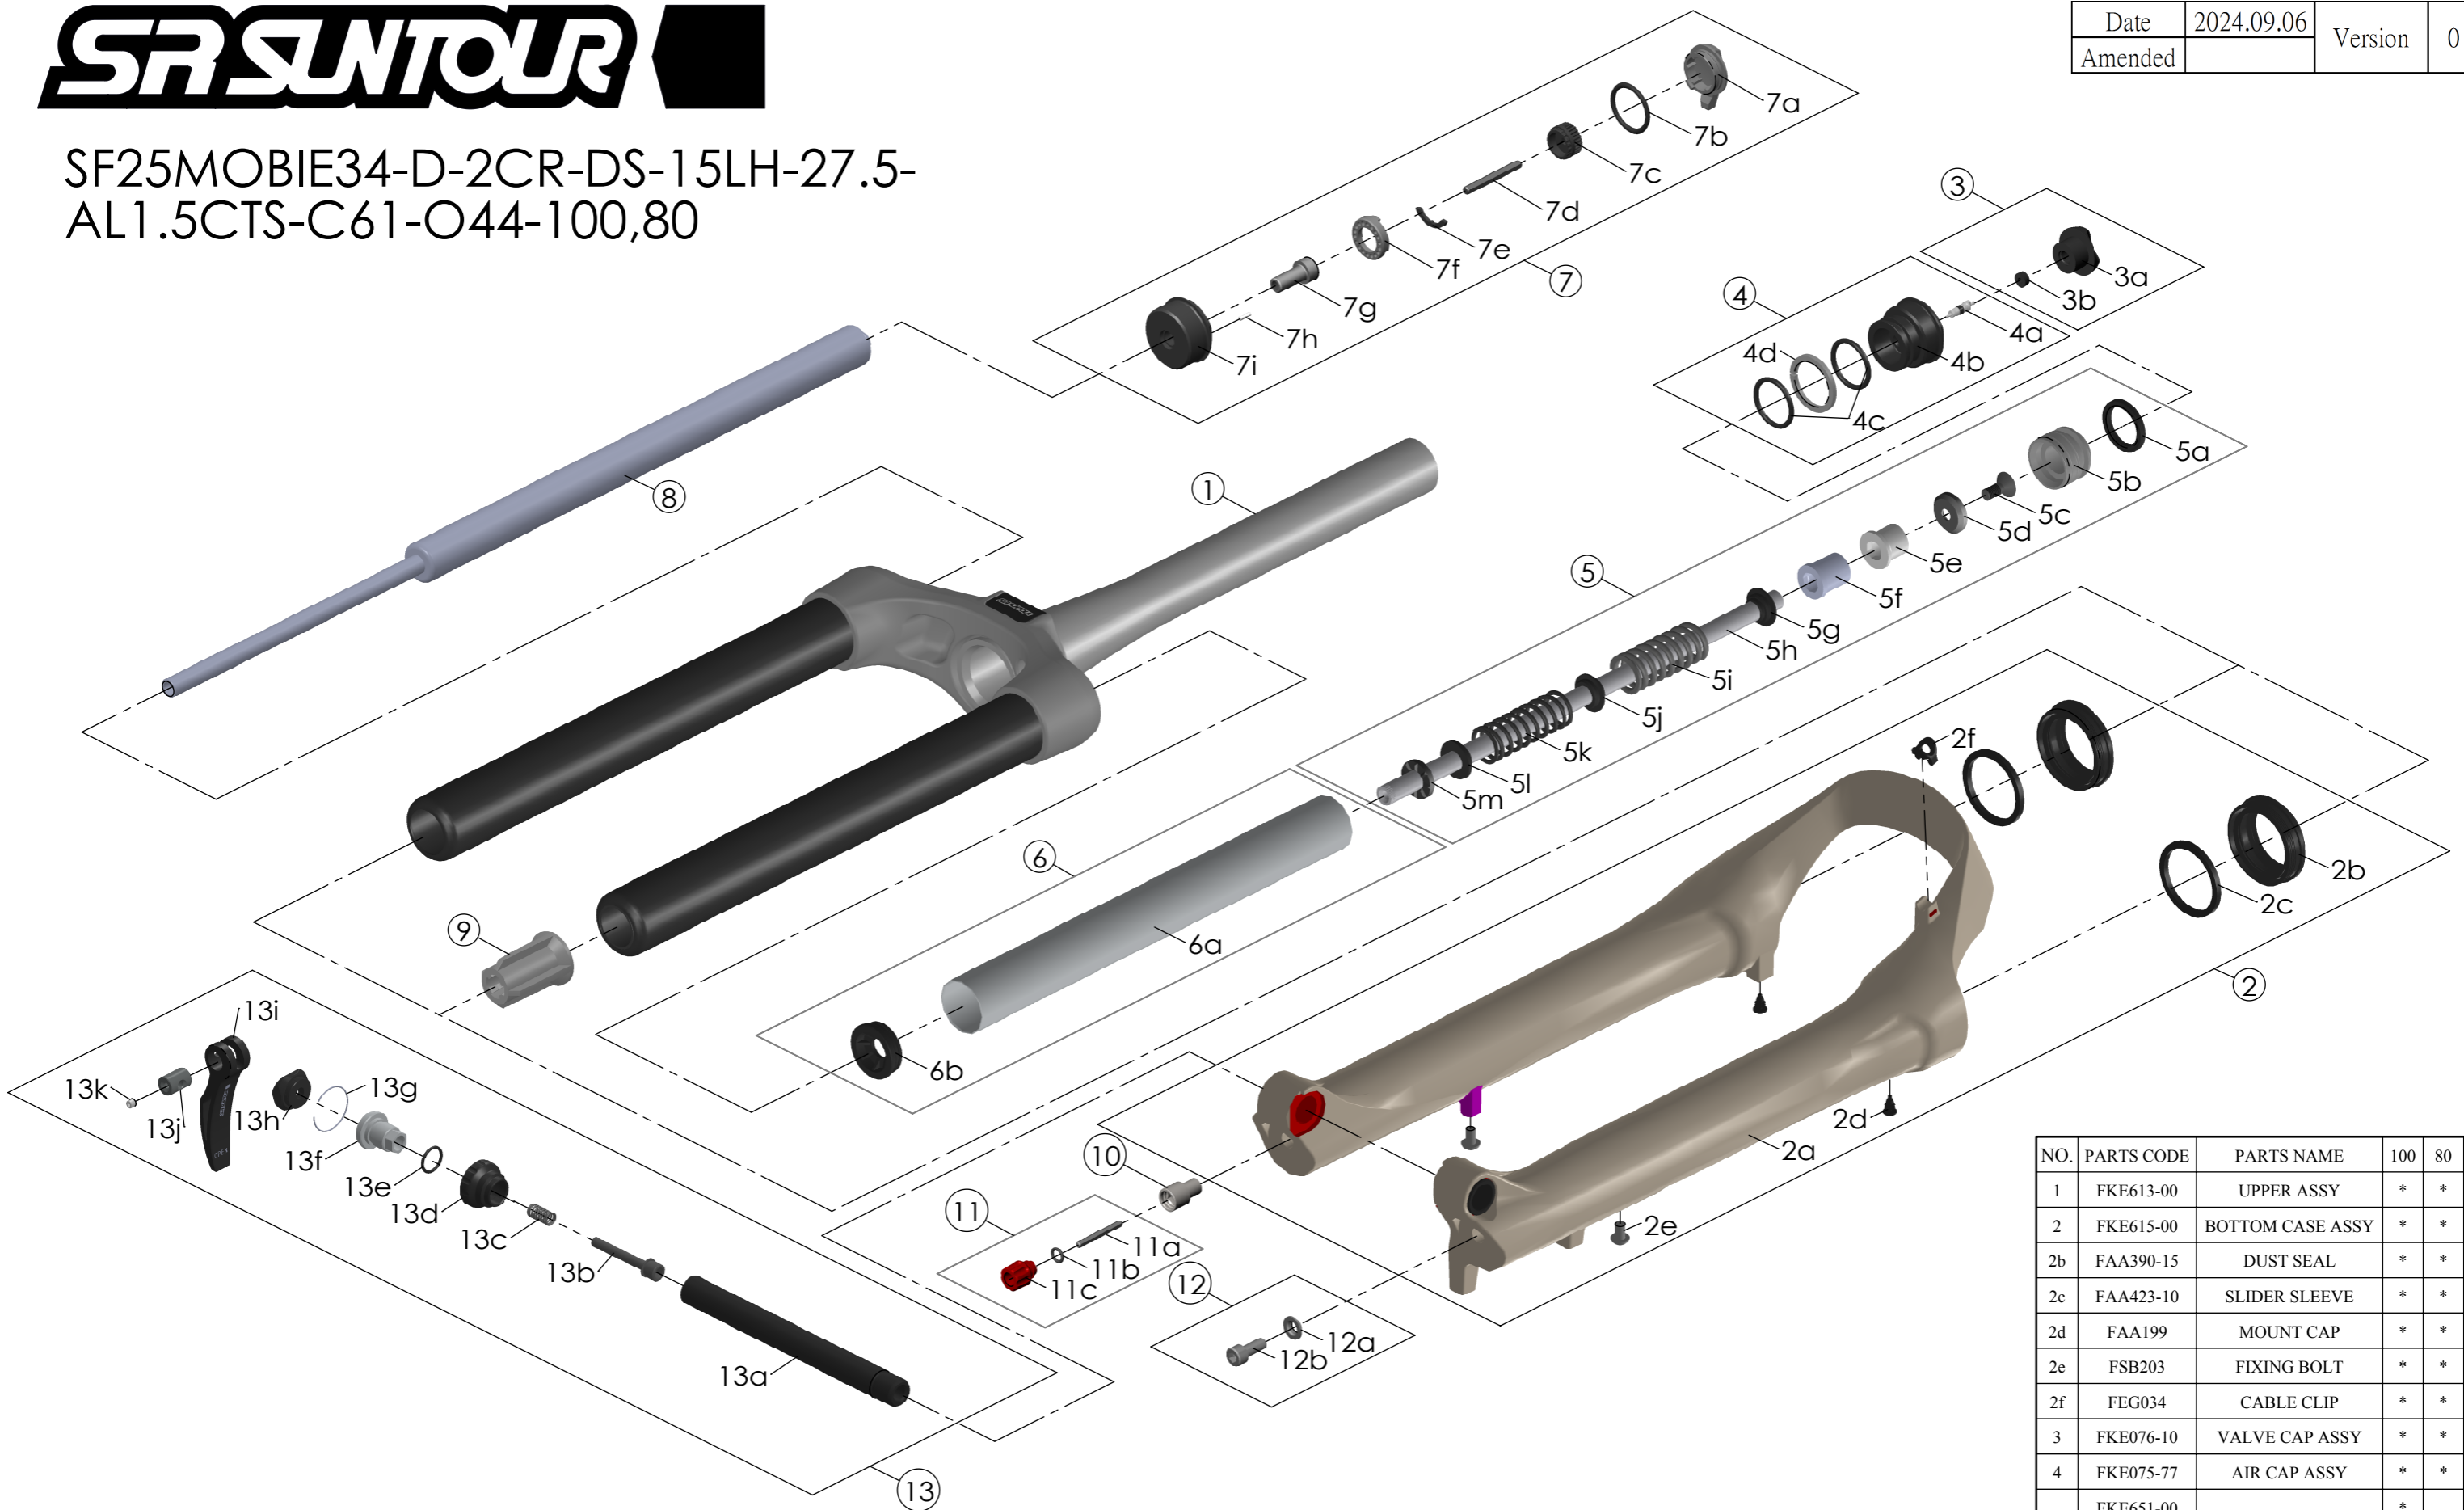

SF25MOBIE34-D-2CR-DS-15LH-27.5-  
AL1.5CTS-C61-O44-100,80

Date	2024.09.06	Version	0
Amended			

NO.	PARTS CODE	PARTS NAME	100	80	QT
1	FKE613-00	UPPER ASSY	*	*	1
2	FKE615-00	BOTTOM CASE ASSY	*	*	1
2b	FAA390-15	DUST SEAL	*	*	2
2c	FAA423-10	SLIDER SLEEVE	*	*	2
2d	FAA199	MOUNT CAP	*	*	2
2e	FSB203	FIXING BOLT	*	*	2
2f	FEG034	CABLE CLIP	*	*	1
3	FKE076-10	VALVE CAP ASSY	*	*	1
4	FKE075-77	AIR CAP ASSY	*	*	1
5	FKE651-00	SUPPORT TUBE ASSY	*		1
	FKE651-01			*	1
5e	FEE247-30	REBOUND SPACER	*	*	1
5f	FEE247			*	1
6	FKH150-02	AIR CYLINDER KIT	*	*	1
7	FKE526-52	2CR TOP CAP ASSY	*	*	1
8	FUN070-00	LO-R UNIT	*	*	1
9	FEE799-60	BOTTOM STOPPER	*	*	1

NO.	PARTS CODE	PARTS NAME	100	80	QT
10	FSB058	DAMPER FIXING BOLT	*	*	1
11	FKA004-30	REBOUND KNOB ASSY	*	*	1
12	FKA044	FIXING BOLT SET	*	*	1
13	FKA116-02	15LH-110 AXLE SET	*	*	1