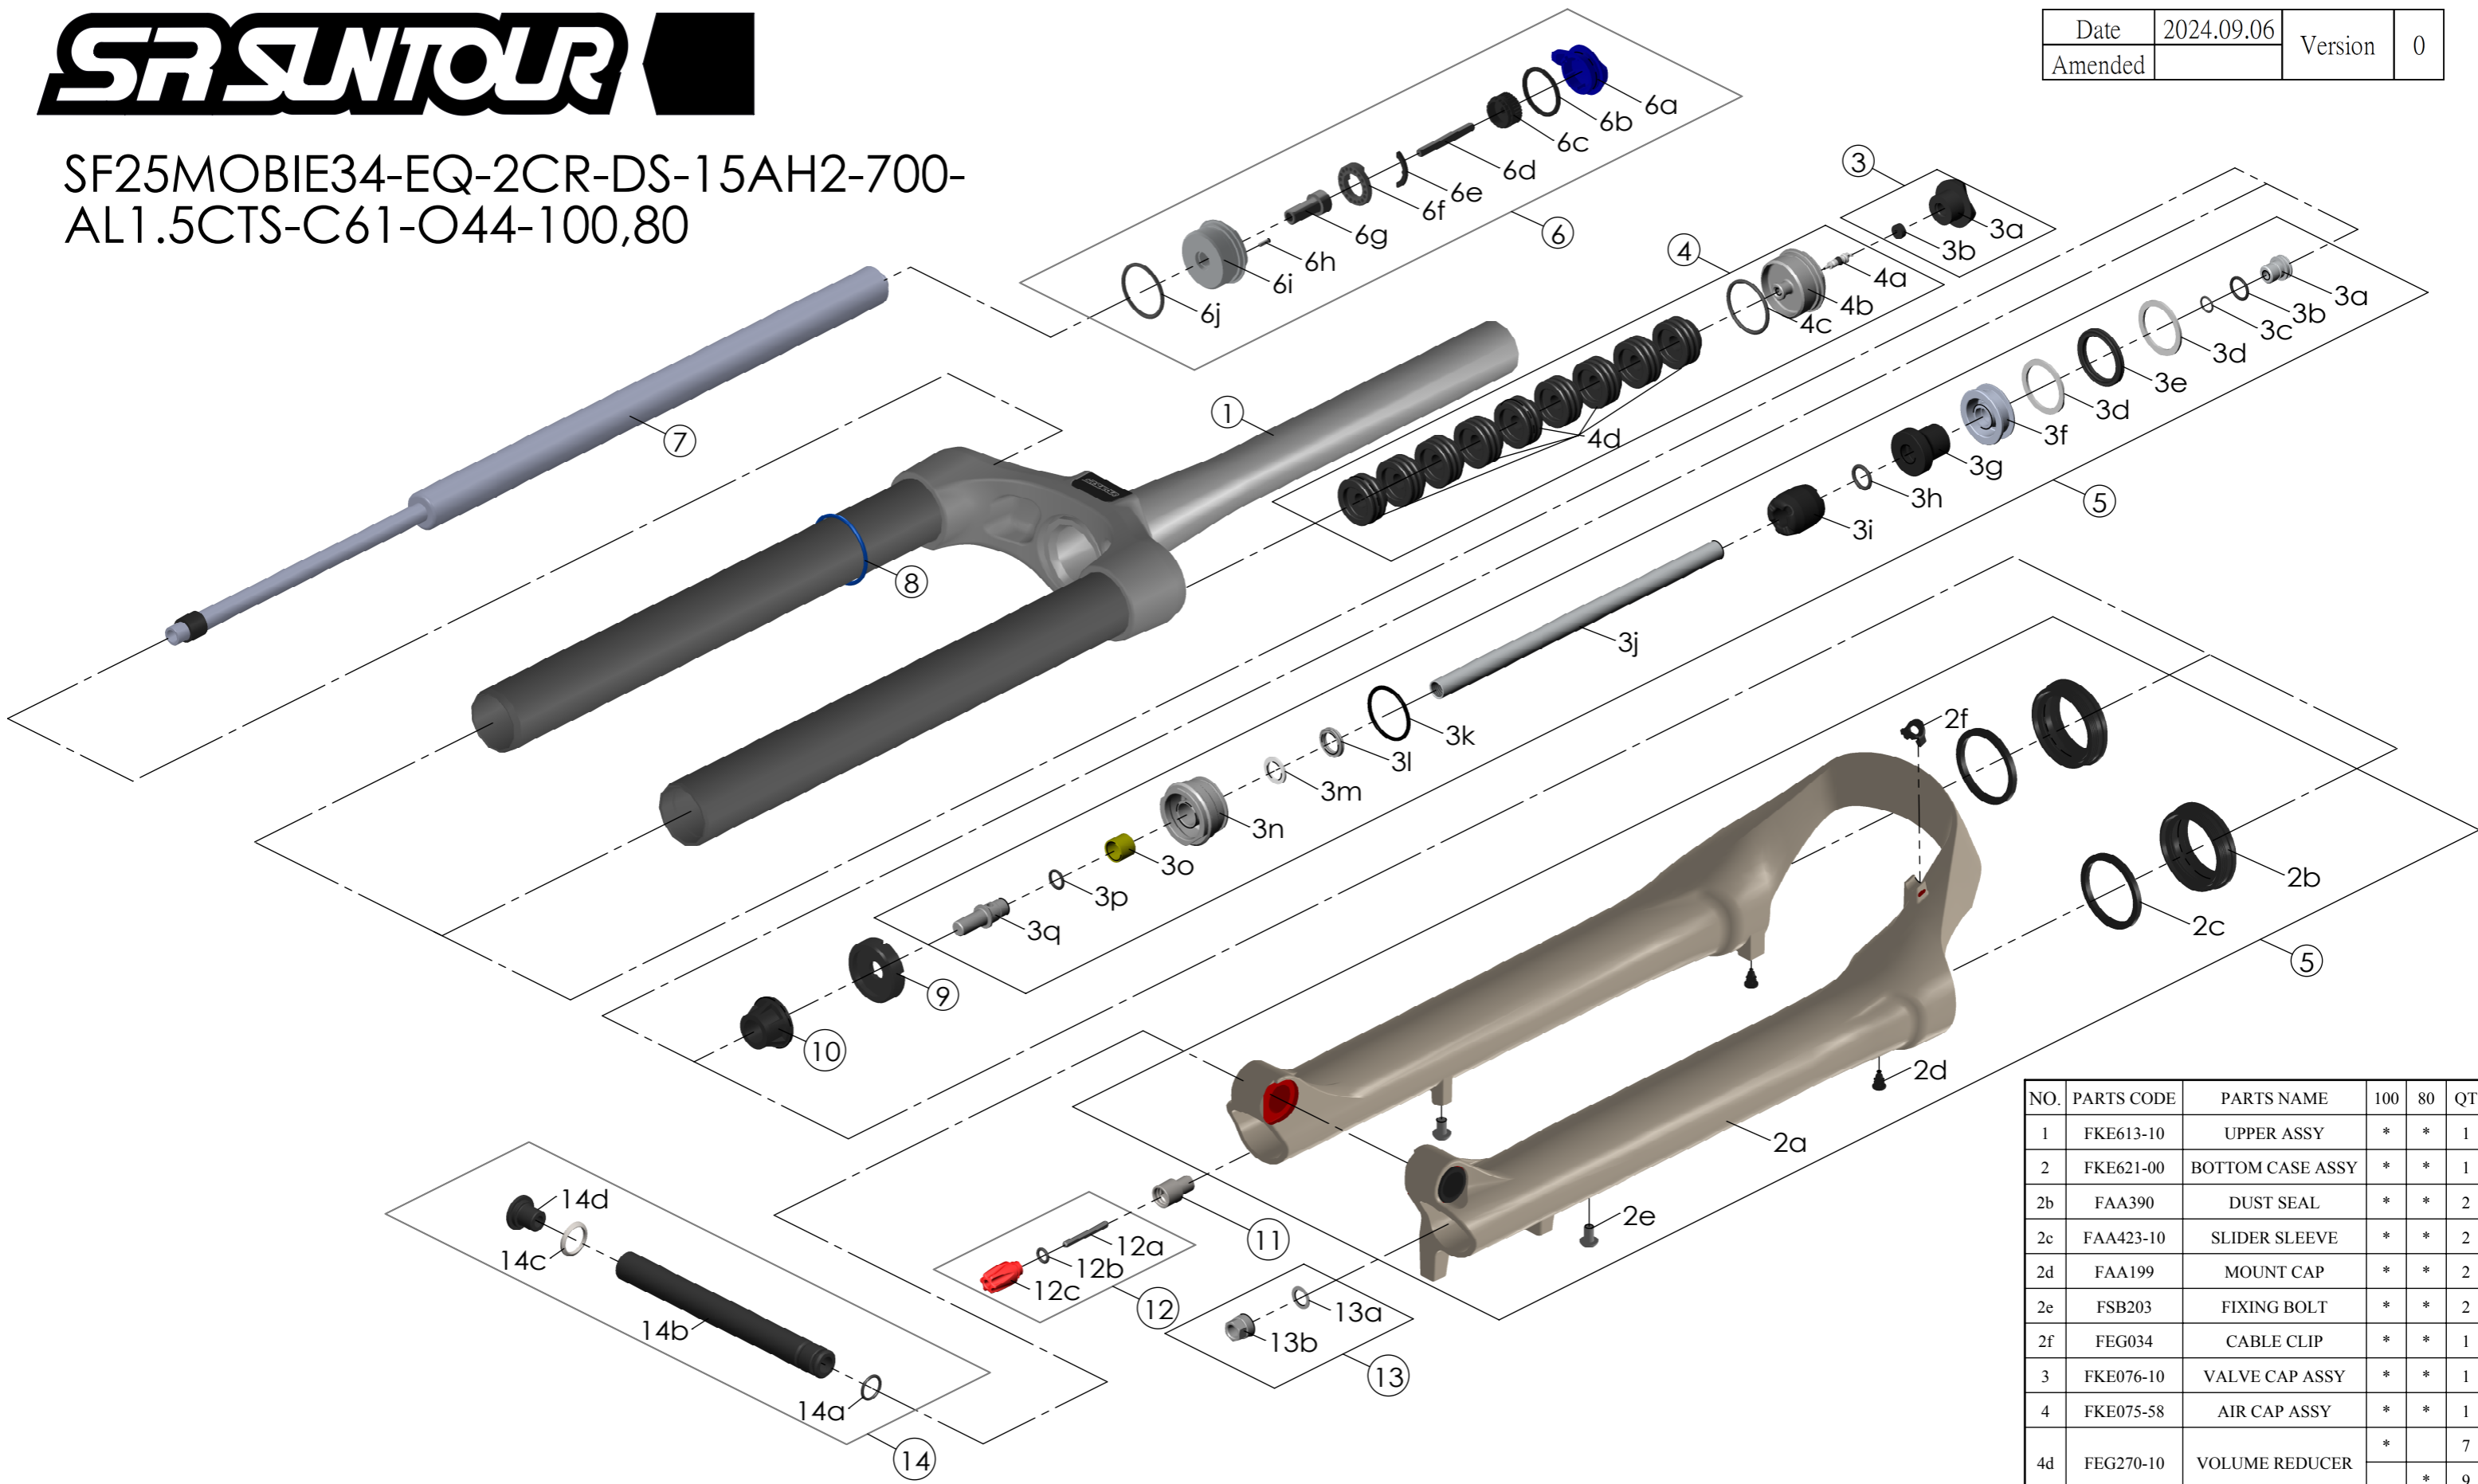

SF25MOBIE34-EQ-2CR-DS-15AH2-700-  
AL1.5CTS-C61-O44-100,80

Date	2024.09.06	Version	0
Amended			

NO.	PARTS CODE	PARTS NAME	100	80	QT
1	FKE613-10	UPPER ASSY	*	*	1
2	FKE621-00	BOTTOM CASE ASSY	*	*	1
2b	FAA390	DUST SEAL	*	*	2
2c	FAA423-10	SLIDER SLEEVE	*	*	2
2d	FAA199	MOUNT CAP	*	*	2
2e	FSB203	FIXING BOLT	*	*	2
2f	FEG034	CABLE CLIP	*	*	1
3	FKE076-10	VALVE CAP ASSY	*	*	1
4	FKE075-58	AIR CAP ASSY	*	*	1
4d	FEG270-10	VOLUME REDUCER	*		7
				*	9
5	FKE577-17	SUPPORT TUBE ASSY	*		1
	FKE577-27			*	1
6	FKE526-27	2CR TOP CAP ASSY	*	*	1
7	FUN200-00	LO-R UNIT	*	*	1
8	FAA397-30	O RING	*	*	1
9	FEP687-10	BOTTOM BUMPER	*	*	1
10	FEG242-10	BOTTOM STOPPER	*	*	1

NO.	PARTS CODE	PARTS NAME	100	80	QT
11	FSB058	DAMPER FIXING BOLT	*	*	1
12	FKA004-22	DAMPER KNOB ASSY	*	*	1
13	FKA063-03	FIXING NUT SET	*	*	1
14	FKA117-00	15AH2-110 AXLE SET	*	*	1