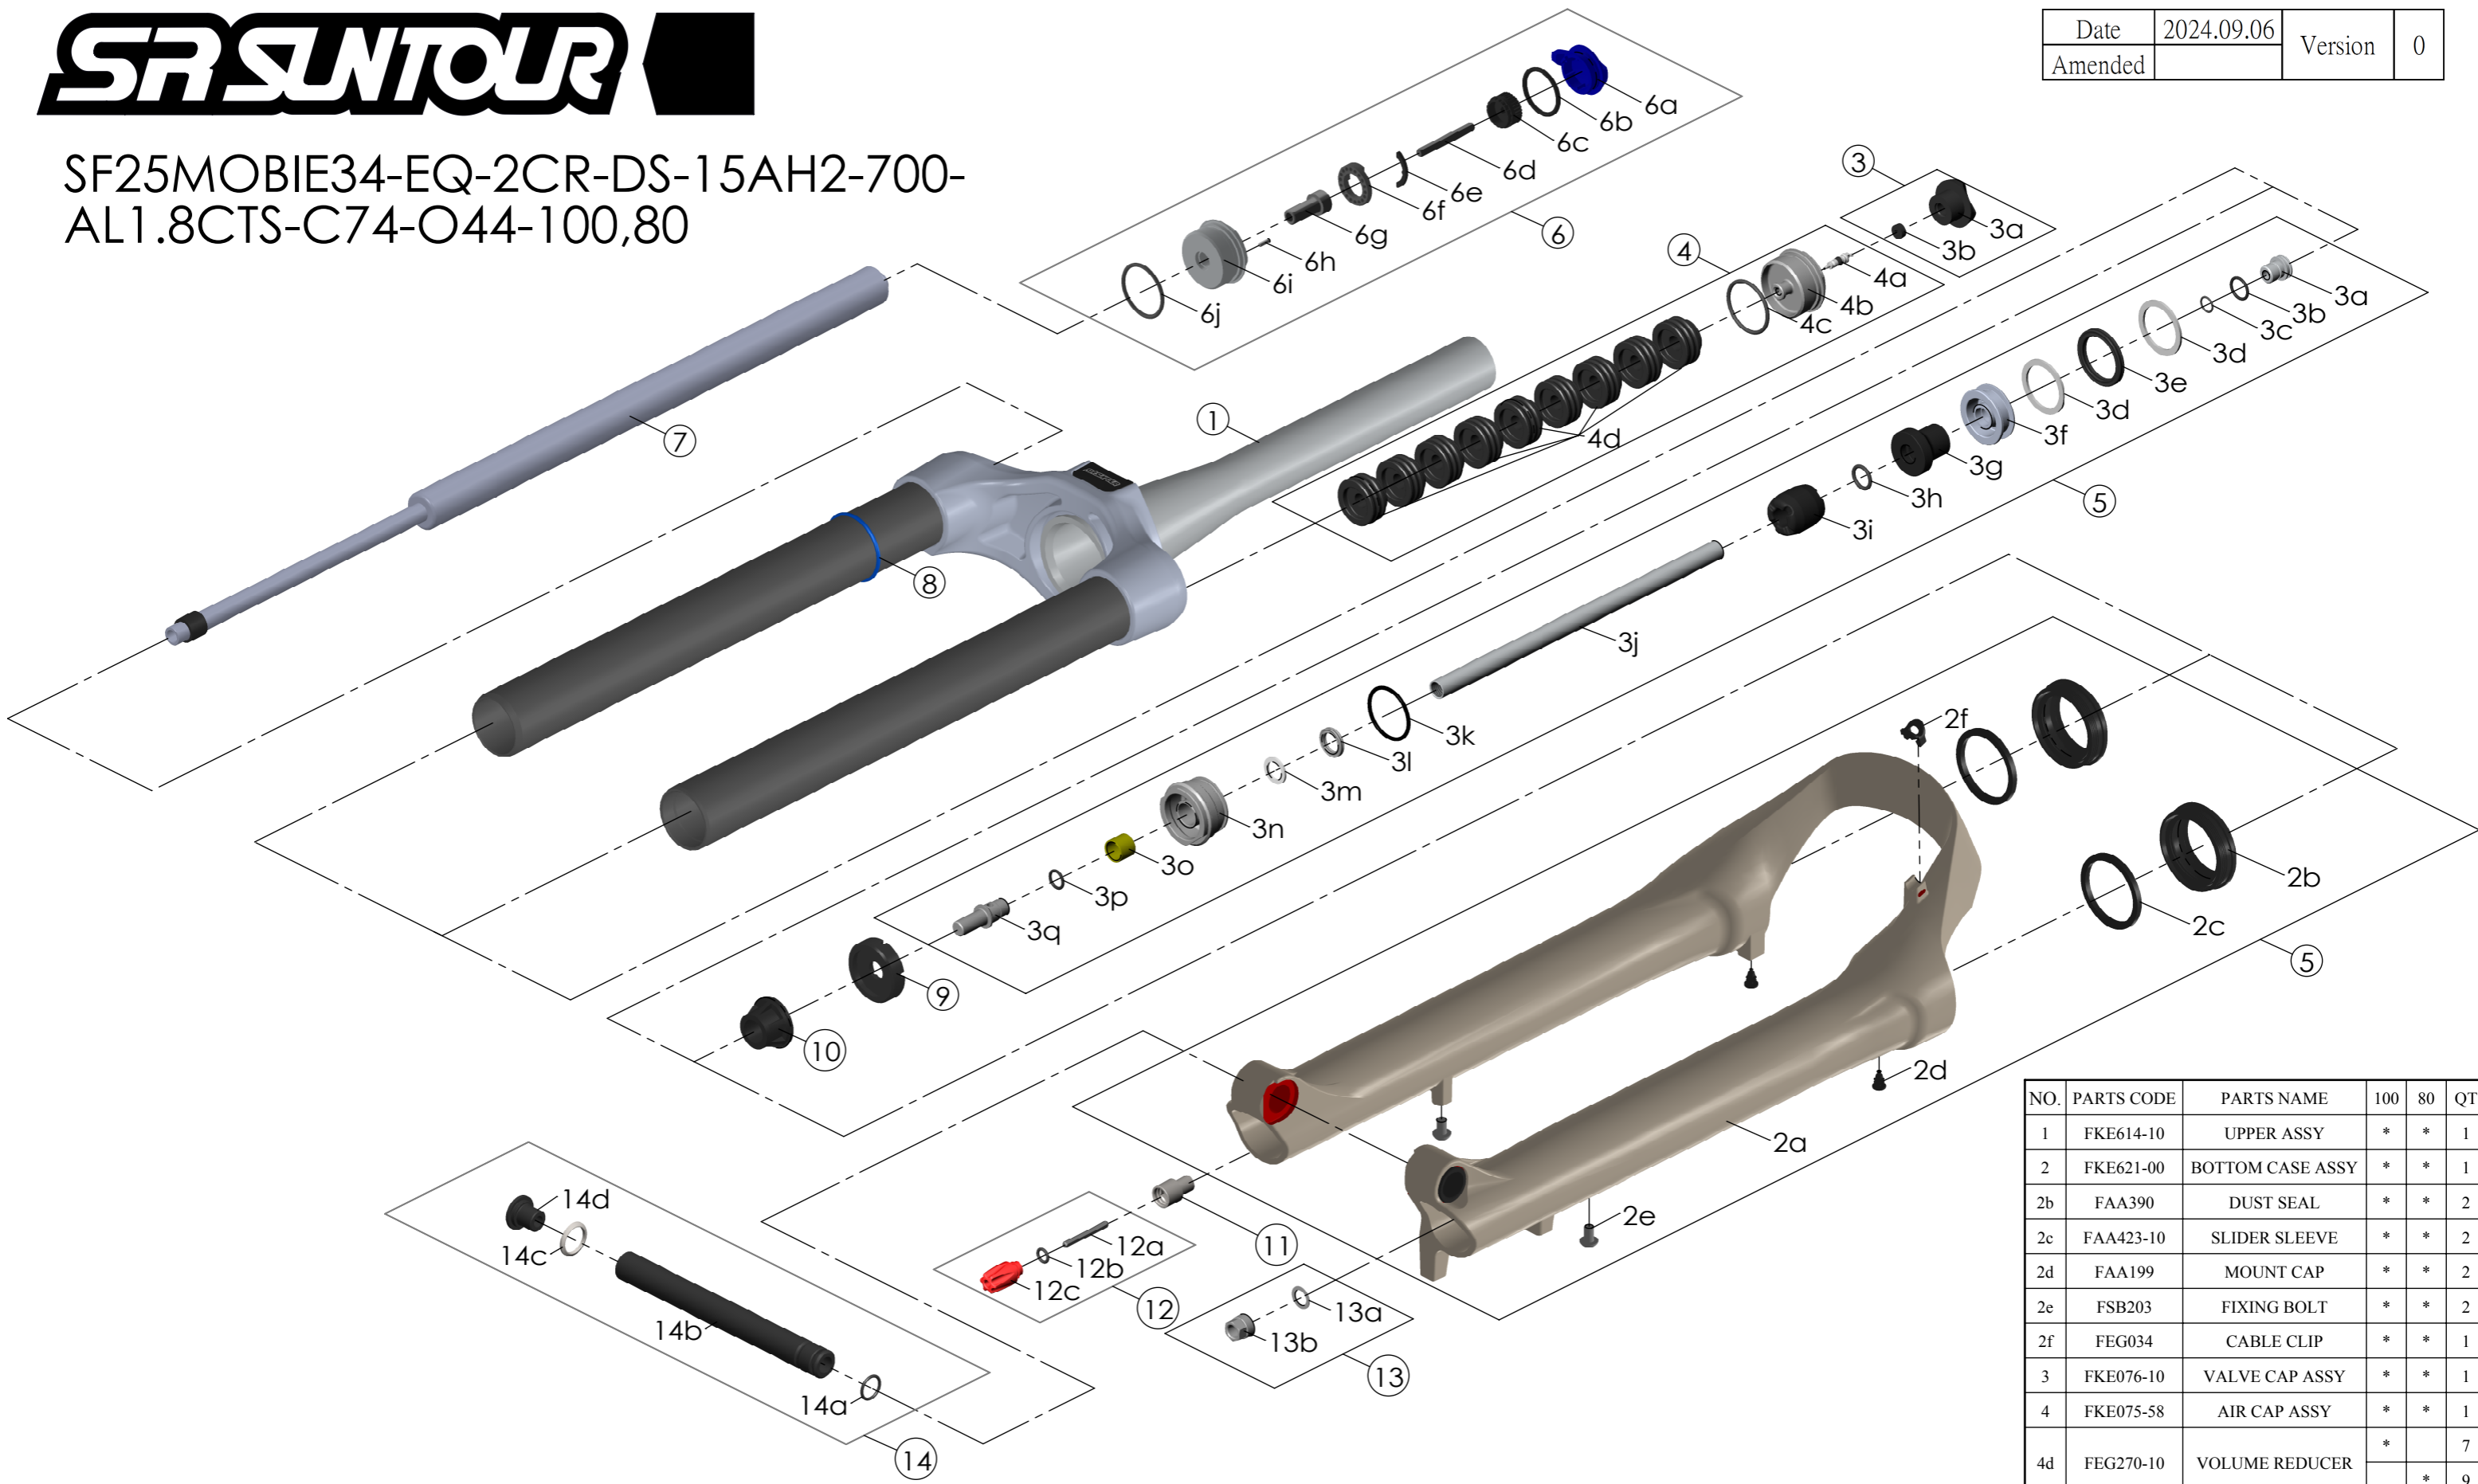

SF25MOBIE34-EQ-2CR-DS-15AH2-700-
AL1.8CTS-C74-O44-100,80

Date	2024.09.06	Version	0
Amended			

NO.	PARTS CODE	PARTS NAME	100	80	QT
1	FKE614-10	UPPER ASSY	*	*	1
2	FKE621-00	BOTTOM CASE ASSY	*	*	1
2b	FAA390	DUST SEAL	*	*	2
2c	FAA423-10	SLIDER SLEEVE	*	*	2
2d	FAA199	MOUNT CAP	*	*	2
2e	FSB203	FIXING BOLT	*	*	2
2f	FEG034	CABLE CLIP	*	*	1
3	FKE076-10	VALVE CAP ASSY	*	*	1
4	FKE075-58	AIR CAP ASSY	*	*	1
4d	FEG270-10	VOLUME REDUCER	*		7
				*	9
5	FKE577-17	SUPPORT TUBE ASSY	*		1
	FKE577-27			*	1
6	FKE526-27	2CR TOP CAP ASSY	*	*	1
7	FUN200-00	LO-R UNIT	*	*	1
8	FAA397-30	O RING	*	*	1
9	FEP687-10	BOTTOM BUMPER	*	*	1
10	FEG242-10	BOTTOM STOPPER	*	*	1

NO.	PARTS CODE	PARTS NAME	100	80	QT
11	FSB058	DAMPER FIXING BOLT	*	*	1
12	FKA004-22	DAMPER KNOB ASSY	*	*	1
13	FKA063-03	FIXING NUT SET	*	*	1
14	FKA117-00	15AH2-110 AXLE SET	*	*	1