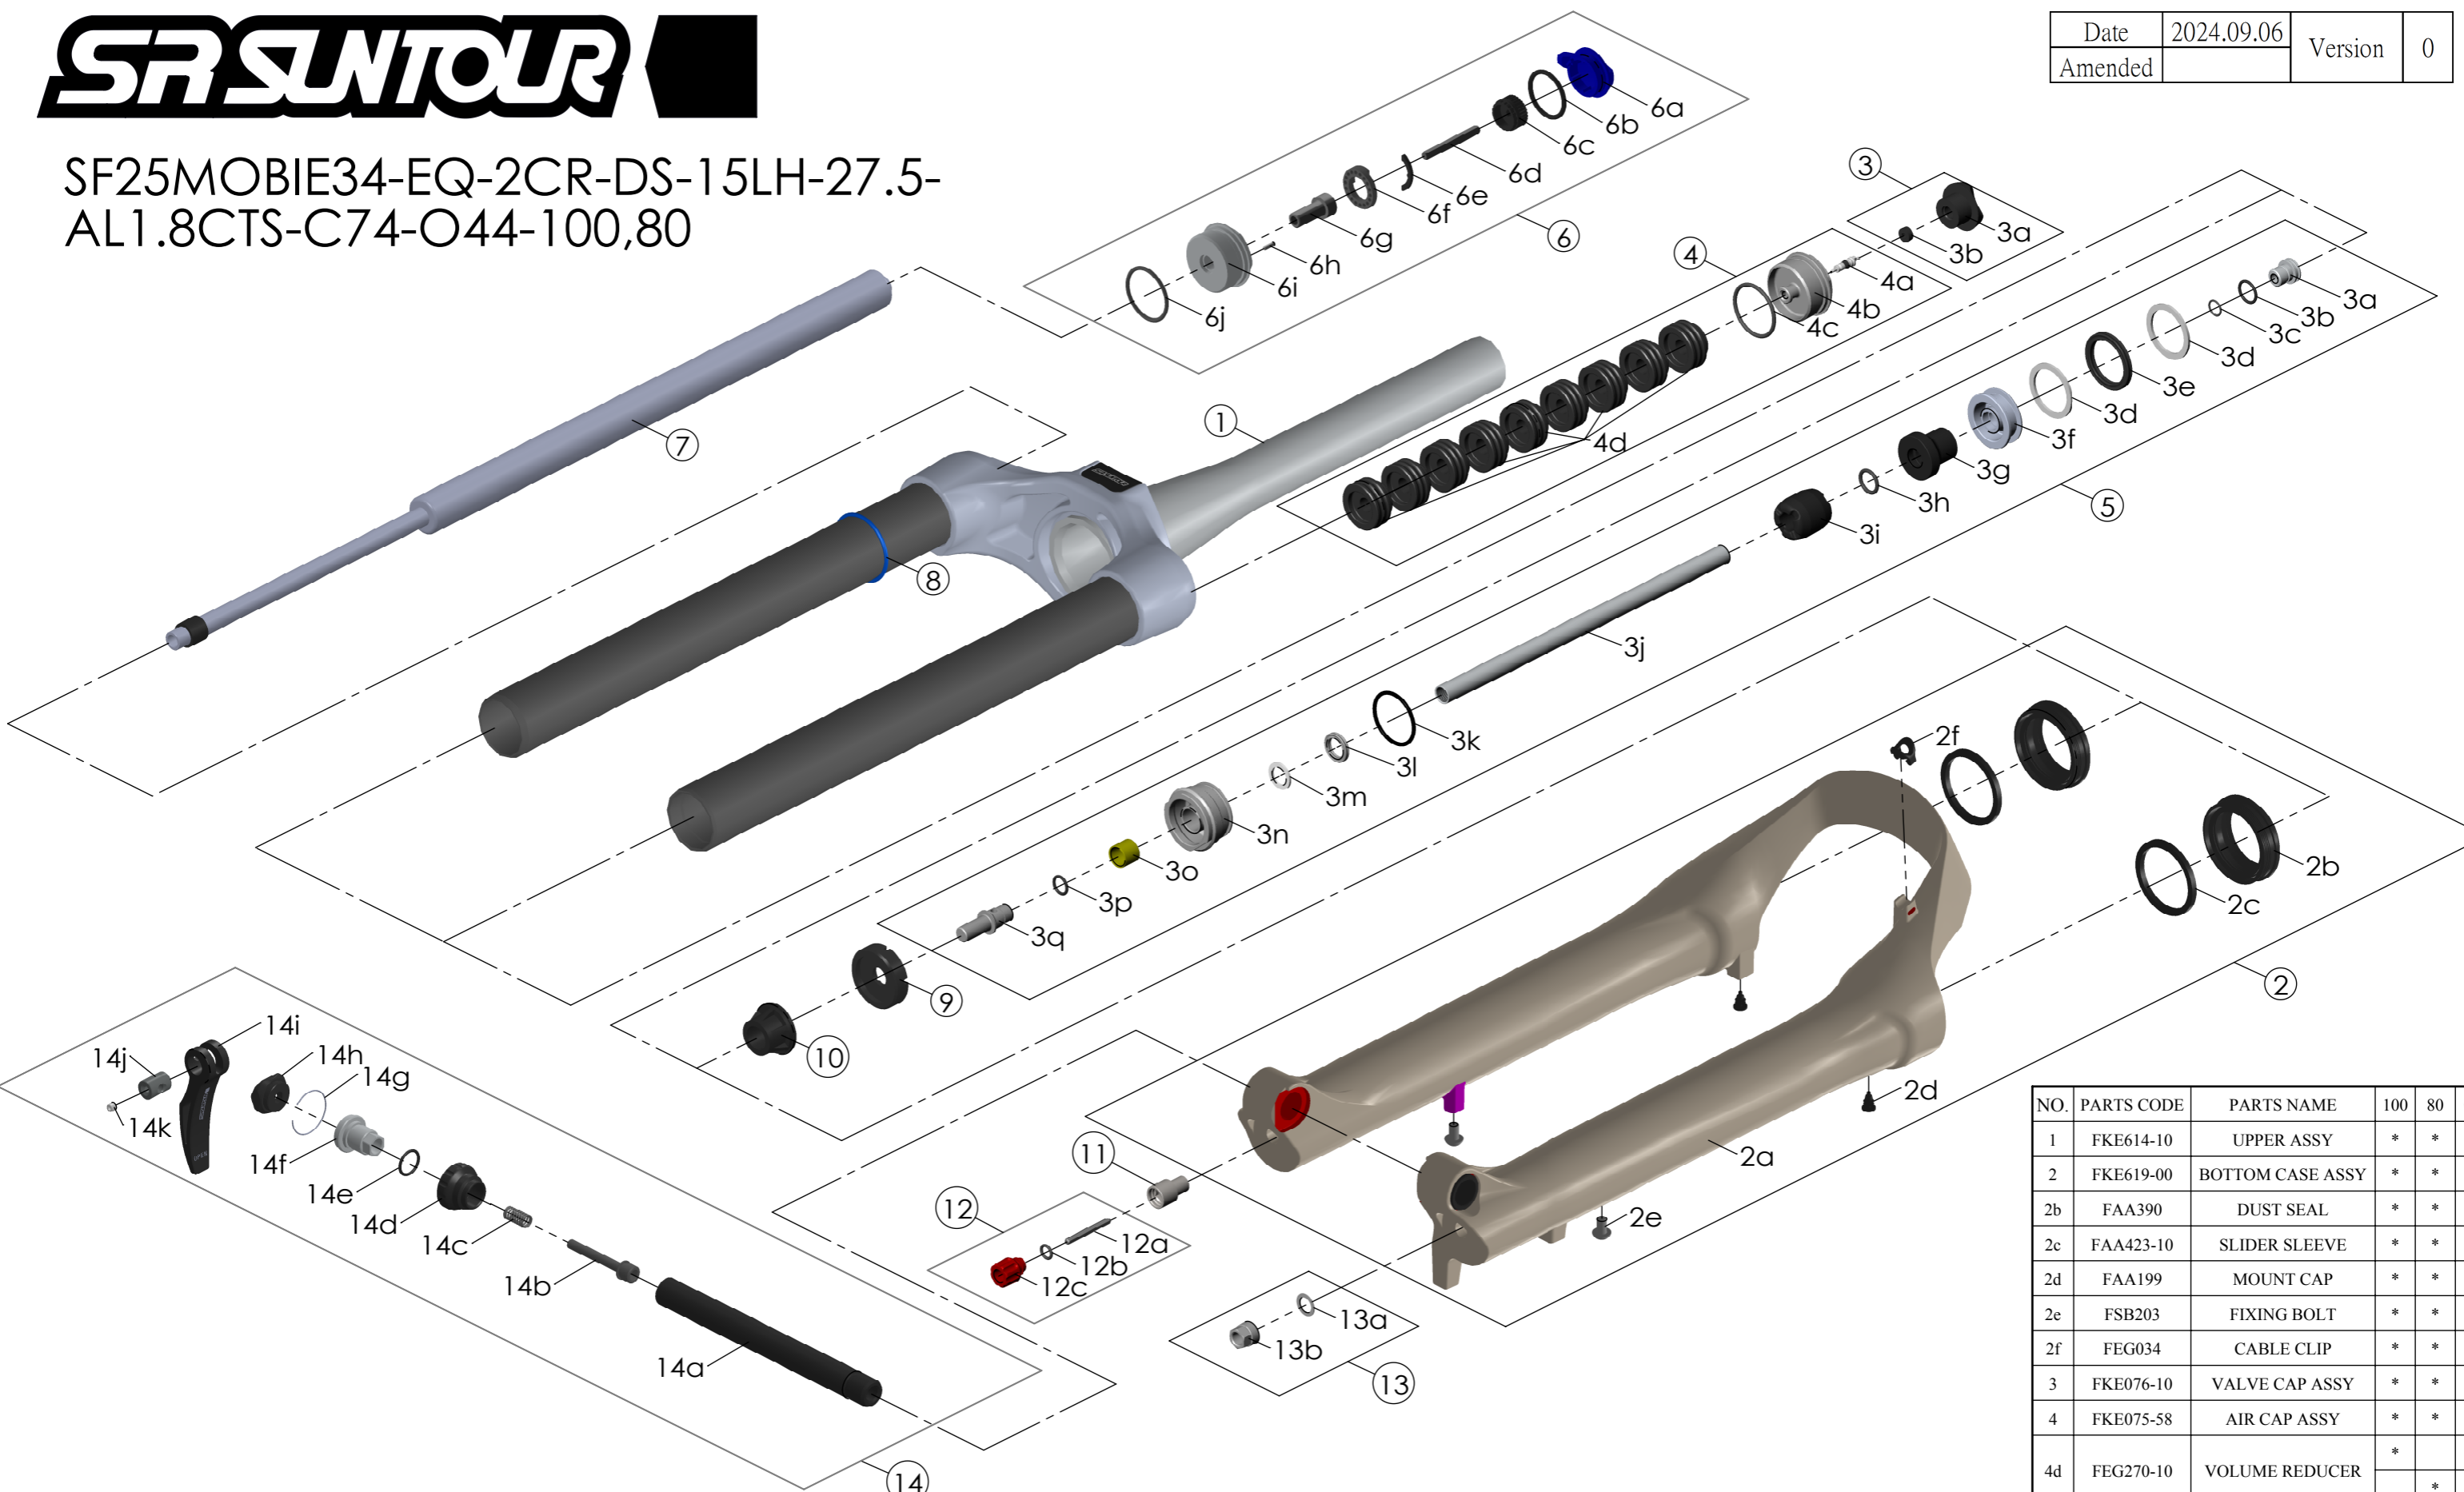

SF25MOBIE34-EQ-2CR-DS-15LH-27.5-
AL1.8CTS-C74-O44-100,80

NO.	PARTS CODE	PARTS NAME	100	80	QT
11	FSB058	DAMPER FIXING BOLT	*	*	1
12	FKA004-30	REBOUND KNOB ASSY	*	*	1
13	FKA063-03	FIXING NUT SET	*	*	1
14	FKA116-02	15LH-110 AXLE SET	*	*	1

NO.	PARTS CODE	PARTS NAME	100	80	QT
1	FKE614-10	UPPER ASSY	*	*	1
2	FKE619-00	BOTTOM CASE ASSY	*	*	1
2b	FAA390	DUST SEAL	*	*	2
2c	FAA423-10	SLIDER SLEEVE	*	*	2
2d	FAA199	MOUNT CAP	*	*	2
2e	FSB203	FIXING BOLT	*	*	2
2f	FEG034	CABLE CLIP	*	*	1
3	FKE076-10	VALVE CAP ASSY	*	*	1
4	FKE075-58	AIR CAP ASSY	*	*	1
4d	FEG270-10	VOLUME REDUCER	*		7
				*	9
5	FKE577-17	SUPPORT TUBE ASSY	*		1
	FKE577-27			*	1
6	FKE526-27	2CR TOP CAP ASSY	*	*	1
7	FUN200-00	LO-R UNIT	*	*	1
8	FAA397-30	O RING	*	*	1
9	FEP687-10	BOTTOM BUMPER	*	*	1
10	FEG242-10	BOTTOM STOPPER	*	*	1