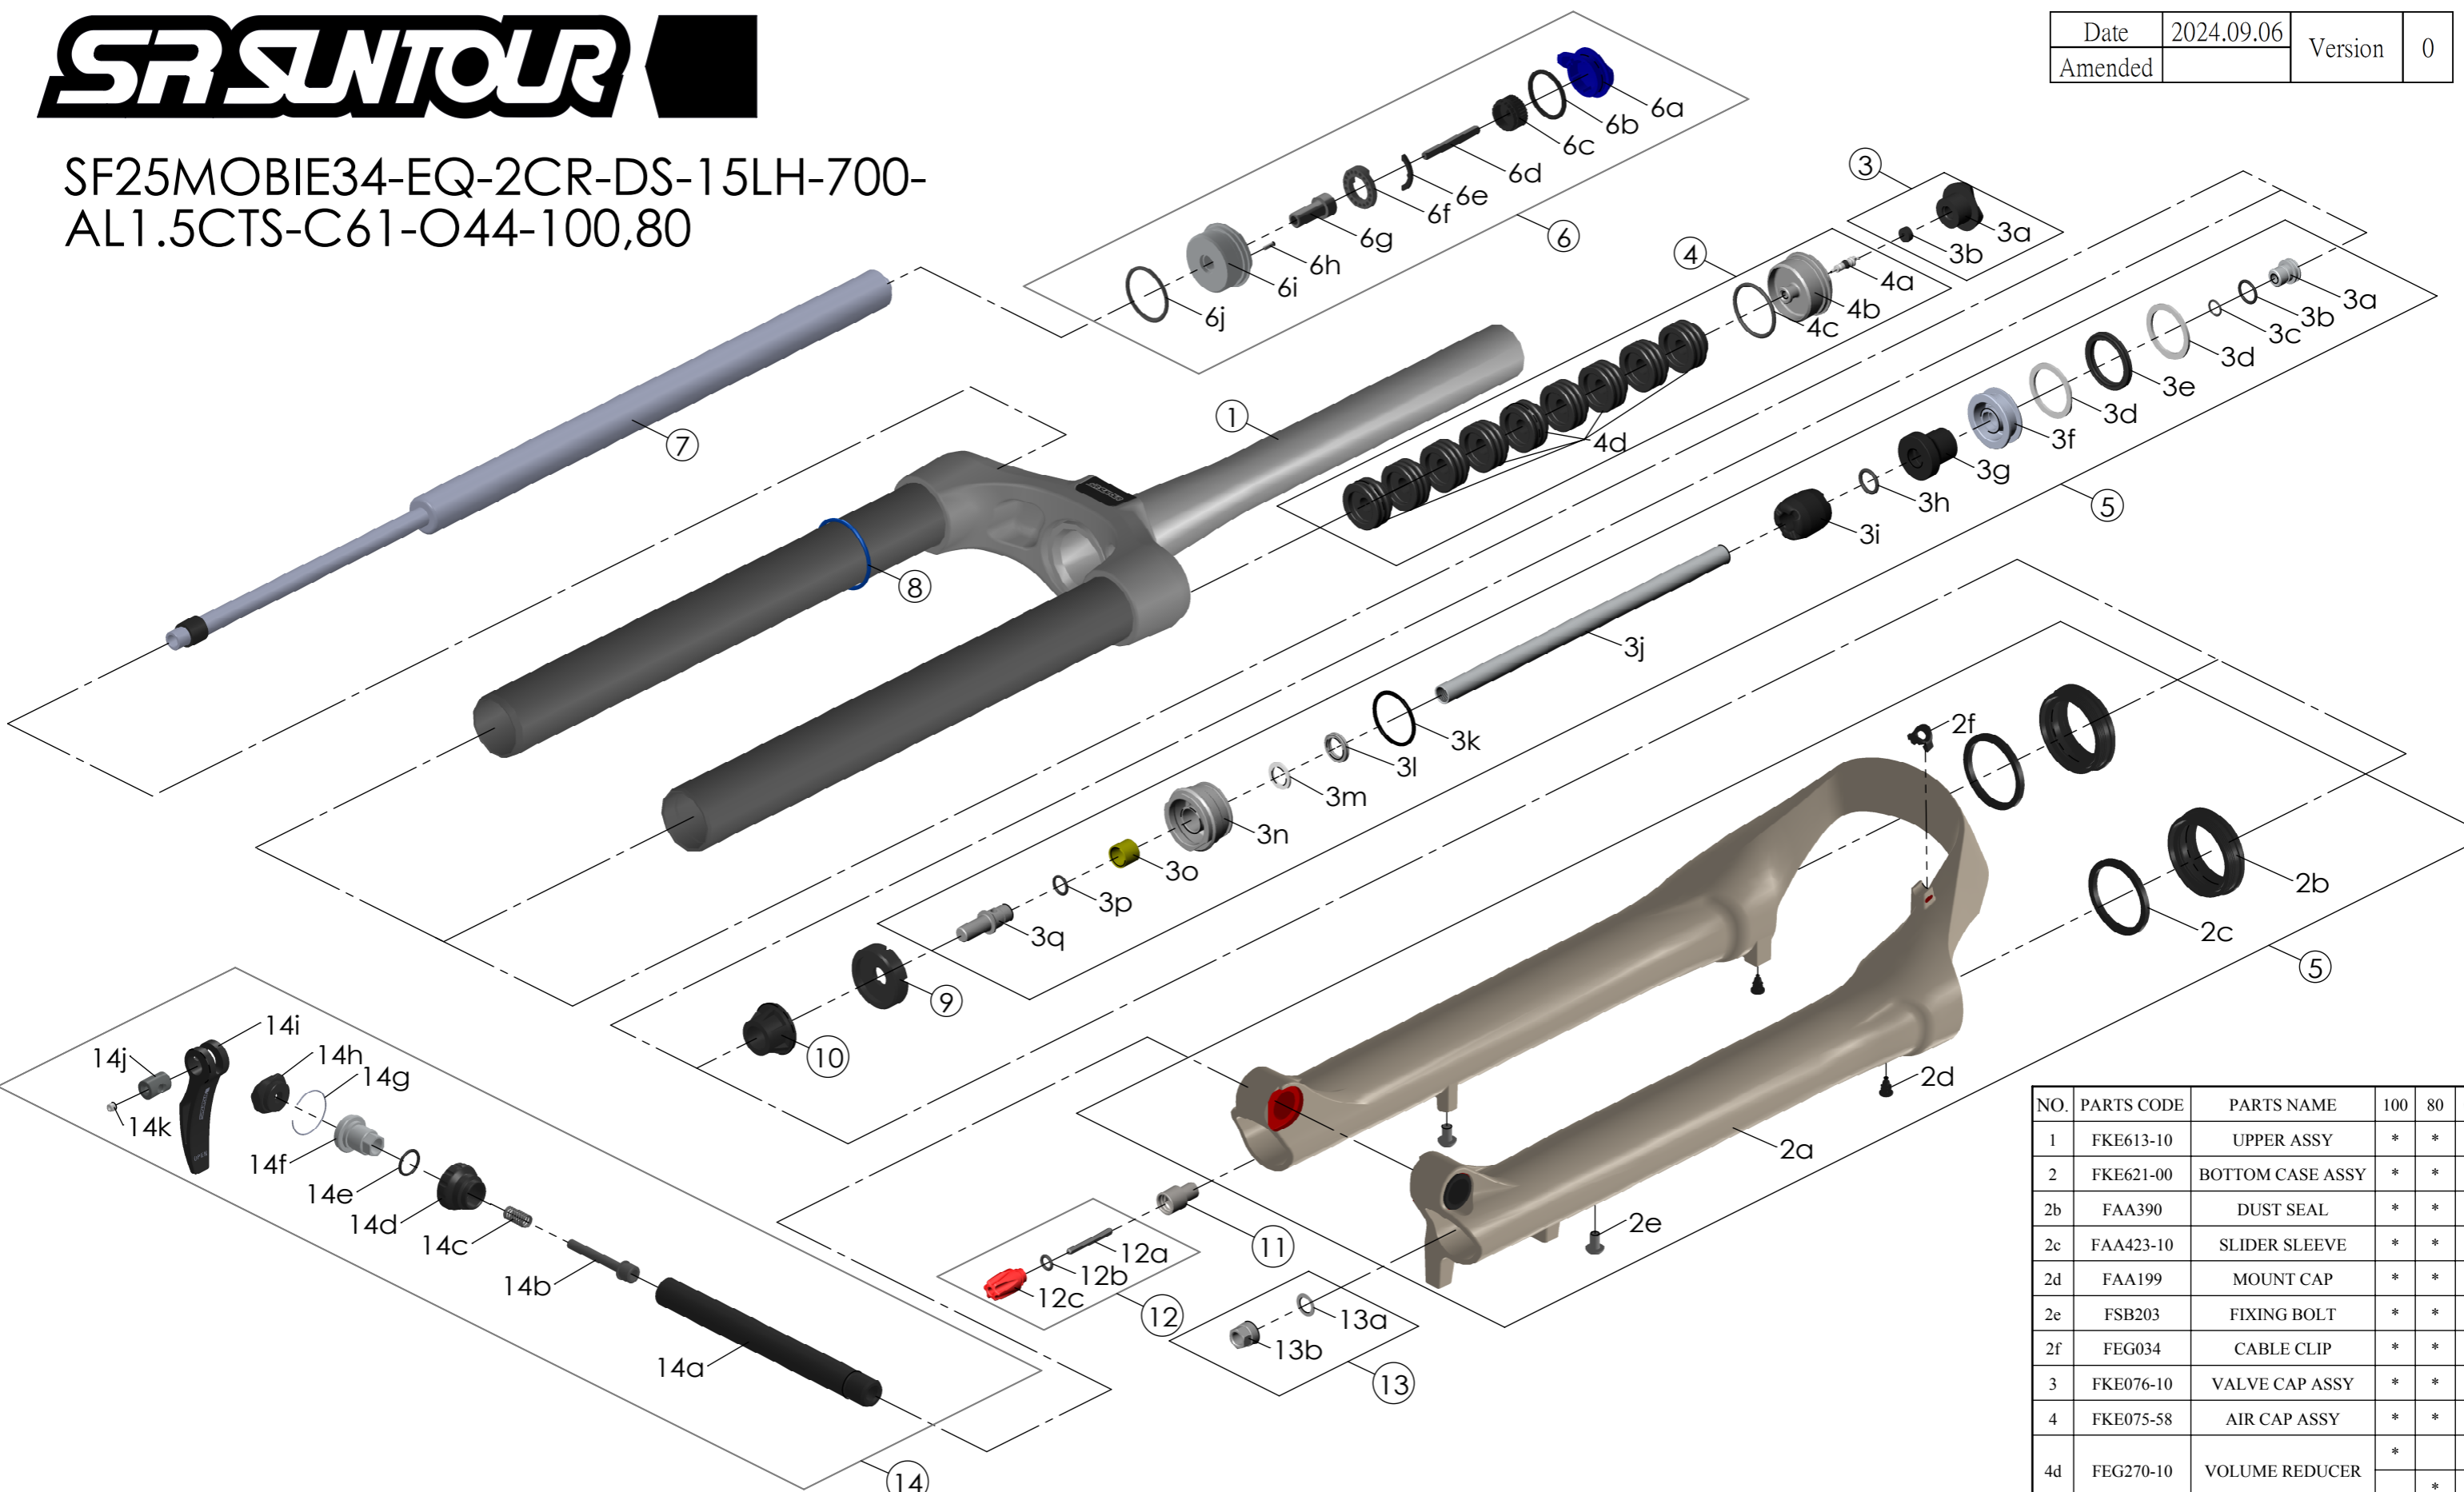

SF25MOBIE34-EQ-2CR-DS-15LH-700-  
AL1.5CTS-C61-O44-100,80

Date	2024.09.06	Version	0
Amended			

NO.	PARTS CODE	PARTS NAME	100	80	QT
11	FSB058	DAMPER FIXING BOLT	*	*	1
12	FKA004-22	DAMPER KNOB ASSY	*	*	1
13	FKA063-03	FIXING NUT SET	*	*	1
14	FKA116-02	15LH-110 AXLE SET	*	*	1

NO.	PARTS CODE	PARTS NAME	100	80	QT
1	FKE613-10	UPPER ASSY	*	*	1
2	FKE621-00	BOTTOM CASE ASSY	*	*	1
2b	FAA390	DUST SEAL	*	*	2
2c	FAA423-10	SLIDER SLEEVE	*	*	2
2d	FAA199	MOUNT CAP	*	*	2
2e	FSB203	FIXING BOLT	*	*	2
2f	FEG034	CABLE CLIP	*	*	1
3	FKE076-10	VALVE CAP ASSY	*	*	1
4	FKE075-58	AIR CAP ASSY	*	*	1
4d	FEG270-10	VOLUME REDUCER	*		7
				*	9
5	FKE577-17	SUPPORT TUBE ASSY	*		1
	FKE577-27			*	1
6	FKE526-27	2CR TOP CAP ASSY	*	*	1
7	FUN200-00	LO-R UNIT	*	*	1
8	FAA397-30	O RING	*	*	1
9	FEP687-10	BOTTOM BUMPER	*	*	1
10	FEG242-10	BOTTOM STOPPER	*	*	1