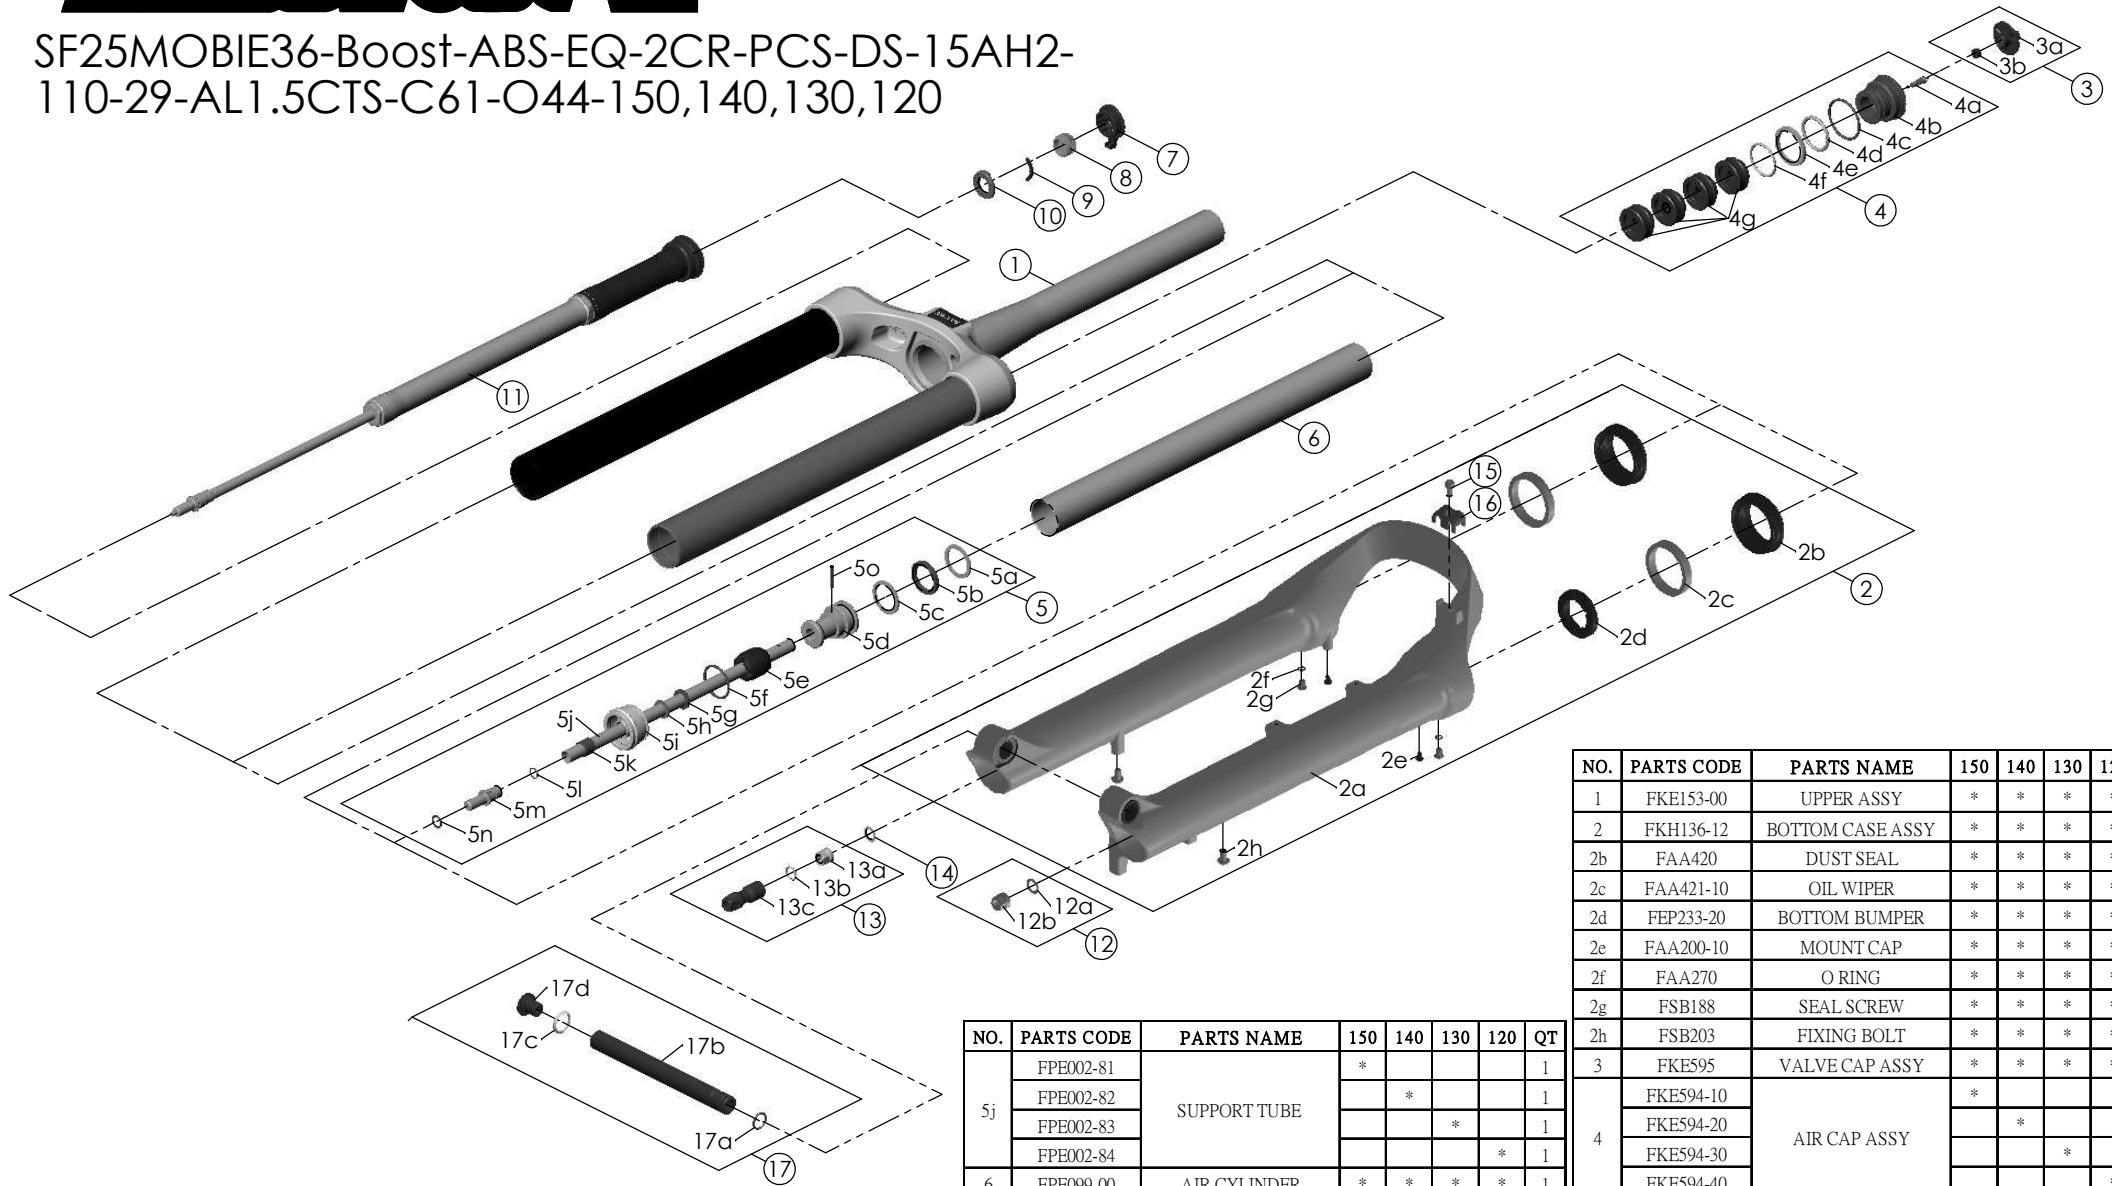

Date	2023.-06-12	Version	0
Amended			

SF25MOBIE36-Boost-ABS-EQ-2CR-PCS-DS-15AH2-110-29-AL1.5CTS-C61-O44-150,140,130,120

NO.	PARTS CODE	PARTS NAME	150	140	130	120	QT
1	FKE153-00	UPPER ASSY	*	*	*	*	1
2	FKH136-12	BOTTOM CASE ASSY	*	*	*	*	1
2b	FAA420	DUST SEAL	*	*	*	*	2
2c	FAA421-10	OIL WIPER	*	*	*	*	2
2d	FEP233-20	BOTTOM BUMPER	*	*	*	*	2
2e	FAA200-10	MOUNT CAP	*	*	*	*	2
2f	FAA270	O RING	*	*	*	*	2
2g	FSB188	SEAL SCREW	*	*	*	*	2
2h	FSB203	FIXING BOLT	*	*	*	*	2
3	FKE595	VALVE CAP ASSY	*	*	*	*	1
4	FKE594-10	AIR CAP ASSY	*				1
	FKE594-20			*		1	
	FKE594-30				*	1	
	FKE594-40					*	1
4g	FEG270-10	VOLUME REDUCER		*			4
					*		5
					*		6
						*	7
5	FKH154-01	SUPPORT TUBE ASSY	*				1
	FKH154-02			*		1	
	FKH154-03				*	1	
	FKH154-04				*	1	

NO.	PARTS CODE	PARTS NAME	150	140	130	120	QT
5j	FPE002-81	SUPPORT TUBE	*				1
	FPE002-82			*		1	
	FPE002-83				*	1	
	FPE002-84					*	1
6	FPE099-00	AIR CYLINDER	*	*	*	*	1
7	FKE590-01	2CR KNOB ASSY	*	*	*	*	1
8	FEE256-10	ADJUST CORE	*	*	*	*	1
9	FEE258	ADJUST CLICK	*	*	*	*	1
10	FEE257	CLICK HOLDER	*	*	*	*	1
11	FUN171-75	2CR-PCS UNIT	*	*	*	*	1
12	FKA063-03	FIXING NUT SET	*	*	*	*	1
13	FKE583	REBOUND KNOB ASSY	*	*	*	*	1
14	CSS014	WASHER	*	*	*	*	1

NO.	PARTS CODE	PARTS NAME	150	140	130	120	QT
15	FSB153	GUIDE FIXING BOLT	*	*	*	*	1
16	FEG519	CABLE GUIDE	*	*	*	*	1
17	FKA117-00	15AH2-110 THRU AXLE SET	*	*	*	*	1