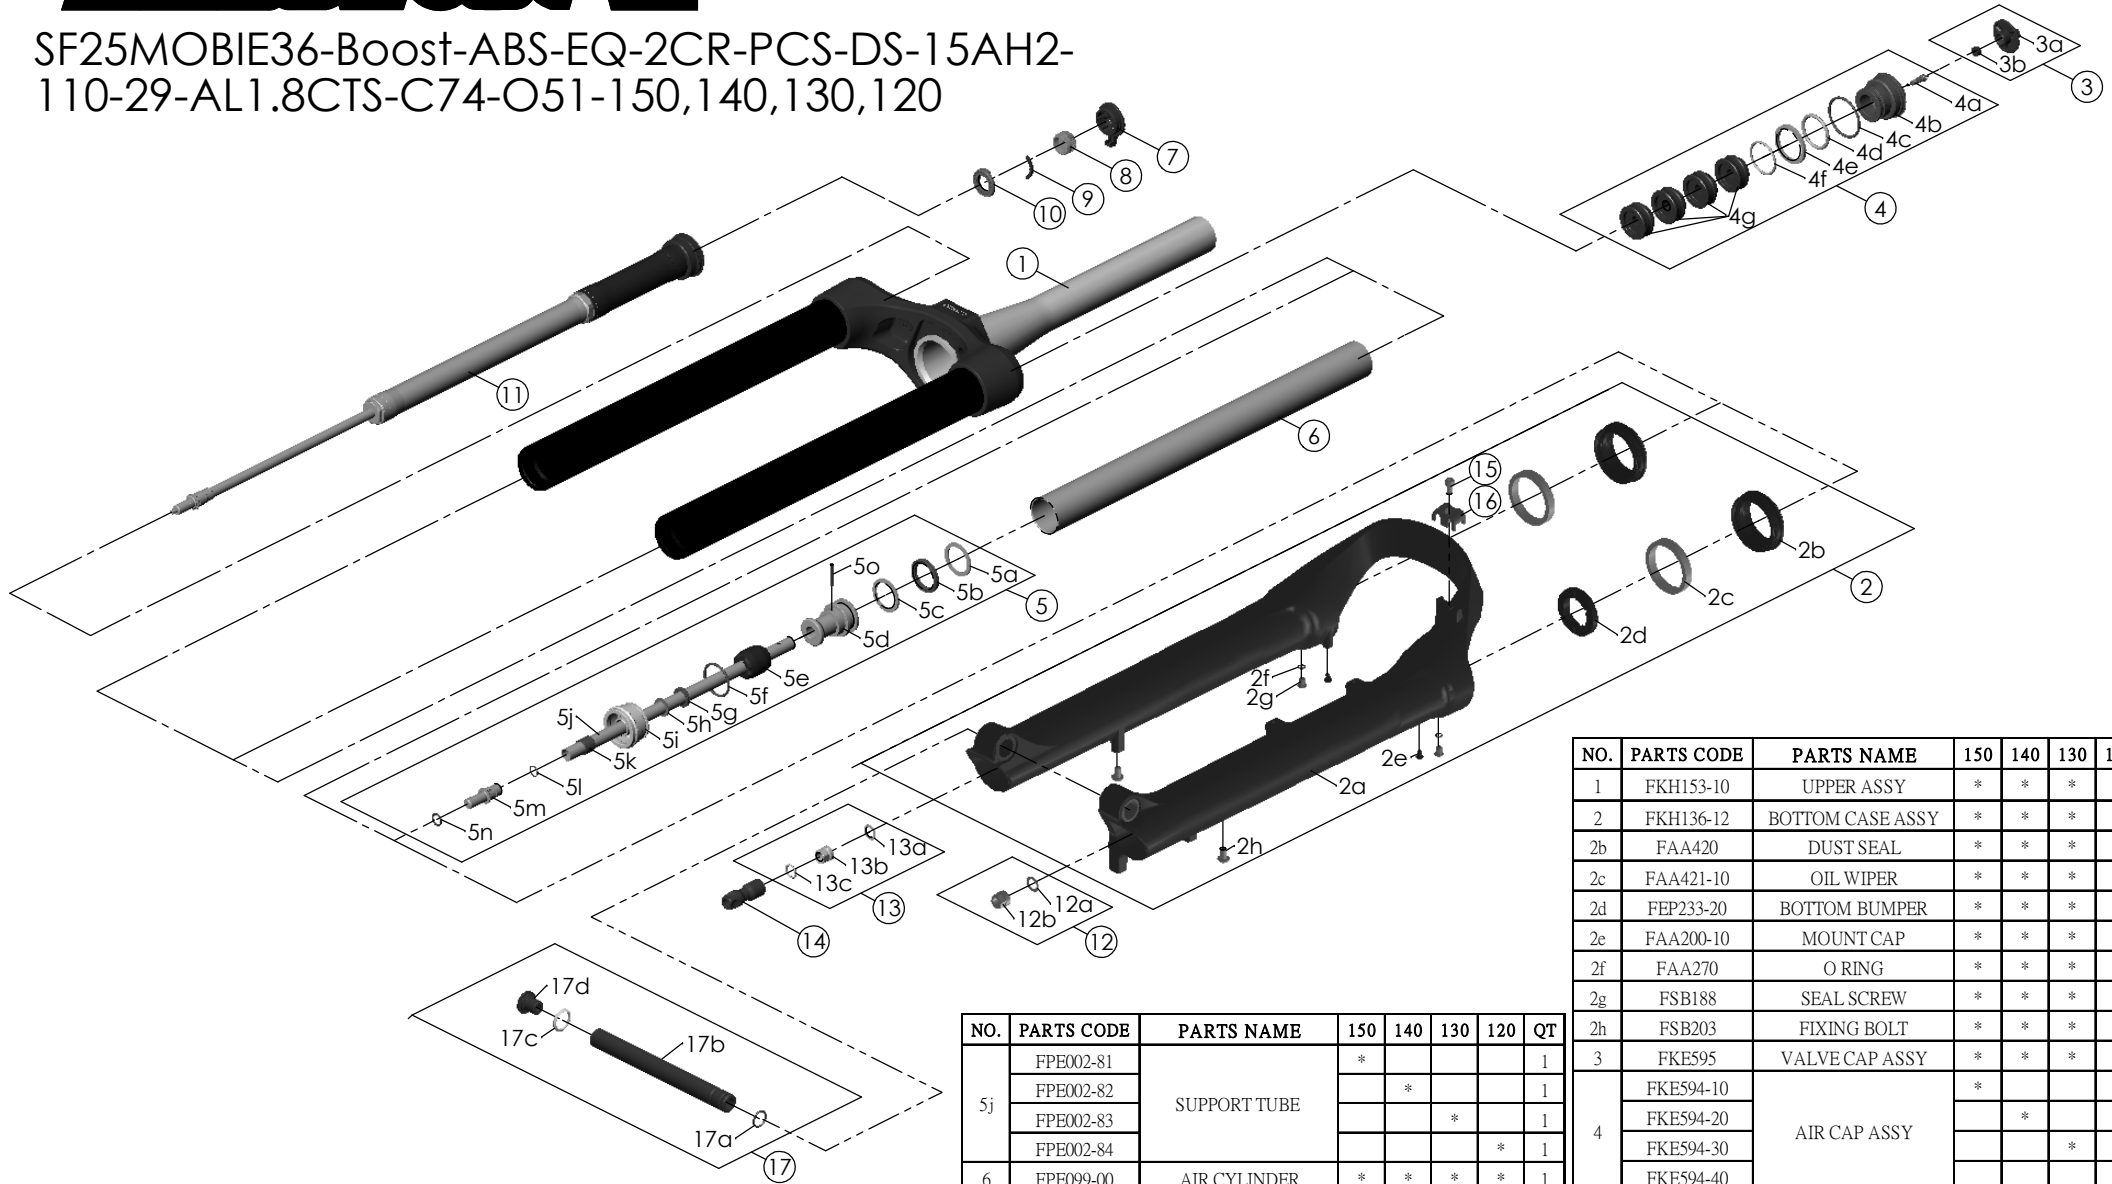

SF25MOBIE36-Boost-ABS-EQ-2CR-PCS-DS-15AH2-110-29-AL1.8CTS-C74-O51-150,140,130,120

NO.	PARTS CODE	PARTS NAME	150	140	130	120	QT
1	FKH153-10	UPPER ASSY	*	*	*	*	1
2	FKH136-12	BOTTOM CASE ASSY	*	*	*	*	1
2b	FAA420	DUST SEAL	*	*	*	*	2
2c	FAA421-10	OIL WIPER	*	*	*	*	2
2d	FEP233-20	BOTTOM BUMPER	*	*	*	*	2
2e	FAA200-10	MOUNT CAP	*	*	*	*	2
2f	FAA270	O RING	*	*	*	*	2
2g	FSB188	SEAL SCREW	*	*	*	*	2
2h	FSB203	FIXING BOLT	*	*	*	*	2
3	FKE595	VALVE CAP ASSY	*	*	*	*	1
4	FKE594-10	AIR CAP ASSY	*				1
	FKE594-20			*		1	
	FKE594-30				*	1	
	FKE594-40					*	1
4g	FEG270-10	VOLUME REDUCER	*				4
				*			5
					*		6
					*	7	
5	FKH154-01	SUPPORT TUBE ASSY	*				1
	FKH154-02			*		1	
	FKH154-03				*	1	
	FKH154-04					*	1

NO.	PARTS CODE	PARTS NAME	150	140	130	120	QT
5j	FPE002-81	SUPPORT TUBE	*				1
	FPE002-82			*		1	
	FPE002-83				*	1	
	FPE002-84					*	1
6	FPE099-00	AIR CYLINDER	*	*	*	*	1
7	FKE590-01	2CR KNOB ASSY	*	*	*	*	1
8	FEE256-10	ADJUST CORE	*	*	*	*	1
9	FEE258	ADJUST CLICK	*	*	*	*	1
10	FEE257	CLICK HOLDER	*	*	*	*	1
11	FUN171-75	2CR-PCS UNIT	*	*	*	*	1
12	FKA063-03	FIXING NUT SET	*	*	*	*	1
13	FKE436-04	FIXING NUT SET	*	*	*	*	1
14	FEG494-10	REBOUND KNOB	*	*	*	*	1

NO.	PARTS CODE	PARTS NAME	150	140	130	120	QT
15	FSB153	GUIDE FIXING BOLT	*	*	*	*	1
16	FEG519	CABLE GUIDE	*	*	*	*	1
17	FKA117-00	15AH2-110 THRU AXLE SET	*	*	*	*	1