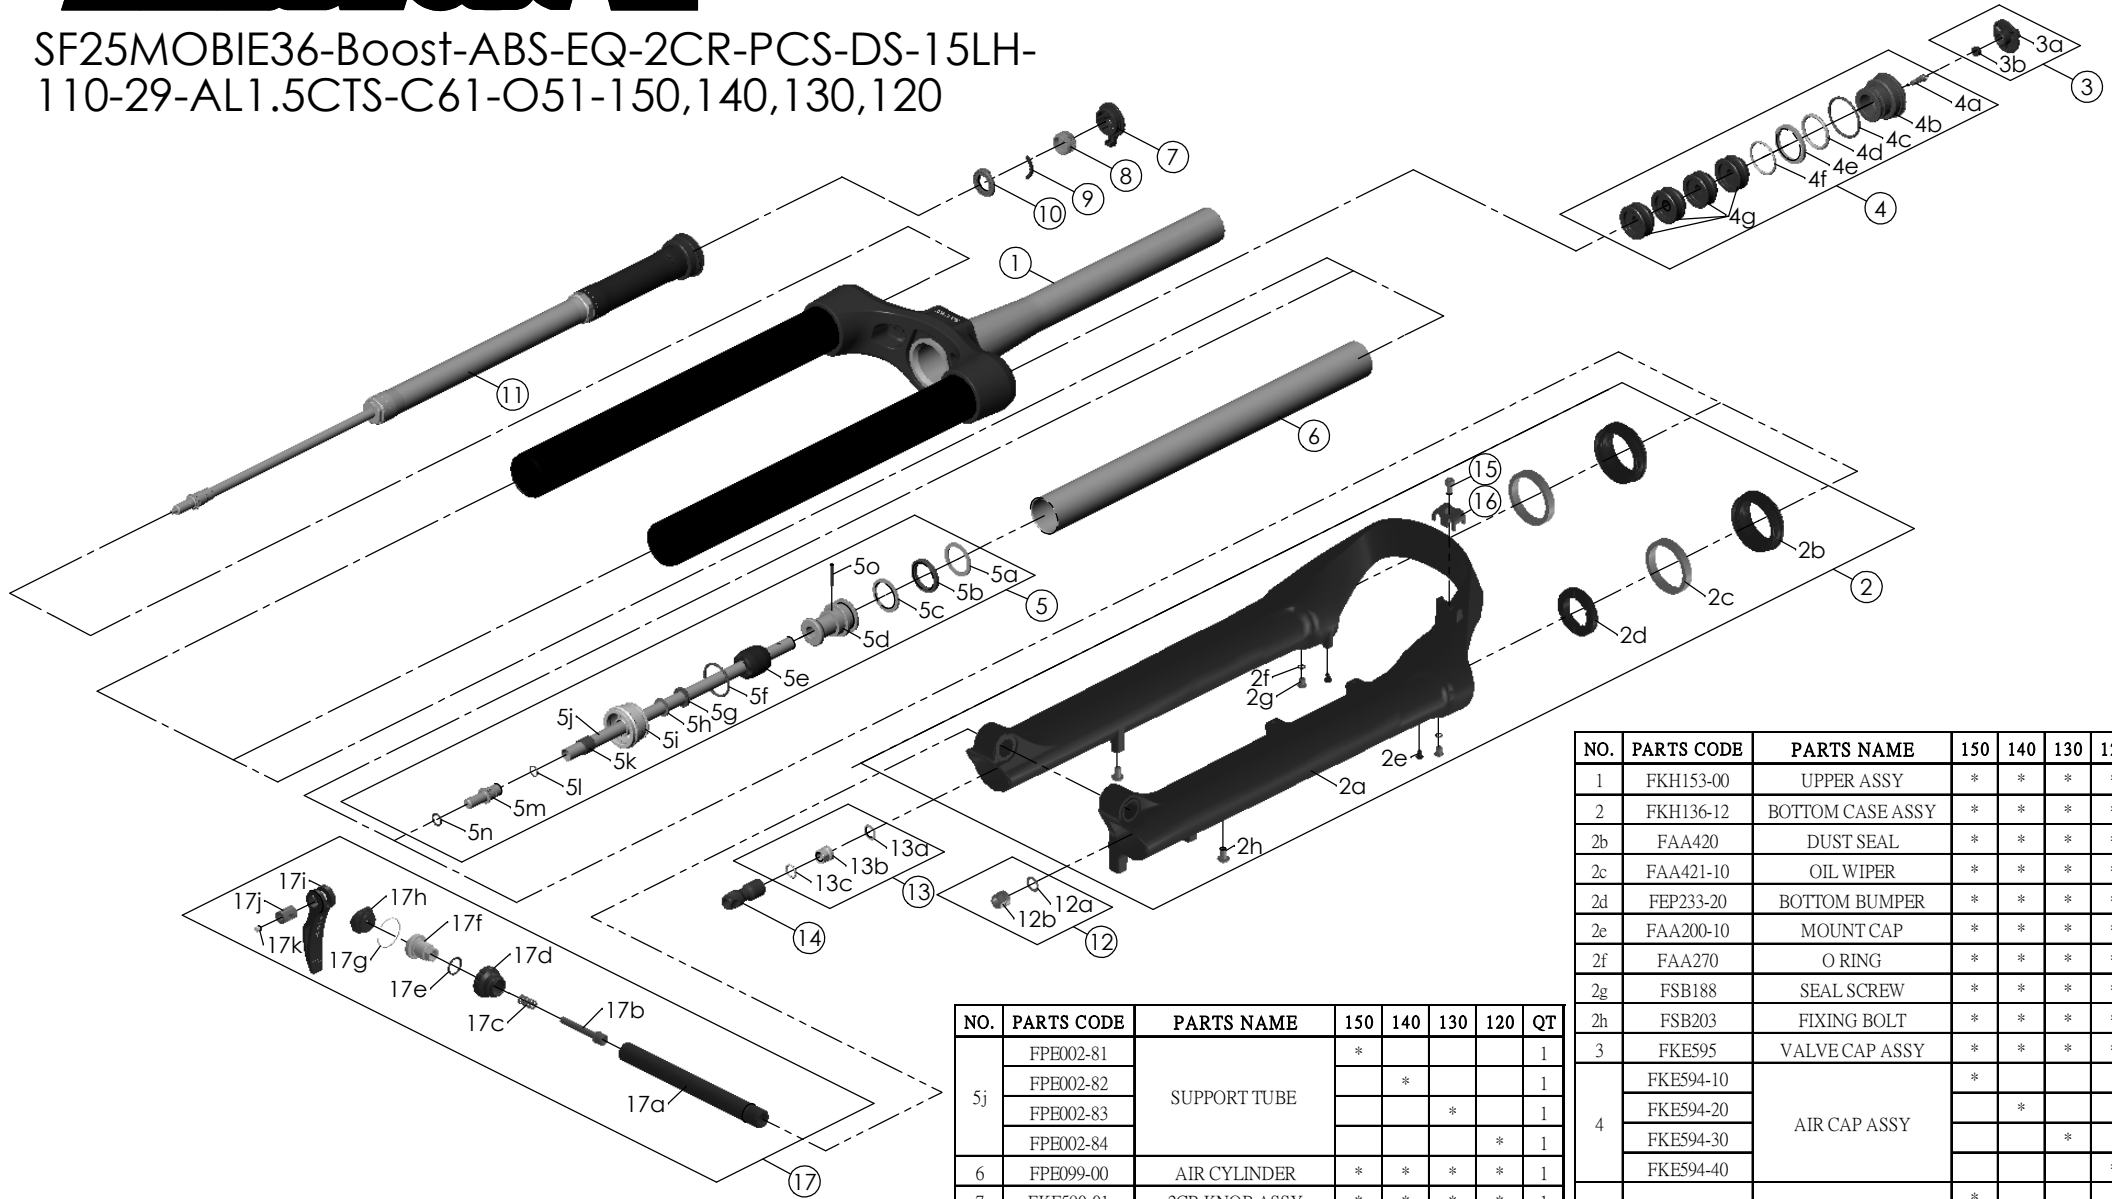

SF25MOBIE36-Boost-ABS-EQ-2CR-PCS-DS-15LH-110-29-AL1.5CTS-C61-O51-150,140,130,120

Date	2023.-06-12	Version	2
Amended	2024.12.19		

NO.	PARTS CODE	PARTS NAME	150	140	130	120	QT
15	FSB153	GUIDE FIXING BOLT	*	*	*	*	1
16	FEF519	CABLE GUIDE	*	*	*	*	1
17	FKA116-02	15LH-110 AXLE SET	*	*	*	*	1

NO.	PARTS CODE	PARTS NAME	150	140	130	120	QT
5j	FPE002-81	SUPPORT TUBE	*				1
	FPE002-82			*		1	
	FPE002-83				*	1	
	FPE002-84					* 1	
6	FPE099-00	AIR CYLINDER	*	*	*	*	1
7	FKE590-01	2CR KNOB ASSY	*	*	*	*	1
8	FEE256-10	ADJUST CORE	*	*	*	*	1
9	FEE258	ADJUST CLICK	*	*	*	*	1
10	FEE257	CLICK HOLDER	*	*	*	*	1
11	FUN171-75	2CR-PCS UNIT	*	*	*	*	1
12	FKA063-03	FIXING NUT SET	*	*	*	*	1
13	FKE436-04	FIXING NUT SET	*	*	*	*	1
14	FEF494-10	REBOUND KNOB	*	*	*	*	1

NO.	PARTS CODE	PARTS NAME	150	140	130	120	QT
1	FKH153-00	UPPER ASSY	*	*	*	*	1
2	FKH136-12	BOTTOM CASE ASSY	*	*	*	*	1
2b	FAA420	DUST SEAL	*	*	*	*	2
2c	FAA421-10	OIL WIPER	*	*	*	*	2
2d	FEP233-20	BOTTOM BUMPER	*	*	*	*	2
2e	FAA200-10	MOUNT CAP	*	*	*	*	2
2f	FAA270	O RING	*	*	*	*	2
2g	FSB188	SEAL SCREW	*	*	*	*	2
2h	FSB203	FIXING BOLT	*	*	*	*	2
3	FKE595	VALVE CAP ASSY	*	*	*	*	1
4	FKE594-10	AIR CAP ASSY	*				1
	FKE594-20			*		1	
	FKE594-30				*	1	
	FKE594-40					* 1	
4g	FEG270-10	VOLUME REDUCER	*				4
				*			5
					*		6
5	FKH154-01	SUPPORT TUBE ASSY	*				1
				*			1
					*		1
						*	1