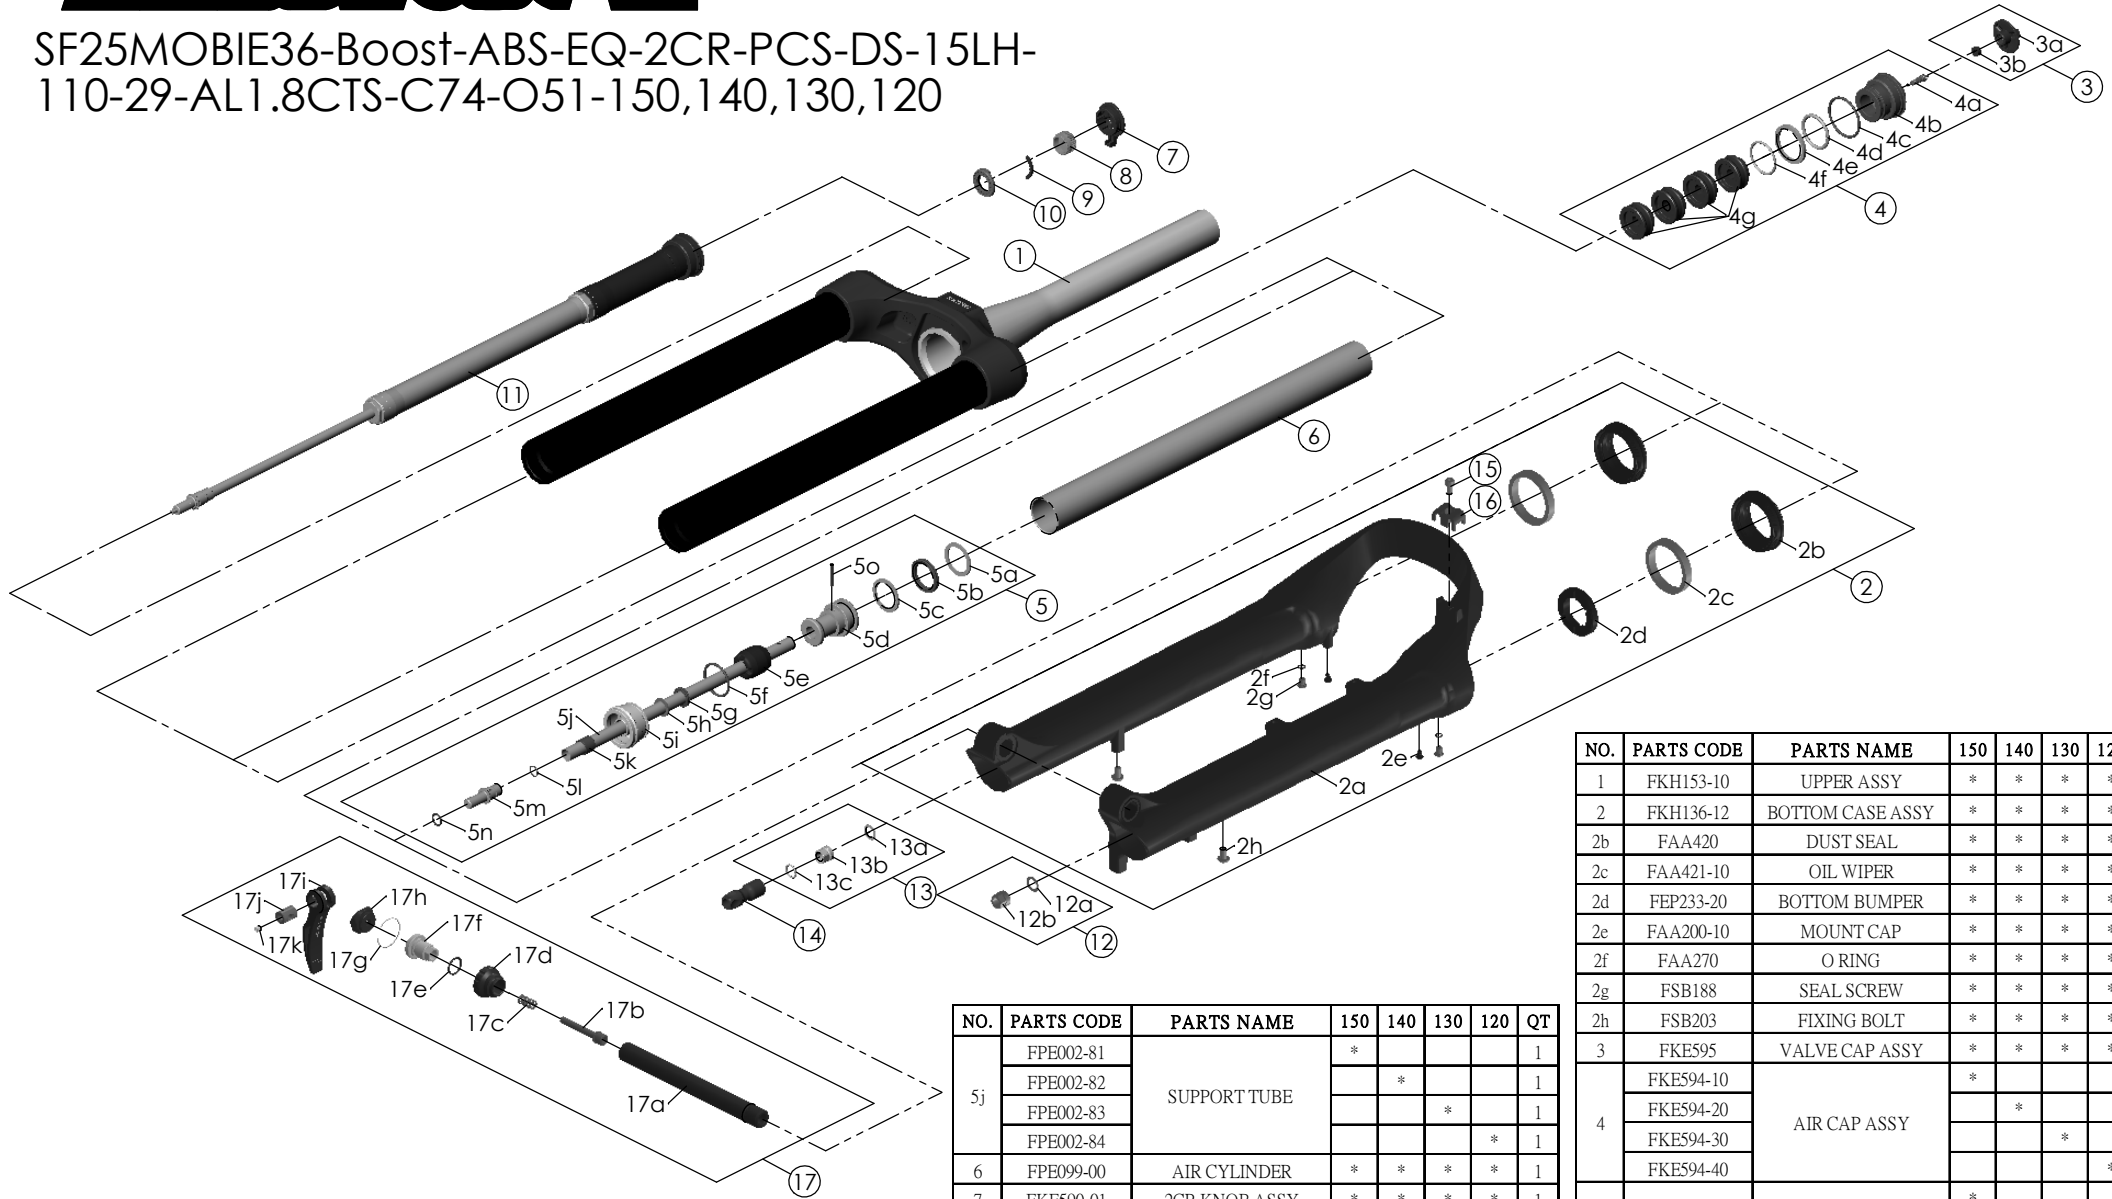

SF25MOBIE36-Boost-ABS-EQ-2CR-PCS-DS-15LH-110-29-AL1.8CTS-C74-O51-150,140,130,120

Date	2023.-06-12	Version	2
Amended	2024.12.19		

NO.	PARTS CODE	PARTS NAME	150	140	130	120	QT
1	FKH153-10	UPPER ASSY	*	*	*	*	1
2	FKH136-12	BOTTOM CASE ASSY	*	*	*	*	1
2b	FAA420	DUST SEAL	*	*	*	*	2
2c	FAA421-10	OIL WIPER	*	*	*	*	2
2d	FEP233-20	BOTTOM BUMPER	*	*	*	*	2
2e	FAA200-10	MOUNT CAP	*	*	*	*	2
2f	FAA270	O RING	*	*	*	*	2
2g	FSB188	SEAL SCREW	*	*	*	*	2
2h	FSB203	FIXING BOLT	*	*	*	*	2
3	FKE595	VALVE CAP ASSY	*	*	*	*	1
4	FKE594-10	AIR CAP ASSY	*				1
	FKE594-20			*			1
	FKE594-30				*		1
	FKE594-40					*	1
4g	FEG270-10	VOLUME REDUCER	*				4
				*			5
					*		6
						*	7
5	FKH154-01	SUPPORT TUBE ASSY	*				1
	FKH154-02			*			1
	FKH154-03				*		1
	FKH154-04					*	1

NO.	PARTS CODE	PARTS NAME	150	140	130	120	QT
5j	FPE002-81	SUPPORT TUBE	*				1
	FPE002-82			*			1
	FPE002-83				*		1
	FPE002-84					*	1
6	FPE099-00	AIR CYLINDER	*	*	*	*	1
7	FKE590-01	2CR KNOB ASSY	*	*	*	*	1
8	FEE256-10	ADJUST CORE	*	*	*	*	1
9	FEE258	ADJUST CLICK	*	*	*	*	1
10	FEE257	CLICK HOLDER	*	*	*	*	1
11	FUN171-75	2CR-PCS UNIT	*	*	*	*	1
12	FKA063-03	FIXING NUT SET	*	*	*	*	1
13	FKE436-04	FIXING NUT SET	*	*	*	*	1
14	FEG494-10	REBOUND KNOB	*	*	*	*	1

NO.	PARTS CODE	PARTS NAME	150	140	130	120	QT
15	FSB153	GUIDE FIXING BOLT	*	*	*	*	1
16	FEG519	CABLE GUIDE	*	*	*	*	1
17	FKA116-02	15LH-110 AXLE SET	*	*	*	*	1