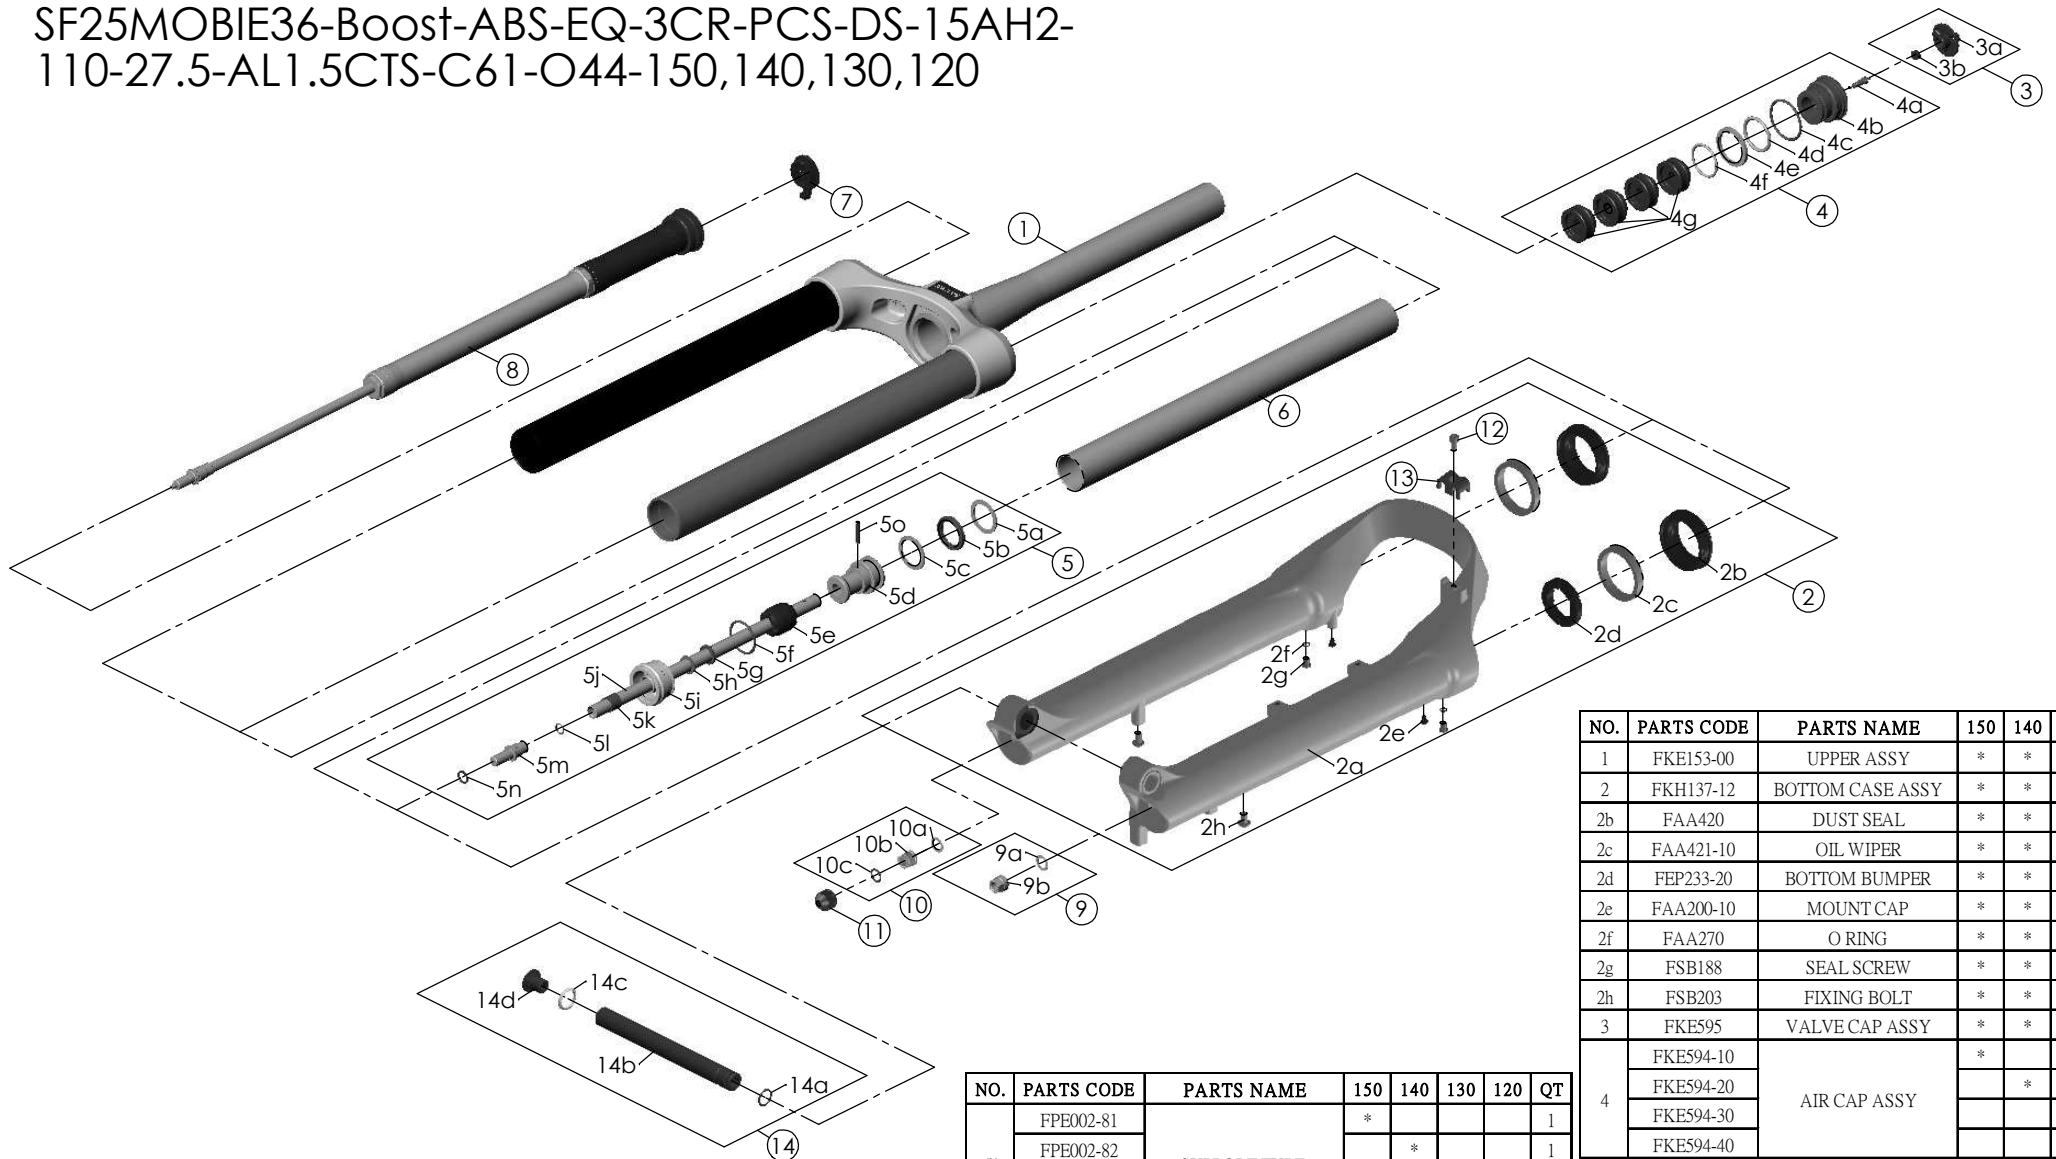

SF25MOBIE36-Boost-ABS-EQ-3CR-PCS-DS-15AH2-110-27.5-AL1.5CTS-C61-O44-150,140,130,120

NO.	PARTS CODE	PARTS NAME	150	140	130	120	QT
12	FSB153	GUIDE FIXING BOLT	*	*	*	*	1
13	FEG519	CABLE GUIDE	*	*	*	*	1
14	FKA117-00	15AH2-110 THRU AXLE SET	*	*	*	*	1

NO.	PARTS CODE	PARTS NAME	150	140	130	120	QT
5j	FPE002-81	SUPPORT TUBE	*				1
	FPE002-82			*		1	
	FPE002-83				*	1	
	FPE002-84					* 1	
6	FPE099-00	AIR CYLINDER	*	*	*	*	1
7	FKE590-00	3CR KNOB ASSY	*	*	*	*	1
8	FUN210-25	3CR-PCS UNIT	*	*	*	*	1
9	FKA063-03	FIXING NUT SET	*	*	*	*	1
10	FKE436	FIXING NUT SET	*	*	*	*	1
11	FEG201	REBOUND KNOB	*	*	*	*	1

NO.	PARTS CODE	PARTS NAME	150	140	130	120	QT
1	FKE153-00	UPPER ASSY	*	*	*	*	1
2	FKH137-12	BOTTOM CASE ASSY	*	*	*	*	1
2b	FAA420	DUST SEAL	*	*	*	*	2
2c	FAA421-10	OIL WIPER	*	*	*	*	2
2d	FEP233-20	BOTTOM BUMPER	*	*	*	*	2
2e	FAA200-10	MOUNT CAP	*	*	*	*	2
2f	FAA270	O RING	*	*	*	*	2
2g	FSB188	SEAL SCREW	*	*	*	*	2
2h	FSB203	FIXING BOLT	*	*	*	*	2
3	FKE595	VALVE CAP ASSY	*	*	*	*	1
4	FKE594-10	AIR CAP ASSY	*				1
	FKE594-20			*			1
	FKE594-30				*		1
	FKE594-40					*	1
4g	FEG270-10	VOLUME REDUCER	*				4
				*			5
					*		6
5	FKH154-01	SUPPORT TUBE ASSY	*				1
				*			1
					*		1
						*	1