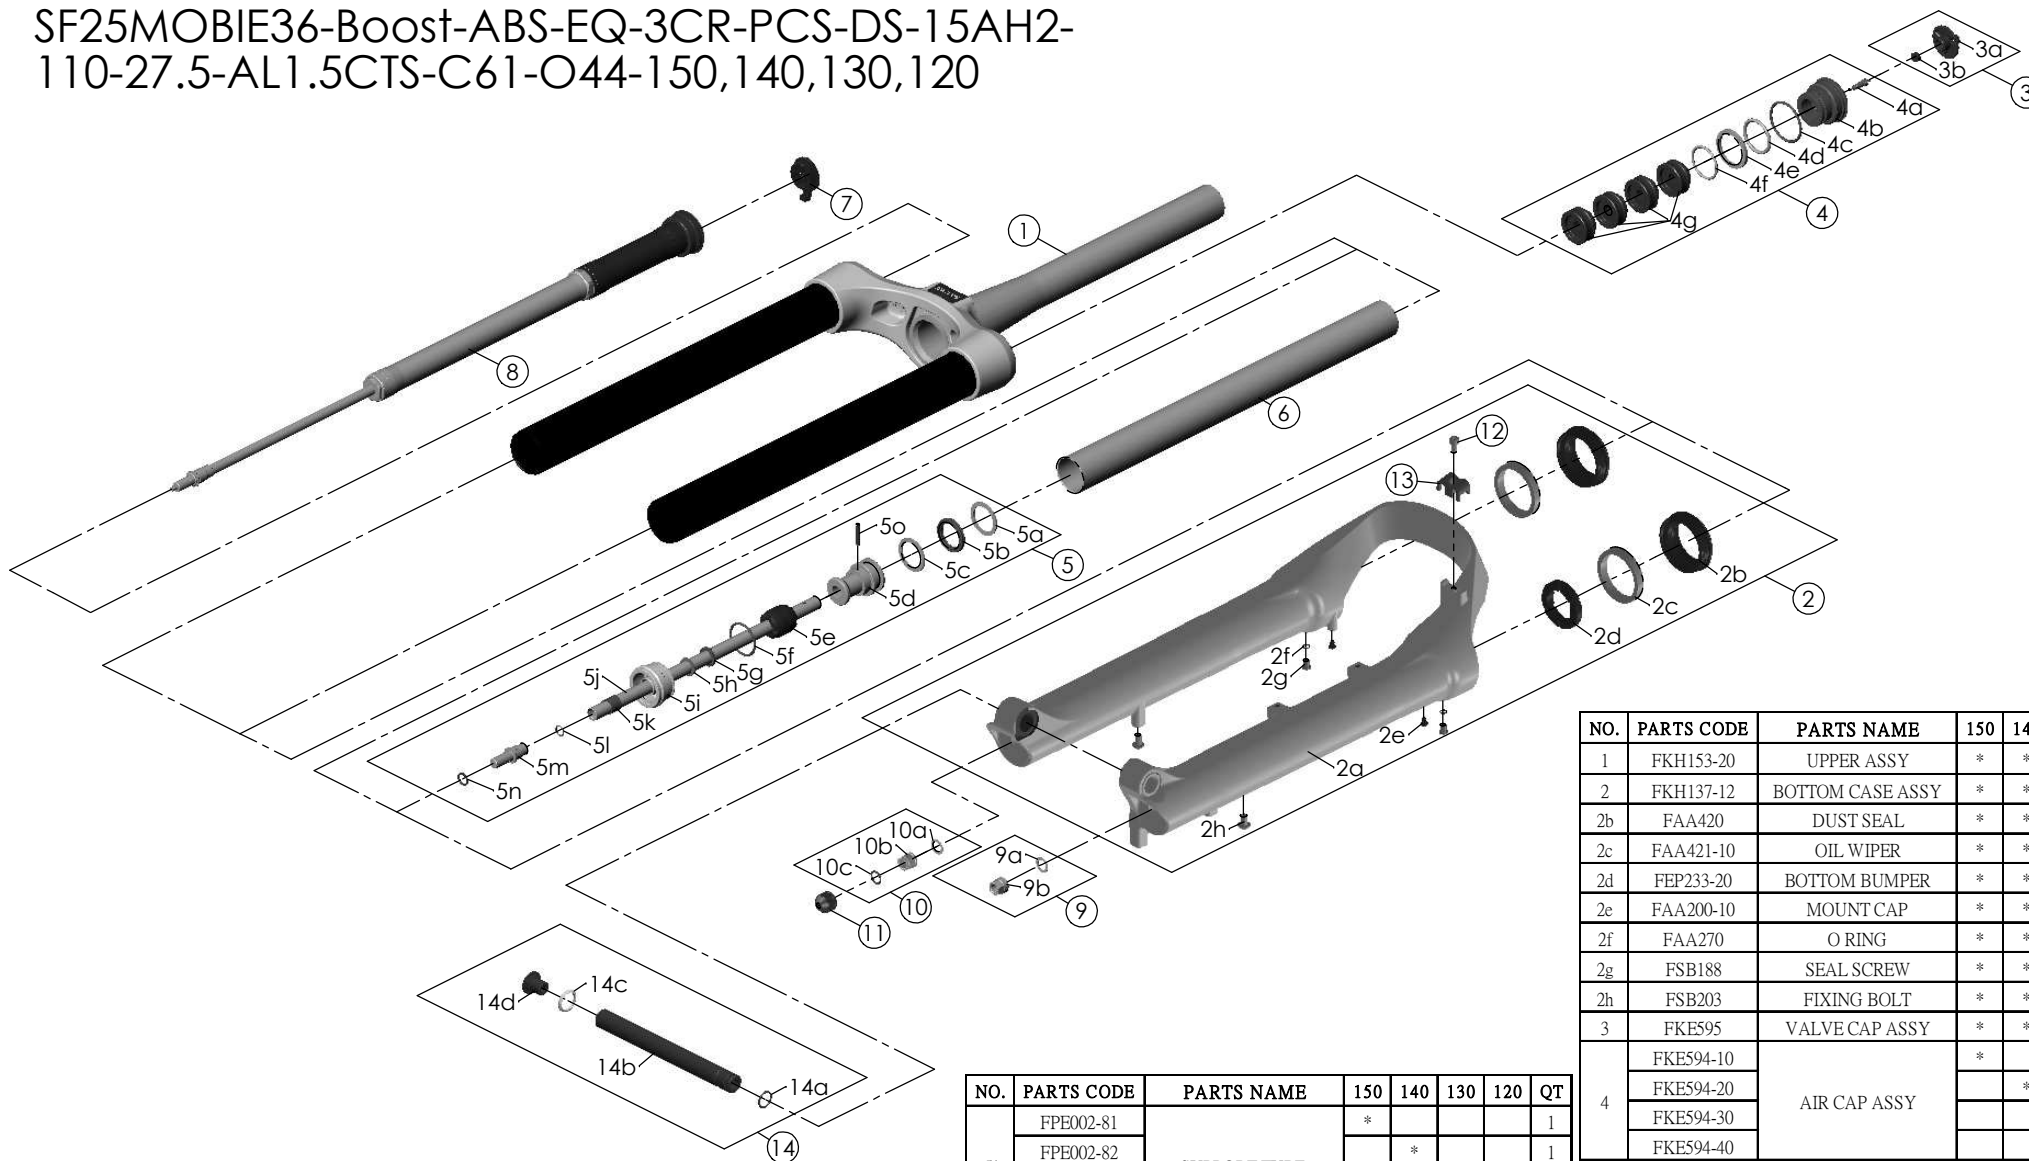

SF25MOBIE36-Boost-ABS-EQ-3CR-PCS-DS-15AH2-110-27.5-AL1.5CTS-C61-O44-150,140,130,120

NO.	PARTS CODE	PARTS NAME	150	140	130	120	QT
12	FSB153	GUIDE FIXING BOLT	*	*	*	*	1
13	FEG519	CABLE GUIDE	*	*	*	*	1
14	FKA117-00	15AH2-110 THRU AXLE SET	*	*	*	*	1

NO.	PARTS CODE	PARTS NAME	150	140	130	120	QT
5j	FPE002-81	SUPPORT TUBE	*				1
	FPE002-82			*		1	
	FPE002-83				*	1	
	FPE002-84					* 1	
6	FPE099-00	AIR CYLINDER	*	*	*	*	1
7	FKE590-00	3CR KNOB ASSY	*	*	*	*	1
8	FUN210-25	3CR-PCS UNIT	*	*	*	*	1
9	FKA063-03	FIXING NUT SET	*	*	*	*	1
10	FKE436	FIXING NUT SET	*	*	*	*	1
11	FEG201	REBOUND KNOB	*	*	*	*	1

NO.	PARTS CODE	PARTS NAME	150	140	130	120	QT
1	FKH153-20	UPPER ASSY	*	*	*	*	1
2	FKH137-12	BOTTOM CASE ASSY	*	*	*	*	1
2b	FAA420	DUST SEAL	*	*	*	*	2
2c	FAA421-10	OIL WIPER	*	*	*	*	2
2d	FEP233-20	BOTTOM BUMPER	*	*	*	*	2
2e	FAA200-10	MOUNT CAP	*	*	*	*	2
2f	FAA270	O RING	*	*	*	*	2
2g	FSB188	SEAL SCREW	*	*	*	*	2
2h	FSB203	FIXING BOLT	*	*	*	*	2
3	FKE595	VALVE CAP ASSY	*	*	*	*	1
4	FKE594-10	AIR CAP ASSY	*				1
	FKE594-20			*		1	
	FKE594-30				*	1	
	FKE594-40					* 1	
4g	FEG270-10	VOLUME REDUCER	*				4
				*			5
					*		6
5	FKH154-01	SUPPORT TUBE ASSY	*				1
				*			1
					*		1
						*	1