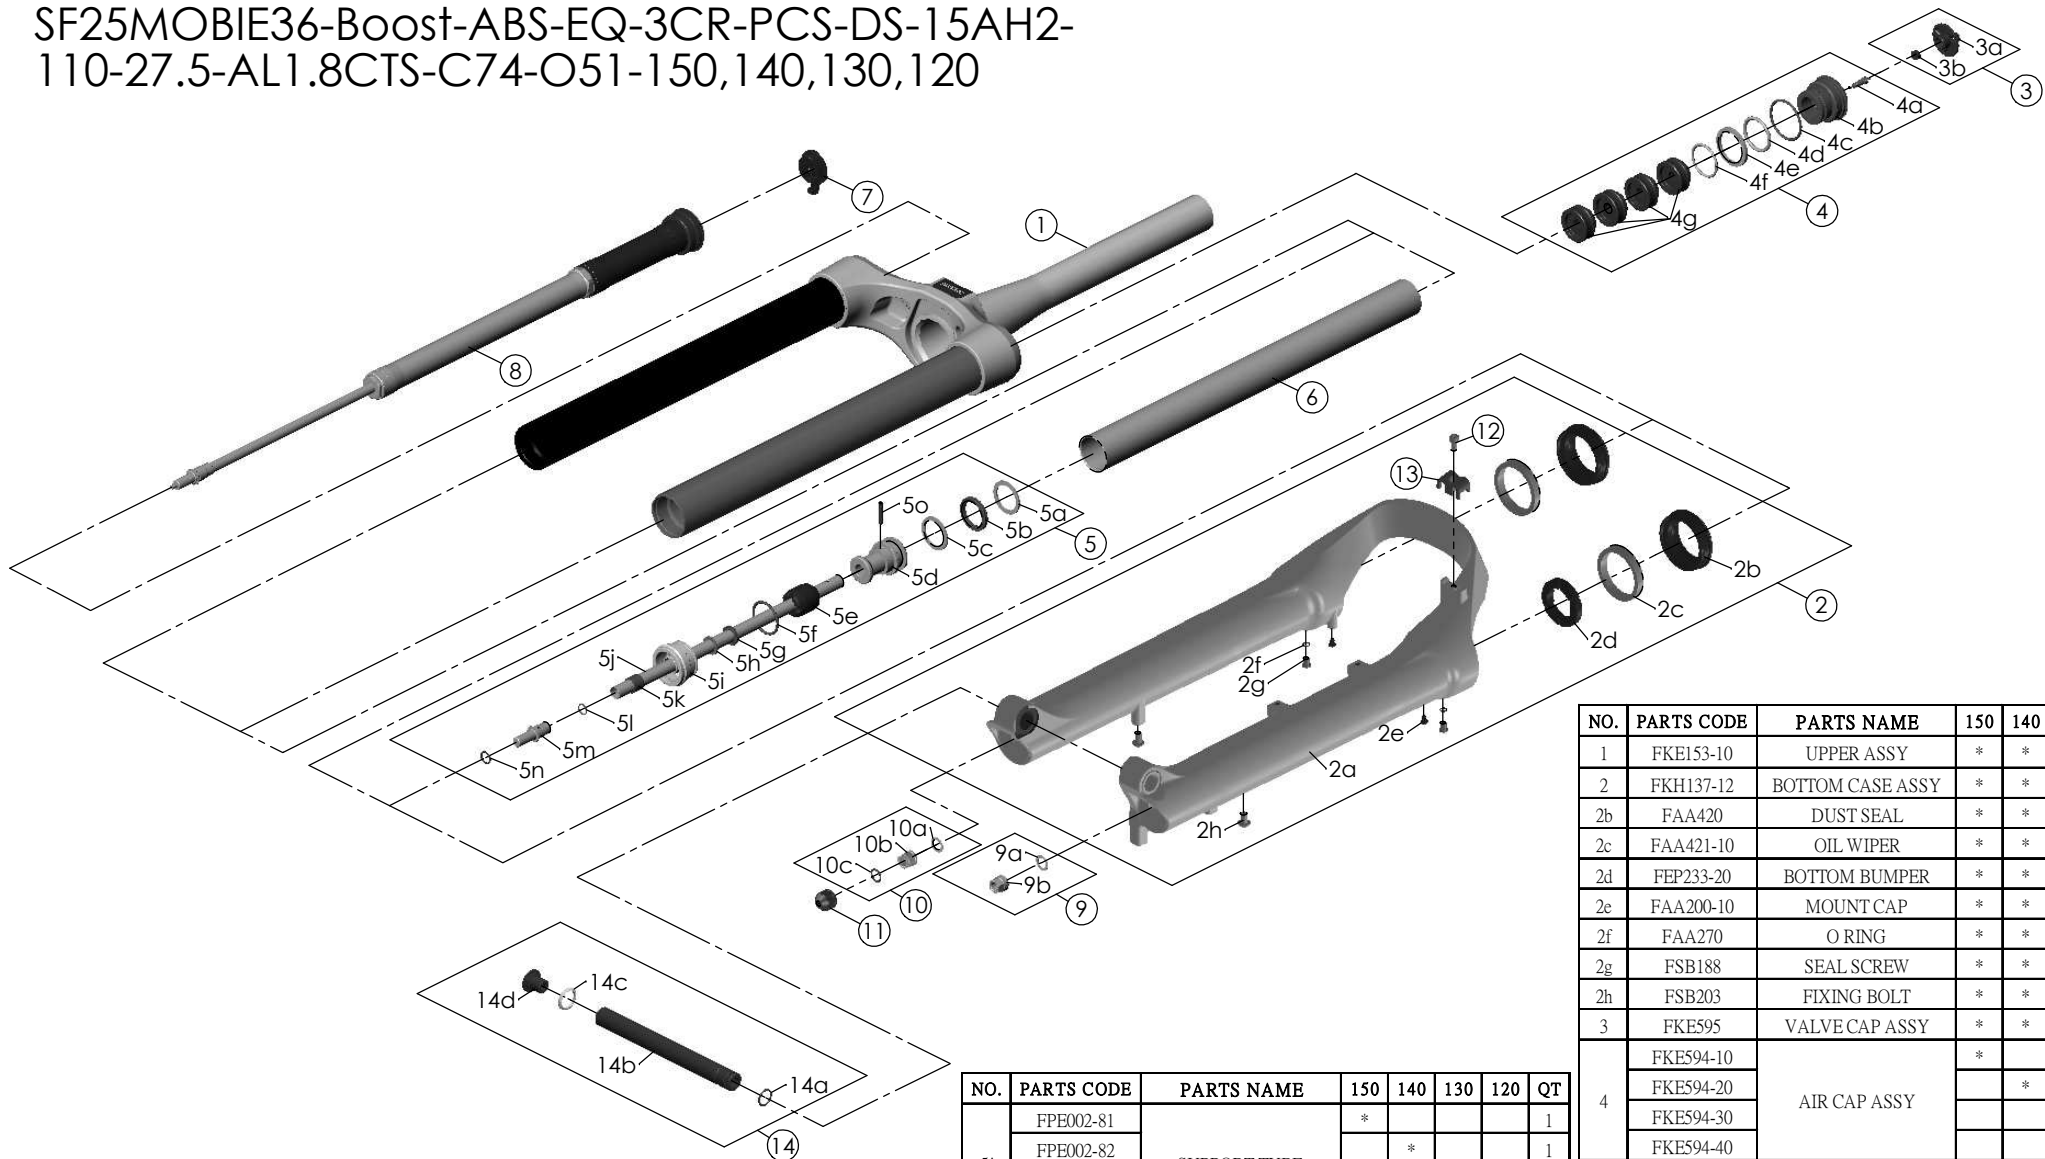

SF25MOBIE36-Boost-ABS-EQ-3CR-PCS-DS-15AH2-110-27.5-AL1.8CTS-C74-O51-150,140,130,120

NO.	PARTS CODE	PARTS NAME	150	140	130	120	QT
12	FSB153	GUIDE FIXING BOLT	*	*	*	*	1
13	FEG519	CABLE GUIDE	*	*	*	*	1
14	FKA117-00	15AH2-110 THRU AXLE SET	*	*	*	*	1

NO.	PARTS CODE	PARTS NAME	150	140	130	120	QT
5j	FPE002-81	SUPPORT TUBE	*				1
	FPE002-82			*		1	
	FPE002-83				*	1	
	FPE002-84					* 1	
6	FPE099-00	AIR CYLINDER	*	*	*	*	1
7	FKE590-00	3CR KNOB ASSY	*	*	*	*	1
8	FUN210-25	3CR-PCS UNIT	*	*	*	*	1
9	FKA063-03	FIXING NUT SET	*	*	*	*	1
10	FKE436	FIXING NUT SET	*	*	*	*	1
11	FEG201	REBOUND KNOB	*	*	*	*	1

NO.	PARTS CODE	PARTS NAME	150	140	130	120	QT
1	FKE153-10	UPPER ASSY	*	*	*	*	1
2	FKH137-12	BOTTOM CASE ASSY	*	*	*	*	1
2b	FAA420	DUST SEAL	*	*	*	*	2
2c	FAA421-10	OIL WIPER	*	*	*	*	2
2d	FEP233-20	BOTTOM BUMPER	*	*	*	*	2
2e	FAA200-10	MOUNT CAP	*	*	*	*	2
2f	FAA270	O RING	*	*	*	*	2
2g	FSB188	SEAL SCREW	*	*	*	*	2
2h	FSB203	FIXING BOLT	*	*	*	*	2
3	FKE595	VALVE CAP ASSY	*	*	*	*	1
4	FKE594-10	AIR CAP ASSY	*				1
	FKE594-20			*		1	
	FKE594-30				*	1	
	FKE594-40					* 1	
4g	FEG270-10	VOLUME REDUCER	*				4
				*			5
					*		6
5	FKH154-01	SUPPORT TUBE ASSY	*				1
				*			1
					*		1
						*	1