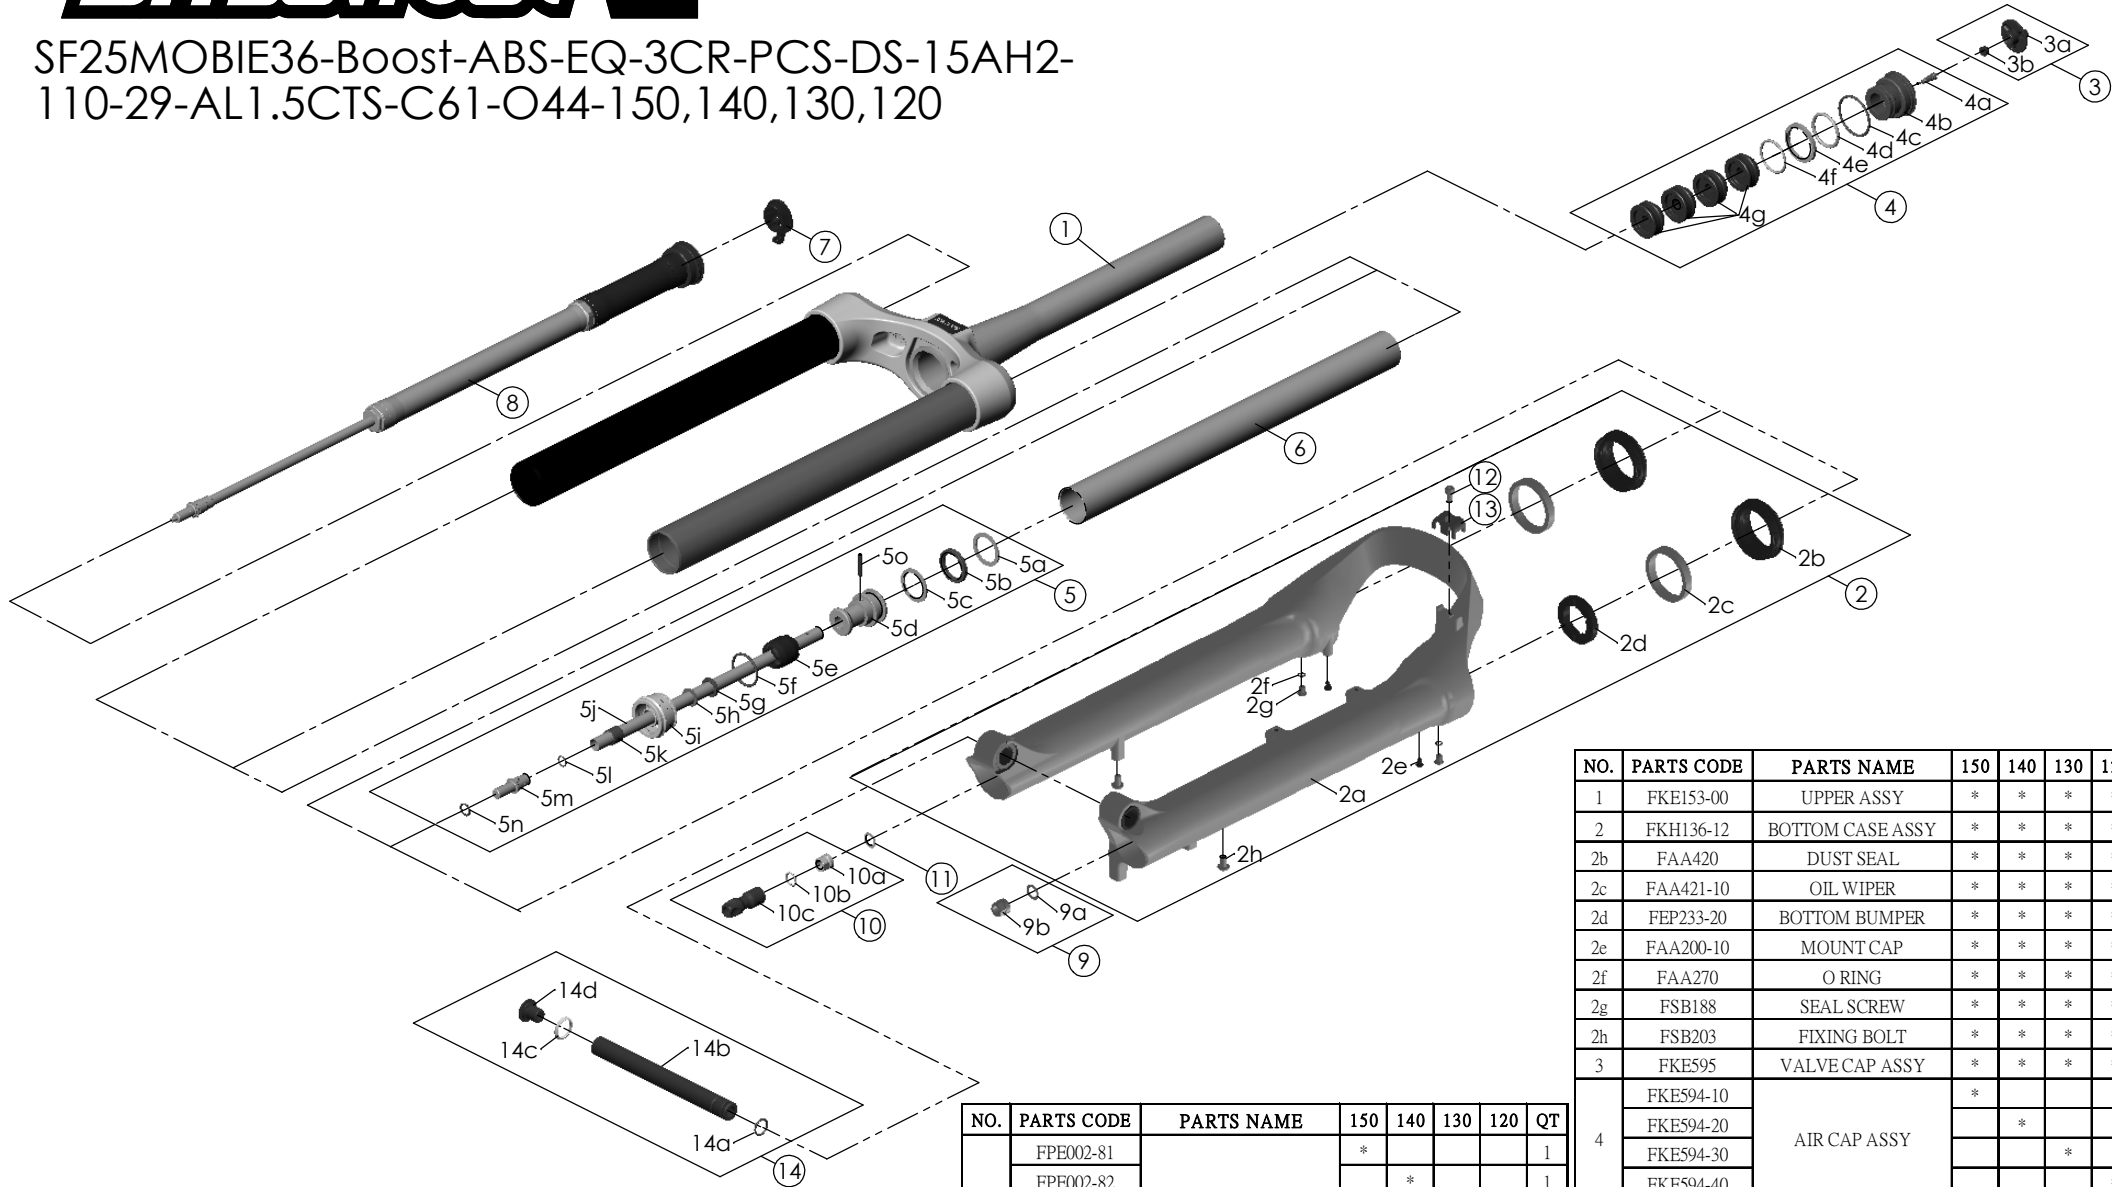

SF25MOBIE36-Boost-ABS-EQ-3CR-PCS-DS-15AH2-110-29-AL1.5CTS-C61-O44-150,140,130,120

NO.	PARTS CODE	PARTS NAME	150	140	130	120	QT
12	FSB153	GUIDE FIXING BOLT	*	*	*	*	1
13	FEG519	CABLE GUIDE	*	*	*	*	1
14	FKA117-00	15AH2-110 THRU AXLE SET	*	*	*	*	1

NO.	PARTS CODE	PARTS NAME	150	140	130	120	QT
5j	FPE002-81	SUPPORT TUBE	*				1
	FPE002-82			*		1	
	FPE002-83				*	1	
	FPE002-84					*	1
6	FPE099-00	AIR CYLINDER	*	*	*	*	1
7	FKE590-00	3CR KNOB ASSY	*	*	*	*	1
8	FUN210-25	3CR-PCS UNIT	*	*	*	*	1
9	FKA063-03	FIXING NUT SET	*	*	*	*	1
10	FKE583	REBOUND KNOB ASSY	*	*	*	*	1
11	CSS014	WASHER	*	*	*	*	1

NO.	PARTS CODE	PARTS NAME	150	140	130	120	QT
1	FKE153-00	UPPER ASSY	*	*	*	*	1
2	FKH136-12	BOTTOM CASE ASSY	*	*	*	*	1
2b	FAA420	DUST SEAL	*	*	*	*	2
2c	FAA421-10	OIL WIPER	*	*	*	*	2
2d	FEP233-20	BOTTOM BUMPER	*	*	*	*	2
2e	FAA200-10	MOUNT CAP	*	*	*	*	2
2f	FAA270	O RING	*	*	*	*	2
2g	FSB188	SEAL SCREW	*	*	*	*	2
2h	FSB203	FIXING BOLT	*	*	*	*	2
3	FKE595	VALVE CAP ASSY	*	*	*	*	1
4	FKE594-10	AIR CAP ASSY	*				1
	FKE594-20			*			1
	FKE594-30				*		1
	FKE594-40					*	1
4g	FEG270-10	VOLUME REDUCER	*				4
				*			5
					*		6
5	FKH154-01	SUPPORT TUBE ASSY	*				1
	FKH154-02			*			1
	FKH154-03				*		1
	FKH154-04					*	1