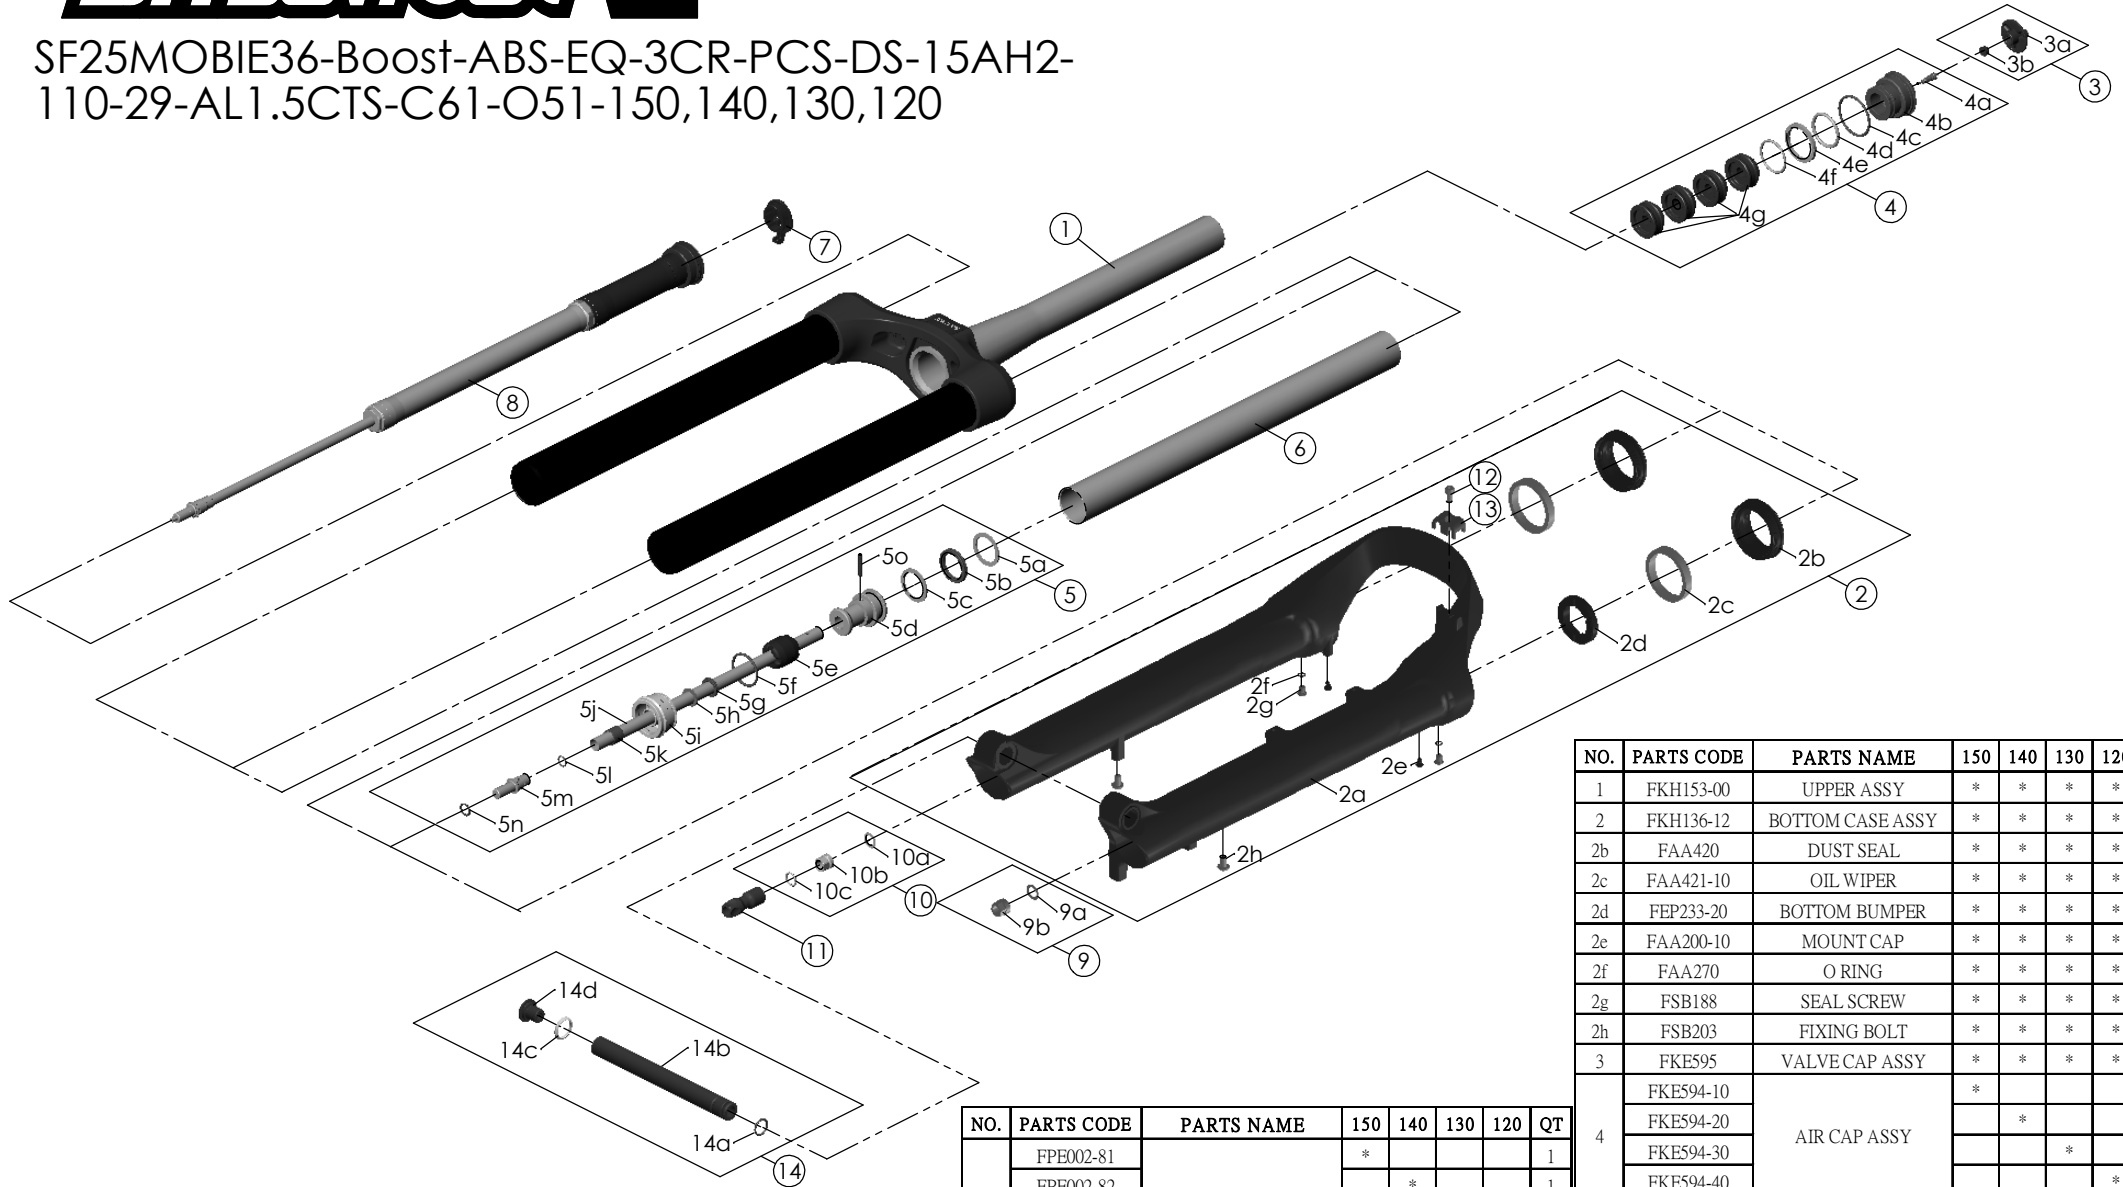

## SF25MOBIE36-Boost-ABS-EQ-3CR-PCS-DS-15AH2-110-29-AL1.5CTS-C61-O51-150,140,130,120

NO.	PARTS CODE	PARTS NAME	150	140	130	120	QT
12	FSB153	GUIDE FIXING BOLT	*	*	*	*	1
13	FEF519	CABLE GUIDE	*	*	*	*	1
14	FKA117-00	15AH2-110 THRU AXLE SET	*	*	*	*	1

NO.	PARTS CODE	PARTS NAME	150	140	130	120	QT
5j	FPE002-81	SUPPORT TUBE	*				1
	FPE002-82			*		1	
	FPE002-83				*	1	
	FPE002-84					* 1	
6	FPE099-00	AIR CYLINDER	*	*	*	* 1	
7	FKE590-00	3CR KNOB ASSY	*	*	*	* 1	
8	FUN210-25	3CR-PCS UNIT	*	*	*	* 1	
9	FKA063-03	FIXING NUT SET	*	*	*	* 1	
10	FKE436-04	FIXING NUT SET	*	*	*	* 1	
11	FEF494-10	REBOUND KNOB	*	*	*	* 1	

NO.	PARTS CODE	PARTS NAME	150	140	130	120	QT
1	FKH153-00	UPPER ASSY	*	*	*	*	1
2	FKH136-12	BOTTOM CASE ASSY	*	*	*	*	1
2b	FAA420	DUST SEAL	*	*	*	*	2
2c	FAA421-10	OIL WIPER	*	*	*	*	2
2d	FEP233-20	BOTTOM BUMPER	*	*	*	*	2
2e	FAA200-10	MOUNT CAP	*	*	*	*	2
2f	FAA270	O RING	*	*	*	*	2
2g	FSB188	SEAL SCREW	*	*	*	*	2
2h	FSB203	FIXING BOLT	*	*	*	*	2
3	FKE595	VALVE CAP ASSY	*	*	*	*	1
4	FKE594-10	AIR CAP ASSY	*				1
	FKE594-20			*			1
	FKE594-30				*		1
	FKE594-40					*	1
4g	FEG270-10	VOLUME REDUCER	*				4
				*			5
					*		6
5	FKH154-01	SUPPORT TUBE ASSY	*				1
	FKH154-02			*			1
	FKH154-03				*		1
	FKH154-04					*	1