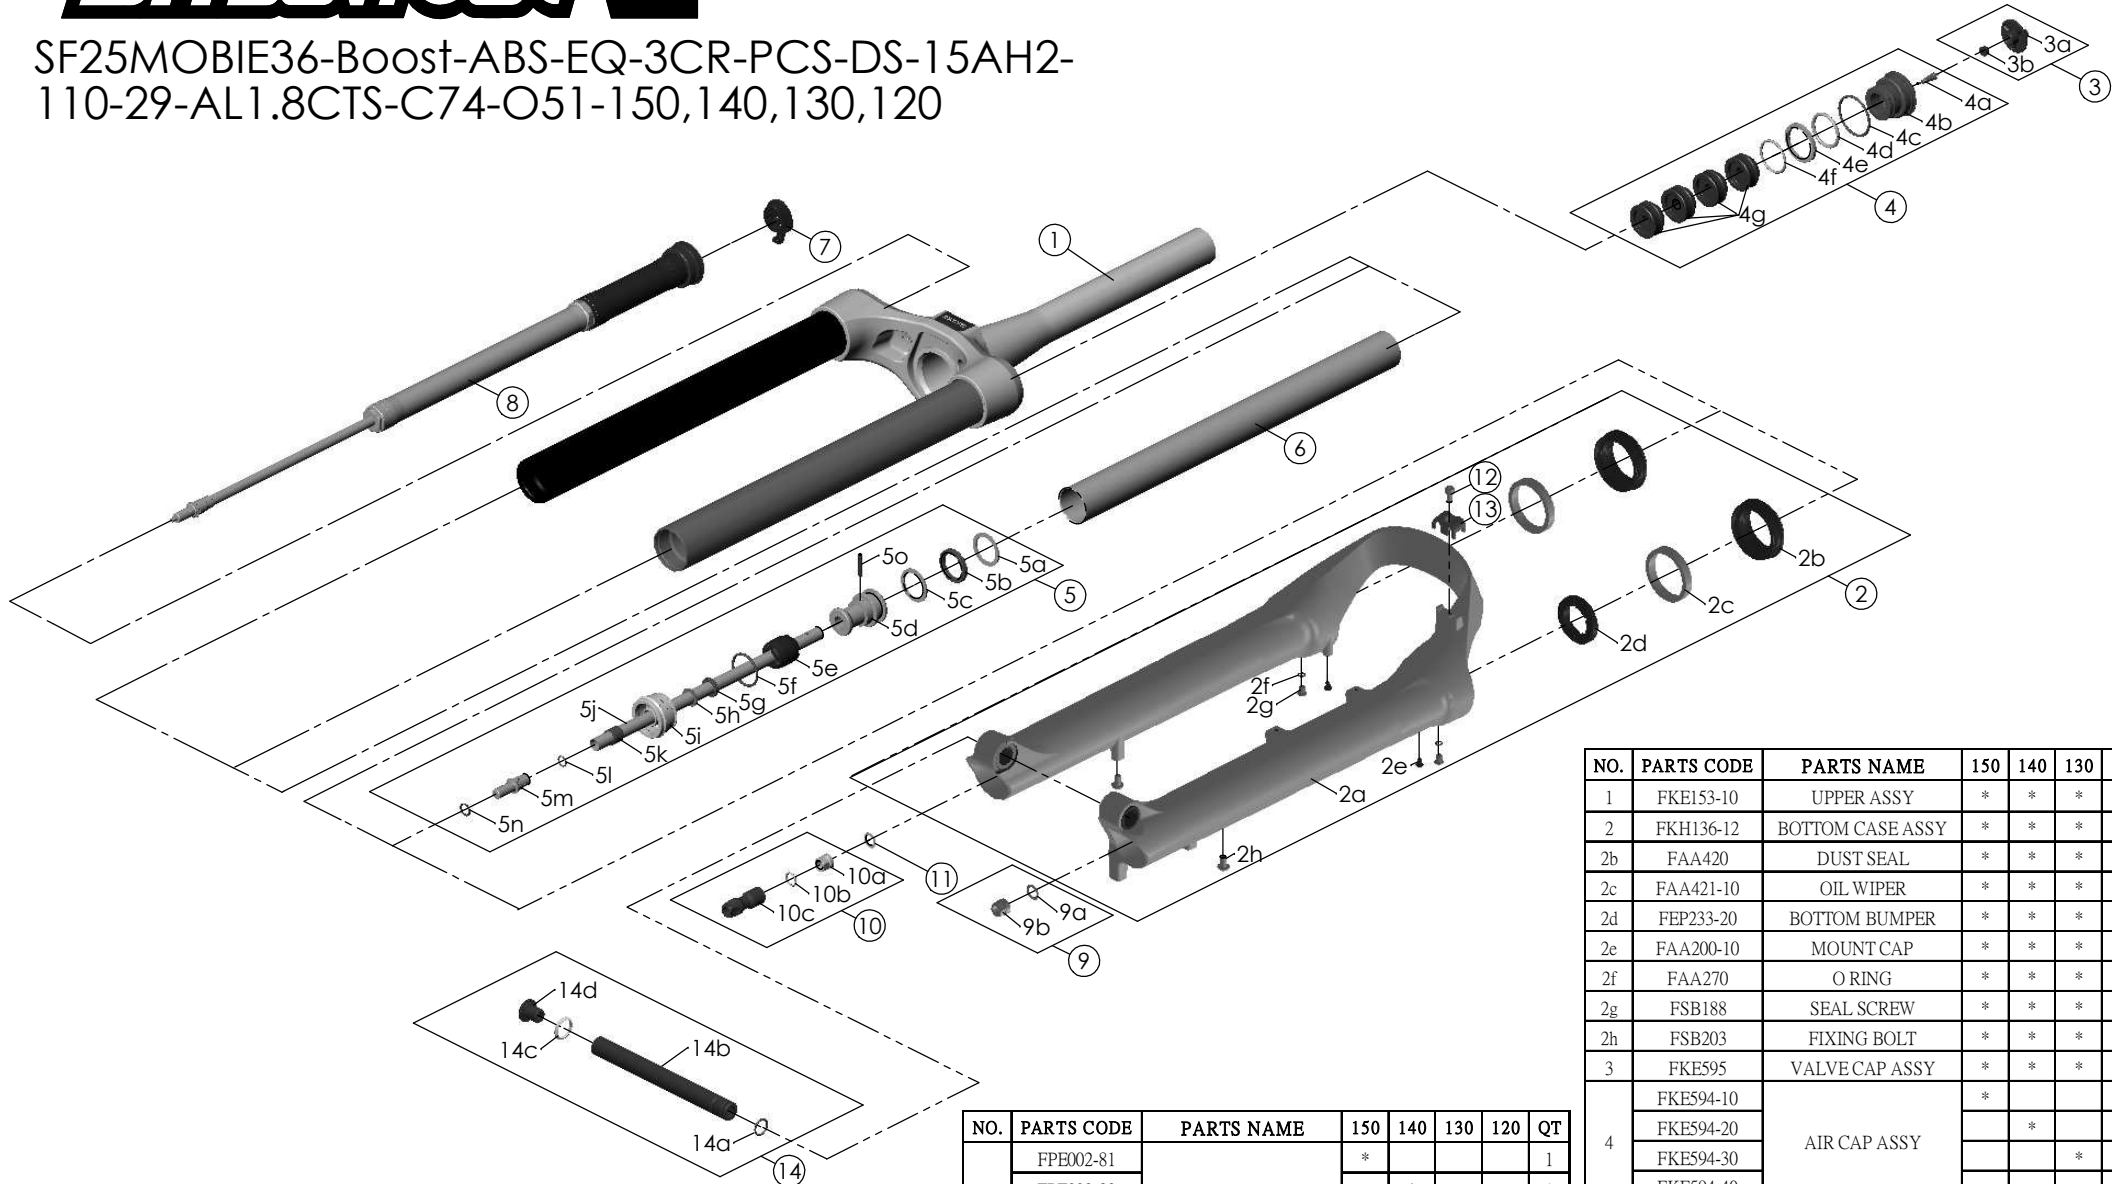

SF25MOBIE36-Boost-ABS-EQ-3CR-PCS-DS-15AH2-110-29-AL1.8CTS-C74-O51-150,140,130,120

NO.	PARTS CODE	PARTS NAME	150	140	130	120	QT
12	FSB153	GUIDE FIXING BOLT	*	*	*	*	1
13	FEF519	CABLE GUIDE	*	*	*	*	1
14	FKA117-00	15AH2-110 THRU AXLE SET	*	*	*	*	1

NO.	PARTS CODE	PARTS NAME	150	140	130	120	QT
5j	FPE002-81	SUPPORT TUBE	*				1
	FPE002-82			*		1	
	FPE002-83				*	1	
	FPE002-84					*	1
6	FPE099-00	AIR CYLINDER	*	*	*	*	1
7	FKE590-00	3CR KNOB ASSY	*	*	*	*	1
8	FUN210-25	3CR-PCS UNIT	*	*	*	*	1
9	FKA063-03	FIXING NUT SET	*	*	*	*	1
10	FKE583	REBOUND KNOB ASSY	*	*	*	*	1
11	CSS014	WASHER	*	*	*	*	1

NO.	PARTS CODE	PARTS NAME	150	140	130	120	QT
1	FKE153-10	UPPER ASSY	*	*	*	*	1
2	FKH136-12	BOTTOM CASE ASSY	*	*	*	*	1
2b	FAA420	DUST SEAL	*	*	*	*	2
2c	FAA421-10	OIL WIPER	*	*	*	*	2
2d	FEP233-20	BOTTOM BUMPER	*	*	*	*	2
2e	FAA200-10	MOUNT CAP	*	*	*	*	2
2f	FAA270	O RING	*	*	*	*	2
2g	FSB188	SEAL SCREW	*	*	*	*	2
2h	FSB203	FIXING BOLT	*	*	*	*	2
3	FKE595	VALVE CAP ASSY	*	*	*	*	1
4	FKE594-10	AIR CAP ASSY	*				1
	FKE594-20			*		1	
	FKE594-30				*	1	
	FKE594-40					*	1
4g	FEG270-10	VOLUME REDUCER	*				4
				*			5
					*		6
						*	7
5	FKH154-01	SUPPORT TUBE ASSY	*				1
				*			1
					*		1
						*	1