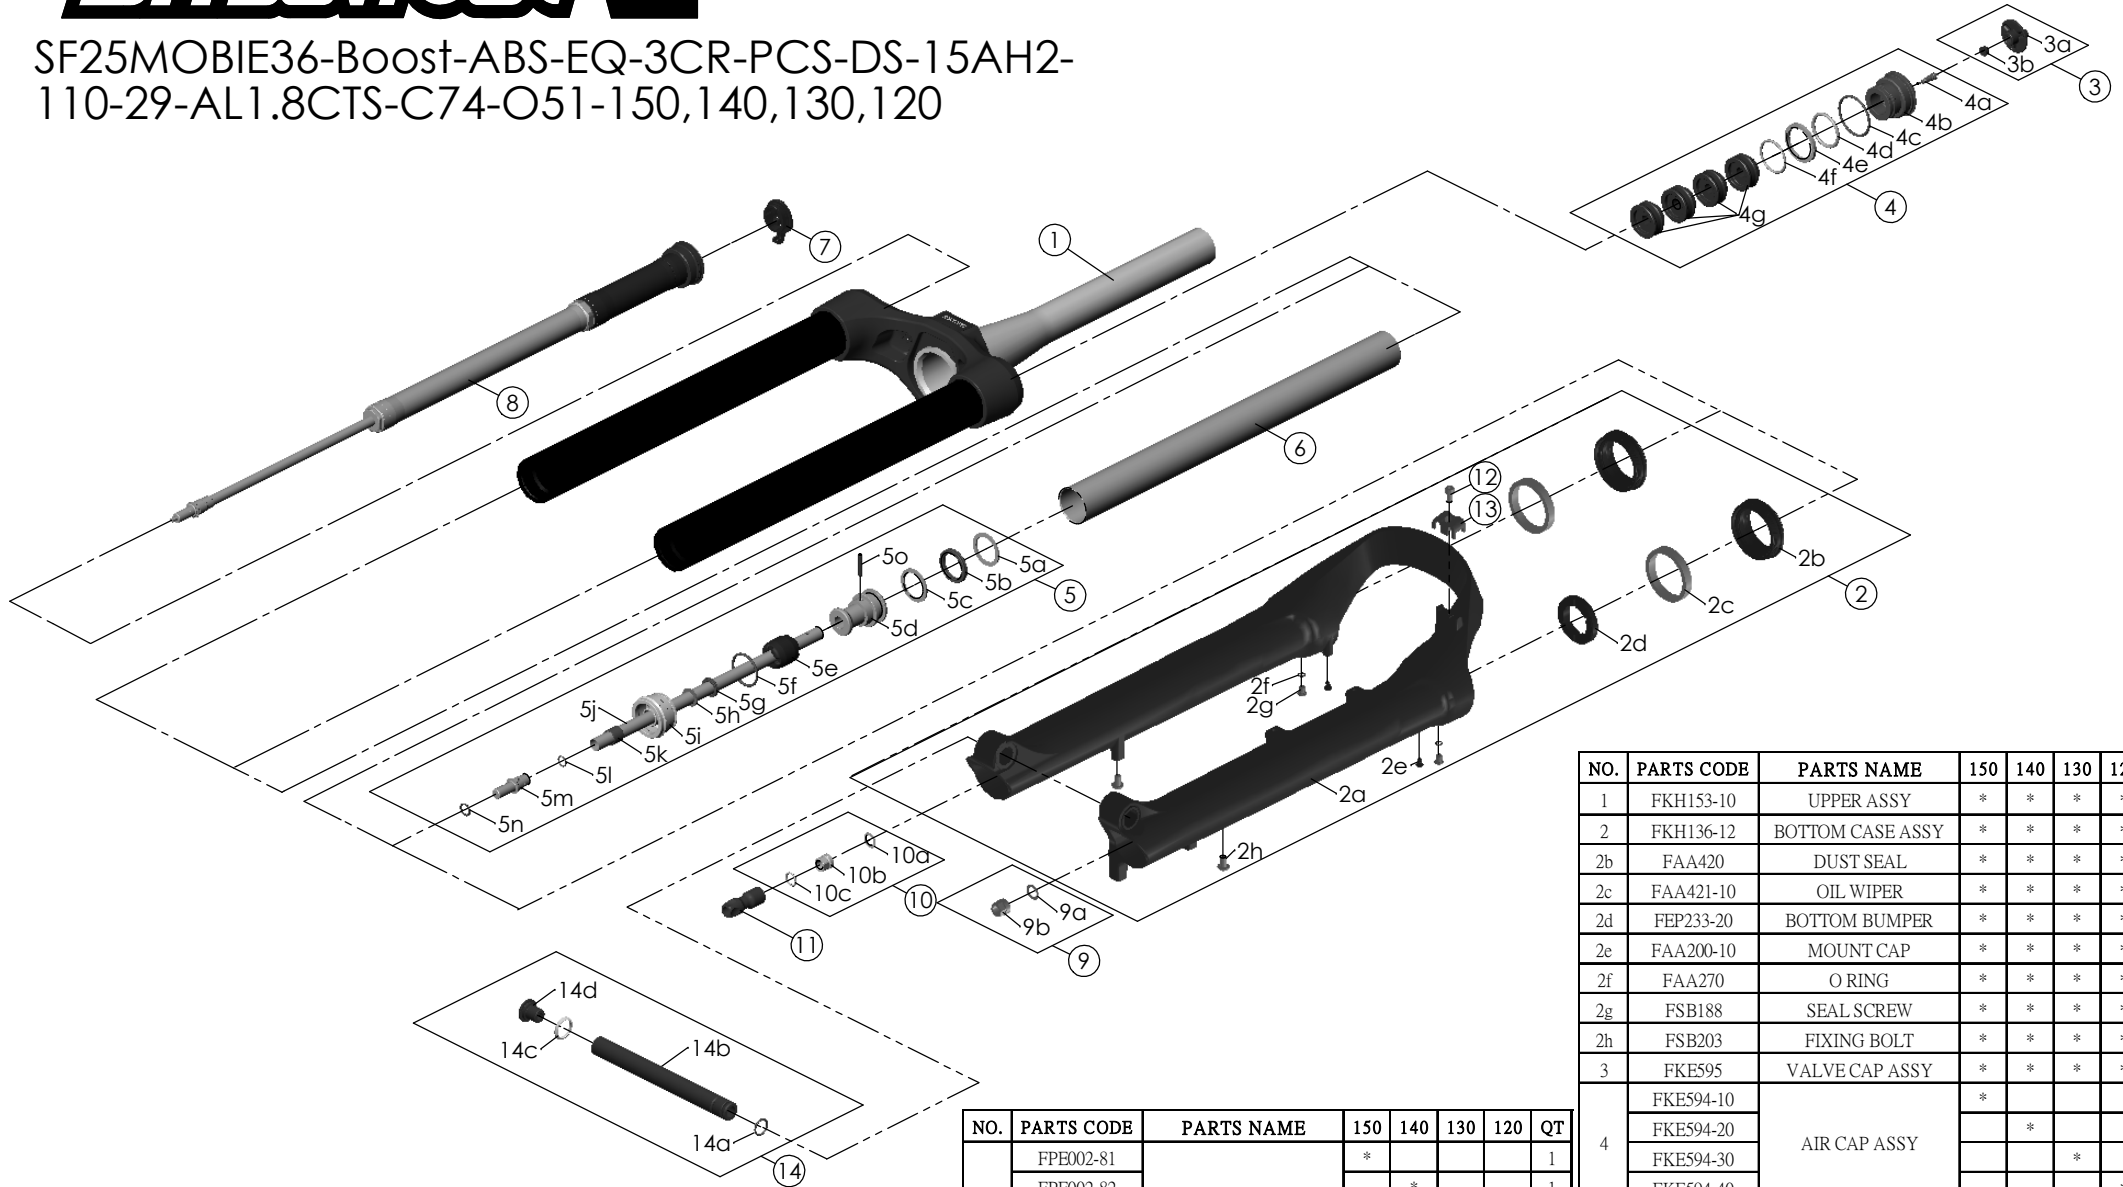

SF25MOBIE36-Boost-ABS-EQ-3CR-PCS-DS-15AH2-110-29-AL1.8CTS-C74-O51-150,140,130,120

NO.	PARTS CODE	PARTS NAME	150	140	130	120	QT
12	FSB153	GUIDE FIXING BOLT	*	*	*	*	1
13	FEG519	CABLE GUIDE	*	*	*	*	1
14	FKA117-00	15AH2-110 THRU AXLE SET	*	*	*	*	1

NO.	PARTS CODE	PARTS NAME	150	140	130	120	QT
5j	FPE002-81	SUPPORT TUBE	*				1
	FPE002-82			*		1	
	FPE002-83				*	1	
	FPE002-84					* 1	
6	FPE099-00	AIR CYLINDER	*	*	*	*	1
7	FKE590-00	3CR KNOB ASSY	*	*	*	*	1
8	FUN210-25	3CR-PCS UNIT	*	*	*	*	1
9	FKA063-03	FIXING NUT SET	*	*	*	*	1
10	FKE436-04	FIXING NUT SET	*	*	*	*	1
11	FEG494-10	REBOUND KNOB	*	*	*	*	1

NO.	PARTS CODE	PARTS NAME	150	140	130	120	QT
1	FKH153-10	UPPER ASSY	*	*	*	*	1
2	FKH136-12	BOTTOM CASE ASSY	*	*	*	*	1
2b	FAA420	DUST SEAL	*	*	*	*	2
2c	FAA421-10	OIL WIPER	*	*	*	*	2
2d	FEP233-20	BOTTOM BUMPER	*	*	*	*	2
2e	FAA200-10	MOUNT CAP	*	*	*	*	2
2f	FAA270	O RING	*	*	*	*	2
2g	FSB188	SEAL SCREW	*	*	*	*	2
2h	FSB203	FIXING BOLT	*	*	*	*	2
3	FKE595	VALVE CAP ASSY	*	*	*	*	1
4	FKE594-10	AIR CAP ASSY	*				1
	FKE594-20			*		1	
	FKE594-30				*	1	
	FKE594-40					* 1	
4g	FEG270-10	VOLUME REDUCER	*				4
				*		5	
					*	6	
						* 7	
5	FKH154-01	SUPPORT TUBE ASSY	*				1
				*		1	
					*	1	
						* 1	