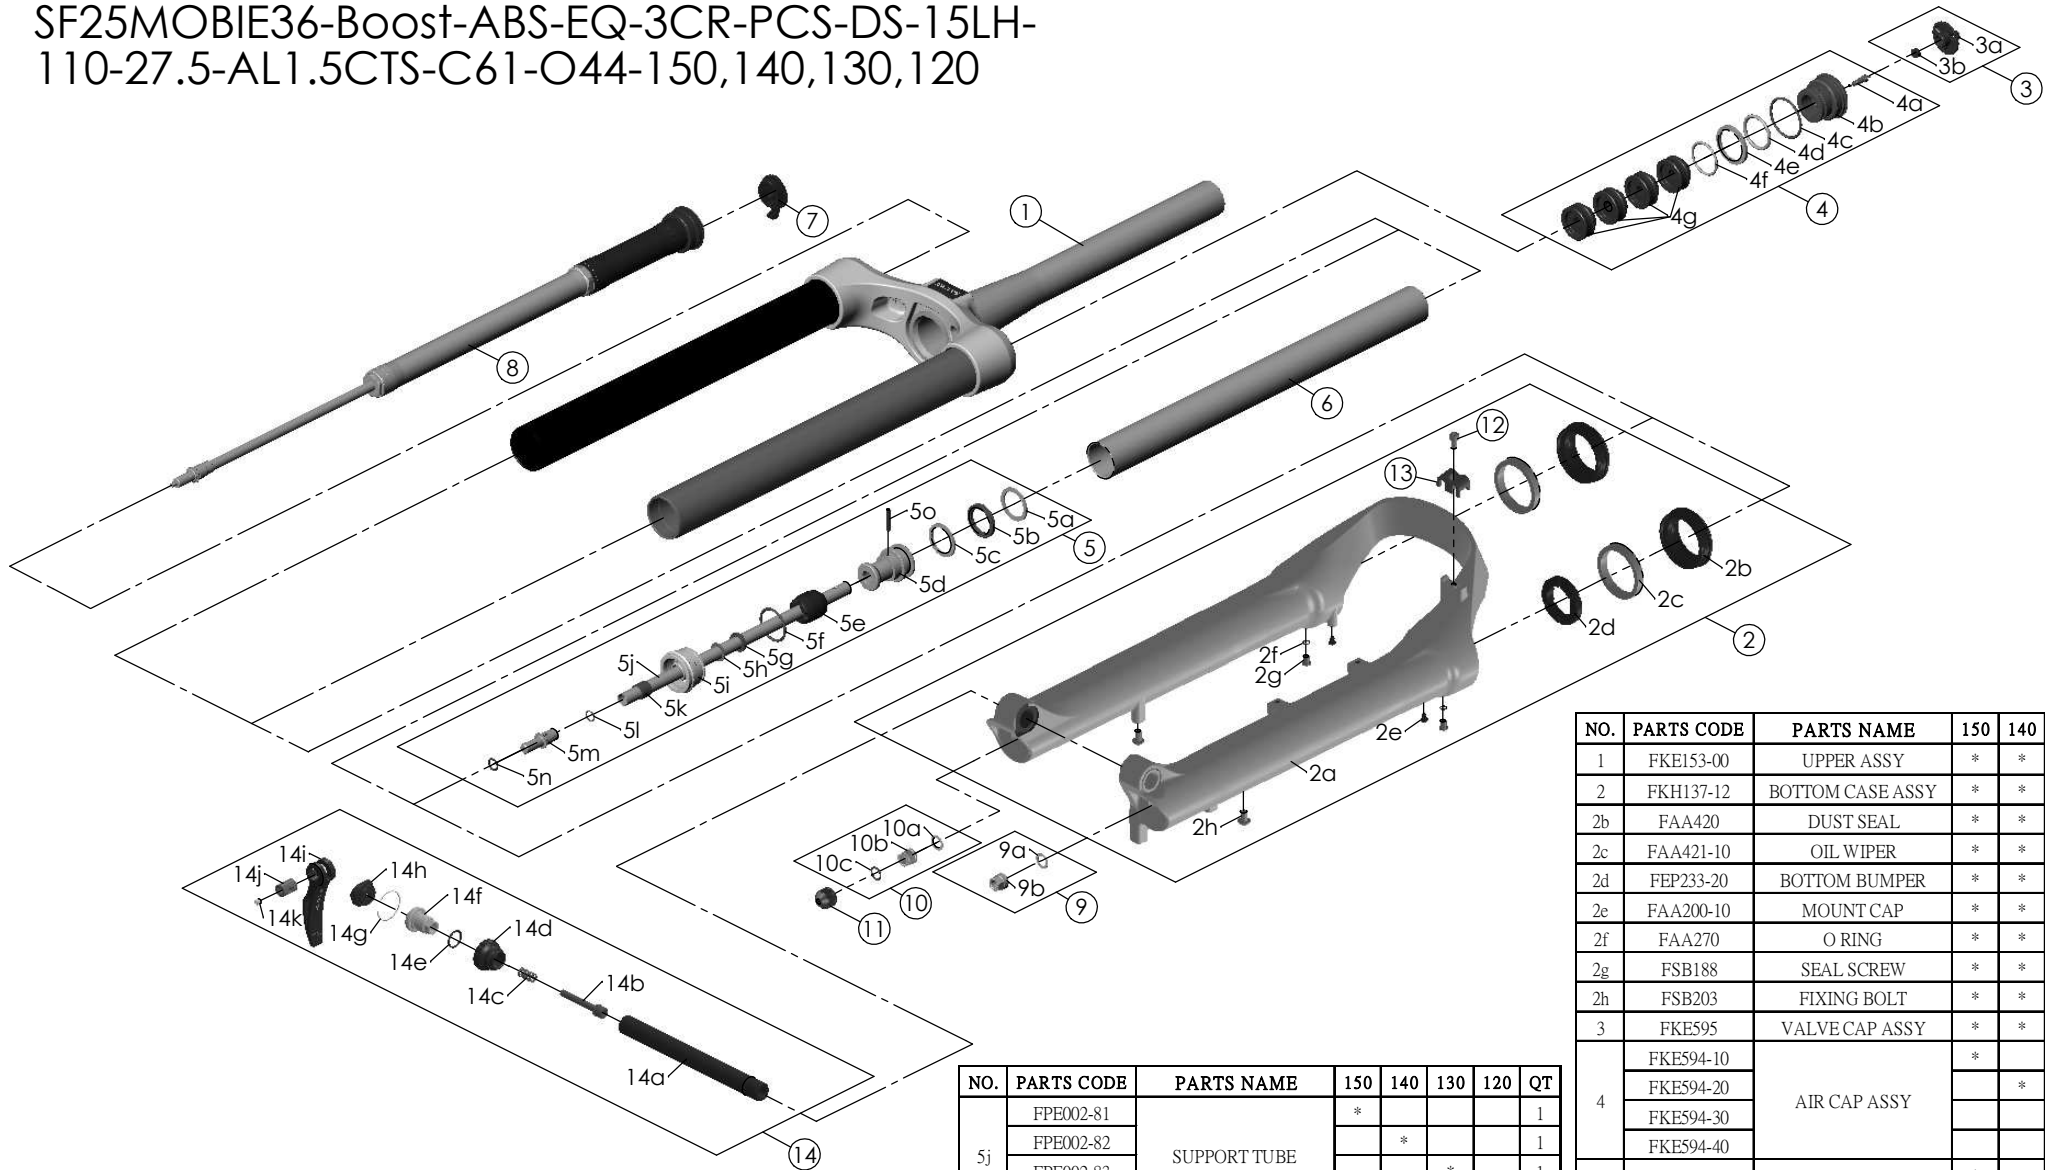

SF25MOBIE36-Boost-ABS-EQ-3CR-PCS-DS-15LH-110-27.5-AL1.5CTS-C61-O44-150,140,130,120

NO.	PARTS CODE	PARTS NAME	150	140	130	120	QT
1	FKE153-00	UPPER ASSY	*	*	*	*	1
2	FKH137-12	BOTTOM CASE ASSY	*	*	*	*	1
2b	FAA420	DUST SEAL	*	*	*	*	2
2c	FAA421-10	OIL WIPER	*	*	*	*	2
2d	FEP233-20	BOTTOM BUMPER	*	*	*	*	2
2e	FAA200-10	MOUNT CAP	*	*	*	*	2
2f	FAA270	O RING	*	*	*	*	2
2g	FSB188	SEAL SCREW	*	*	*	*	2
2h	FSB203	FIXING BOLT	*	*	*	*	2
3	FKE595	VALVE CAP ASSY	*	*	*	*	1
4	FKE594-10	AIR CAP ASSY	*				1
	FKE594-20			*			1
	FKE594-30				*		1
	FKE594-40					*	1
4g	FEG270-10	VOLUME REDUCER	*				4
				*			5
					*		6
						*	7
5	FKH154-01	SUPPORT TUBE ASSY	*				1
				*			1
					*		1
						*	1

NO.	PARTS CODE	PARTS NAME	150	140	130	120	QT
5j	FPE002-81	SUPPORT TUBE	*				1
	FPE002-82			*			1
	FPE002-83				*		1
	FPE002-84					*	1
6	FPE099-00	AIR CYLINDER	*	*	*	*	1
7	FKE590-00	3CR KNOB ASSY	*	*	*	*	1
8	FUN210-25	3CR-PCS UNIT	*	*	*	*	1
9	FKA063-03	FIXING NUT SET	*	*	*	*	1
10	FKE436	FIXING NUT SET	*	*	*	*	1
11	FEG201	REBOUND KNOB	*	*	*	*	1

NO.	PARTS CODE	PARTS NAME	150	140	130	120	QT
12	FSB153	GUIDE FIXING BOLT	*	*	*	*	1
13	FEG519	CABLE GUIDE	*	*	*	*	1
14	FKA116-02	15LH-110 AXLE SET	*	*	*	*	1