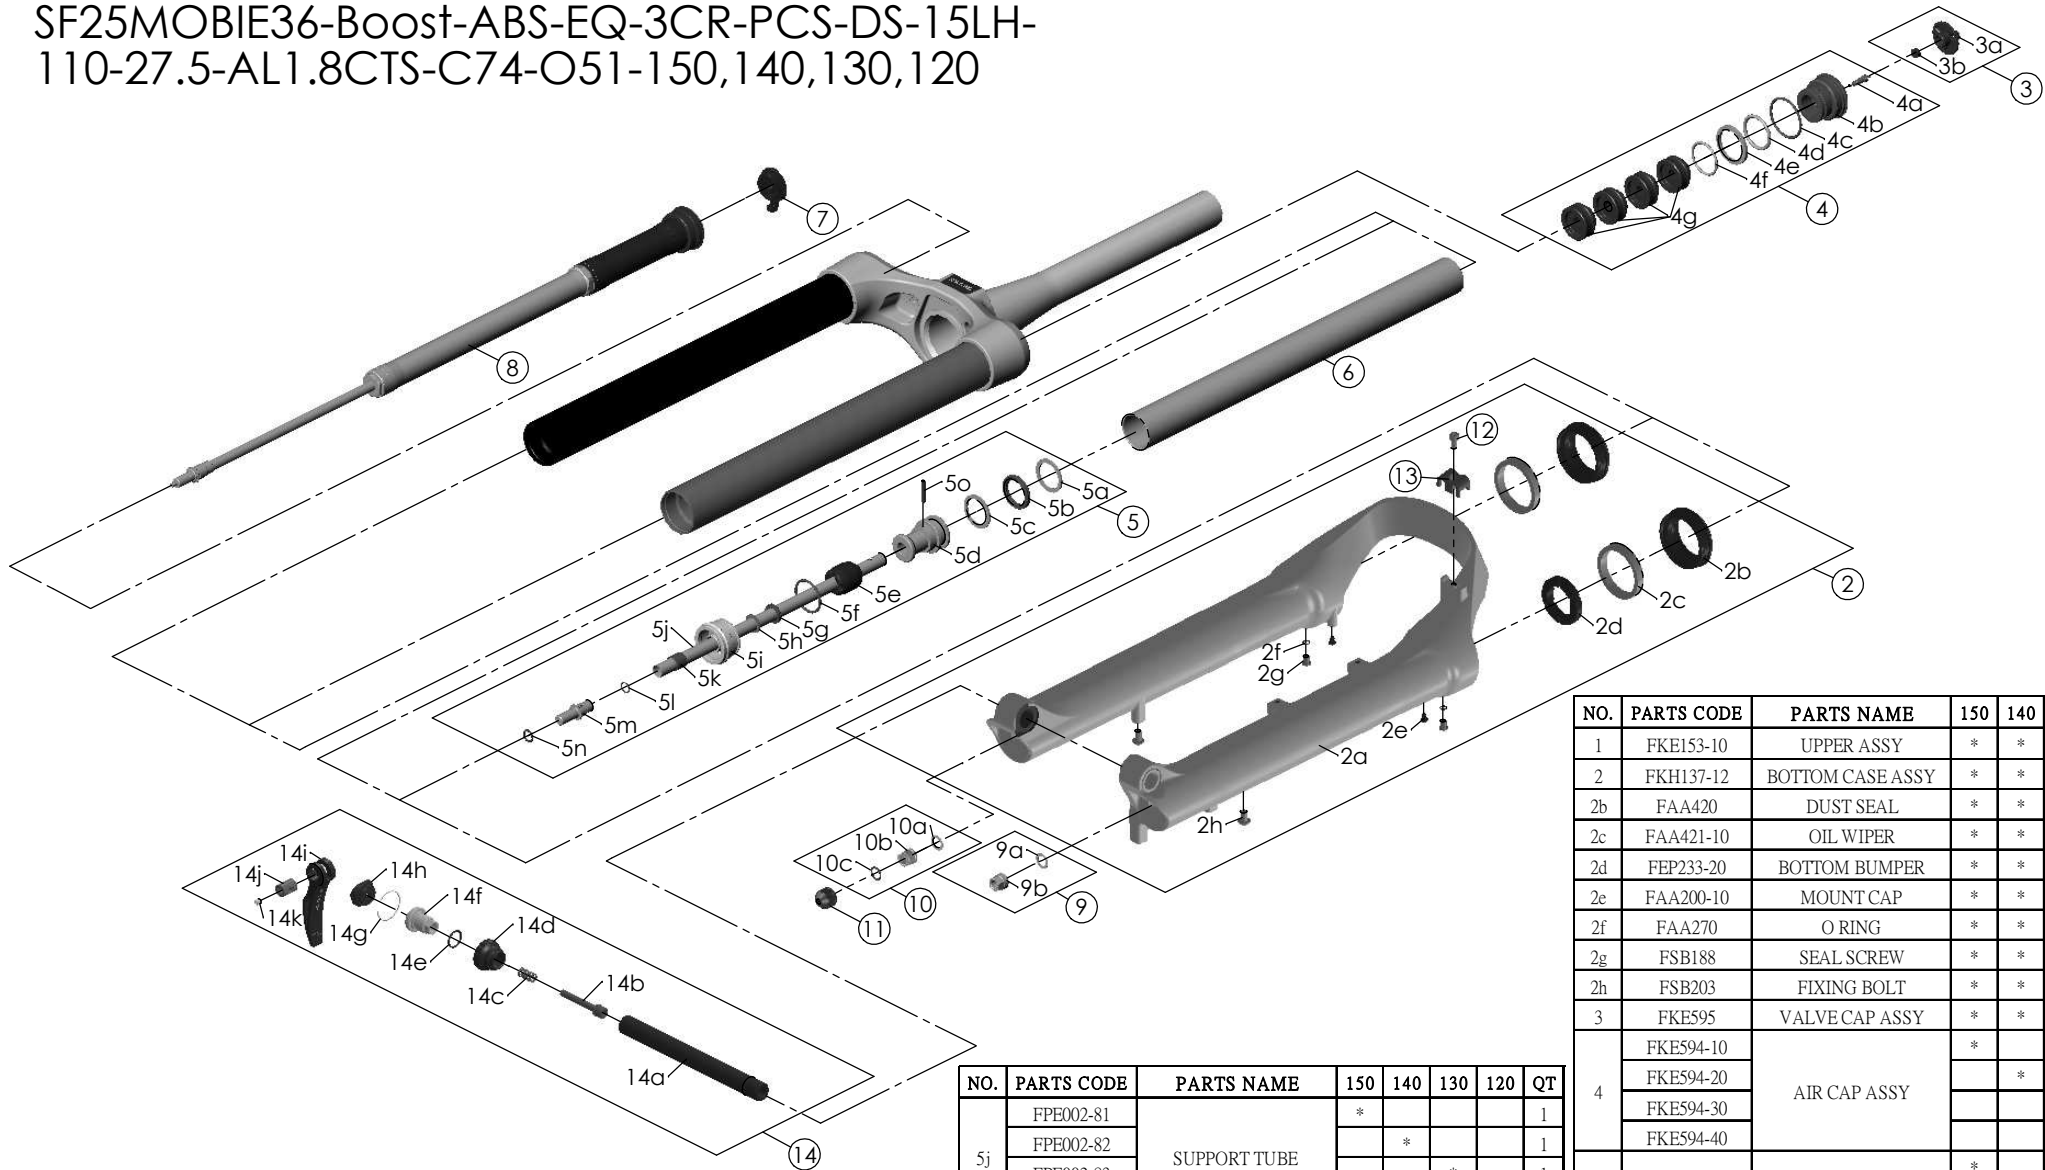

SF25MOBIE36-Boost-ABS-EQ-3CR-PCS-DS-15LH-110-27.5-AL1.8CTS-C74-O51-150,140,130,120

NO.	PARTS CODE	PARTS NAME	150	140	130	120	QT
12	FSB153	GUIDE FIXING BOLT	*	*	*	*	1
13	FEG519	CABLE GUIDE	*	*	*	*	1
14	FKA116-02	15LH-110 AXLE SET	*	*	*	*	1

NO.	PARTS CODE	PARTS NAME	150	140	130	120	QT
5j	FPE002-81	SUPPORT TUBE	*				1
	FPE002-82			*		1	
	FPE002-83				*	1	
	FPE002-84					*	1
6	FPE099-00	AIR CYLINDER	*	*	*	*	1
7	FKE590-00	3CR KNOB ASSY	*	*	*	*	1
8	FUN210-25	3CR-PCS UNIT	*	*	*	*	1
9	FKA063-03	FIXING NUT SET	*	*	*	*	1
10	FKE436	FIXING NUT SET	*	*	*	*	1
11	FEG201	REBOUND KNOB	*	*	*	*	1

NO.	PARTS CODE	PARTS NAME	150	140	130	120	QT
1	FKE153-10	UPPER ASSY	*	*	*	*	1
2	FKH137-12	BOTTOM CASE ASSY	*	*	*	*	1
2b	FAA420	DUST SEAL	*	*	*	*	2
2c	FAA421-10	OIL WIPER	*	*	*	*	2
2d	FEP233-20	BOTTOM BUMPER	*	*	*	*	2
2e	FAA200-10	MOUNT CAP	*	*	*	*	2
2f	FAA270	O RING	*	*	*	*	2
2g	FSB188	SEAL SCREW	*	*	*	*	2
2h	FSB203	FIXING BOLT	*	*	*	*	2
3	FKE595	VALVE CAP ASSY	*	*	*	*	1
4	FKE594-10	AIR CAP ASSY	*				1
	FKE594-20			*		1	
	FKE594-30				*	1	
	FKE594-40					*	1
4g	FEG270-10	VOLUME REDUCER	*				4
				*			5
					*		6
					*	7	
5	FKH154-01	SUPPORT TUBE ASSY	*				1
	FKH154-02			*		1	
	FKH154-03				*	1	
	FKH154-04					*	1