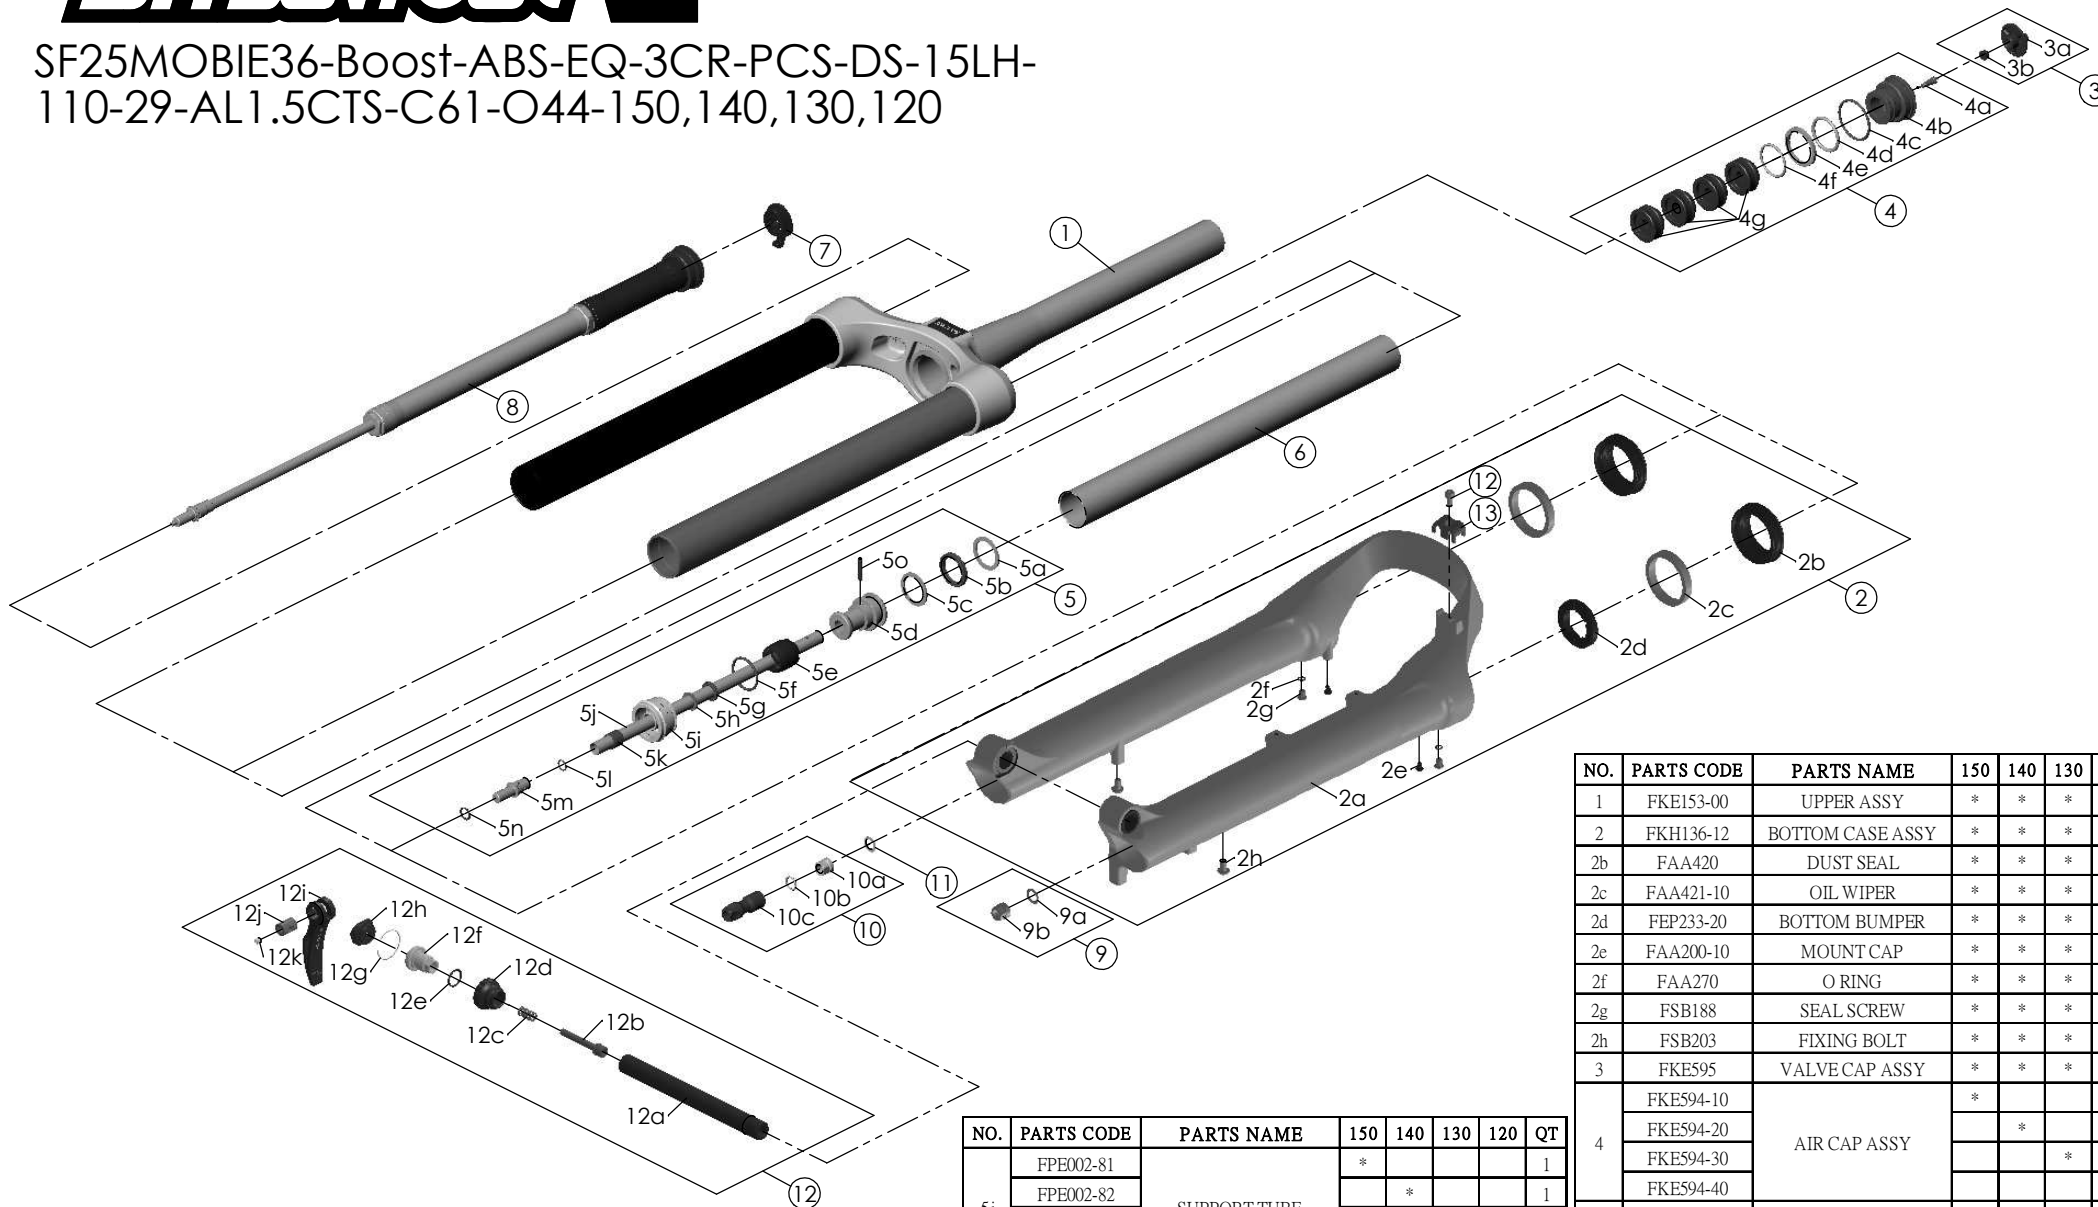

SF25MOBIE36-Boost-ABS-EQ-3CR-PCS-DS-15LH-110-29-AL1.5CTS-C61-O44-150,140,130,120

NO.	PARTS CODE	PARTS NAME	150	140	130	120	QT
12	FSB153	GUIDE FIXING BOLT	*	*	*	*	1
13	FEF519	CABLE GUIDE	*	*	*	*	1
14	FKA116-02	15LH-110 AXLE SET	*	*	*	*	1

NO.	PARTS CODE	PARTS NAME	150	140	130	120	QT
5j	FPE002-81	SUPPORT TUBE	*				1
	FPE002-82			*		1	
	FPE002-83				*	1	
	FPE002-84					*	1
6	FPE099-00	AIR CYLINDER	*	*	*	*	1
7	FKE590-00	3CR KNOB ASSY	*	*	*	*	1
8	FUN210-25	3CR-PCS UNIT	*	*	*	*	1
9	FKA063-03	FIXING NUT SET	*	*	*	*	1
10	FKE583	REBOUND KNOB ASSY	*	*	*	*	1
11	CSS014	WASHER	*	*	*	*	1

NO.	PARTS CODE	PARTS NAME	150	140	130	120	QT
1	FKE153-00	UPPER ASSY	*	*	*	*	1
2	FKH136-12	BOTTOM CASE ASSY	*	*	*	*	1
2b	FAA420	DUST SEAL	*	*	*	*	2
2c	FAA421-10	OIL WIPER	*	*	*	*	2
2d	FEP233-20	BOTTOM BUMPER	*	*	*	*	2
2e	FAA200-10	MOUNT CAP	*	*	*	*	2
2f	FAA270	O RING	*	*	*	*	2
2g	FSB188	SEAL SCREW	*	*	*	*	2
2h	FSB203	FIXING BOLT	*	*	*	*	2
3	FKE595	VALVE CAP ASSY	*	*	*	*	1
4	FKE594-10	AIR CAP ASSY	*				1
	FKE594-20			*		1	
	FKE594-30				*	1	
	FKE594-40					*	1
4g	FEG270-10	VOLUME REDUCER	*				4
				*			5
					*		6
					*	7	
5	FKH154-01	SUPPORT TUBE ASSY	*				1
	FKH154-02			*		1	
	FKH154-03				*	1	
	FKH154-04					*	1