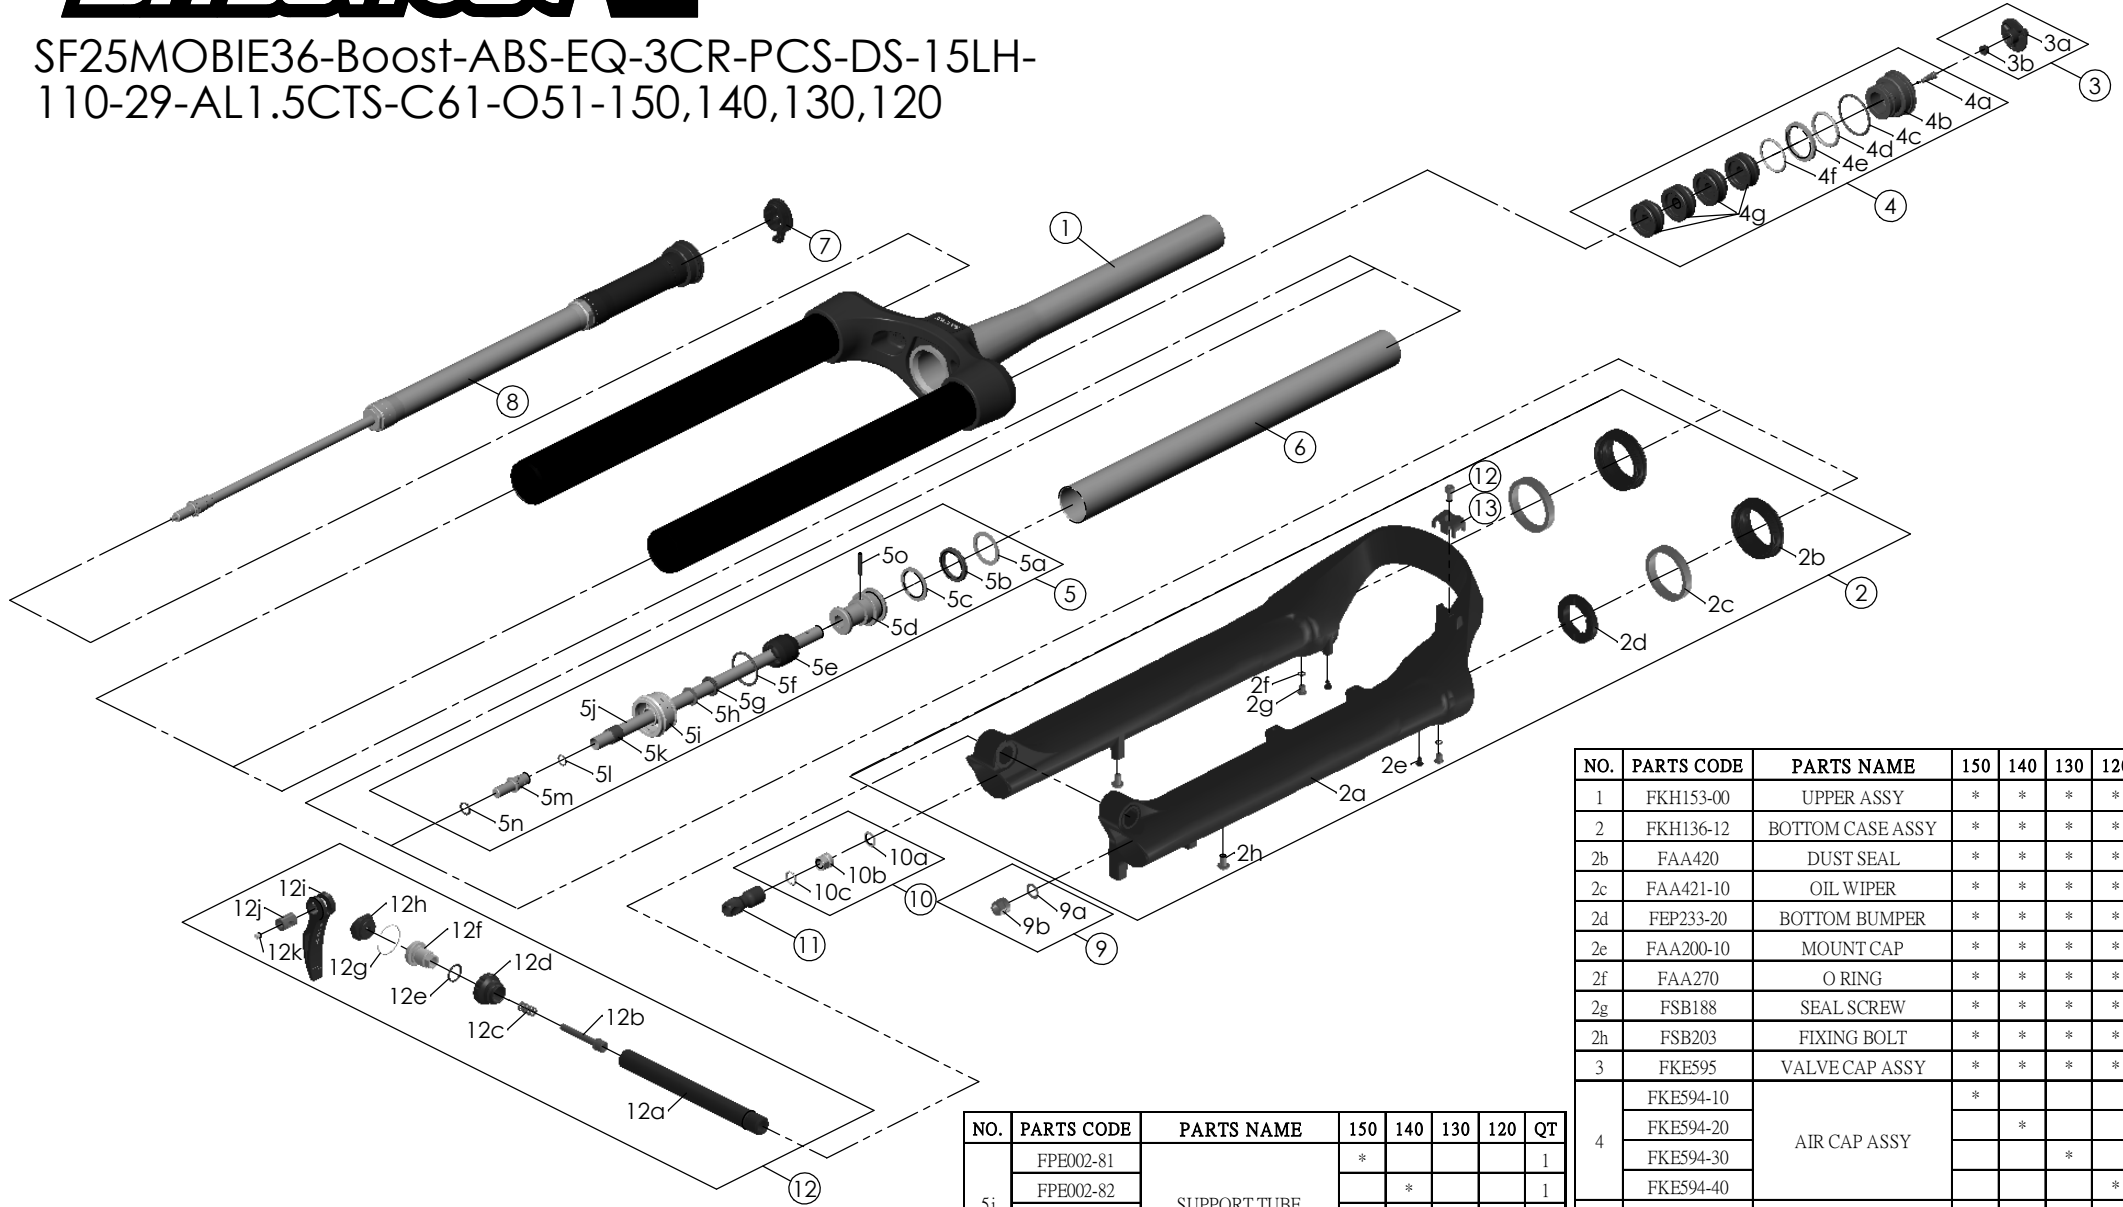

SF25MOBIE36-Boost-ABS-EQ-3CR-PCS-DS-15LH-110-29-AL1.5CTS-C61-O51-150,140,130,120

NO.	PARTS CODE	PARTS NAME	150	140	130	120	QT
12	FSB153	GUIDE FIXING BOLT	*	*	*	*	1
13	FEG519	CABLE GUIDE	*	*	*	*	1
14	FKA116-02	15LH-110 AXLE SET	*	*	*	*	1

NO.	PARTS CODE	PARTS NAME	150	140	130	120	QT
5j	FPE002-81	SUPPORT TUBE	*				1
	FPE002-82			*		1	
	FPE002-83				*	1	
	FPE002-84					*	1
6	FPE099-00	AIR CYLINDER	*	*	*	*	1
7	FKE590-00	3CR KNOB ASSY	*	*	*	*	1
8	FUN210-25	3CR-PCS UNIT	*	*	*	*	1
9	FKA063-03	FIXING NUT SET	*	*	*	*	1
10	FKE436-04	FIXING NUT SET	*	*	*	*	1
11	FEG494-10	REBOUND KNOB	*	*	*	*	1

NO.	PARTS CODE	PARTS NAME	150	140	130	120	QT
1	FKH153-00	UPPER ASSY	*	*	*	*	1
2	FKH136-12	BOTTOM CASE ASSY	*	*	*	*	1
2b	FAA420	DUST SEAL	*	*	*	*	2
2c	FAA421-10	OIL WIPER	*	*	*	*	2
2d	FEP233-20	BOTTOM BUMPER	*	*	*	*	2
2e	FAA200-10	MOUNT CAP	*	*	*	*	2
2f	FAA270	O RING	*	*	*	*	2
2g	FSB188	SEAL SCREW	*	*	*	*	2
2h	FSB203	FIXING BOLT	*	*	*	*	2
3	FKE595	VALVE CAP ASSY	*	*	*	*	1
4	FKE594-10	AIR CAP ASSY	*				1
	FKE594-20			*		1	
	FKE594-30				*	1	
	FKE594-40					*	1
4g	FEG270-10	VOLUME REDUCER	*				4
				*			5
					*		6
5	FKH154-01	SUPPORT TUBE ASSY	*				1
				*			1
					*		1
						*	1