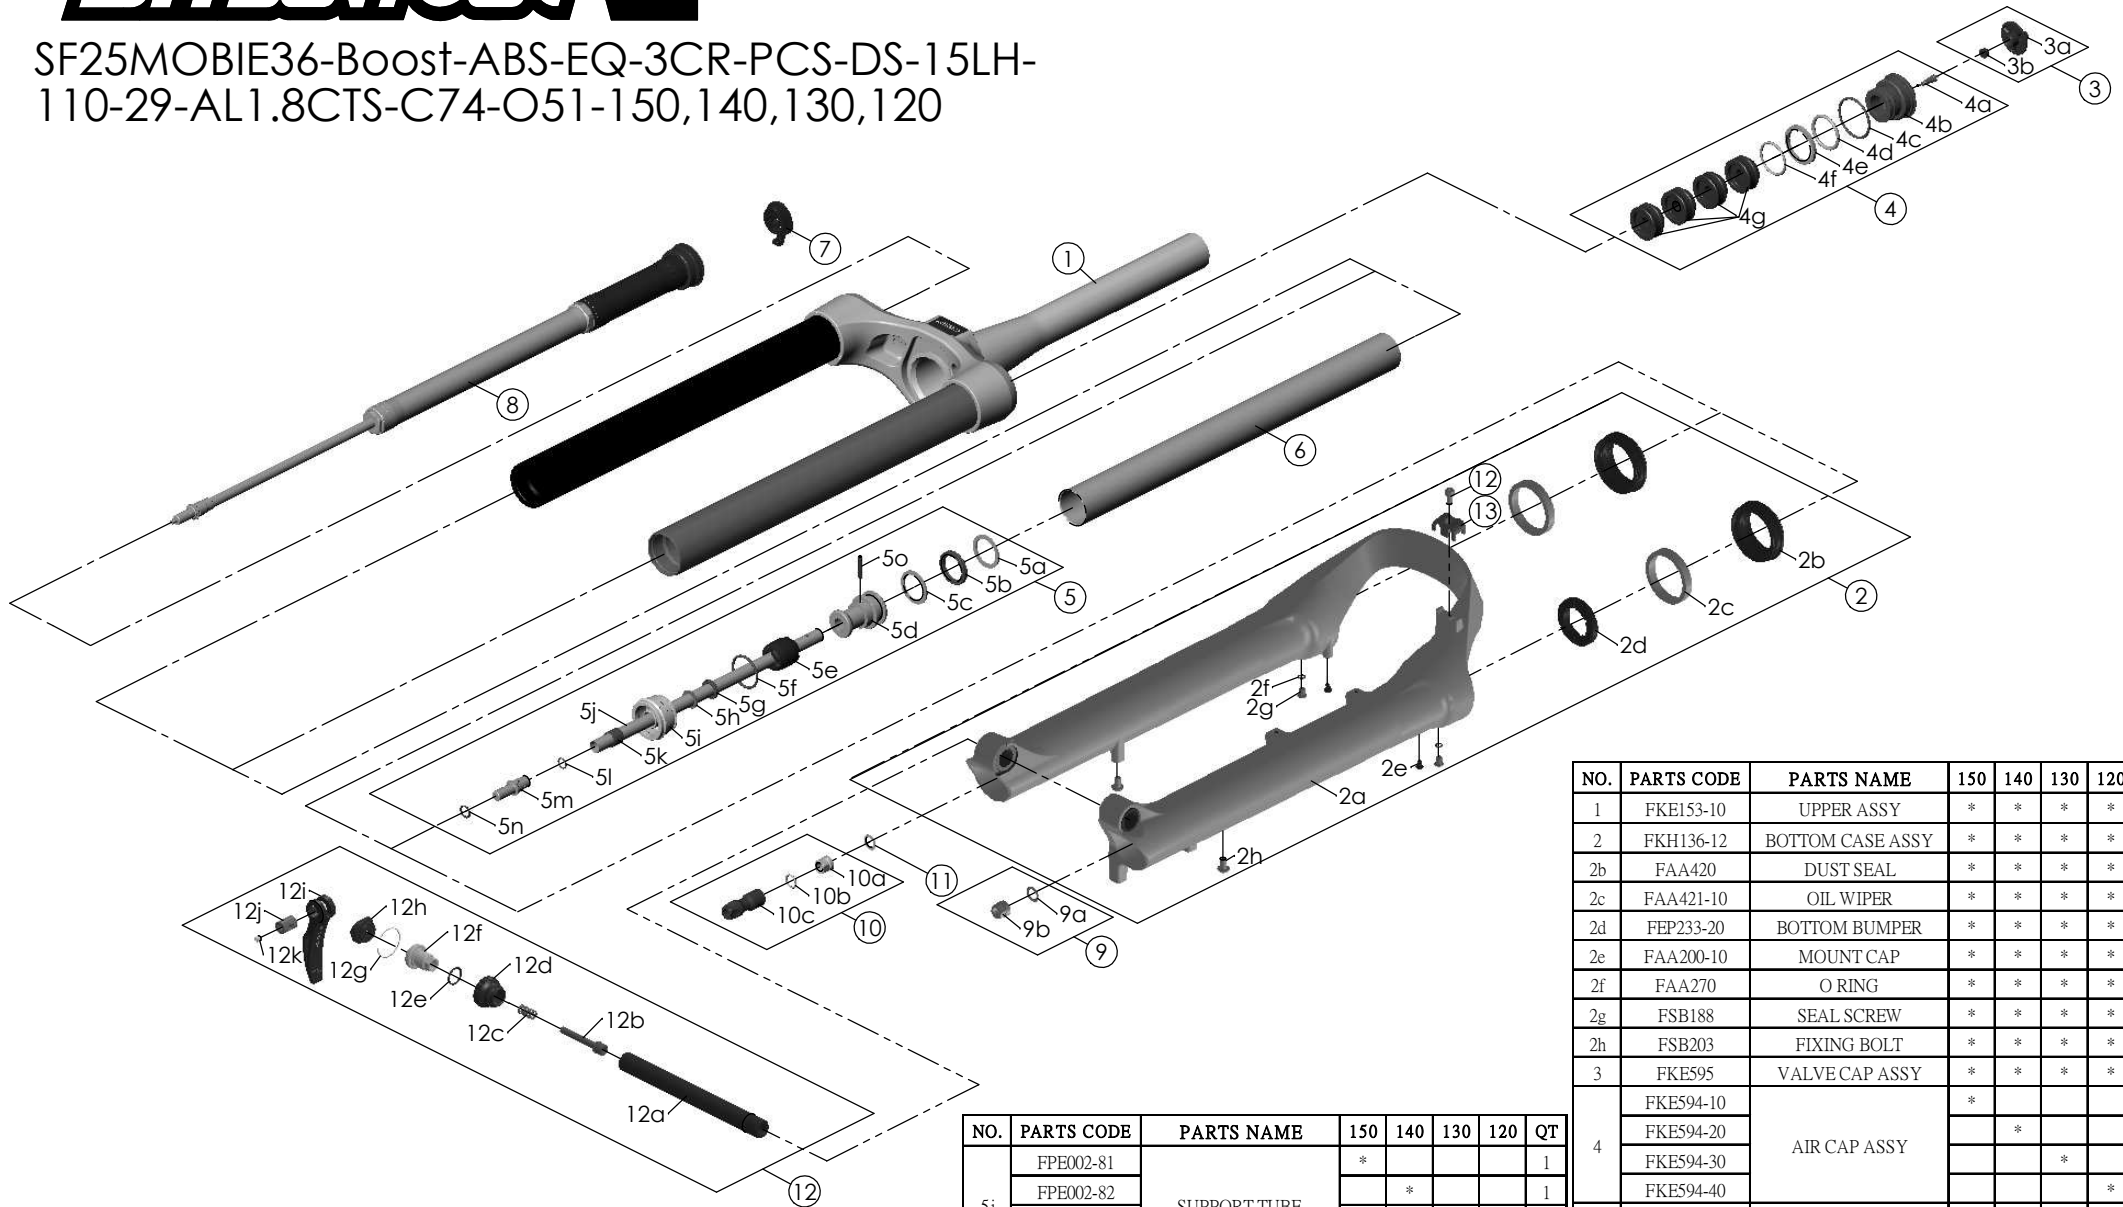

Date	2023.-06-12	Version	0
Amended			

SF25MOBIE36-Boost-ABS-EQ-3CR-PCS-DS-15LH-110-29-AL1.8CTS-C74-O51-150,140,130,120

NO.	PARTS CODE	PARTS NAME	150	140	130	120	QT
12	FSB153	GUIDE FIXING BOLT	*	*	*	*	1
13	FEF519	CABLE GUIDE	*	*	*	*	1
14	FKA116-02	15LH-110 AXLE SET	*	*	*	*	1

NO.	PARTS CODE	PARTS NAME	150	140	130	120	QT
5j	FPE002-81	SUPPORT TUBE	*				1
	FPE002-82			*		1	
	FPE002-83				*	1	
	FPE002-84					*	1
6	FPE099-00	AIR CYLINDER	*	*	*	*	1
7	FKE590-00	3CR KNOB ASSY	*	*	*	*	1
8	FUN210-25	3CR-PCS UNIT	*	*	*	*	1
9	FKA063-03	FIXING NUT SET	*	*	*	*	1
10	FKE583	REBOUND KNOB ASSY	*	*	*	*	1
11	CSS014	WASHER	*	*	*	*	1

NO.	PARTS CODE	PARTS NAME	150	140	130	120	QT
1	FKE153-10	UPPER ASSY	*	*	*	*	1
2	FKH136-12	BOTTOM CASE ASSY	*	*	*	*	1
2b	FAA420	DUST SEAL	*	*	*	*	2
2c	FAA421-10	OIL WIPER	*	*	*	*	2
2d	FEP233-20	BOTTOM BUMPER	*	*	*	*	2
2e	FAA200-10	MOUNT CAP	*	*	*	*	2
2f	FAA270	O RING	*	*	*	*	2
2g	FSB188	SEAL SCREW	*	*	*	*	2
2h	FSB203	FIXING BOLT	*	*	*	*	2
3	FKE595	VALVE CAP ASSY	*	*	*	*	1
4	FKE594-10	AIR CAP ASSY	*				1
	FKE594-20			*		1	
	FKE594-30				*	1	
	FKE594-40					*	1
4g	FEG270-10	VOLUME REDUCER	*				4
				*			5
					*		6
5	FKH154-01	SUPPORT TUBE ASSY	*				1
				*			1
					*		1
						*	1