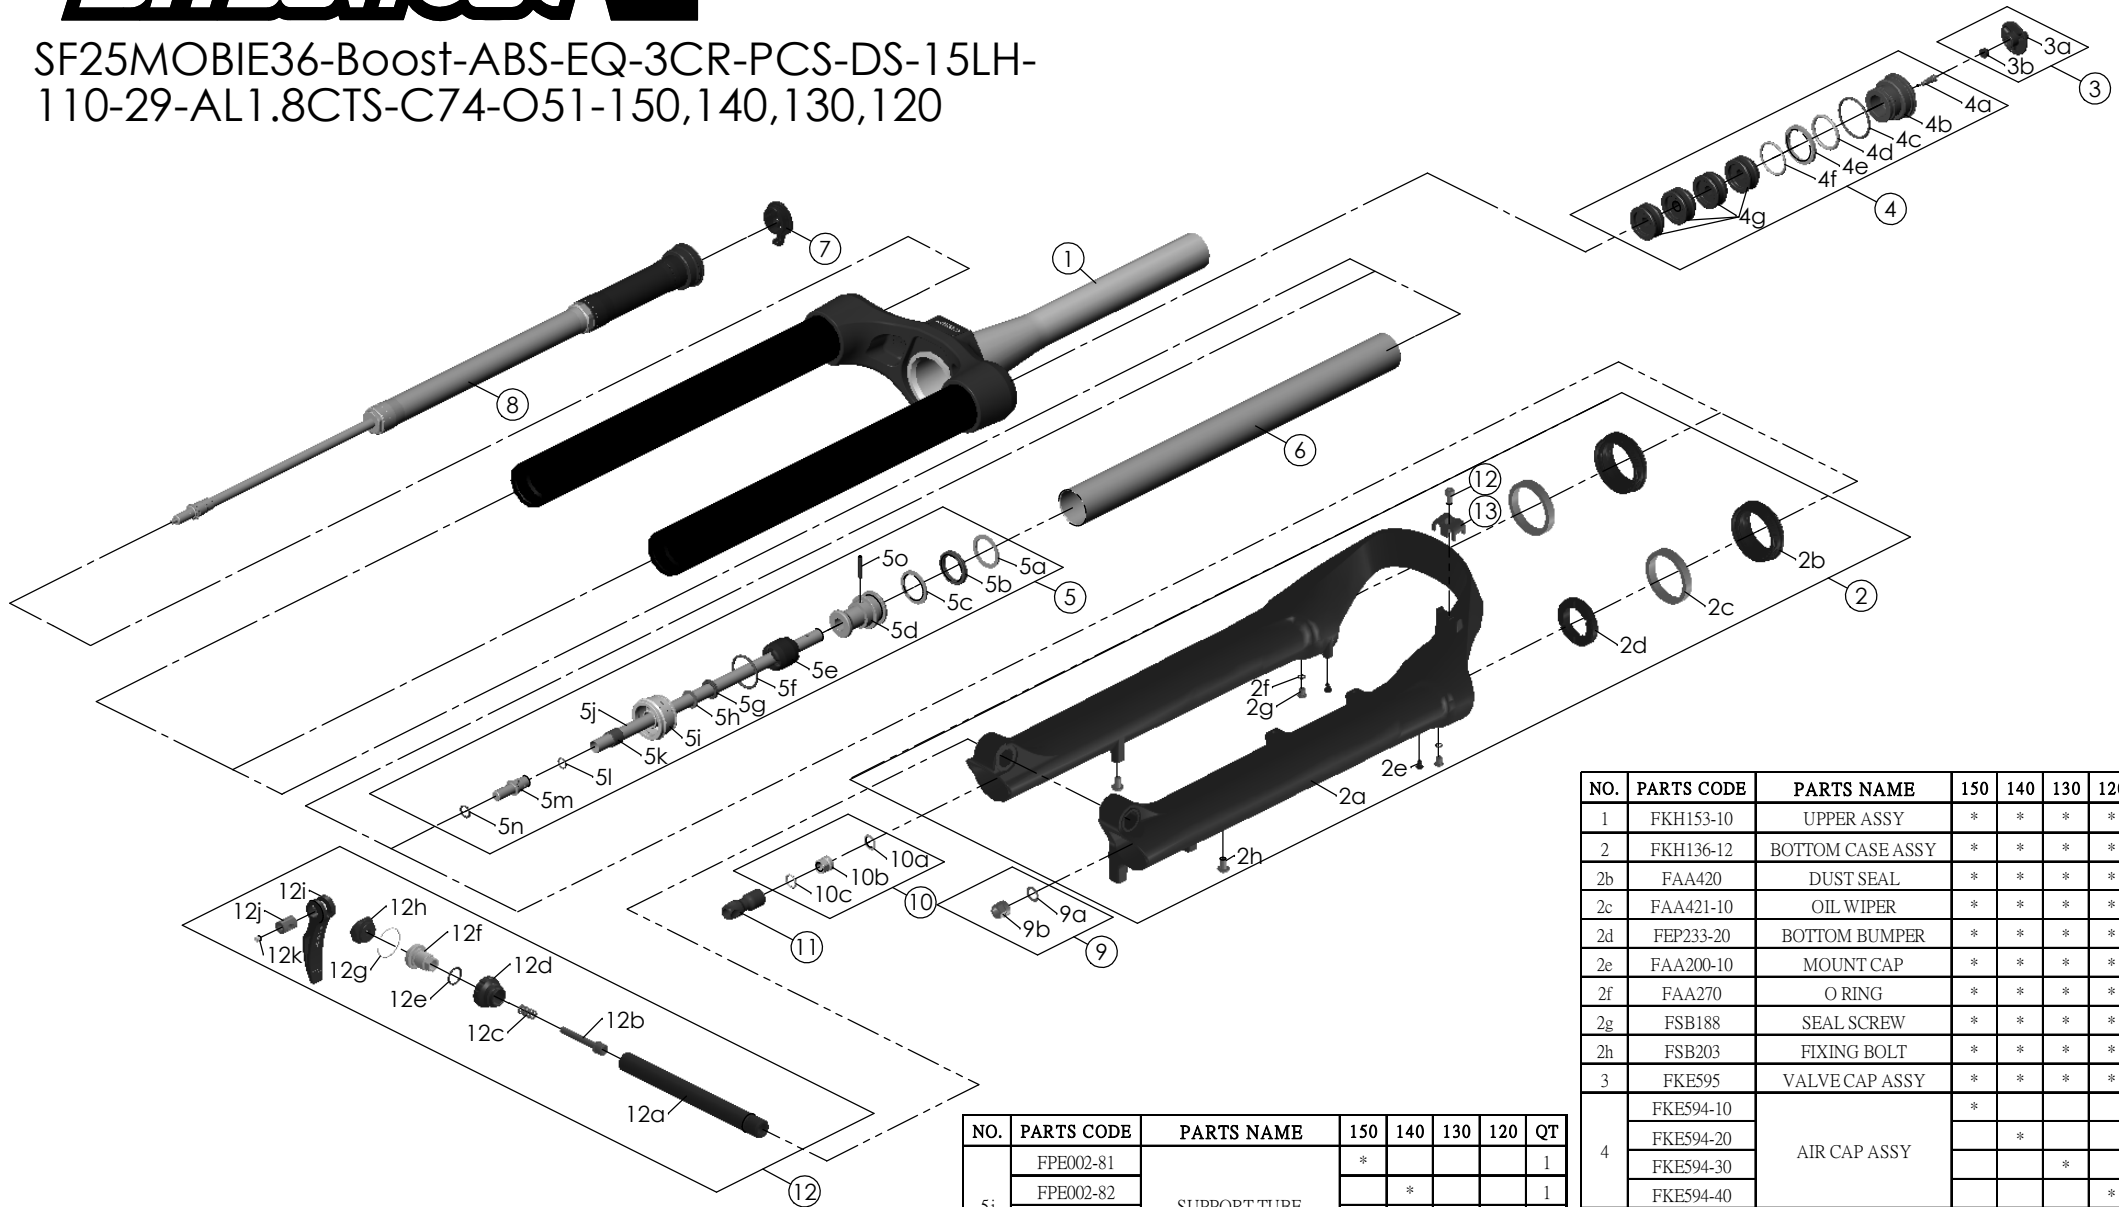

Date	2023.-06-12	Version	2
Amended	2024.12.19		

SF25MOBIE36-Boost-ABS-EQ-3CR-PCS-DS-15LH-110-29-AL1.8CTS-C74-O51-150,140,130,120

NO.	PARTS CODE	PARTS NAME	150	140	130	120	QT
12	FSB153	GUIDE FIXING BOLT	*	*	*	*	1
13	FEG519	CABLE GUIDE	*	*	*	*	1
14	FKA116-02	15LH-110 AXLE SET	*	*	*	*	1

NO.	PARTS CODE	PARTS NAME	150	140	130	120	QT
5j	FPE002-81	SUPPORT TUBE	*				1
	FPE002-82			*		1	
	FPE002-83				*	1	
	FPE002-84					*	1
6	FPE099-00	AIR CYLINDER	*	*	*	*	1
7	FKE590-00	3CR KNOB ASSY	*	*	*	*	1
8	FUN210-25	3CR-PCS UNIT	*	*	*	*	1
9	FKA063-03	FIXING NUT SET	*	*	*	*	1
10	FKE436-04	FIXING NUT SET	*	*	*	*	1
11	FEG494-10	REBOUND KNOB	*	*	*	*	1

NO.	PARTS CODE	PARTS NAME	150	140	130	120	QT
1	FKH153-10	UPPER ASSY	*	*	*	*	1
2	FKH136-12	BOTTOM CASE ASSY	*	*	*	*	1
2b	FAA420	DUST SEAL	*	*	*	*	2
2c	FAA421-10	OIL WIPER	*	*	*	*	2
2d	FEP233-20	BOTTOM BUMPER	*	*	*	*	2
2e	FAA200-10	MOUNT CAP	*	*	*	*	2
2f	FAA270	O RING	*	*	*	*	2
2g	FSB188	SEAL SCREW	*	*	*	*	2
2h	FSB203	FIXING BOLT	*	*	*	*	2
3	FKE595	VALVE CAP ASSY	*	*	*	*	1
4	FKE594-10	AIR CAP ASSY	*				1
	FKE594-20			*		1	
	FKE594-30				*	1	
	FKE594-40					*	1
4g	FEG270-10	VOLUME REDUCER	*				4
				*			5
					*		6
						*	7
5	FKH154-01	SUPPORT TUBE ASSY	*				1
				*			1
					*		1
						*	1