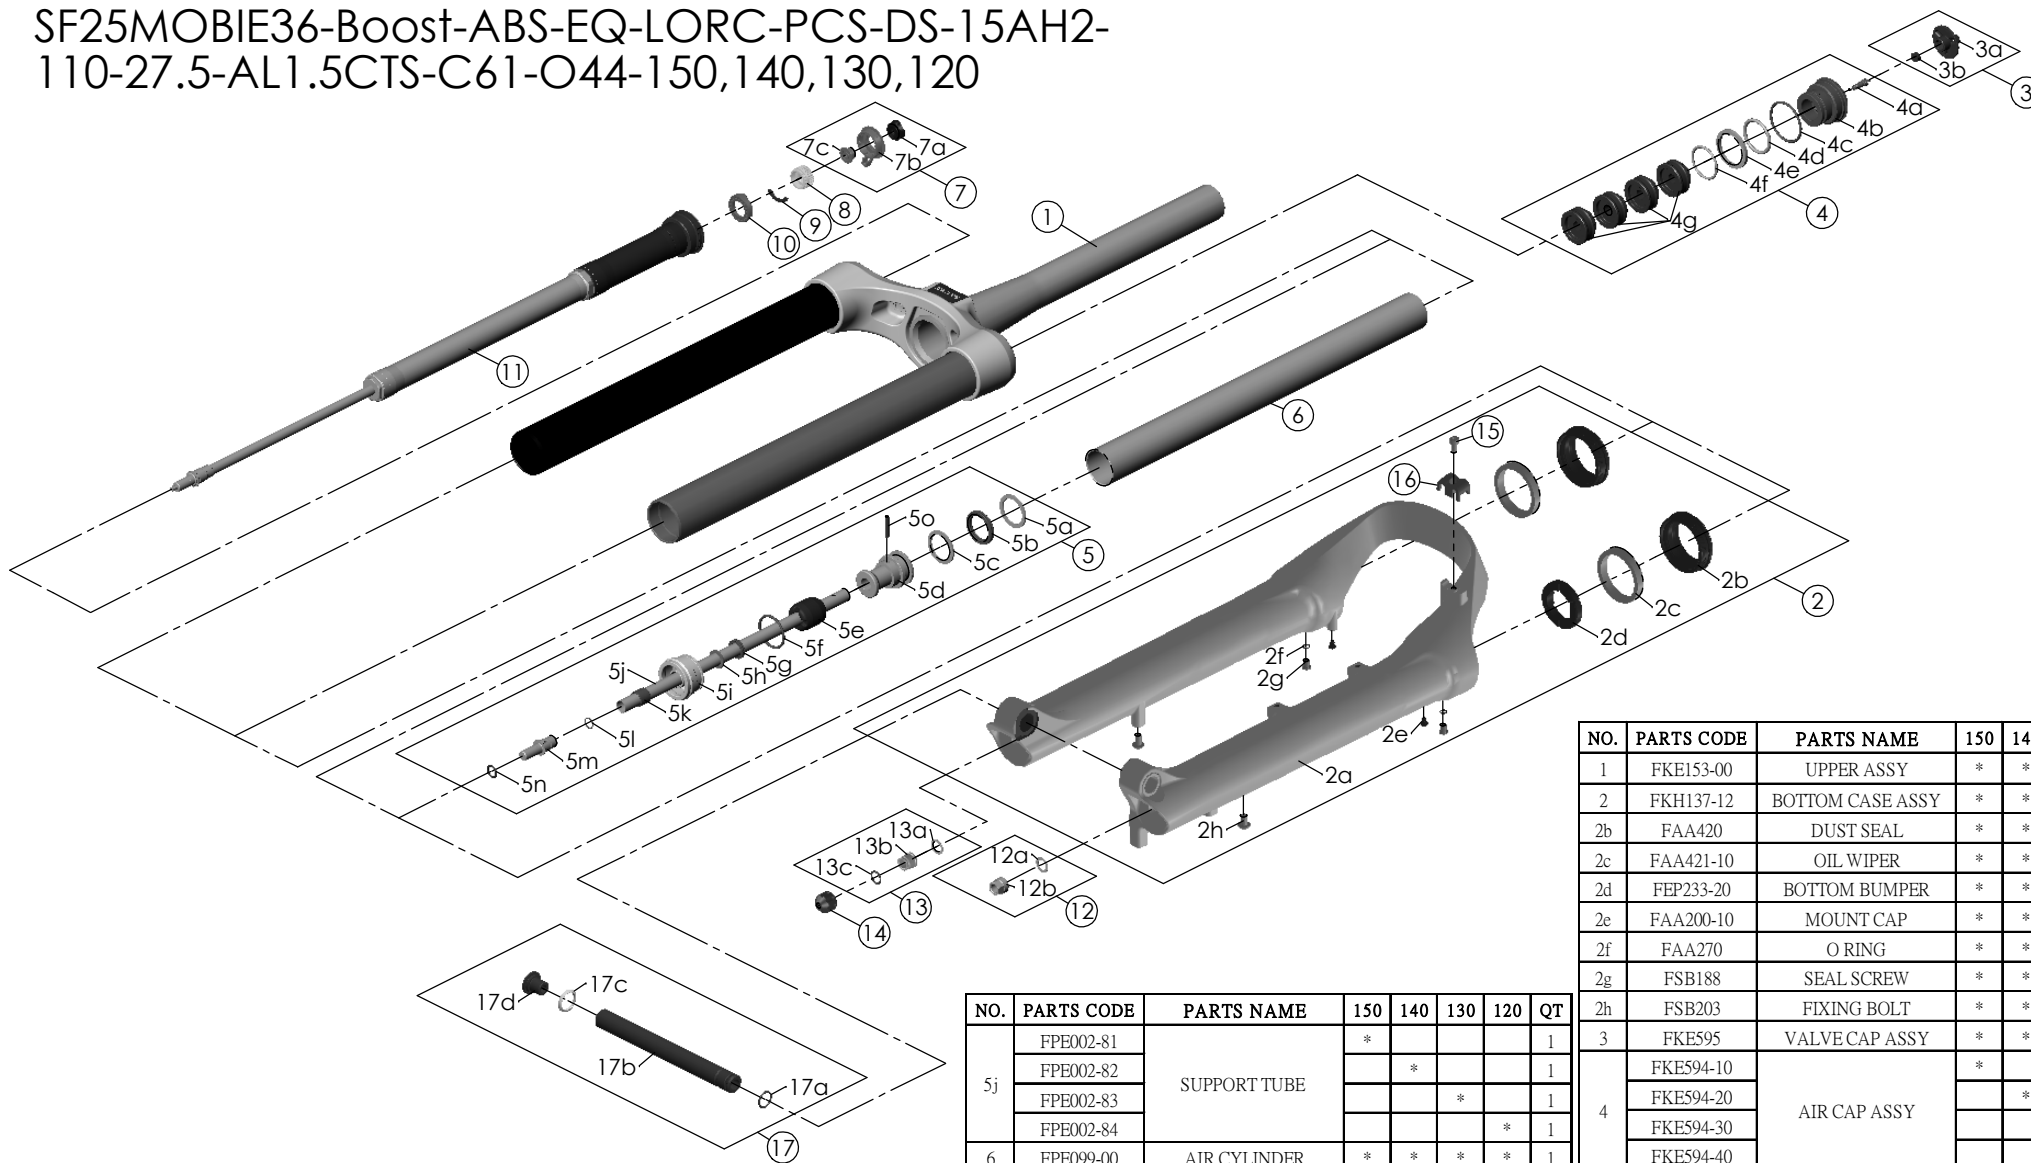

## SF25MOBIE36-Boost-ABS-EQ-LORC-PCS-DS-15AH2-110-27.5-AL1.5CTS-C61-O44-150,140,130,120

NO.	PARTS CODE	PARTS NAME	150	140	130	120	QT
15	FSB153	GUIDE FIXING BOLT	*	*	*	*	1
16	FEG519	CABLE GUIDE	*	*	*	*	1
17	FKA117-00	15AH2-110 THRU AXLE SET	*	*	*	*	1

NO.	PARTS CODE	PARTS NAME	150	140	130	120	QT
5j	FPE002-81	SUPPORT TUBE	*				1
	FPE002-82			*		1	
	FPE002-83				*	1	
	FPE002-84					* 1	
6	FPE099-00	AIR CYLINDER	*	*	*	*	1
7	FKE421	LO-RC KNOB ASSY	*	*	*	*	1
8	FEE256-30	ADJUST CORE	*	*	*	*	1
9	FEE258	ADJUST CLICK	*	*	*	*	1
10	FEE257	CLICK HOLDER	*	*	*	*	1
11	FUN131-55	LORC-PCS UNIT	*	*	*	*	1
12	FKA063-03	FIXING NUT SET	*	*	*	*	1
13	FKE436	FIXING NUT SET	*	*	*	*	1
14	FEG201	REBOUND KNOB	*	*	*	*	1

NO.	PARTS CODE	PARTS NAME	150	140	130	120	QT
1	FKE153-00	UPPER ASSY	*	*	*	*	1
2	FKH137-12	BOTTOM CASE ASSY	*	*	*	*	1
2b	FAA420	DUST SEAL	*	*	*	*	2
2c	FAA421-10	OIL WIPER	*	*	*	*	2
2d	FEP233-20	BOTTOM BUMPER	*	*	*	*	2
2e	FAA200-10	MOUNT CAP	*	*	*	*	2
2f	FAA270	O RING	*	*	*	*	2
2g	FSB188	SEAL SCREW	*	*	*	*	2
2h	FSB203	FIXING BOLT	*	*	*	*	2
3	FKE595	VALVE CAP ASSY	*	*	*	*	1
4	FKE594-10	AIR CAP ASSY	*				1
	FKE594-20			*		1	
	FKE594-30				*	1	
	FKE594-40					* 1	
4g	FEG270-10	VOLUME REDUCER	*				4
				*			5
					*		6
						* 1	7
5	FKH154-01	SUPPORT TUBE ASSY	*				1
				*			1
					*		1
						* 1	1