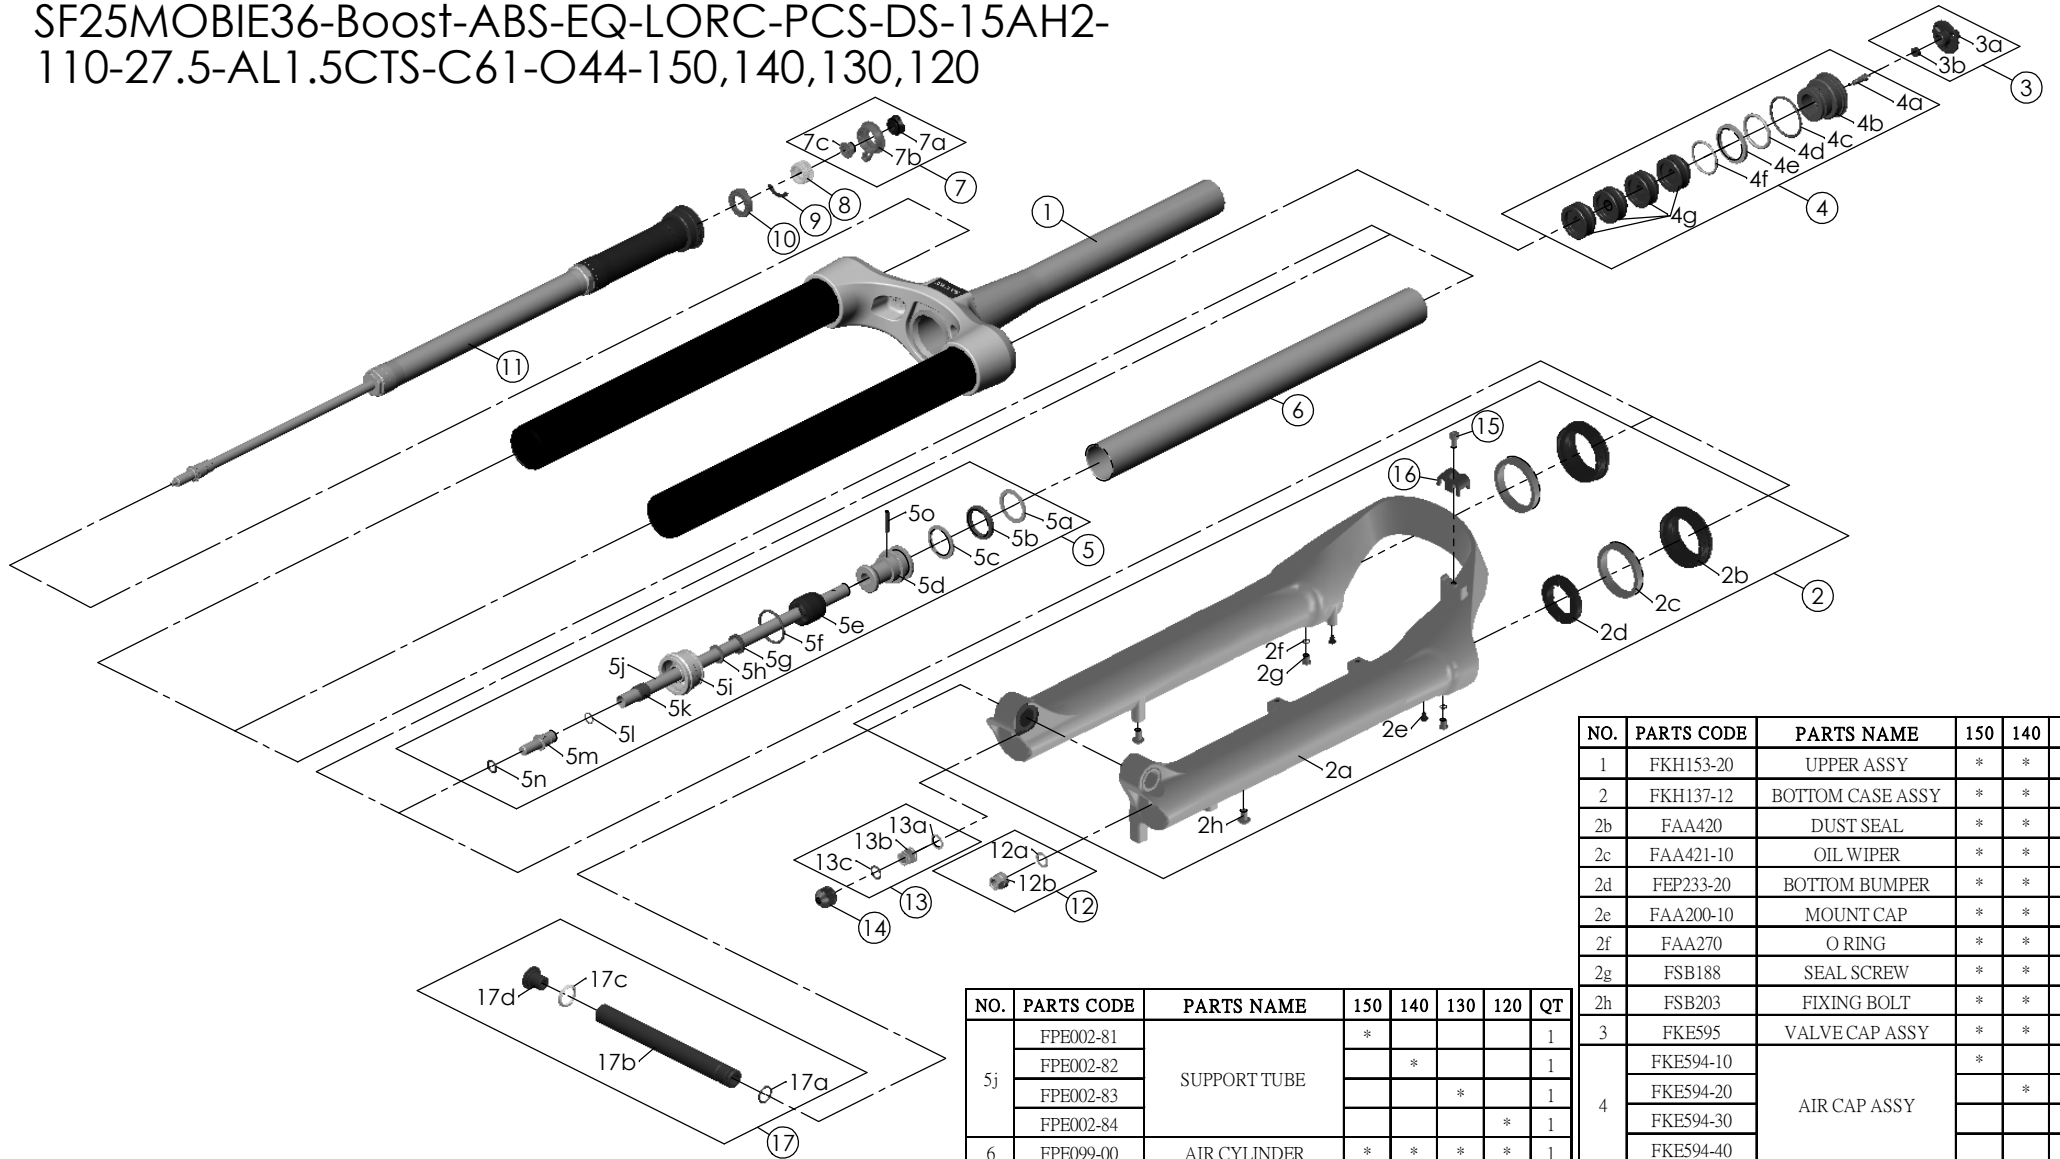

SF25MOBIE36-Boost-ABS-EQ-LORC-PCS-DS-15AH2-110-27.5-AL1.5CTS-C61-O44-150,140,130,120

NO.	PARTS CODE	PARTS NAME	150	140	130	120	QT
15	FSB153	GUIDE FIXING BOLT	*	*	*	*	1
16	FEG519	CABLE GUIDE	*	*	*	*	1
17	FKA117-00	15AH2-110 THRU AXLE SET	*	*	*	*	1

NO.	PARTS CODE	PARTS NAME	150	140	130	120	QT
5j	FPE002-81	SUPPORT TUBE	*				1
	FPE002-82			*		1	
	FPE002-83				*	1	
	FPE002-84					*	1
6	FPE099-00	AIR CYLINDER	*	*	*	*	1
7	FKE421	LO-RC KNOB ASSY	*	*	*	*	1
8	FEE256-30	ADJUST CORE	*	*	*	*	1
9	FEE258	ADJUST CLICK	*	*	*	*	1
10	FEE257	CLICK HOLDER	*	*	*	*	1
11	FUN131-55	LORC-PCS UNIT	*	*	*	*	1
12	FKA063-03	FIXING NUT SET	*	*	*	*	1
13	FKE436	FIXING NUT SET	*	*	*	*	1
14	FEG201	REBOUND KNOB	*	*	*	*	1

NO.	PARTS CODE	PARTS NAME	150	140	130	120	QT
1	FKH153-20	UPPER ASSY	*	*	*	*	1
2	FKH137-12	BOTTOM CASE ASSY	*	*	*	*	1
2b	FAA420	DUST SEAL	*	*	*	*	2
2c	FAA421-10	OIL WIPER	*	*	*	*	2
2d	FEP233-20	BOTTOM BUMPER	*	*	*	*	2
2e	FAA200-10	MOUNT CAP	*	*	*	*	2
2f	FAA270	O RING	*	*	*	*	2
2g	FSB188	SEAL SCREW	*	*	*	*	2
2h	FSB203	FIXING BOLT	*	*	*	*	2
3	FKE595	VALVE CAP ASSY	*	*	*	*	1
4	FKE594-10	AIR CAP ASSY	*				1
	FKE594-20			*		1	
	FKE594-30				*	1	
	FKE594-40					*	1
4g	FEG270-10	VOLUME REDUCER	*				4
				*			5
					*		6
						*	7
5	FKH154-01	SUPPORT TUBE ASSY	*				1
				*			1
					*		1
						*	1