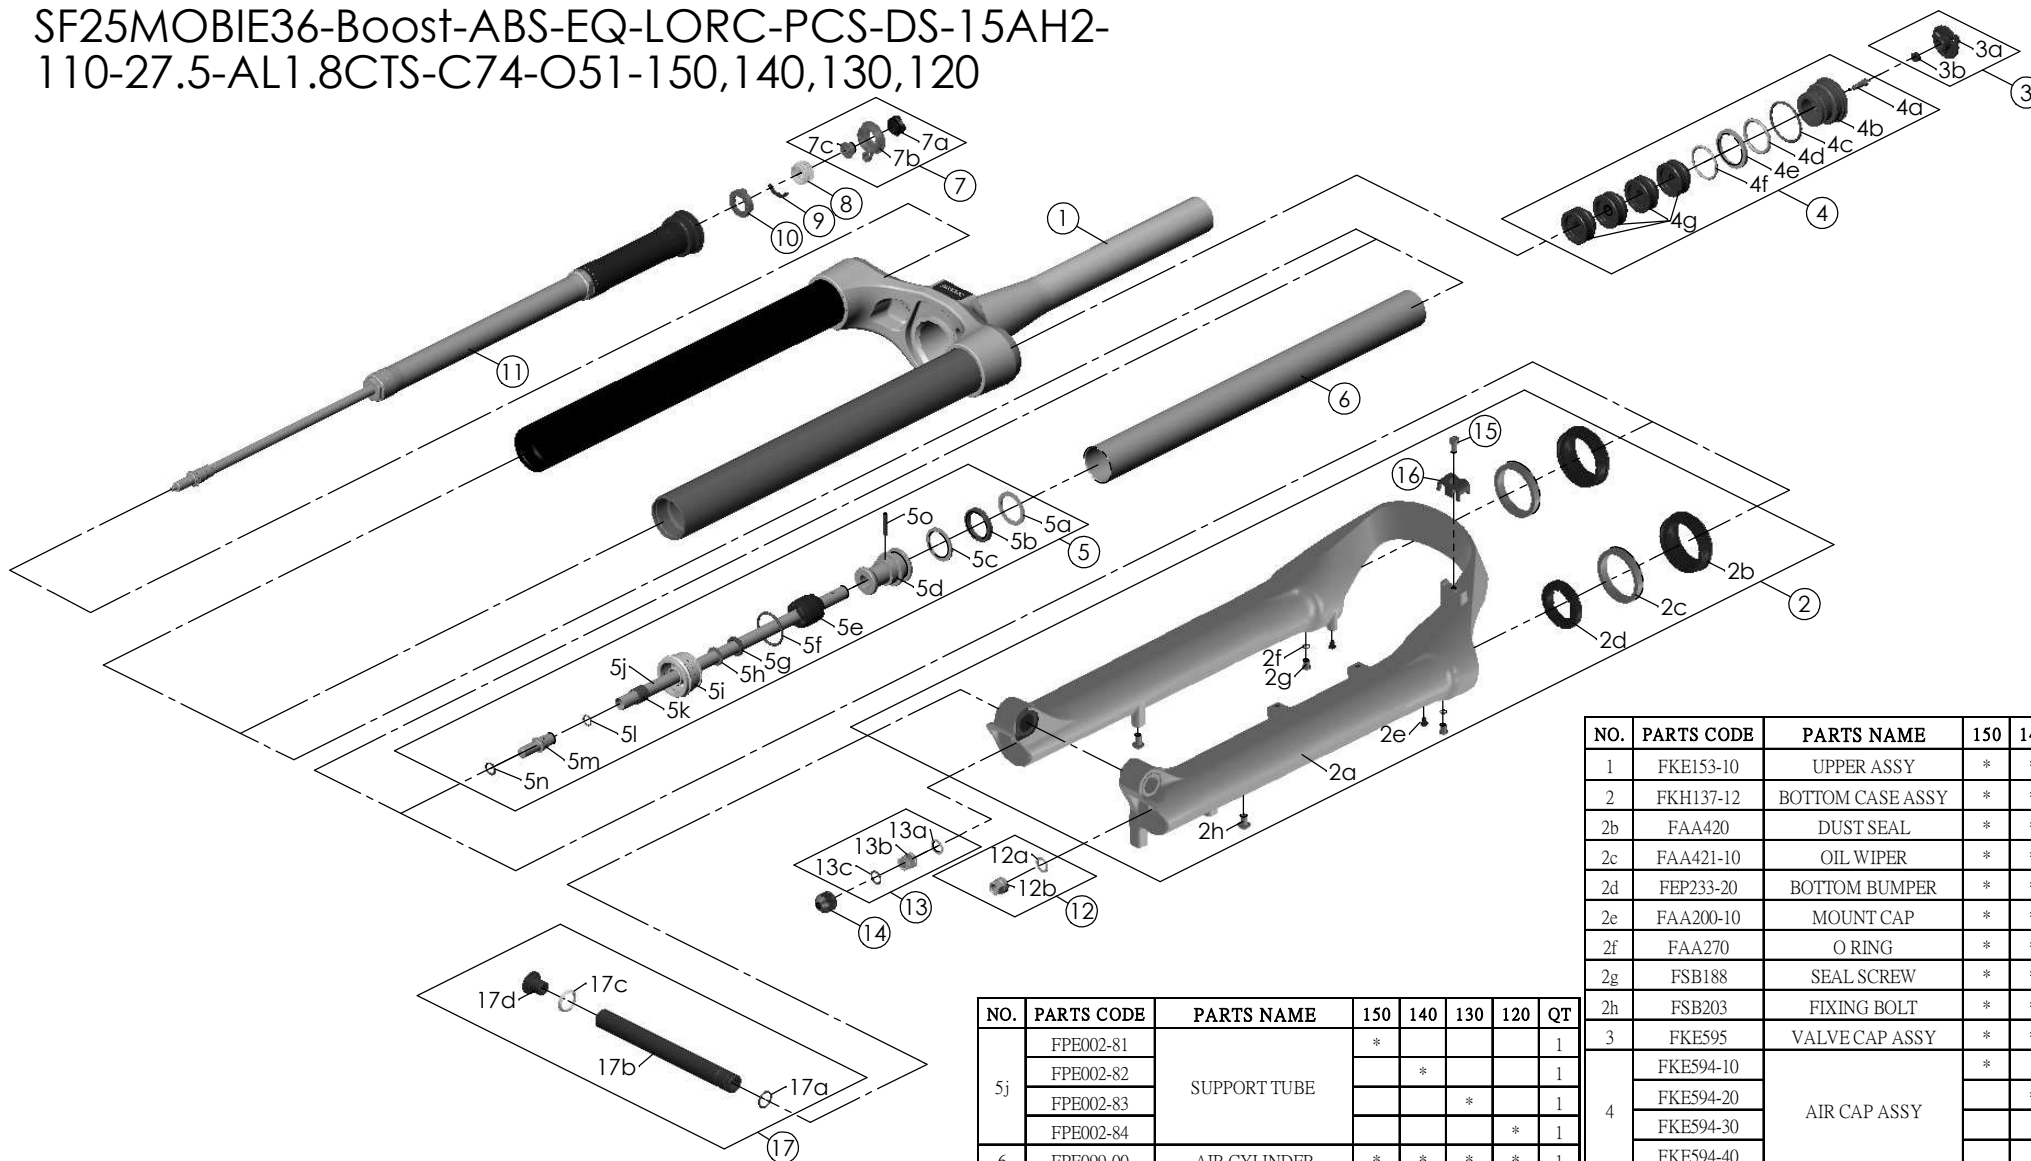

SF25MOBIE36-Boost-ABS-EQ-LORC-PCS-DS-15AH2-110-27.5-AL1.8CTS-C74-O51-150,140,130,120

NO.	PARTS CODE	PARTS NAME	150	140	130	120	QT
15	FSB153	GUIDE FIXING BOLT	*	*	*	*	1
16	PEG519	CABLE GUIDE	*	*	*	*	1
17	FKA117-00	15AH2-110 THRU AXLE SET	*	*	*	*	1

NO.	PARTS CODE	PARTS NAME	150	140	130	120	QT
5j	FPE002-81	SUPPORT TUBE	*				1
	FPE002-82			*		1	
	FPE002-83				*	1	
	FPE002-84				*	1	
6	FPE099-00	AIR CYLINDER	*	*	*	*	1
7	FKE421	LO-RC KNOB ASSY	*	*	*	*	1
8	FEE256-30	ADJUST CORE	*	*	*	*	1
9	FEE258	ADJUST CLICK	*	*	*	*	1
10	FEE257	CLICK HOLDER	*	*	*	*	1
11	FUN131-55	LORC-PCS UNIT	*	*	*	*	1
12	FKA063-03	FIXING NUT SET	*	*	*	*	1
13	FKE436	FIXING NUT SET	*	*	*	*	1
14	PEG201	REBOUND KNOB	*	*	*	*	1

NO.	PARTS CODE	PARTS NAME	150	140	130	120	QT
1	FKE153-10	UPPER ASSY	*	*	*	*	1
2	FKH137-12	BOTTOM CASE ASSY	*	*	*	*	1
2b	FAA420	DUST SEAL	*	*	*	*	2
2c	FAA421-10	OIL WIPER	*	*	*	*	2
2d	FEP233-20	BOTTOM BUMPER	*	*	*	*	2
2e	FAA200-10	MOUNT CAP	*	*	*	*	2
2f	FAA270	O RING	*	*	*	*	2
2g	FSB188	SEAL SCREW	*	*	*	*	2
2h	FSB203	FIXING BOLT	*	*	*	*	2
3	FKE595	VALVE CAP ASSY	*	*	*	*	1
4	FKE594-10	AIR CAP ASSY	*				1
	FKE594-20			*		1	
	FKE594-30				*	1	
	FKE594-40				*	1	
4g	FEG270-10	VOLUME REDUCER	*				4
				*			5
					*		6
						*	7
5	FKH154-01	SUPPORT TUBE ASSY	*				1
				*			1
					*		1
						*	1