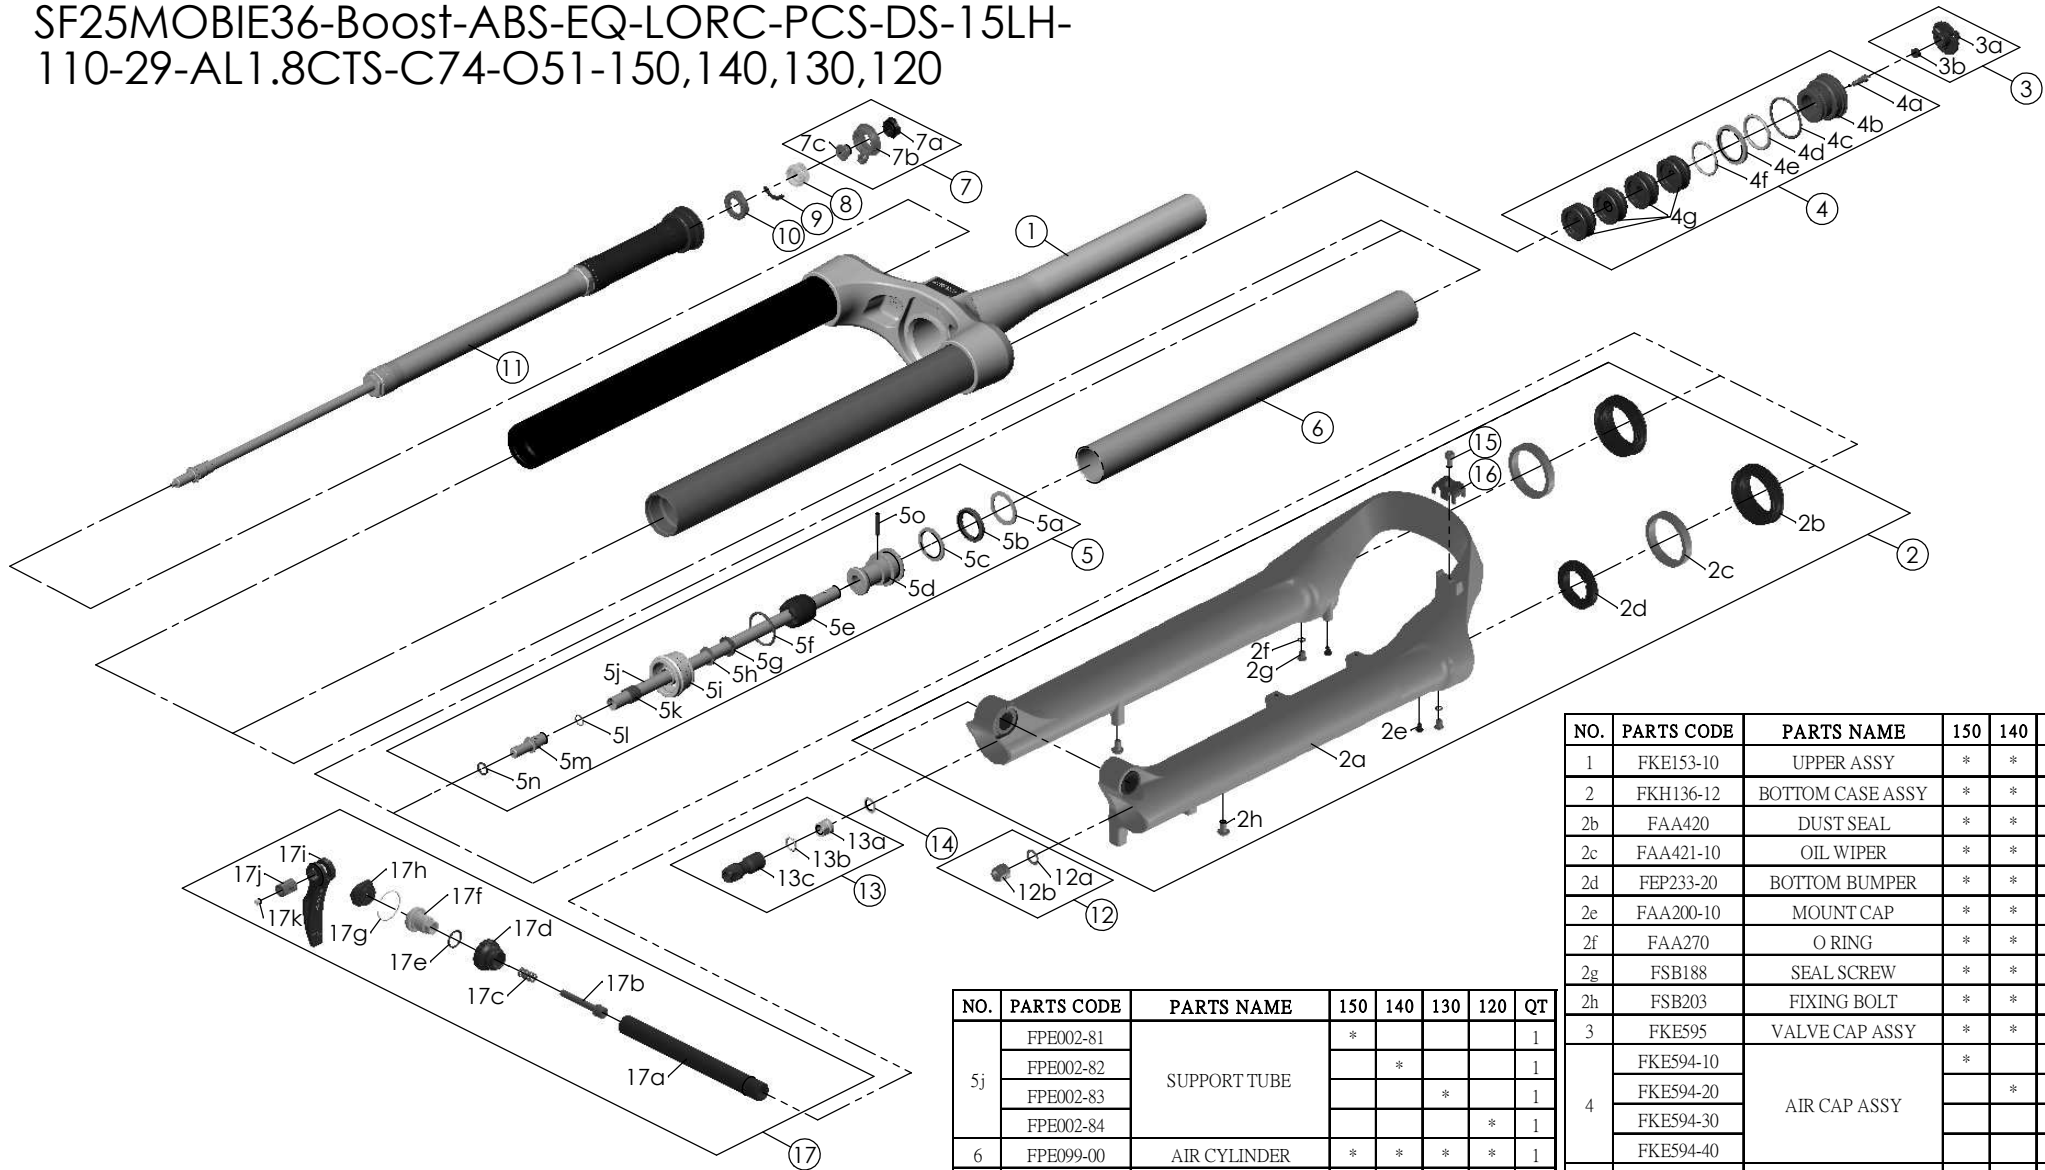

## SF25MOBIE36-Boost-ABS-EQ-LORC-PCS-DS-15LH-110-29-AL1.8CTS-C74-O51-150,140,130,120

NO.	PARTS CODE	PARTS NAME	150	140	130	120	QT
1	FKE153-10	UPPER ASSY	*	*	*	*	1
2	FKH136-12	BOTTOM CASE ASSY	*	*	*	*	1
2b	FAA420	DUST SEAL	*	*	*	*	2
2c	FAA421-10	OIL WIPER	*	*	*	*	2
2d	FEP233-20	BOTTOM BUMPER	*	*	*	*	2
2e	FAA200-10	MOUNT CAP	*	*	*	*	2
2f	FAA270	O RING	*	*	*	*	2
2g	FSB188	SEAL SCREW	*	*	*	*	2
2h	FSB203	FIXING BOLT	*	*	*	*	2
3	FKE595	VALVE CAP ASSY	*	*	*	*	1
4	FKE594-10	AIR CAP ASSY	*				1
	FKE594-20			*		1	
	FKE594-30				*	1	
	FKE594-40					*	1
4g	FEG270-10	VOLUME REDUCER	*				4
				*			5
					*		6
					*	7	
5	FKH154-01	SUPPORT TUBE ASSY	*				1
	FKH154-02			*		1	
	FKH154-03				*	1	
	FKH154-04					*	1

NO.	PARTS CODE	PARTS NAME	150	140	130	120	QT
5j	FPE002-81	SUPPORT TUBE	*				1
	FPE002-82			*		1	
	FPE002-83				*	1	
	FPE002-84					*	1
6	FPE099-00	AIR CYLINDER	*	*	*	*	1
7	FKE421	LO-RC KNOB ASSY	*	*	*	*	1
8	FEE256-30	ADJUST CORE	*	*	*	*	1
9	FEE258	ADJUST CLICK	*	*	*	*	1
10	FEE257	CLICK HOLDER	*	*	*	*	1
11	FUN131-55	LORC-PCS UNIT	*	*	*	*	1
12	FKA063-03	FIXING NUT SET	*	*	*	*	1
13	FKE583	REBOUND KNOB ASSY	*	*	*	*	1
14	CSS014	WASHER	*	*	*	*	1

NO.	PARTS CODE	PARTS NAME	150	140	130	120	QT
15	FSB153	GUIDE FIXING BOLT	*	*	*	*	1
16	FEG519	CABLE GUIDE	*	*	*	*	1
17	FKA116-02	15LH-110 AXLE SET	*	*	*	*	1