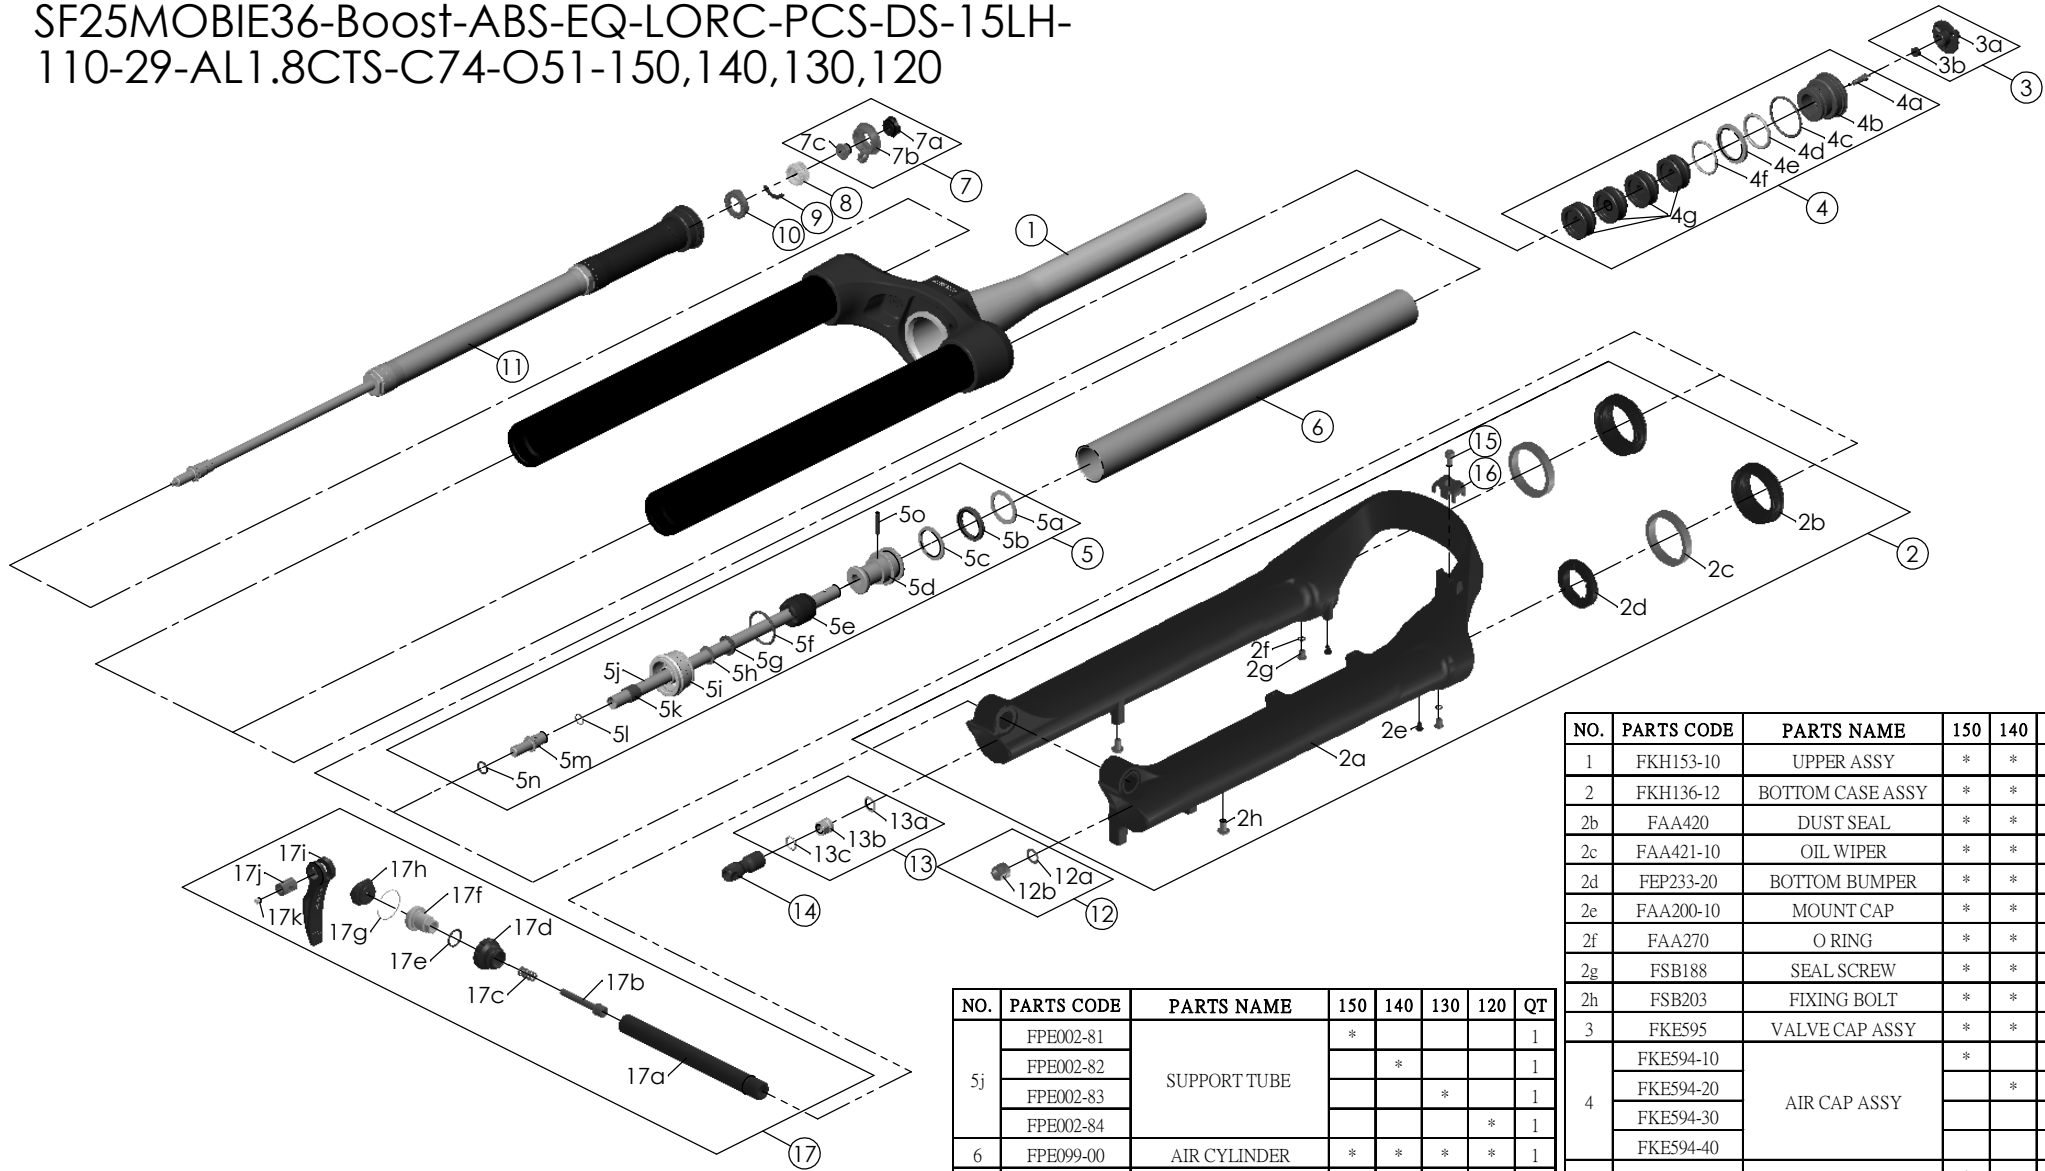

SF25MOBIE36-Boost-ABS-EQ-LORC-PCS-DS-15LH-110-29-AL1.8CTS-C74-O51-150,140,130,120

NO.	PARTS CODE	PARTS NAME	150	140	130	120	QT
1	FKH153-10	UPPER ASSY	*	*	*	*	1
2	FKH136-12	BOTTOM CASE ASSY	*	*	*	*	1
2b	FAA420	DUST SEAL	*	*	*	*	2
2c	FAA421-10	OIL WIPER	*	*	*	*	2
2d	FEP233-20	BOTTOM BUMPER	*	*	*	*	2
2e	FAA200-10	MOUNT CAP	*	*	*	*	2
2f	FAA270	O RING	*	*	*	*	2
2g	FSB188	SEAL SCREW	*	*	*	*	2
2h	FSB203	FIXING BOLT	*	*	*	*	2
3	FKE595	VALVE CAP ASSY	*	*	*	*	1
4	FKE594-10	AIR CAP ASSY	*				1
	FKE594-20			*			1
	FKE594-30				*		1
	FKE594-40					*	1
4g	FEG270-10	VOLUME REDUCER	*				4
				*			5
					*		6
						*	7
5	FKH154-01	SUPPORT TUBE ASSY	*				1
	FKH154-02			*			1
	FKH154-03				*		1
	FKH154-04					*	1

NO.	PARTS CODE	PARTS NAME	150	140	130	120	QT
5j	FPE002-81	SUPPORT TUBE	*				1
	FPE002-82			*			1
	FPE002-83				*		1
	FPE002-84					*	1
6	FPE099-00	AIR CYLINDER	*	*	*	*	1
7	FKE421	LO-RC KNOB ASSY	*	*	*	*	1
8	FEE256-30	ADJUST CORE	*	*	*	*	1
9	FEE258	ADJUST CLICK	*	*	*	*	1
10	FEE257	CLICK HOLDER	*	*	*	*	1
11	FUN131-55	LORC-PCS UNIT	*	*	*	*	1
12	FKA063-03	FIXING NUT SET	*	*	*	*	1
13	FKE436-04	FIXING NUT SET	*	*	*	*	1
14	FEG494-10	REBOUND KNOB	*	*	*	*	1

NO.	PARTS CODE	PARTS NAME	150	140	130	120	QT
15	FSB153	GUIDE FIXING BOLT	*	*	*	*	1
16	FEG519	CABLE GUIDE	*	*	*	*	1
17	FKA116-02	15LH-110 AXLE SET	*	*	*	*	1