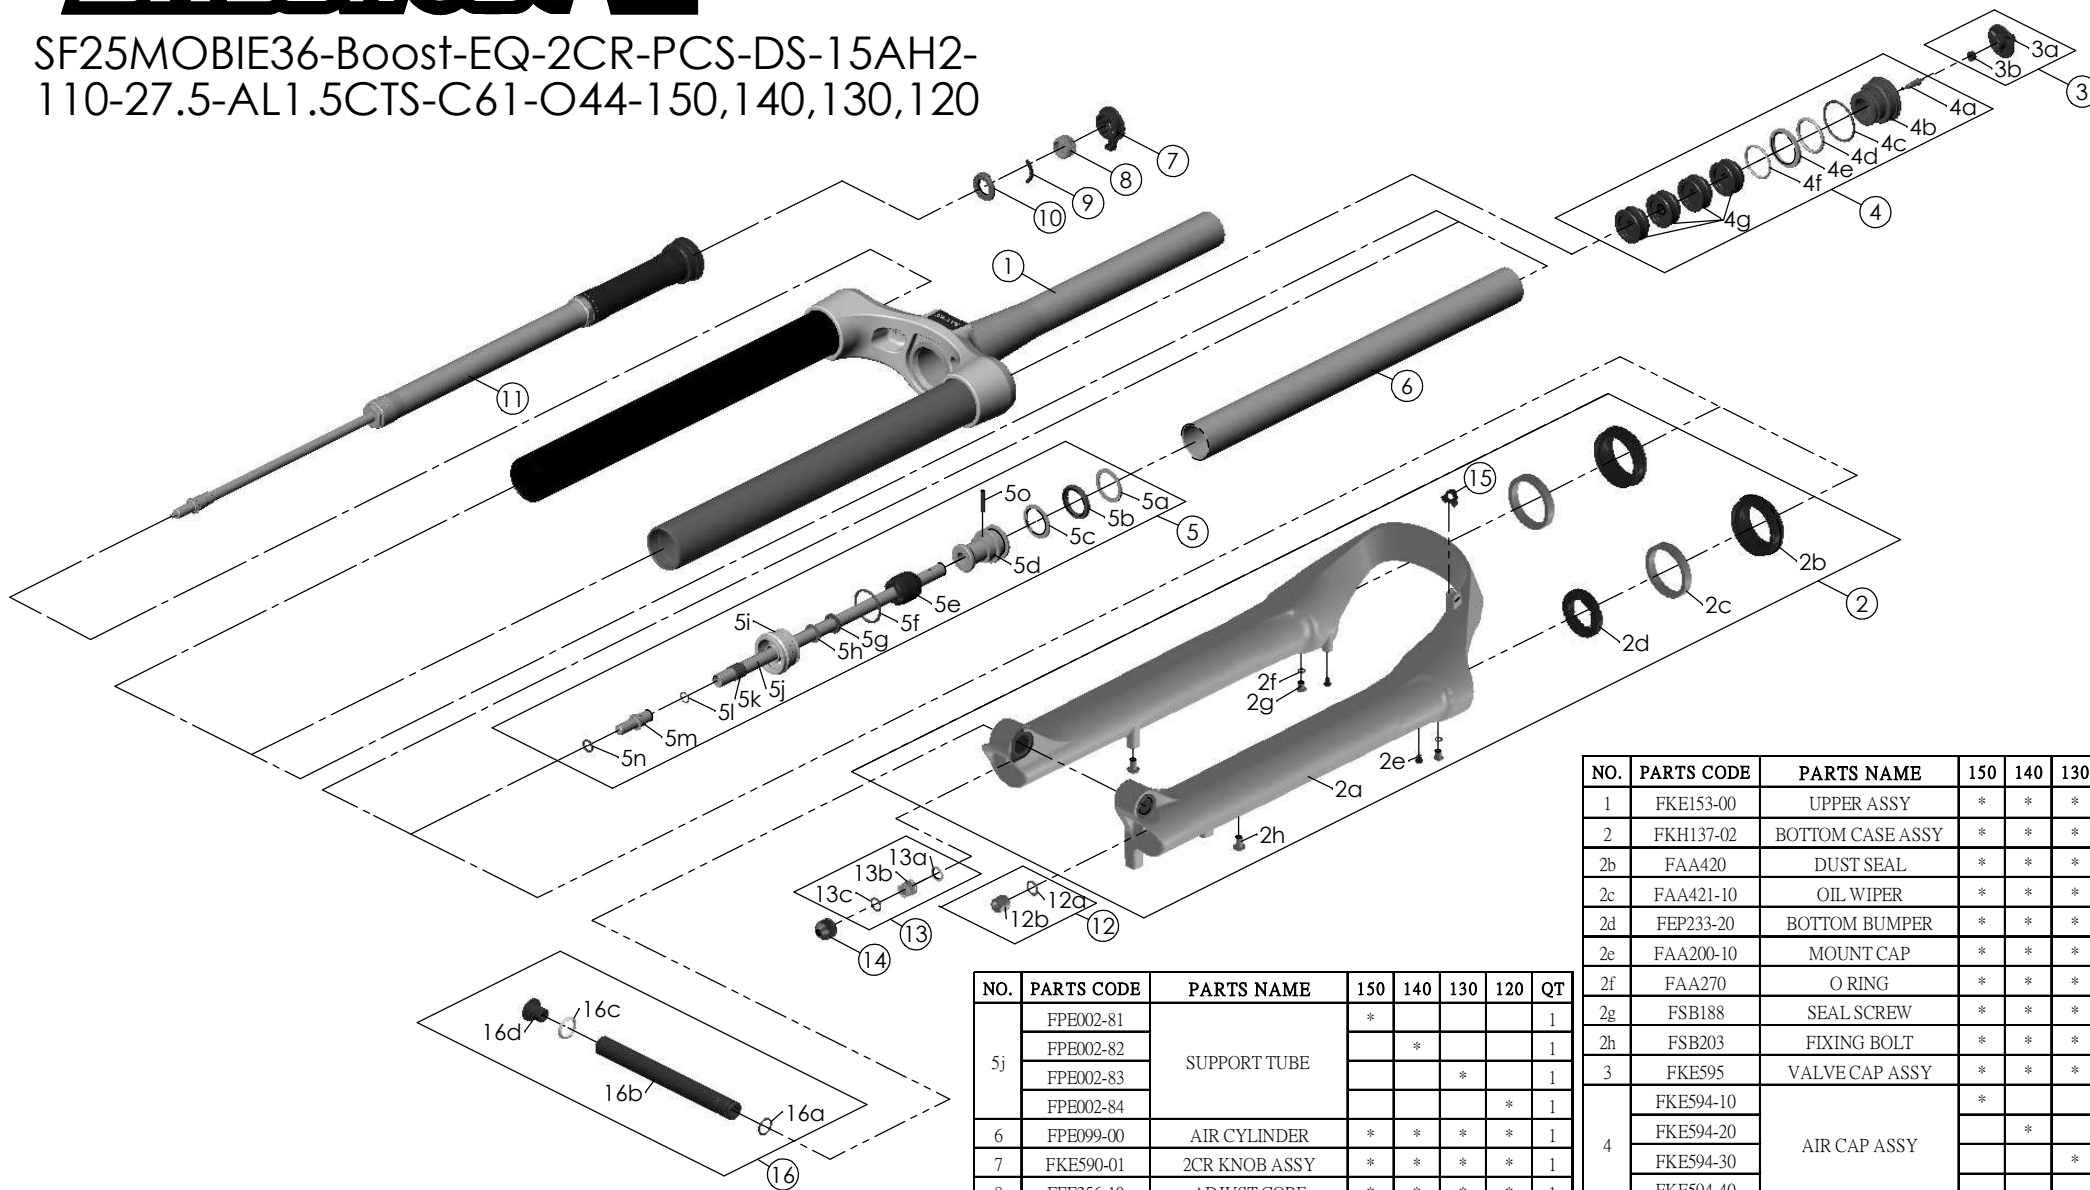

SF25MOBIE36-Boost-EQ-2CR-PCS-DS-15AH2-110-27.5-AL1.5CTS-C61-O44-150,140,130,120

NO.	PARTS CODE	PARTS NAME	150	140	130	120	QT
5j	FPE002-81	SUPPORT TUBE	*				1
	FPE002-82			*		1	
	FPE002-83				*	1	
	FPE002-84					* 1	
6	FPE099-00	AIR CYLINDER	*	*	*	* 1	
7	FKE590-01	2CR KNOB ASSY	*	*	*	* 1	
8	FEE256-10	ADJUST CORE	*	*	*	* 1	
9	FEE258	ADJUST CLICK	*	*	*	* 1	
10	FEE257	CLICK HOLDER	*	*	*	* 1	
11	FUN171-75	2CR-PCS UNIT	*	*	*	* 1	
12	FKA063-03	FIXING NUT SET	*	*	*	* 1	
13	FKE436	FIXING NUT SET	*	*	*	* 1	
14	FEG201	REBOUND KNOB	*	*	*	* 1	
15	FEG034	CABLE CLIP	*	*	*	* 1	
16	FKA117-00	15AH2-100 THRU AXLE SET	*	*	*	* 1	

NO.	PARTS CODE	PARTS NAME	150	140	130	120	QT
1	FKE153-00	UPPER ASSY	*	*	*	*	1
2	FKH137-02	BOTTOM CASE ASSY	*	*	*	*	1
2b	FAA420	DUST SEAL	*	*	*	*	2
2c	FAA421-10	OIL WIPER	*	*	*	*	2
2d	FEP233-20	BOTTOM BUMPER	*	*	*	*	2
2e	FAA200-10	MOUNT CAP	*	*	*	*	2
2f	FAA270	O RING	*	*	*	*	2
2g	FSB188	SEAL SCREW	*	*	*	*	2
2h	FSB203	FIXING BOLT	*	*	*	*	2
3	FKE595	VALVE CAP ASSY	*	*	*	*	1
4	FKE594-10	AIR CAP ASSY	*				1
	FKE594-20			*			1
	FKE594-30				*		1
	FKE594-40					*	1
4g	FEG270-10	VOLUME REDUCER	*				4
				*			5
					*		6
						*	7
5	FKH154-01	SUPPORT TUBE ASSY	*				1
				*			1
					*		1
						*	1