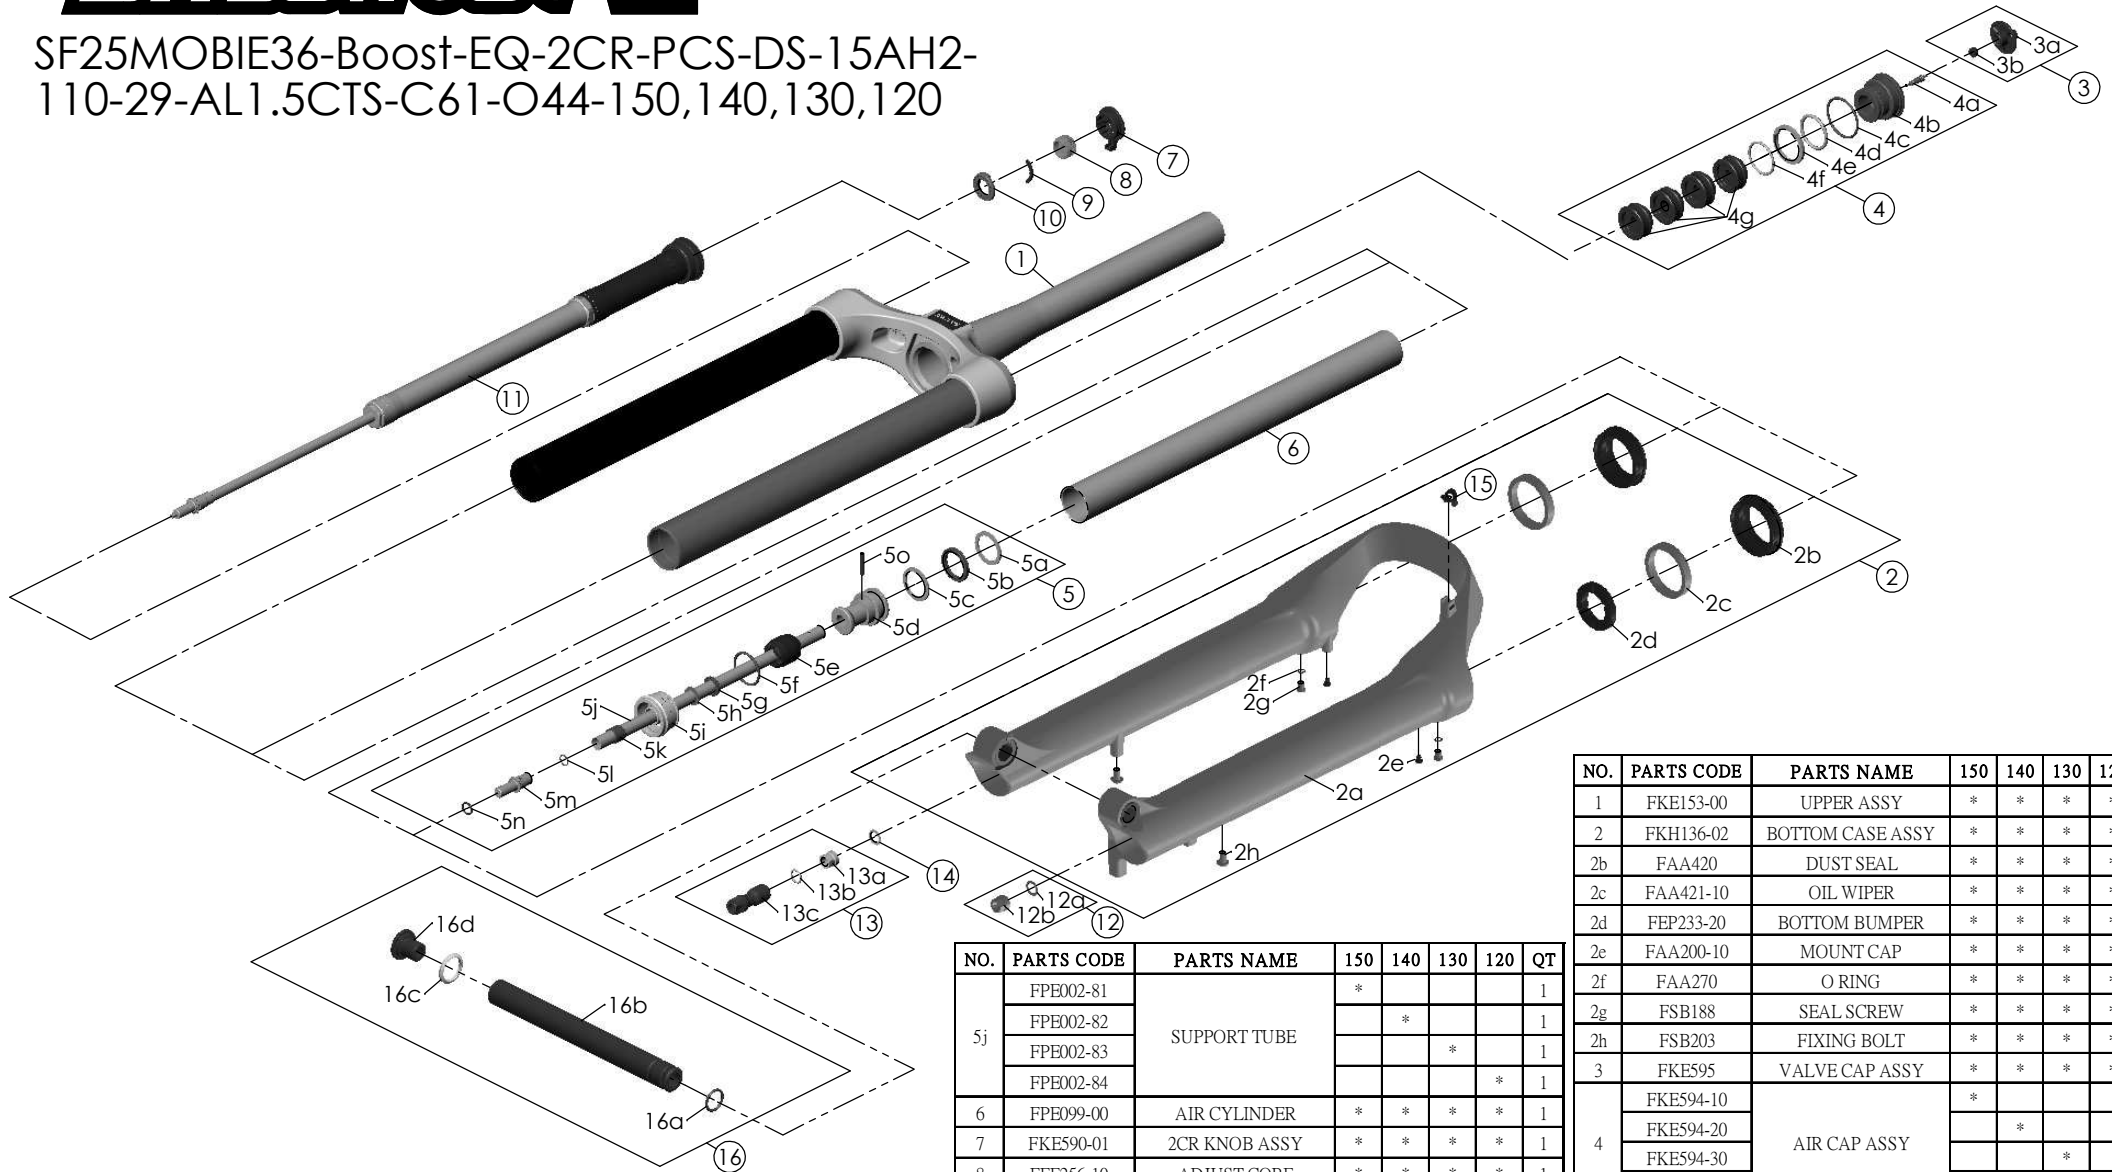

SF25MOBIE36-Boost-EQ-2CR-PCS-DS-15AH2-110-29-AL1.5CTS-C61-O44-150,140,130,120

Date	2023.-06-12	Version	0
Amended			

NO.	PARTS CODE	PARTS NAME	150	140	130	120	QT
5j	FPE002-81	SUPPORT TUBE	*				1
	FPE002-82			*		1	
	FPE002-83				*	1	
	FPE002-84					* 1	
6	FPE099-00	AIR CYLINDER	*	*	*	*	1
7	FKE590-01	2CR KNOB ASSY	*	*	*	*	1
8	FEE256-10	ADJUST CORE	*	*	*	*	1
9	FEE258	ADJUST CLICK	*	*	*	*	1
10	FEE257	CLICK HOLDER	*	*	*	*	1
11	FUN171-75	2CR-PCS UNIT	*	*	*	*	1
12	FKA063-03	FIXING NUT SET	*	*	*	*	1
13	FKE583	REBOUND KNOB ASSY	*	*	*	*	1
14	CSS014	WASHER	*	*	*	*	1
15	FEG034	CABLE CLIP	*	*	*	*	1
16	FKA117-02	15AH2-100 THRU AXLE SET	*	*	*	*	1

NO.	PARTS CODE	PARTS NAME	150	140	130	120	QT
1	FKE153-00	UPPER ASSY	*	*	*	*	1
2	FKH136-02	BOTTOM CASE ASSY	*	*	*	*	1
2b	FAA420	DUST SEAL	*	*	*	*	2
2c	FAA421-10	OIL WIPER	*	*	*	*	2
2d	FEP233-20	BOTTOM BUMPER	*	*	*	*	2
2e	FAA200-10	MOUNT CAP	*	*	*	*	2
2f	FAA270	O RING	*	*	*	*	2
2g	FSB188	SEAL SCREW	*	*	*	*	2
2h	FSB203	FIXING BOLT	*	*	*	*	2
3	FKE595	VALVE CAP ASSY	*	*	*	*	1
4	FKE594-10	AIR CAP ASSY	*				1
	FKE594-20			*			1
	FKE594-30				*		1
	FKE594-40					*	1
4g	FEG270-10	VOLUME REDUCER	*				4
				*			5
					*		6
						*	7
5	FKH154-01	SUPPORT TUBE ASSY	*				1
				*			1
					*		1
						*	1