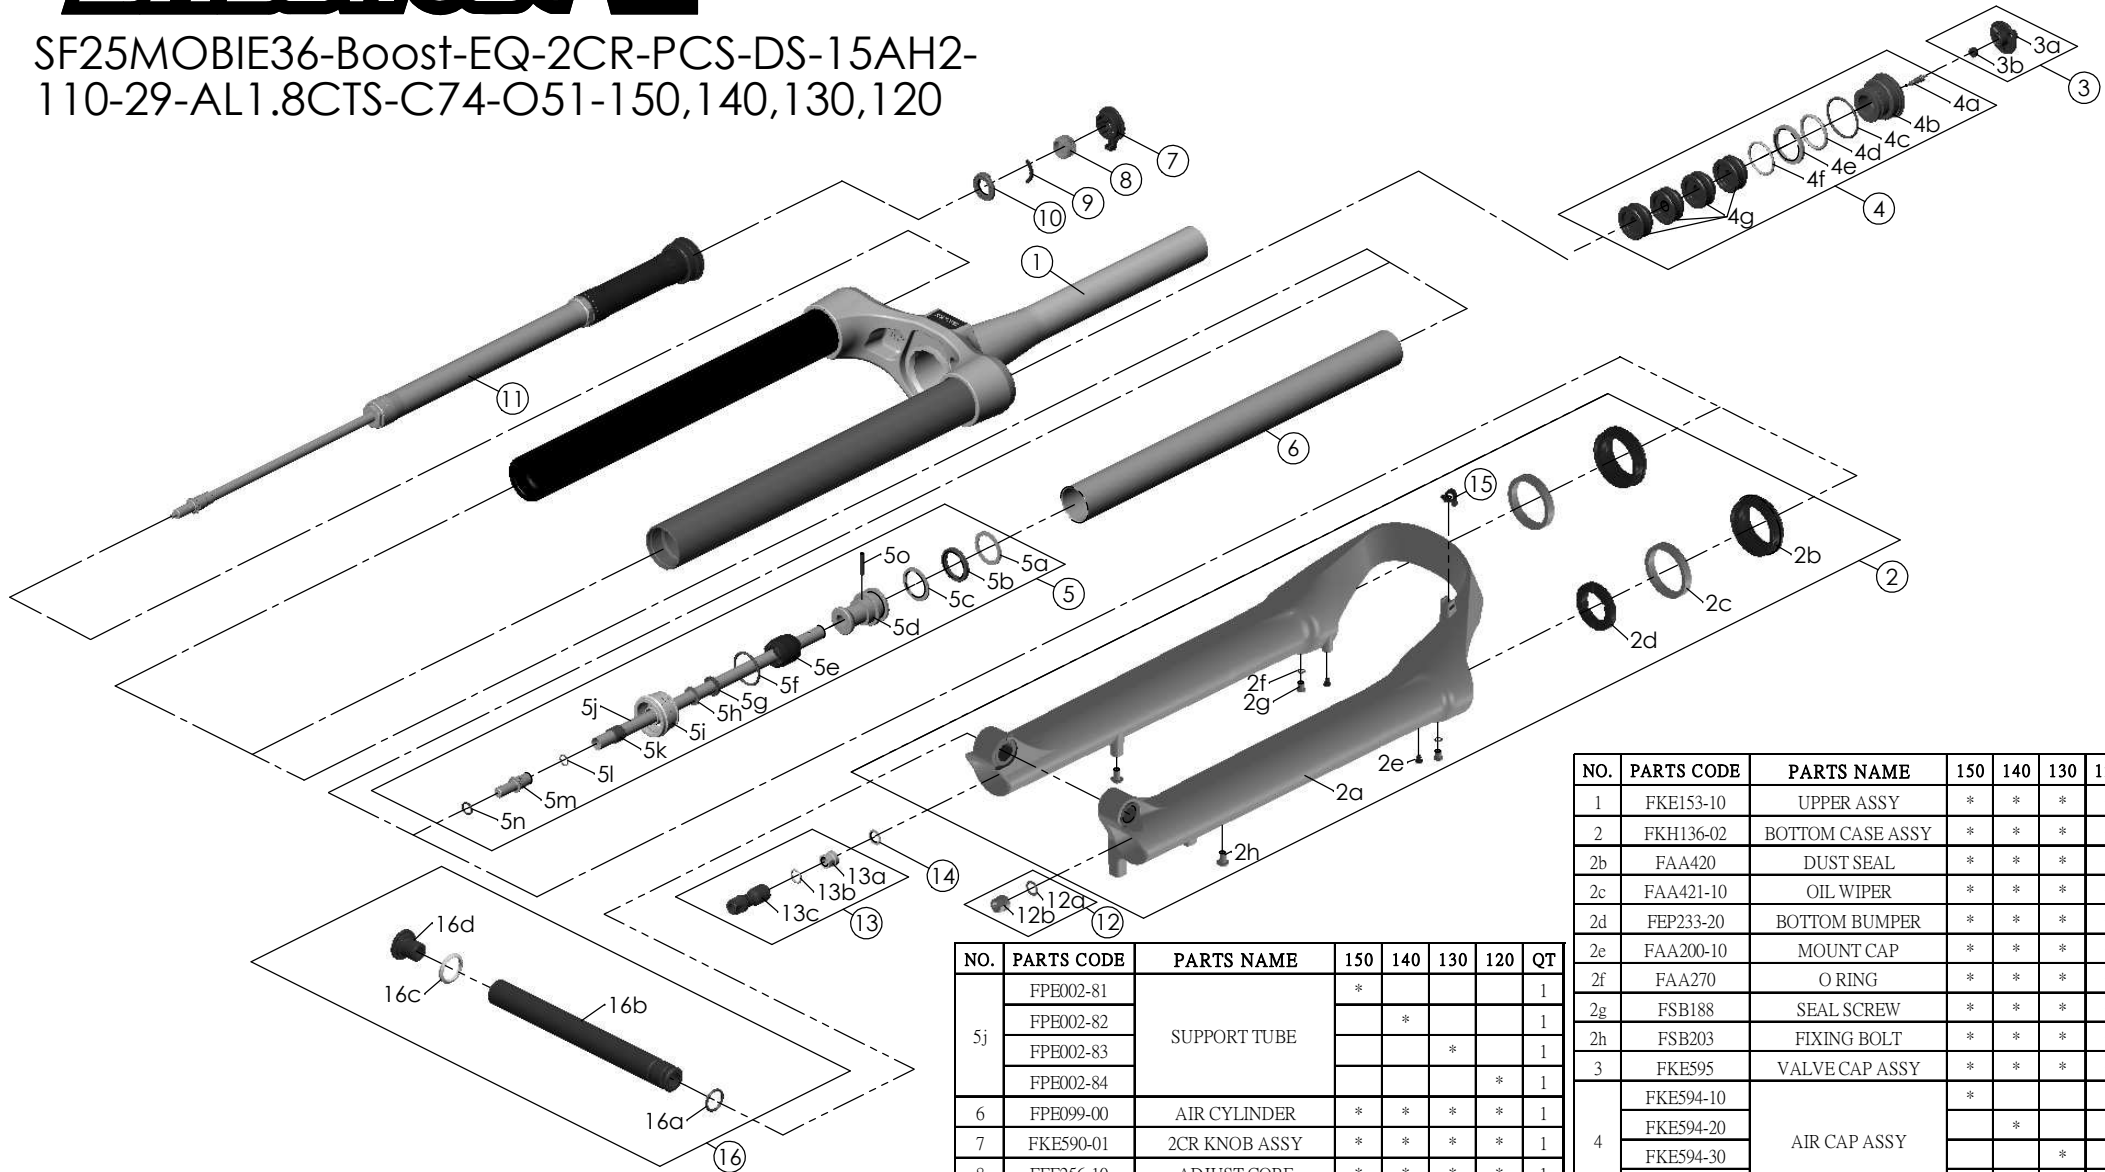

SF25MOBIE36-Boost-EQ-2CR-PCS-DS-15AH2-110-29-AL1.8CTS-C74-O51-150,140,130,120

NO.	PARTS CODE	PARTS NAME	150	140	130	120	QT
5j	FPE002-81	SUPPORT TUBE	*				1
	FPE002-82			*		1	
	FPE002-83				*	1	
	FPE002-84					* 1	
6	FPE099-00	AIR CYLINDER	*	*	*	*	1
7	FKE590-01	2CR KNOB ASSY	*	*	*	*	1
8	FEE256-10	ADJUST CORE	*	*	*	*	1
9	FEE258	ADJUST CLICK	*	*	*	*	1
10	FEE257	CLICK HOLDER	*	*	*	*	1
11	FUN171-75	2CR-PCS UNIT	*	*	*	*	1
12	FKA063-03	FIXING NUT SET	*	*	*	*	1
13	FKE583	REBOUND KNOB ASSY	*	*	*	*	1
14	CSS014	WASHER	*	*	*	*	1
15	FEG034	CABLE CLIP	*	*	*	*	1
16	FKA117-02	15AH2-100 THRU AXLE SET	*	*	*	*	1

NO.	PARTS CODE	PARTS NAME	150	140	130	120	QT
1	FKE153-10	UPPER ASSY	*	*	*	*	1
2	FKH136-02	BOTTOM CASE ASSY	*	*	*	*	1
2b	FAA420	DUST SEAL	*	*	*	*	2
2c	FAA421-10	OIL WIPER	*	*	*	*	2
2d	FEP233-20	BOTTOM BUMPER	*	*	*	*	2
2e	FAA200-10	MOUNT CAP	*	*	*	*	2
2f	FAA270	O RING	*	*	*	*	2
2g	FSB188	SEAL SCREW	*	*	*	*	2
2h	FSB203	FIXING BOLT	*	*	*	*	2
3	FKE595	VALVE CAP ASSY	*	*	*	*	1
4	FKE594-10	AIR CAP ASSY	*				1
	FKE594-20			*			1
	FKE594-30				*		1
	FKE594-40					*	1
4g	FEG270-10	VOLUME REDUCER	*				4
				*			5
					*		6
						*	7
5	FKH154-01	SUPPORT TUBE ASSY	*				1
				*			1
					*		1
						*	1