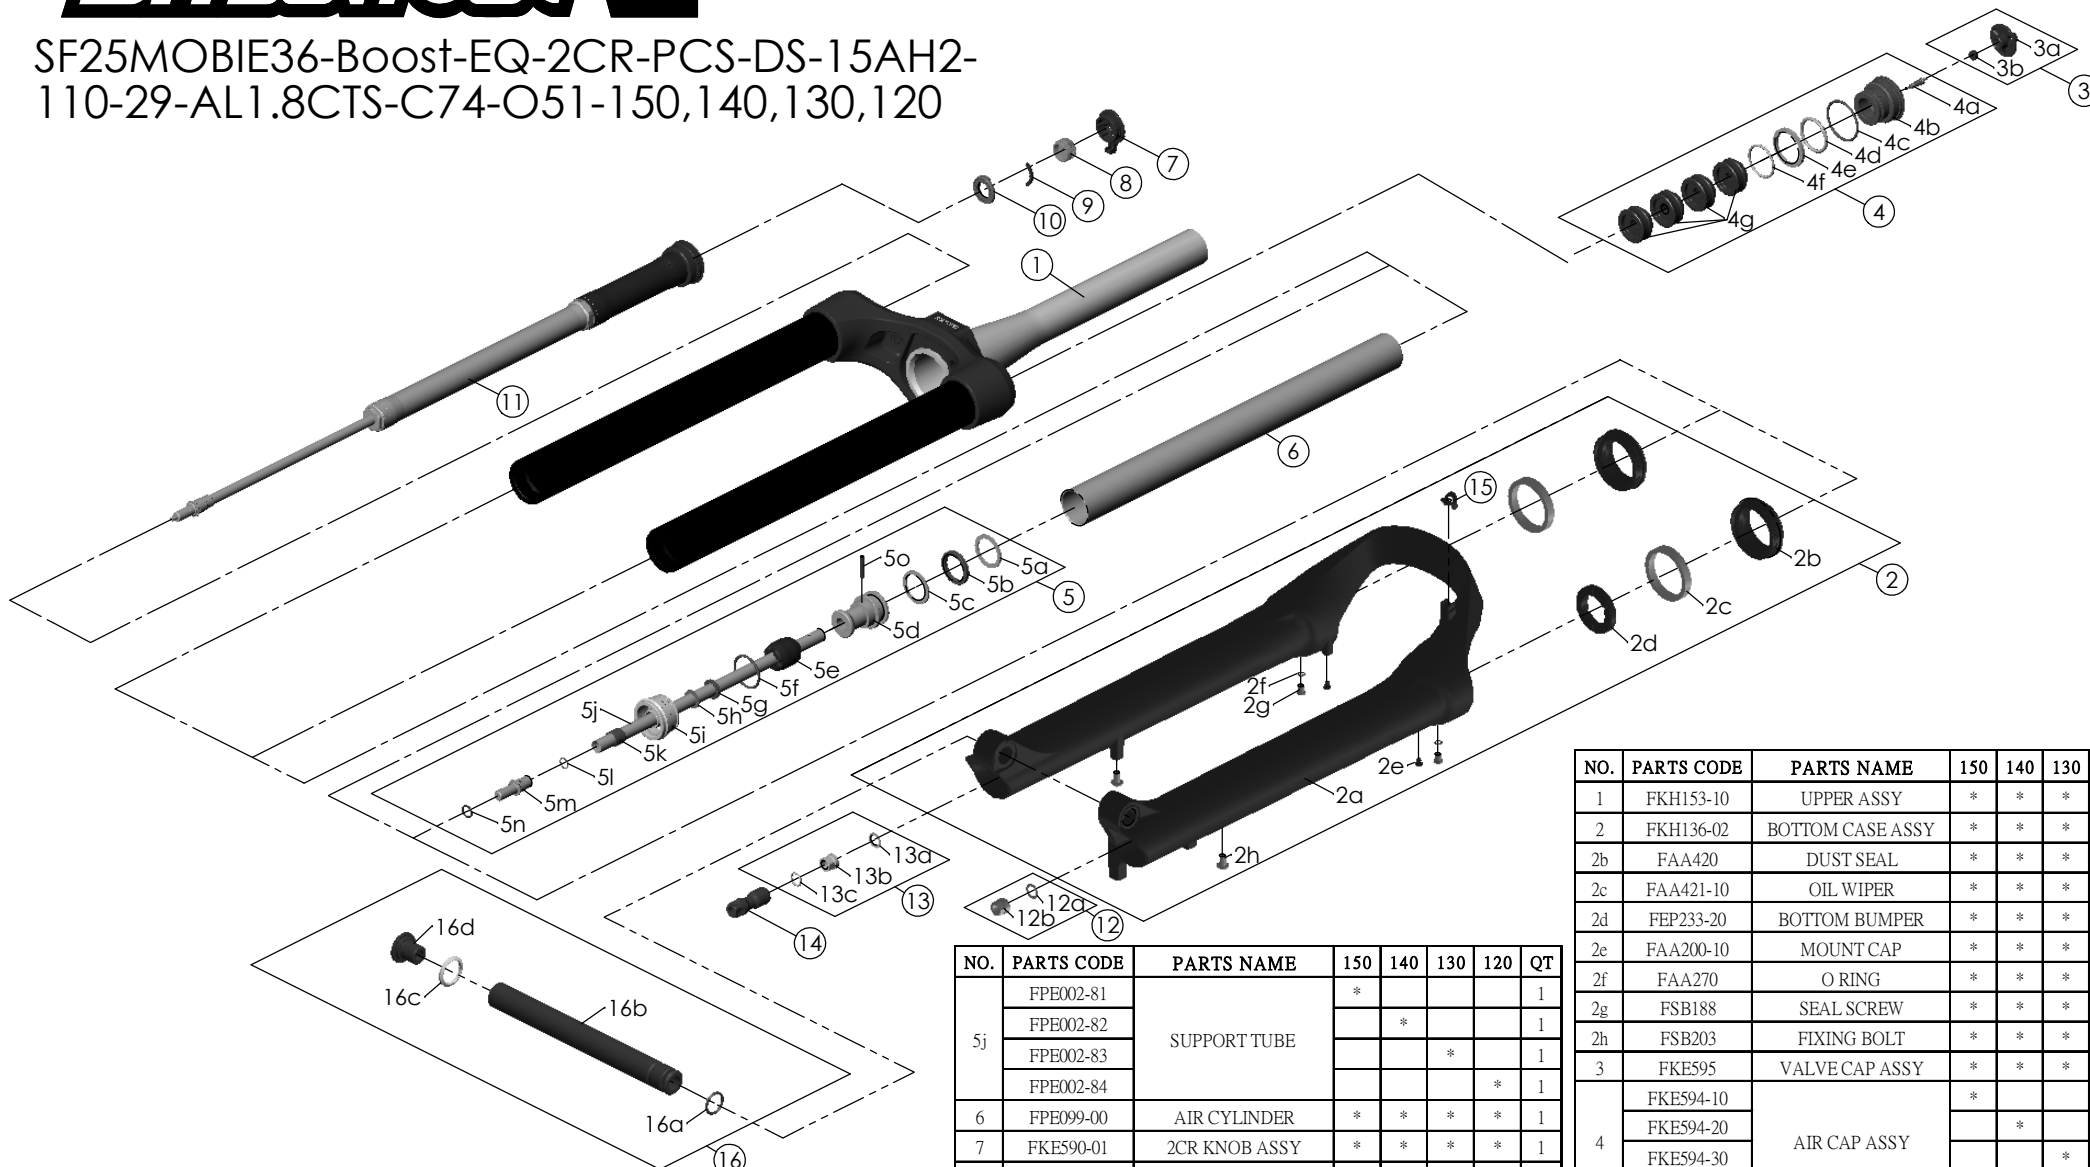

SF25MOBIE36-Boost-EQ-2CR-PCS-DS-15AH2-110-29-AL1.8CTS-C74-O51-150,140,130,120

NO.	PARTS CODE	PARTS NAME	150	140	130	120	QT
5j	FPE002-81	SUPPORT TUBE	*				1
	FPE002-82			*			1
	FPE002-83				*		1
	FPE002-84					*	1
6	FPE099-00	AIR CYLINDER	*	*	*	*	1
7	FKE590-01	2CR KNOB ASSY	*	*	*	*	1
8	FEE256-10	ADJUST CORE	*	*	*	*	1
9	FEE258	ADJUST CLICK	*	*	*	*	1
10	FEE257	CLICK HOLDER	*	*	*	*	1
11	FUN171-75	2CR-PCS UNIT	*	*	*	*	1
12	FKA063-03	FIXING NUT SET	*	*	*	*	1
13	FKE436-04	FIXING NUT SET	*	*	*	*	1
14	FEG494-10	REBOUND KNOB	*	*	*	*	1
15	FEG034	CABLE CLIP	*	*	*	*	1
16	FKA117-02	15AH2-100 THRU AXLE SET	*	*	*	*	1

NO.	PARTS CODE	PARTS NAME	150	140	130	120	QT
1	FKH153-10	UPPER ASSY	*	*	*	*	1
2	FKH136-02	BOTTOM CASE ASSY	*	*	*	*	1
2b	FAA420	DUST SEAL	*	*	*	*	2
2c	FAA421-10	OIL WIPER	*	*	*	*	2
2d	FEP233-20	BOTTOM BUMPER	*	*	*	*	2
2e	FAA200-10	MOUNT CAP	*	*	*	*	2
2f	FAA270	O RING	*	*	*	*	2
2g	FSB188	SEAL SCREW	*	*	*	*	2
2h	FSB203	FIXING BOLT	*	*	*	*	2
3	FKE595	VALVE CAP ASSY	*	*	*	*	1
4	FKE594-10	AIR CAP ASSY	*				1
	FKE594-20			*			1
	FKE594-30				*		1
	FKE594-40					*	1
4g	FEG270-10	VOLUME REDUCER	*				4
				*			5
					*		6
						*	7
5	FKH154-01	SUPPORT TUBE ASSY	*				1
				*			1
					*		1
						*	1