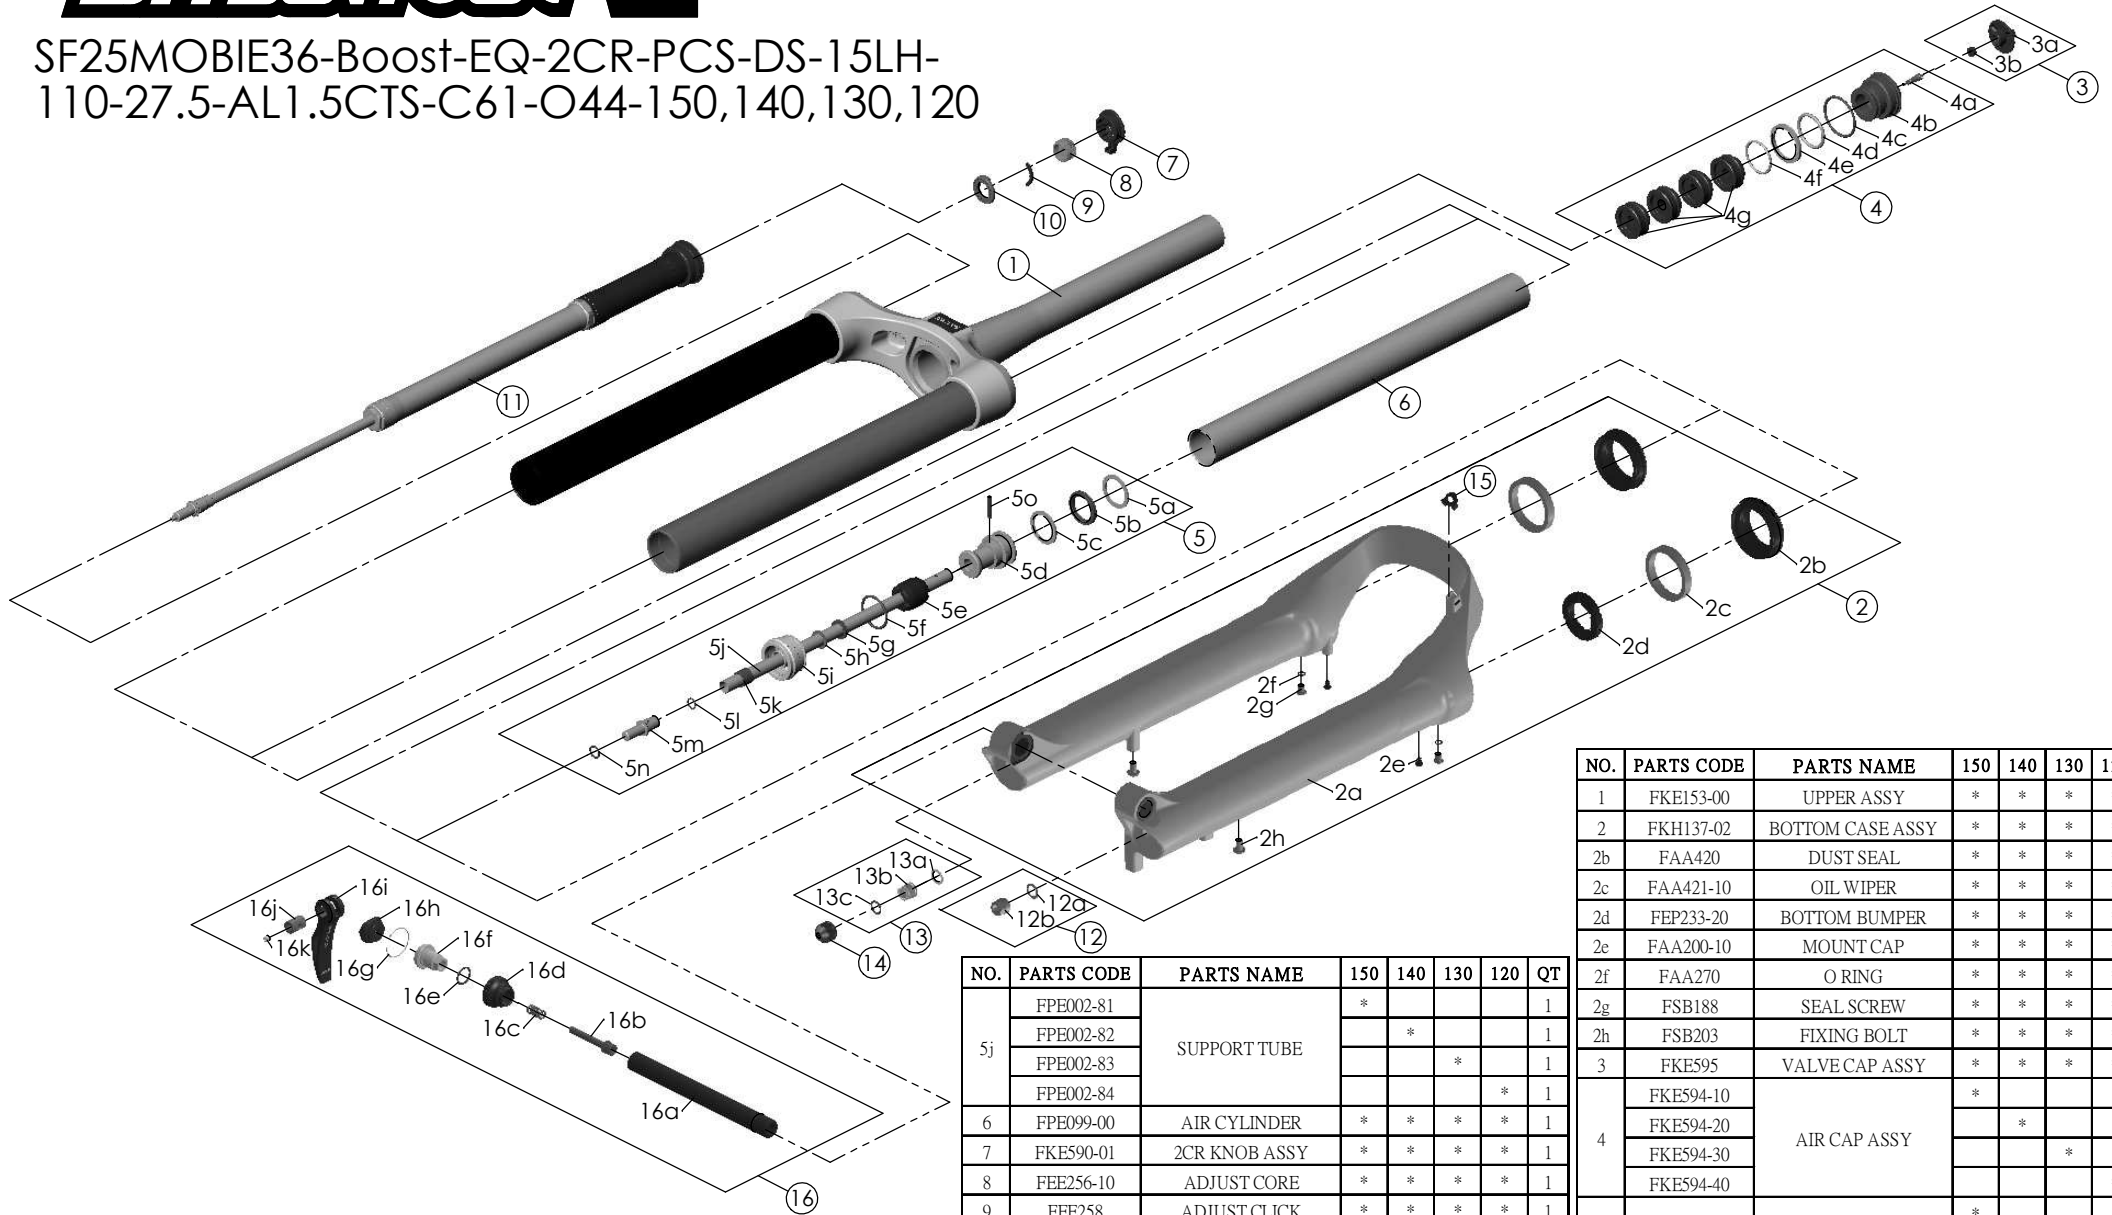

SF25MOBIE36-Boost-EQ-2CR-PCS-DS-15LH-110-27.5-AL1.5CTS-C61-O44-150,140,130,120

NO.	PARTS CODE	PARTS NAME	150	140	130	120	QT
5j	FPE002-81	SUPPORT TUBE	*				1
	FPE002-82			*			1
	FPE002-83				*		1
	FPE002-84					*	1
6	FPE099-00	AIR CYLINDER	*	*	*	*	1
7	FKE590-01	2CR KNOB ASSY	*	*	*	*	1
8	FEE256-10	ADJUST CORE	*	*	*	*	1
9	FEE258	ADJUST CLICK	*	*	*	*	1
10	FEE257	CLICK HOLDER	*	*	*	*	1
11	FUN171-75	2CR-PCS UNIT	*	*	*	*	1
12	FKA063-03	FIXING NUT SET	*	*	*	*	1
13	FKE436	FIXING NUT SET	*	*	*	*	1
14	FEG201	REBOUND KNOB	*	*	*	*	1
15	FEG034	CABLE CLIP	*	*	*	*	1
16	FKA116-02	15LH-110 AXLE SET	*	*	*	*	1

NO.	PARTS CODE	PARTS NAME	150	140	130	120	QT
1	FKE153-00	UPPER ASSY	*	*	*	*	1
2	FKH137-02	BOTTOM CASE ASSY	*	*	*	*	1
2b	FAA420	DUST SEAL	*	*	*	*	2
2c	FAA421-10	OIL WIPER	*	*	*	*	2
2d	FEP233-20	BOTTOM BUMPER	*	*	*	*	2
2e	FAA200-10	MOUNT CAP	*	*	*	*	2
2f	FAA270	O RING	*	*	*	*	2
2g	FSB188	SEAL SCREW	*	*	*	*	2
2h	FSB203	FIXING BOLT	*	*	*	*	2
3	FKE595	VALVE CAP ASSY	*	*	*	*	1
4	FKE594-10	AIR CAP ASSY	*				1
	FKE594-20			*			1
	FKE594-30				*		1
	FKE594-40					*	1
4g	FEG270-10	VOLUME REDUCER	*				4
				*			5
					*		6
5	FKH154-01	SUPPORT TUBE ASSY	*				1
				*			1
					*		1
						*	1