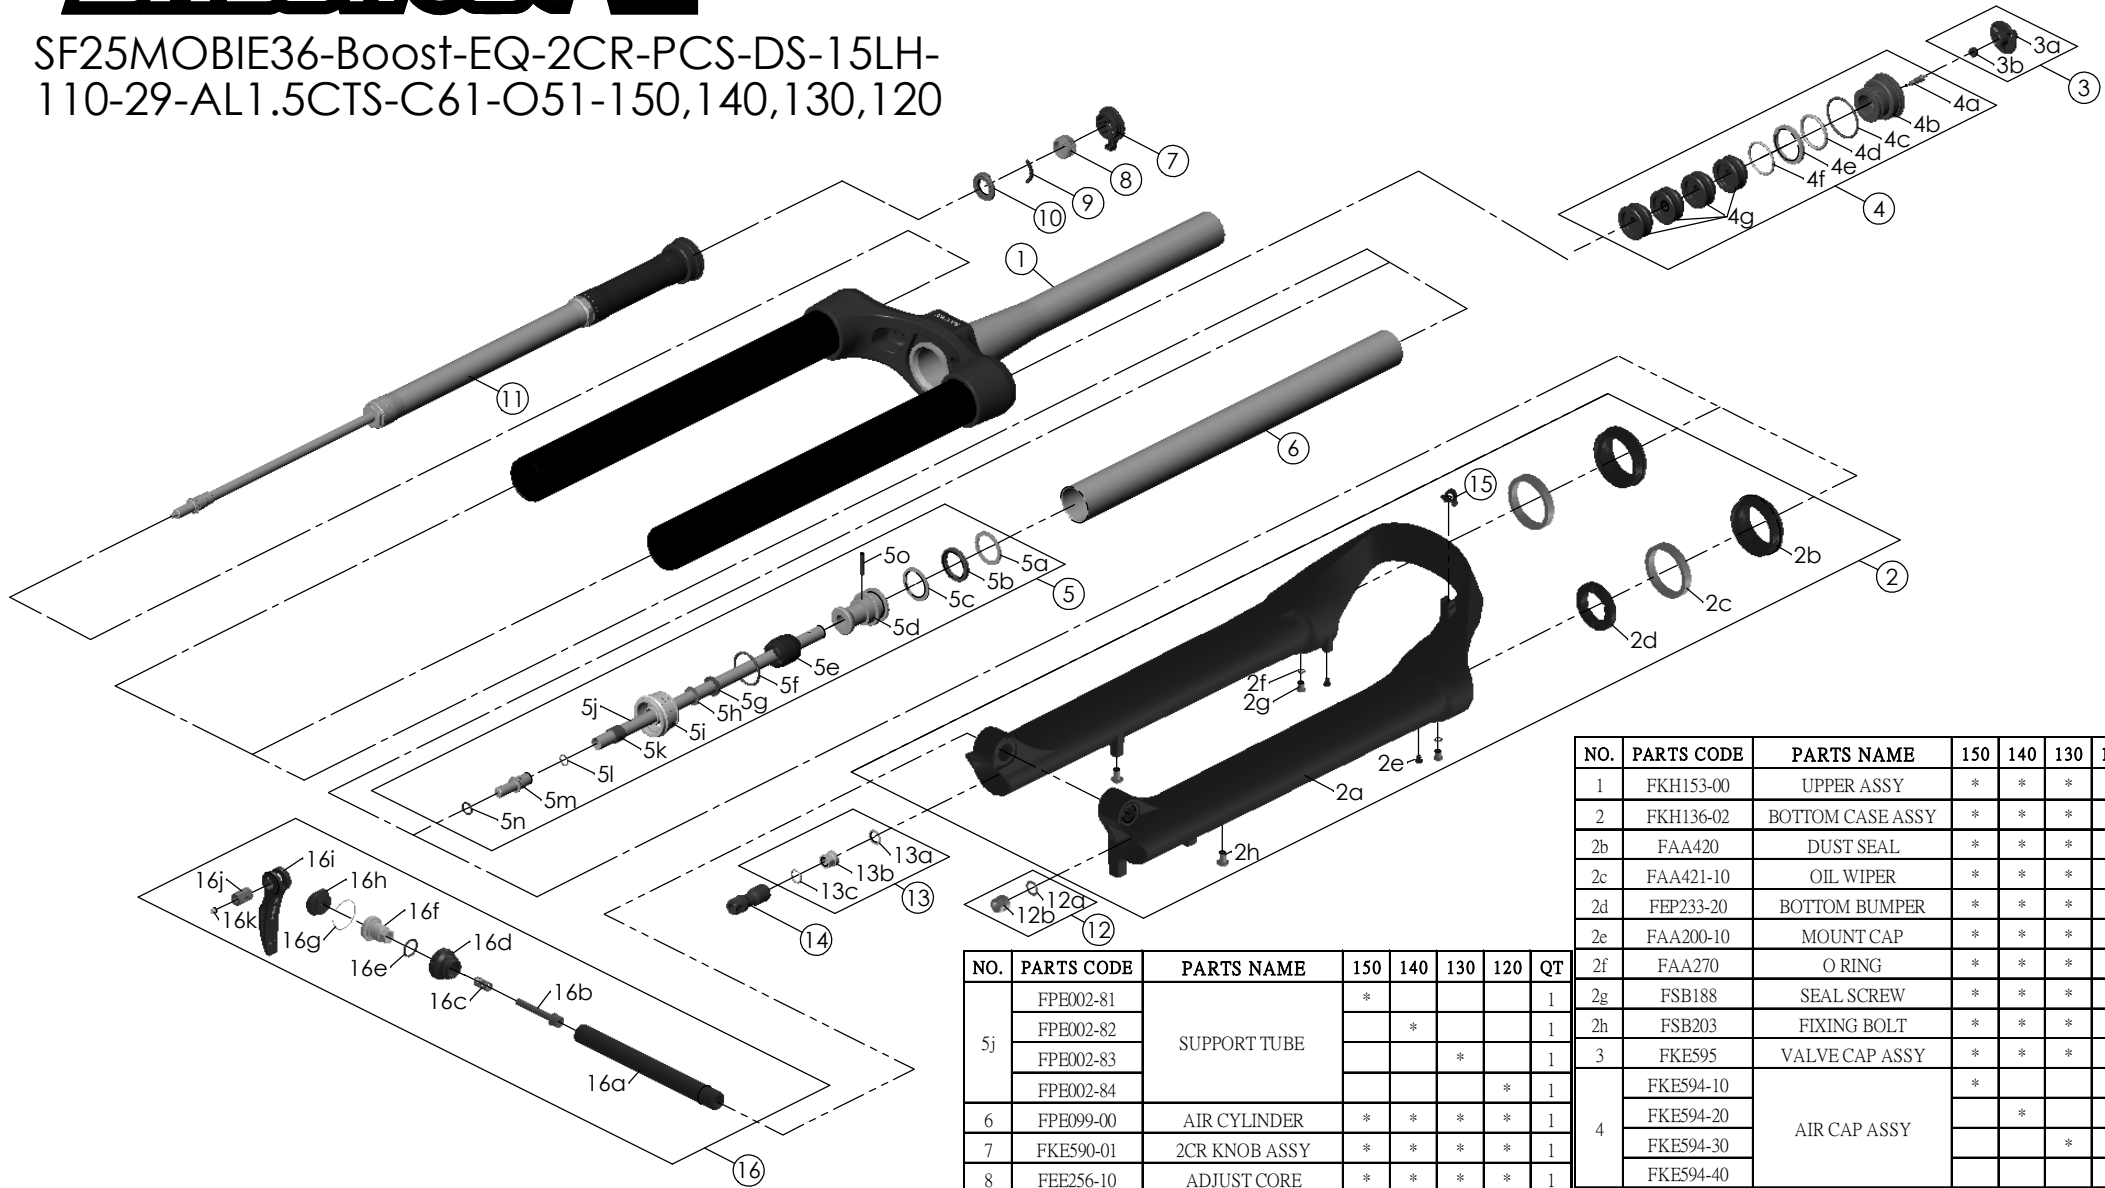

SF25MOBIE36-Boost-EQ-2CR-PCS-DS-15LH-110-29-AL1.5CTS-C61-O51-150,140,130,120

NO.	PARTS CODE	PARTS NAME	150	140	130	120	QT
5j	FPE002-81	SUPPORT TUBE	*				1
	FPE002-82			*		1	
	FPE002-83				*	1	
	FPE002-84					* 1	
6	FPE099-00	AIR CYLINDER	*	*	*	*	1
7	FKE590-01	2CR KNOB ASSY	*	*	*	*	1
8	FEE256-10	ADJUST CORE	*	*	*	*	1
9	FEE258	ADJUST CLICK	*	*	*	*	1
10	FEE257	CLICK HOLDER	*	*	*	*	1
11	FUN171-75	2CR-PCS UNIT	*	*	*	*	1
12	FKA063-03	FIXING NUT SET	*	*	*	*	1
13	FKE436-04	FIXING NUT SET	*	*	*	*	1
14	FEG494-10	REBOUND KNOB	*	*	*	*	1
15	FEG034	CABLE CLIP	*	*	*	*	1
16	FKA116-02	15LH-110 AXLE SET	*	*	*	*	1

NO.	PARTS CODE	PARTS NAME	150	140	130	120	QT
1	FKH153-00	UPPER ASSY	*	*	*	*	1
2	FKH136-02	BOTTOM CASE ASSY	*	*	*	*	1
2b	FAA420	DUST SEAL	*	*	*	*	2
2c	FAA421-10	OIL WIPER	*	*	*	*	2
2d	FEP233-20	BOTTOM BUMPER	*	*	*	*	2
2e	FAA200-10	MOUNT CAP	*	*	*	*	2
2f	FAA270	O RING	*	*	*	*	2
2g	FSB188	SEAL SCREW	*	*	*	*	2
2h	FSB203	FIXING BOLT	*	*	*	*	2
3	FKE595	VALVE CAP ASSY	*	*	*	*	1
4	FKE594-10	AIR CAP ASSY	*				1
	FKE594-20			*			1
	FKE594-30				*		1
	FKE594-40					*	1
4g	FEG270-10	VOLUME REDUCER	*				4
				*			5
					*		6
						*	7
5	FKH154-01	SUPPORT TUBE ASSY	*				1
				*			1
					*		1
						*	1