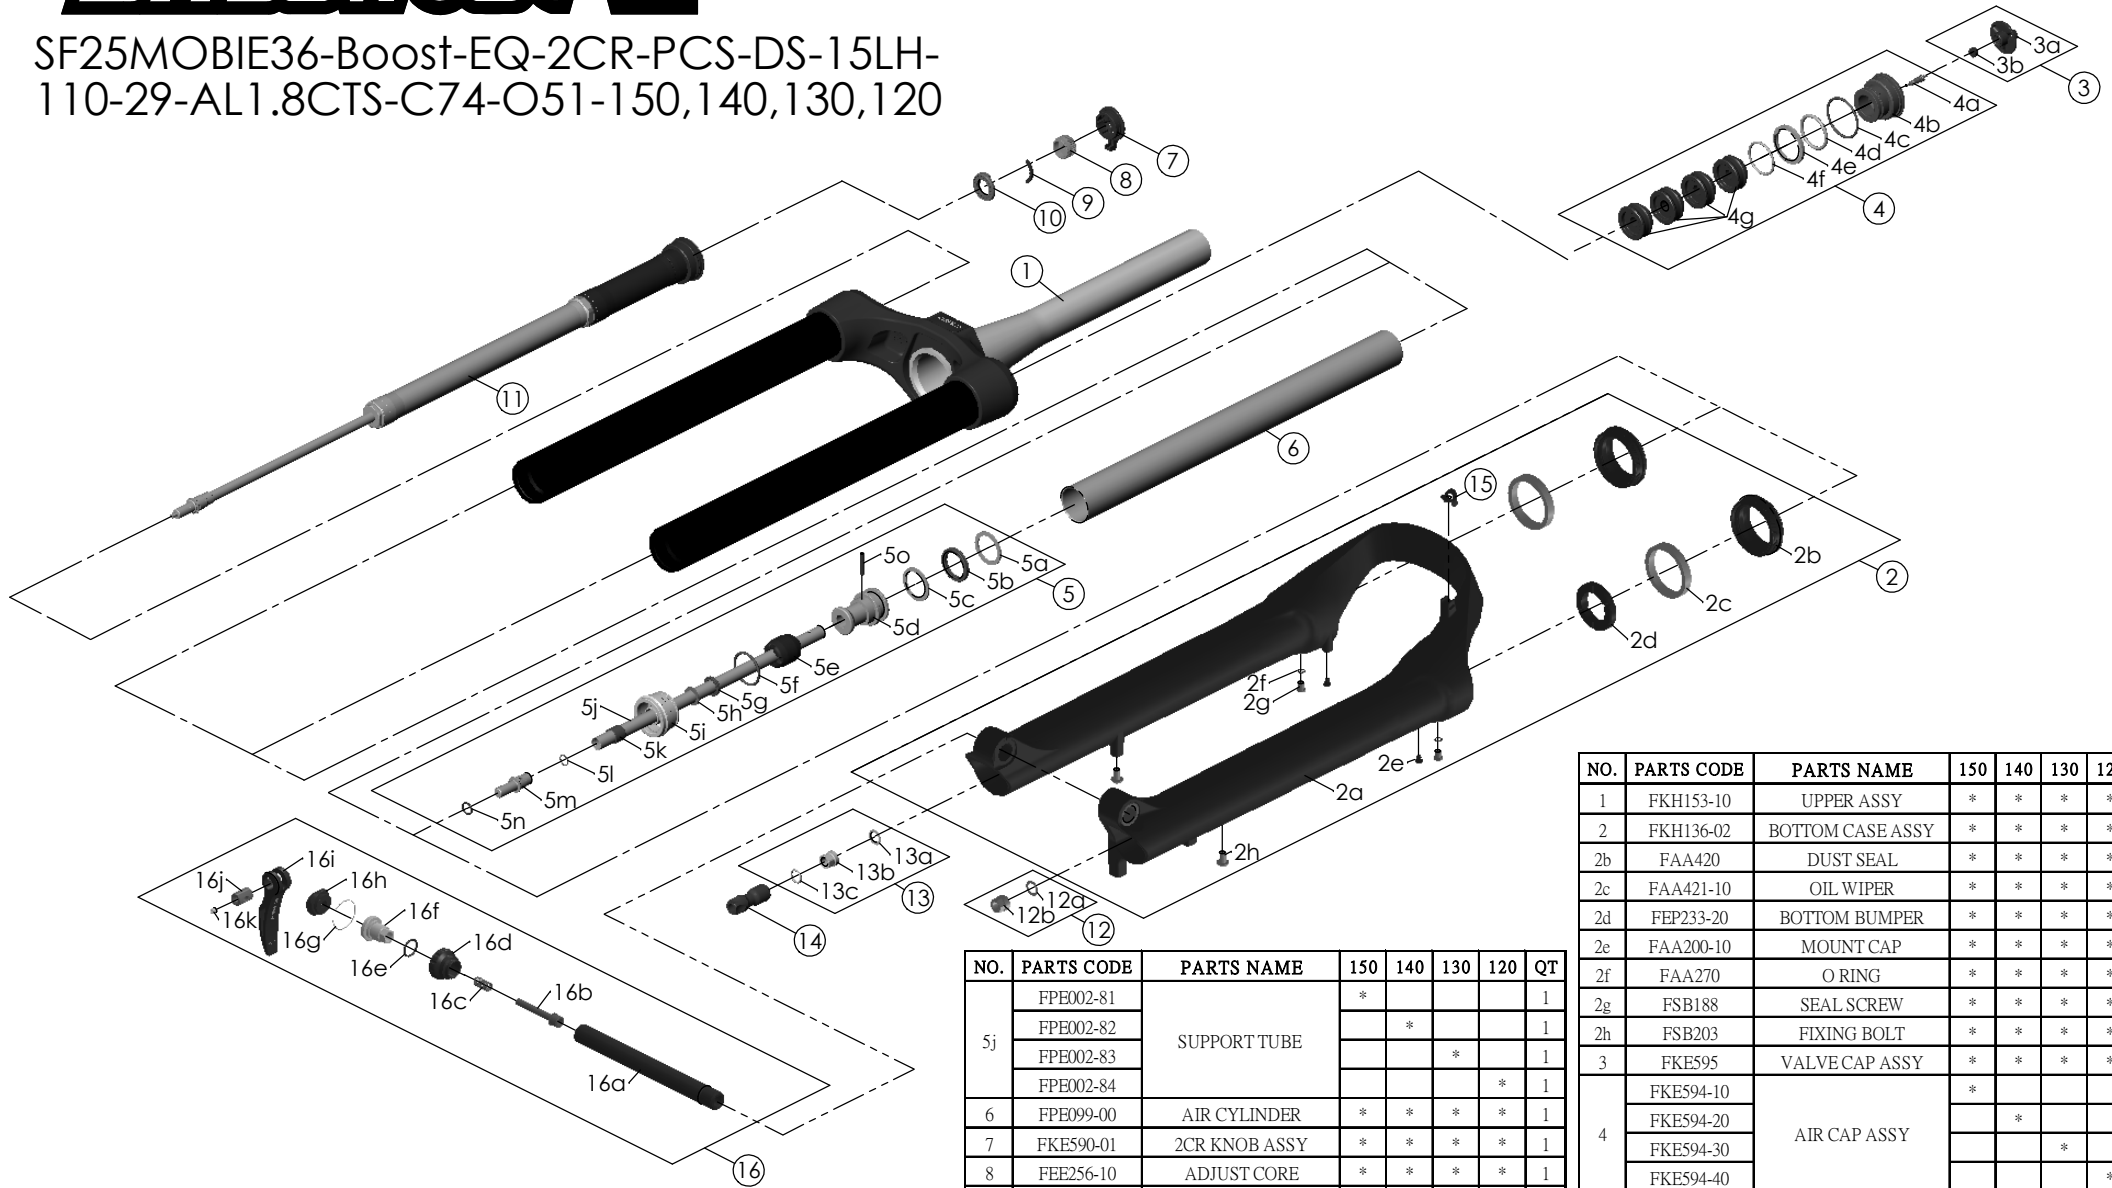

SF25MOBIE36-Boost-EQ-2CR-PCS-DS-15LH-110-29-AL1.8CTS-C74-O51-150,140,130,120

Date	2023.-06-12	Version	2
Amended	2024.12.19		

NO.	PARTS CODE	PARTS NAME	150	140	130	120	QT
1	FKH153-10	UPPER ASSY	*	*	*	*	1
2	FKH136-02	BOTTOM CASE ASSY	*	*	*	*	1
2b	FAA420	DUST SEAL	*	*	*	*	2
2c	FAA421-10	OIL WIPER	*	*	*	*	2
2d	FEP233-20	BOTTOM BUMPER	*	*	*	*	2
2e	FAA200-10	MOUNT CAP	*	*	*	*	2
2f	FAA270	O RING	*	*	*	*	2
2g	FSB188	SEAL SCREW	*	*	*	*	2
2h	FSB203	FIXING BOLT	*	*	*	*	2
3	FKE595	VALVE CAP ASSY	*	*	*	*	1
4	FKE594-10	AIR CAP ASSY	*				1
	FKE594-20			*			1
	FKE594-30				*		1
	FKE594-40					*	1
4g	FEG270-10	VOLUME REDUCER	*				4
				*			5
					*		6
						*	7
5	FKH154-01	SUPPORT TUBE ASSY	*				1
	FKH154-02			*			1
	FKH154-03				*		1
	FKH154-04					*	1

NO.	PARTS CODE	PARTS NAME	150	140	130	120	QT
5j	FPE002-81	SUPPORT TUBE	*				1
	FPE002-82			*			1
	FPE002-83				*		1
	FPE002-84					*	1
6	FPE099-00	AIR CYLINDER	*	*	*	*	1
7	FKE590-01	2CR KNOB ASSY	*	*	*	*	1
8	FEE256-10	ADJUST CORE	*	*	*	*	1
9	FEE258	ADJUST CLICK	*	*	*	*	1
10	FEE257	CLICK HOLDER	*	*	*	*	1
11	FUN171-75	2CR-PCS UNIT	*	*	*	*	1
12	FKA063-03	FIXING NUT SET	*	*	*	*	1
13	FKE436-04	FIXING NUT SET	*	*	*	*	1
14	FEG494-10	REBOUND KNOB	*	*	*	*	1
15	FEG034	CABLE CLIP	*	*	*	*	1
16	FKA116-02	15LH-110 AXLE SET	*	*	*	*	1