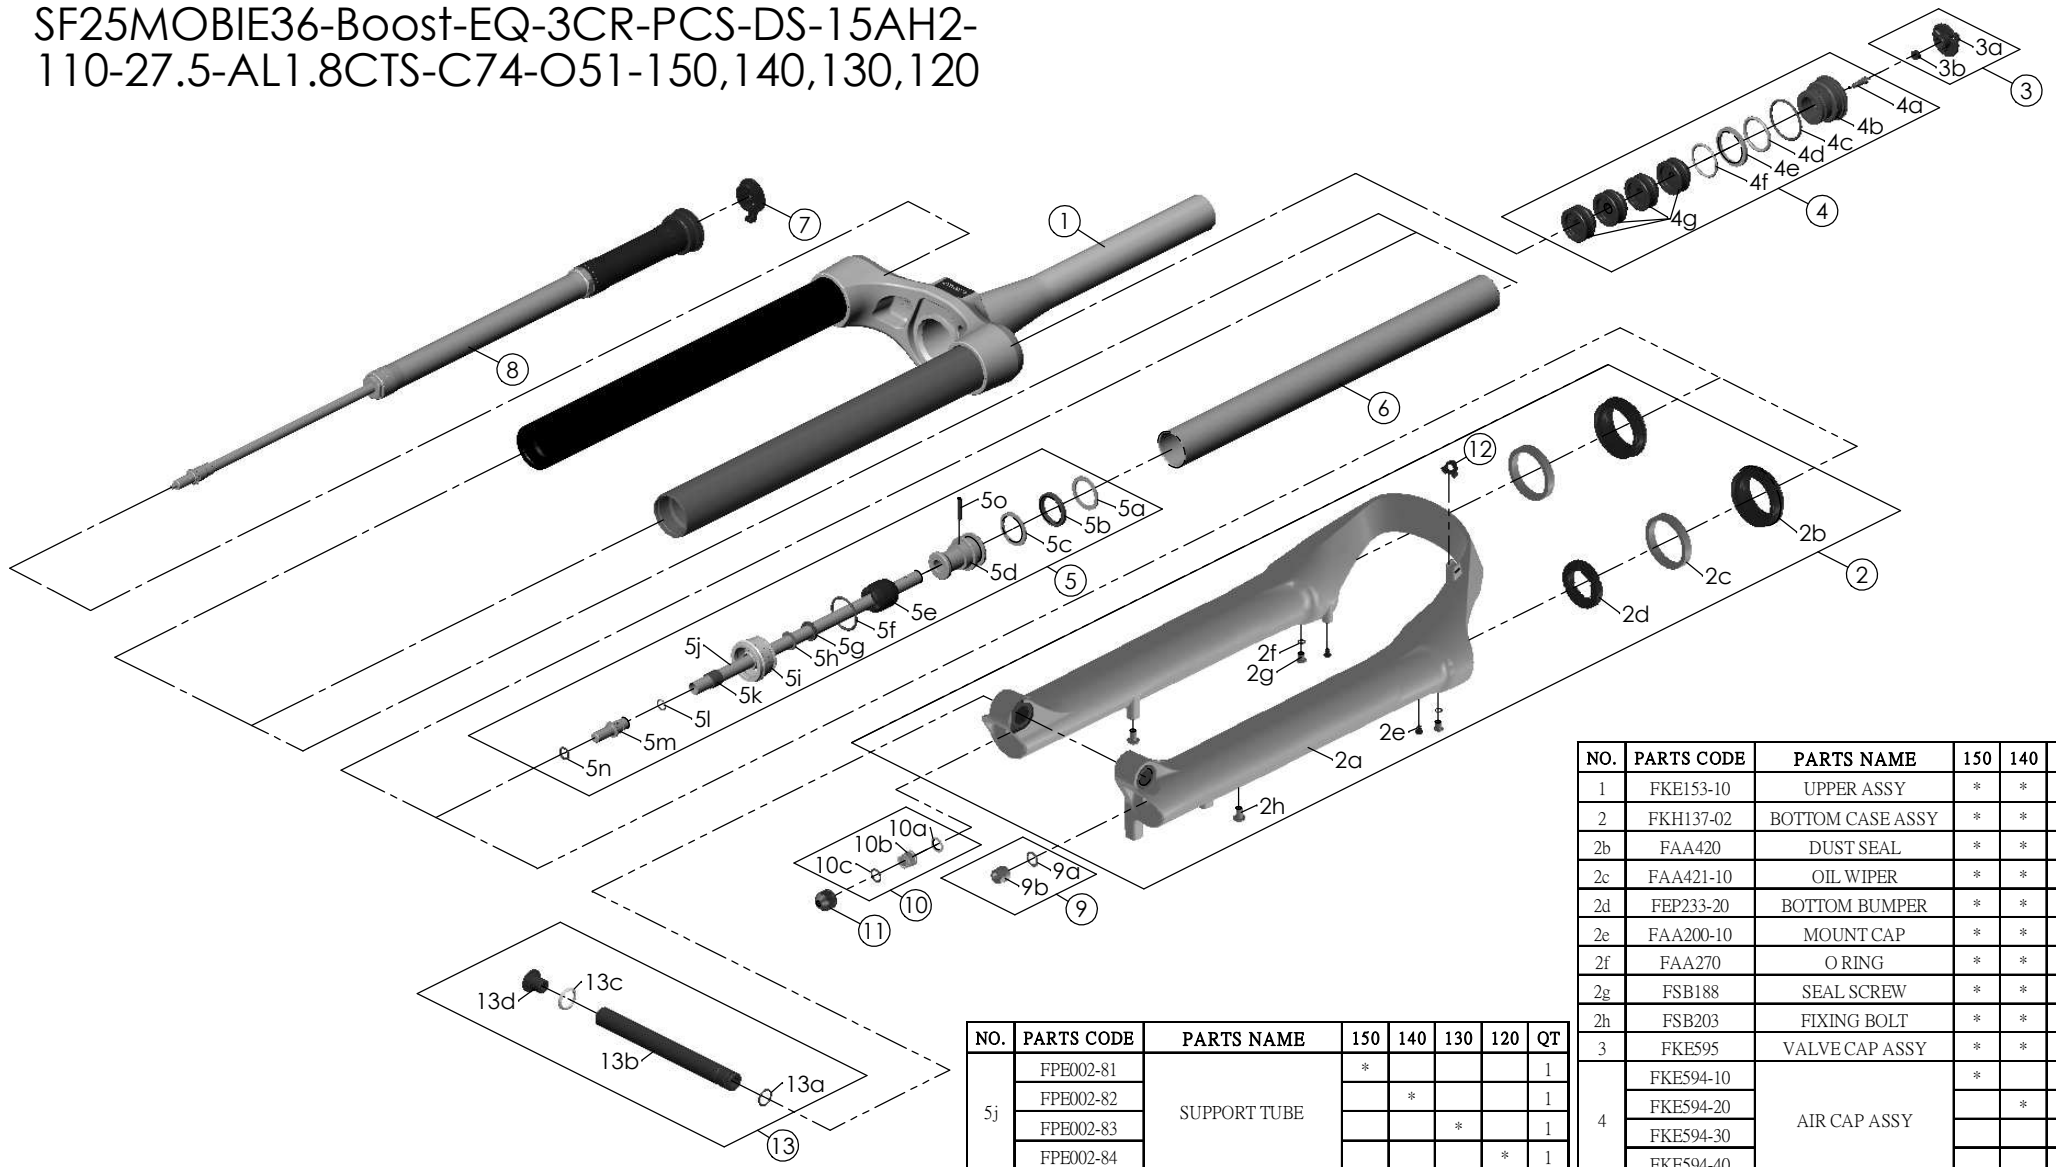

SF25MOBIE36-Boost-EQ-3CR-PCS-DS-15AH2-110-27.5-AL1.8CTS-C74-O51-150,140,130,120

NO.	PARTS CODE	PARTS NAME	150	140	130	120	QT
5j	FPE002-81	SUPPORT TUBE	*				1
	FPE002-82			*		1	
	FPE002-83				*	1	
	FPE002-84					* 1	
6	FPE099-00	AIR CYLINDER	*	*	*	*	1
7	FKE590-00	3CR KNOB ASSY	*	*	*	*	1
8	FUN210-25	3CR-PCS UNIT	*	*	*	*	1
9	FKA063-03	FIXING NUT SET	*	*	*	*	1
10	FKE436	FIXING NUT SET	*	*	*	*	1
11	FEG201	REBOUND KNOB	*	*	*	*	1
12	FEG034	CABLE CLIP	*	*	*	*	1
13	FKA117-00	15AH2-100 THRU AXLE SET	*	*	*	*	1

NO.	PARTS CODE	PARTS NAME	150	140	130	120	QT
1	FKE153-10	UPPER ASSY	*	*	*	*	1
2	FKH137-02	BOTTOM CASE ASSY	*	*	*	*	1
2b	FAA420	DUST SEAL	*	*	*	*	2
2c	FAA421-10	OIL WIPER	*	*	*	*	2
2d	FEP233-20	BOTTOM BUMPER	*	*	*	*	2
2e	FAA200-10	MOUNT CAP	*	*	*	*	2
2f	FAA270	O RING	*	*	*	*	2
2g	FSB188	SEAL SCREW	*	*	*	*	2
2h	FSB203	FIXING BOLT	*	*	*	*	2
3	FKE595	VALVE CAP ASSY	*	*	*	*	1
4	FKE594-10	AIR CAP ASSY	*				1
	FKE594-20			*		1	
	FKE594-30				*	1	
	FKE594-40					* 1	
4g	FEG270-10	VOLUME REDUCER	*				4
				*			5
					*		6
						*	7
5	FKH154-01	SUPPORT TUBE ASSY	*				1
	FKH154-02			*		1	
	FKH154-03				*	1	
	FKH154-04					* 1	