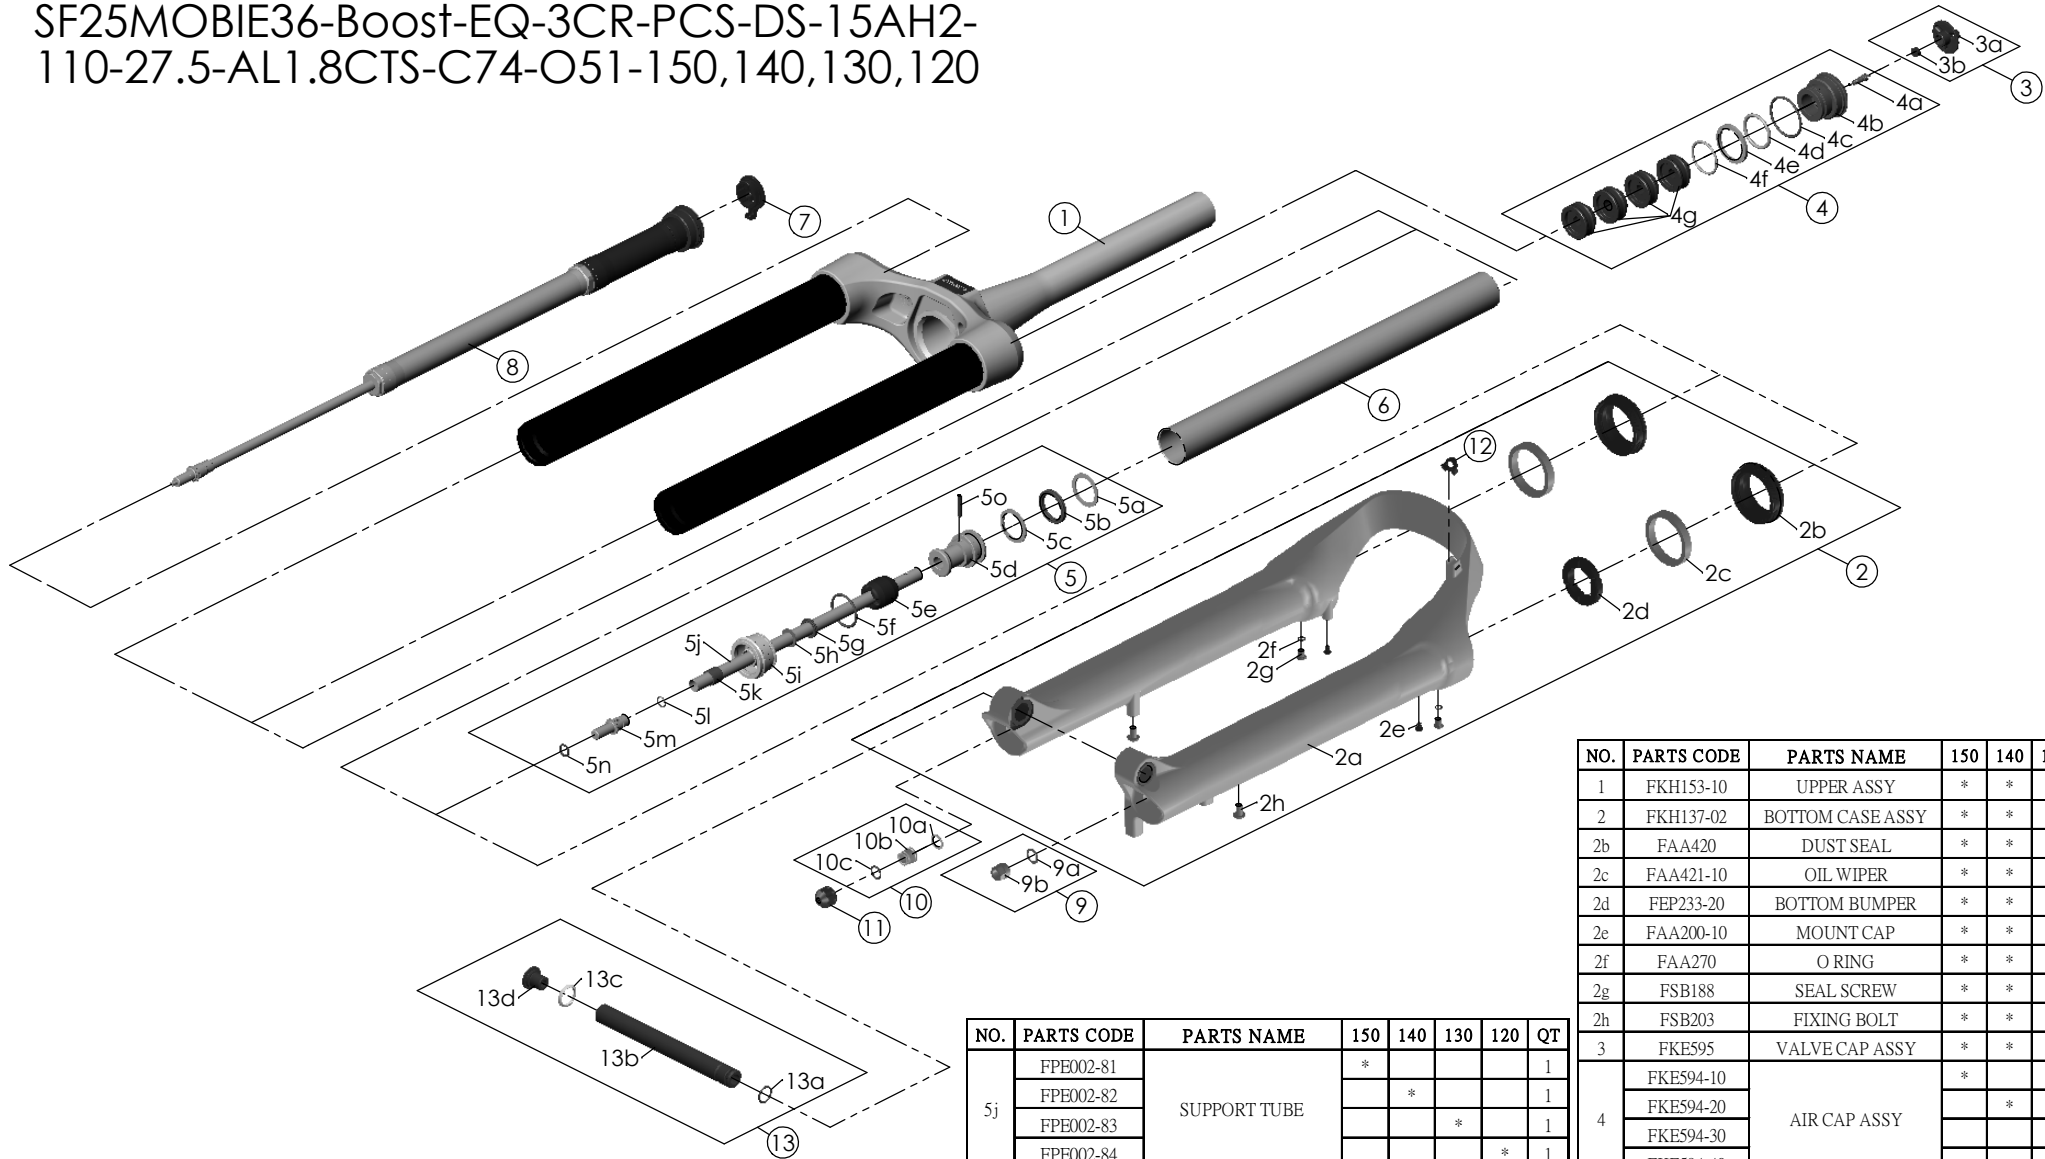

SF25MOBIE36-Boost-EQ-3CR-PCS-DS-15AH2-110-27.5-AL1.8CTS-C74-O51-150,140,130,120

NO.	PARTS CODE	PARTS NAME	150	140	130	120	QT
5j	FPE002-81	SUPPORT TUBE	*				1
	FPE002-82			*		1	
	FPE002-83				*	1	
	FPE002-84					* 1	
6	FPE099-00	AIR CYLINDER	*	*	*	*	1
7	FKE590-00	3CR KNOB ASSY	*	*	*	*	1
8	FUN210-25	3CR-PCS UNIT	*	*	*	*	1
9	FKA063-03	FIXING NUT SET	*	*	*	*	1
10	FKE436	FIXING NUT SET	*	*	*	*	1
11	FEG201	REBOUND KNOB	*	*	*	*	1
12	FEG034	CABLE CLIP	*	*	*	*	1
13	FKA117-00	15AH2-100 THRU AXLE SET	*	*	*	*	1

NO.	PARTS CODE	PARTS NAME	150	140	130	120	QT
1	FKH153-10	UPPER ASSY	*	*	*	*	1
2	FKH137-02	BOTTOM CASE ASSY	*	*	*	*	1
2b	FAA420	DUST SEAL	*	*	*	*	2
2c	FAA421-10	OIL WIPER	*	*	*	*	2
2d	FEP233-20	BOTTOM BUMPER	*	*	*	*	2
2e	FAA200-10	MOUNT CAP	*	*	*	*	2
2f	FAA270	O RING	*	*	*	*	2
2g	FSB188	SEAL SCREW	*	*	*	*	2
2h	FSB203	FIXING BOLT	*	*	*	*	2
3	FKE595	VALVE CAP ASSY	*	*	*	*	1
4	FKE594-10	AIR CAP ASSY	*				1
	FKE594-20			*			1
	FKE594-30				*		1
	FKE594-40					*	1
4g	FEG270-10	VOLUME REDUCER	*				4
				*			5
					*		6
						*	7
5	FKH154-01	SUPPORT TUBE ASSY	*				1
	FKH154-02			*		1	
	FKH154-03				*	1	
	FKH154-04					* 1	