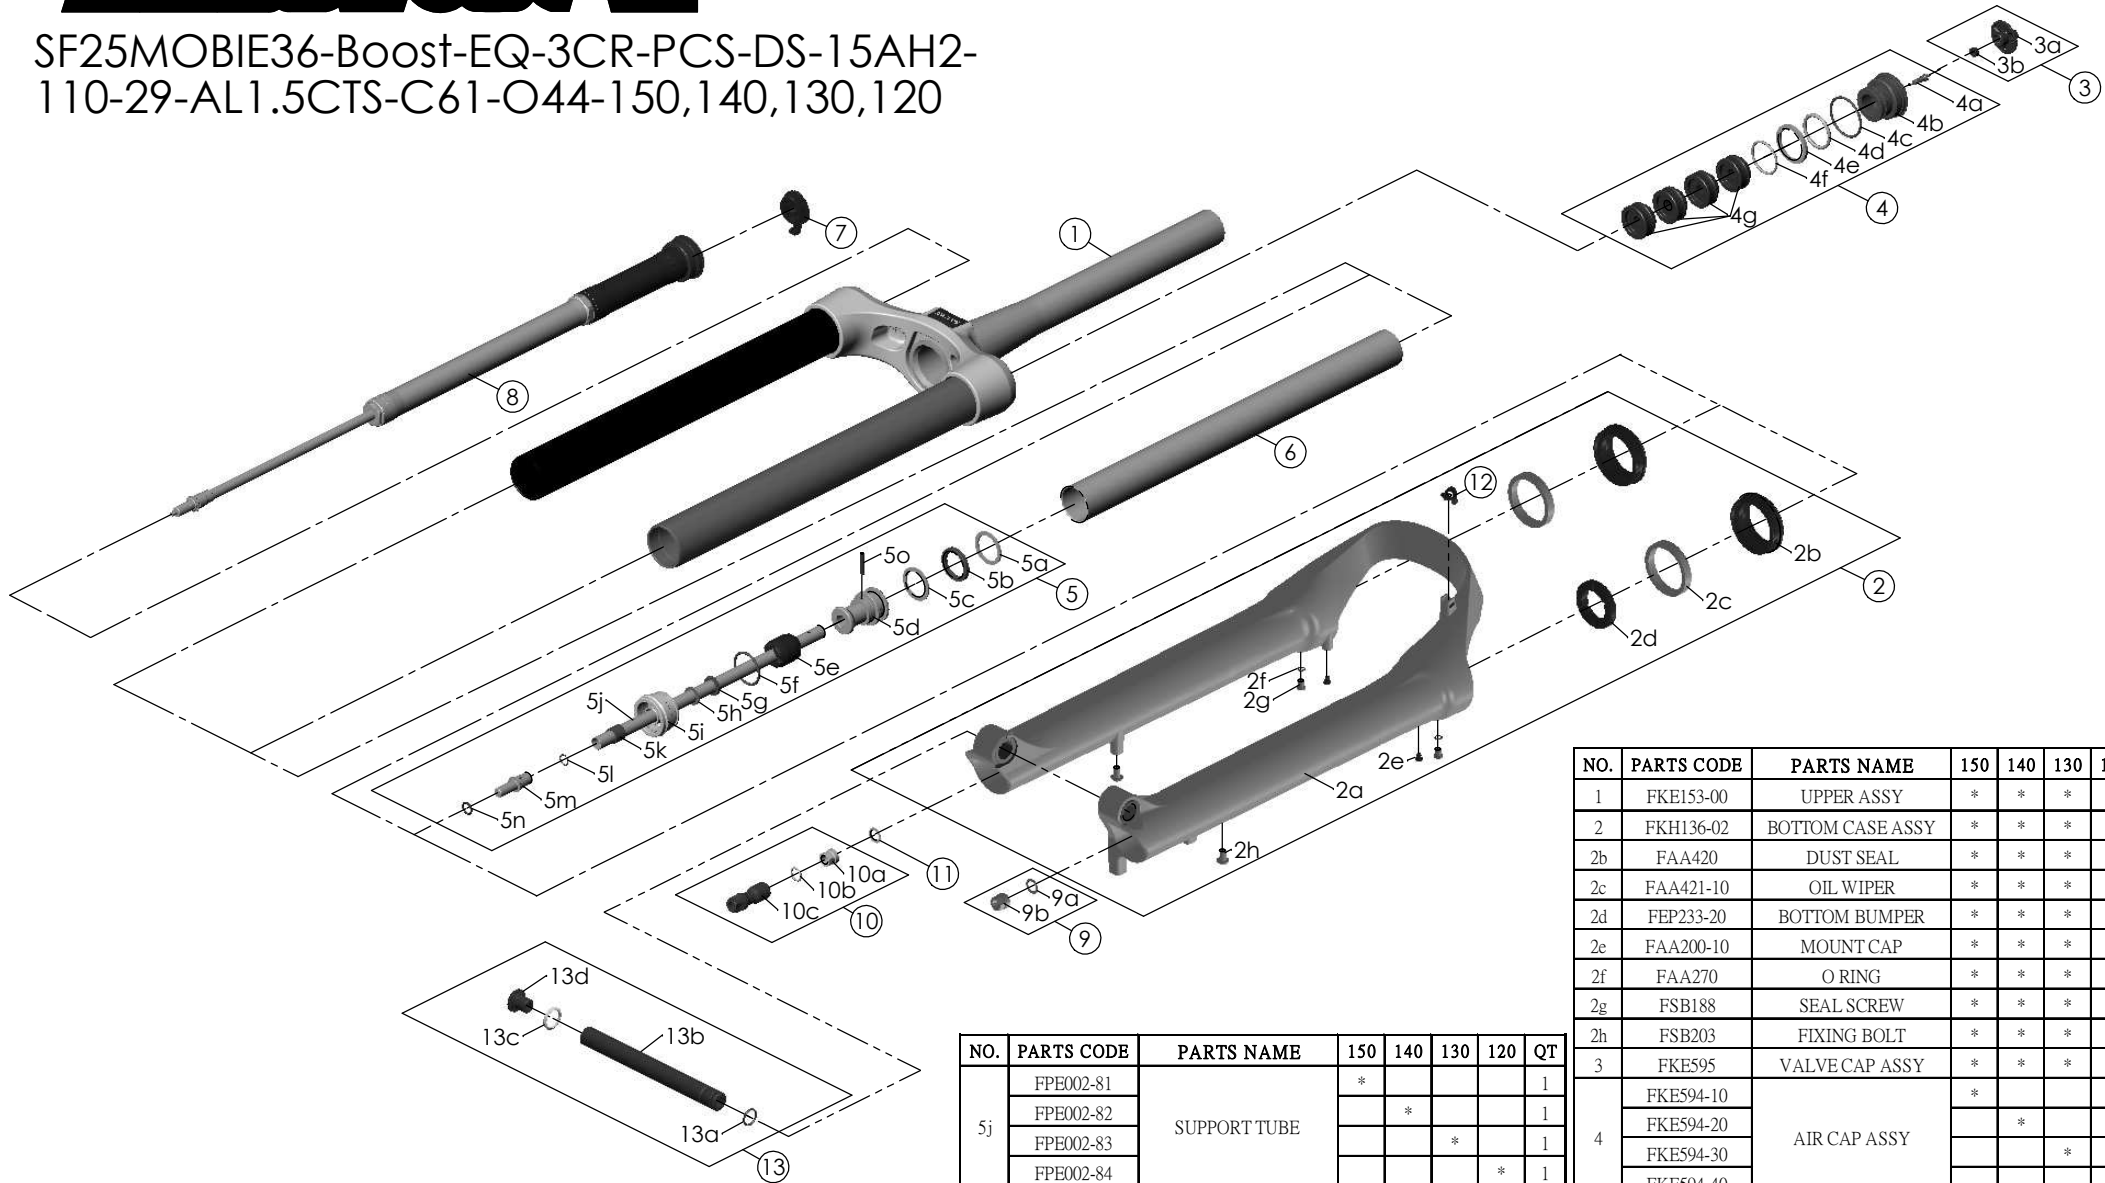

SF25MOBIE36-Boost-EQ-3CR-PCS-DS-15AH2-110-29-AL1.5CTS-C61-O44-150,140,130,120

Date	2023.-06-12	Version	0
Amended			

NO.	PARTS CODE	PARTS NAME	150	140	130	120	QT
1	FKE153-00	UPPER ASSY	*	*	*	*	1
2	FKH136-02	BOTTOM CASE ASSY	*	*	*	*	1
2b	FAA420	DUST SEAL	*	*	*	*	2
2c	FAA421-10	OIL WIPER	*	*	*	*	2
2d	FEP233-20	BOTTOM BUMPER	*	*	*	*	2
2e	FAA200-10	MOUNT CAP	*	*	*	*	2
2f	FAA270	O RING	*	*	*	*	2
2g	FSB188	SEAL SCREW	*	*	*	*	2
2h	FSB203	FIXING BOLT	*	*	*	*	2
3	FKE595	VALVE CAP ASSY	*	*	*	*	1
4	FKE594-10	AIR CAP ASSY	*				1
	FKE594-20			*			1
	FKE594-30				*		1
	FKE594-40					*	1
							*
4g	FEG270-10	VOLUME REDUCER		*			5
					*		6
						*	7
						*	1
5	FKH154-01	SUPPORT TUBE ASSY	*				1
				*			1
					*		1
						*	1
13	FKA117-00	15AH2-100 THRU AXLE SET	*	*	*	*	1

NO.	PARTS CODE	PARTS NAME	150	140	130	120	QT
5j	FPE002-81	SUPPORT TUBE	*				1
	FPE002-82			*			1
	FPE002-83				*		1
	FPE002-84					*	1
6	FPE099-00	AIR CYLINDER	*	*	*	*	1
7	FKE590-00	3CR KNOB ASSY	*	*	*	*	1
8	FUN210-25	3CR-PCS UNIT	*	*	*	*	1
9	FKA063-03	FIXING NUT SET	*	*	*	*	1
10	FKE583	REBOUND KNOB ASSY	*	*	*	*	1
11	CSS014	WASHER	*	*	*	*	1
12	FEG034	CABLE CLIP	*	*	*	*	1