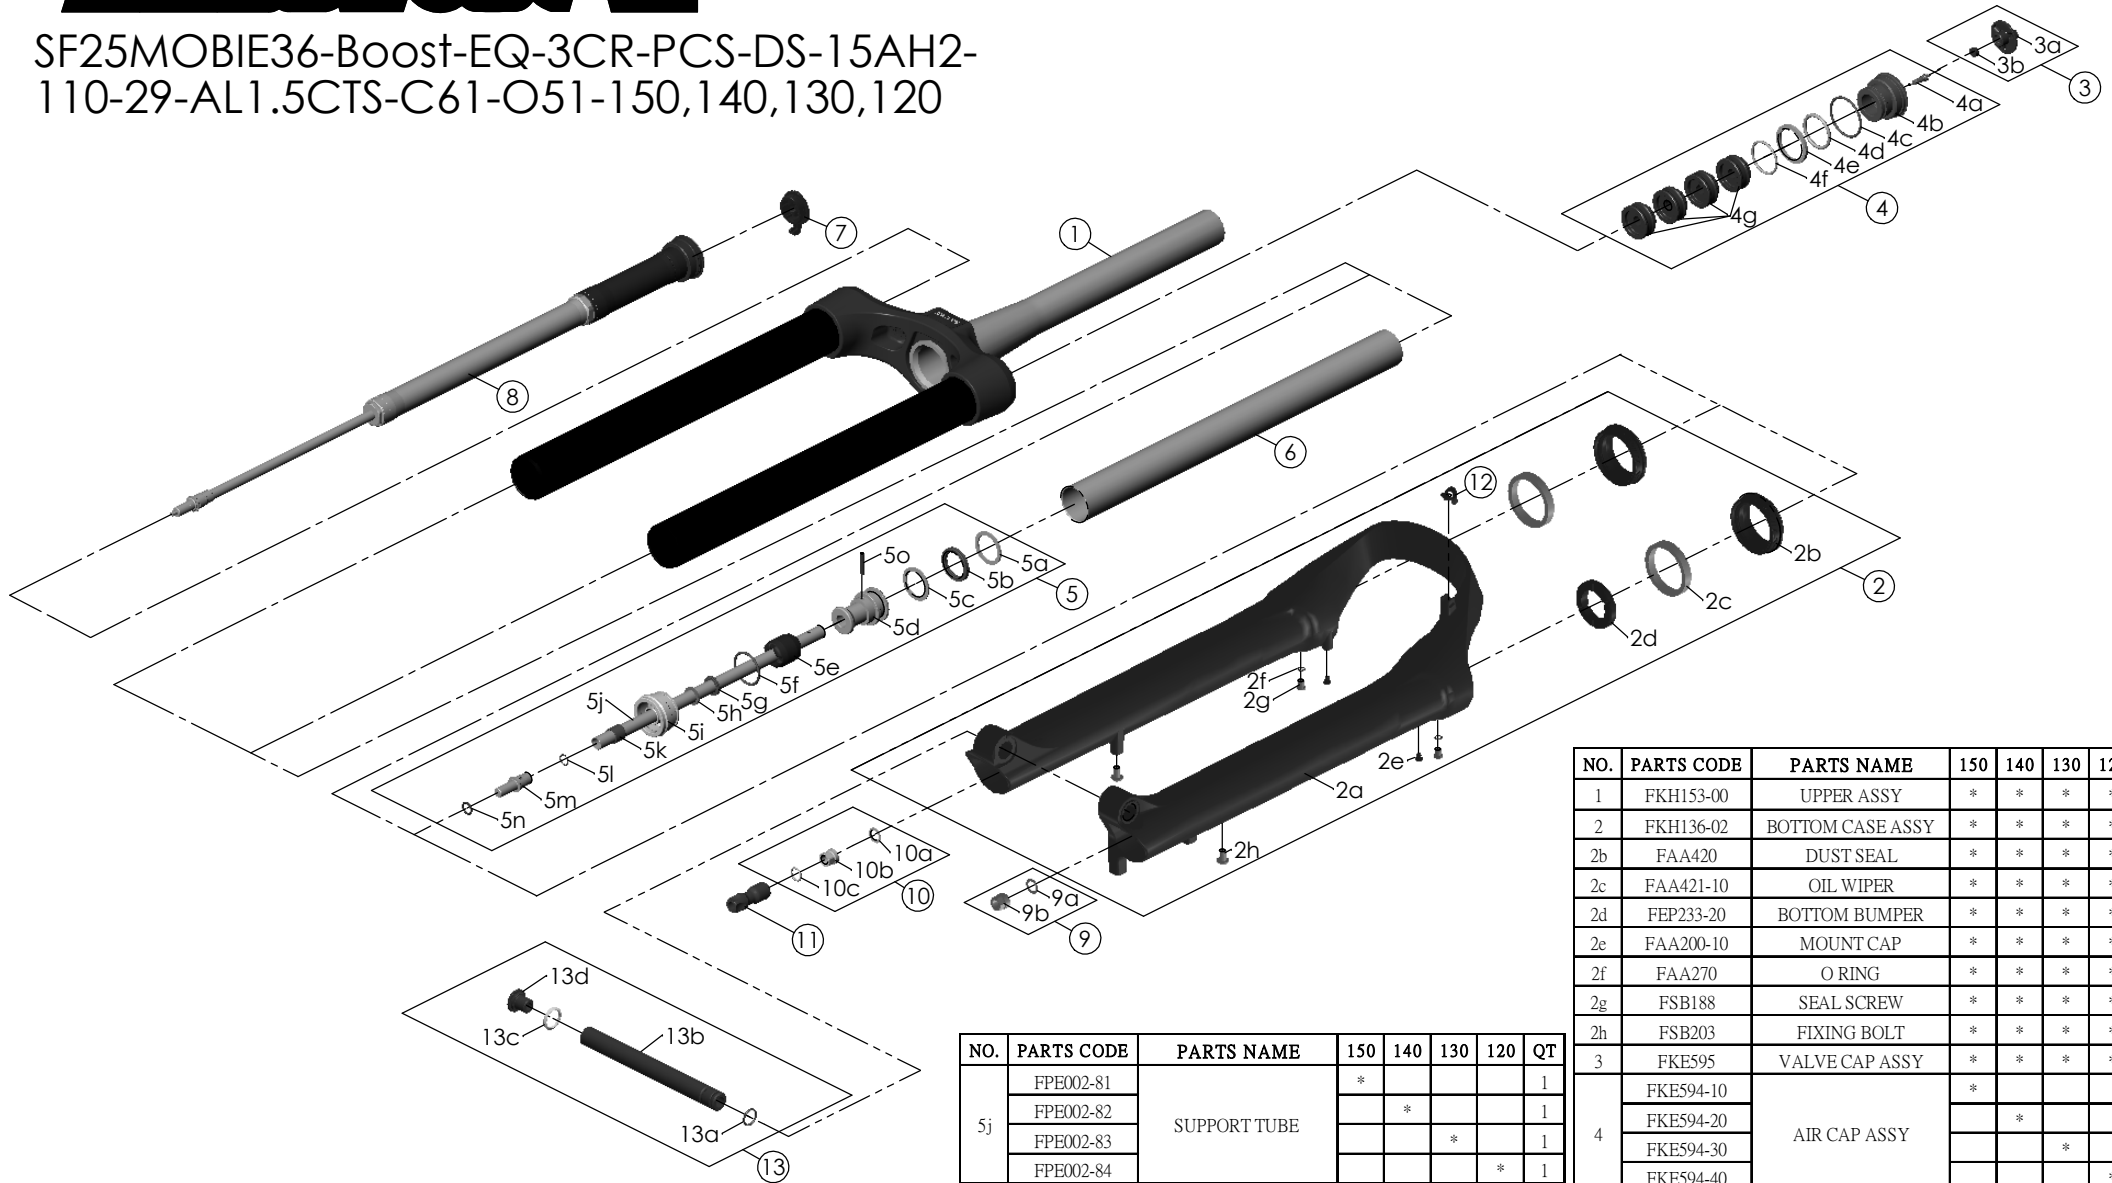

SF25MOBIE36-Boost-EQ-3CR-PCS-DS-15AH2-110-29-AL1.5CTS-C61-O51-150,140,130,120

NO.	PARTS CODE	PARTS NAME	150	140	130	120	QT
1	FKH153-00	UPPER ASSY	*	*	*	*	1
2	FKH136-02	BOTTOM CASE ASSY	*	*	*	*	1
2b	FAA420	DUST SEAL	*	*	*	*	2
2c	FAA421-10	OIL WIPER	*	*	*	*	2
2d	FEP233-20	BOTTOM BUMPER	*	*	*	*	2
2e	FAA200-10	MOUNT CAP	*	*	*	*	2
2f	FAA270	O RING	*	*	*	*	2
2g	FSB188	SEAL SCREW	*	*	*	*	2
2h	FSB203	FIXING BOLT	*	*	*	*	2
3	FKE595	VALVE CAP ASSY	*	*	*	*	1
4	FKE594-10	AIR CAP ASSY	*				1
	FKE594-20			*			1
	FKE594-30				*		1
	FKE594-40					*	1
				*			
4g	FEG270-10	VOLUME REDUCER		*			5
					*		6
						*	7
5	FKH154-01	SUPPORT TUBE ASSY	*				1
	FKH154-02			*			1
	FKH154-03				*		1
	FKH154-04					*	1

NO.	PARTS CODE	PARTS NAME	150	140	130	120	QT
5j	FPE002-81	SUPPORT TUBE	*				1
	FPE002-82			*			1
	FPE002-83				*		1
	FPE002-84					*	1
6	FPE099-00	AIR CYLINDER	*	*	*	*	1
7	FKE590-00	3CR KNOB ASSY	*	*	*	*	1
8	FUN210-25	3CR-PCS UNIT	*	*	*	*	1
9	FKA063-03	FIXING NUT SET	*	*	*	*	1
10	FKE436-04	FIXING NUT SET	*	*	*	*	1
11	FEG494-10	REBOUND KNOB	*	*	*	*	1
12	FEG034	CABLE CLIP	*	*	*	*	1
13	FKA117-00	15AH2-100 THRU AXLE SET	*	*	*	*	1